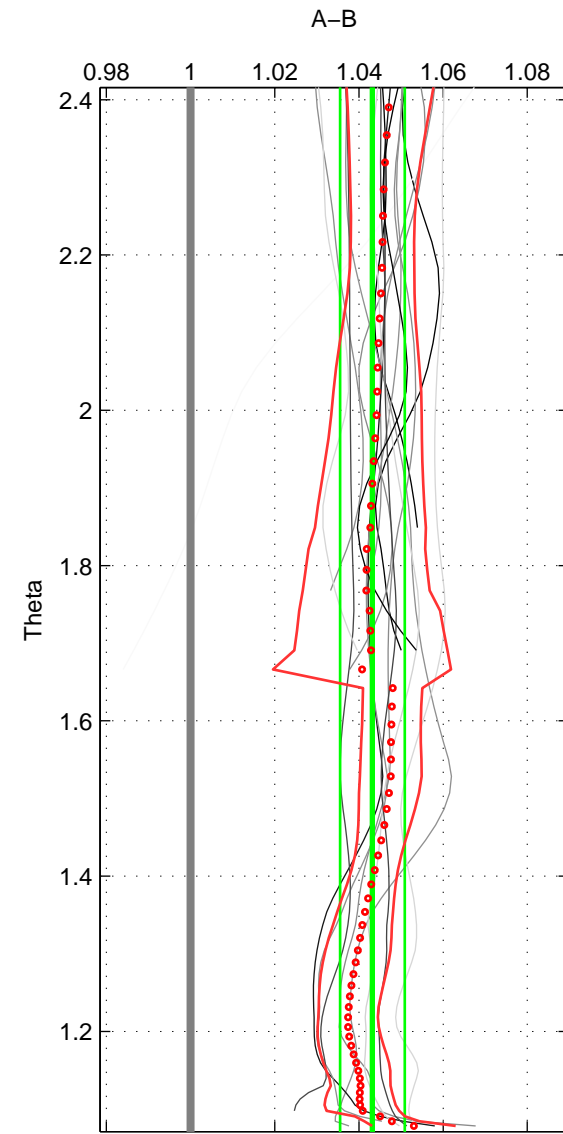

Cruise A (red). Date: Jun 2001 Cruisename: 591-49NZ20010604  
 Cruise B (blue). Date: May 2000 Cruisename: 689-49UP20000420

\*\*\* "Favourite" values are means of spaces 1 2.

	Offset	O.StDev	Ratio	R.Stdev	Rating
SIGMA:	6.610	1.074	1.044	0.007	5
THETA:	6.393	1.119	1.043	0.008	5
DEPTH:	5.813	1.018	1.040	0.007	4
FAV. :	6.501	1.096	1.044	0.007	5

Profiles of A: 8  
 Profiles of B: 11  
 Diff profs : 15  
 WMoffset (A-B): 6.61  
 WMoffset stdev: 1.0736  
 WMratio (A/B): 1.0439  
 WMratio stdev: 0.0073064

Quality (1-5): 5

Profiles of A: 8  
 Profiles of B: 11  
 Diff profs : 16  
 WMoffset (A-B): 6.3926  
 WMoffset stdev: 1.1189  
 WMratio (A/B): 1.0432  
 WMratio stdev: 0.0076795

Quality (1-5): 5

Profiles of A: 8  
 Profiles of B: 11  
 Diff profs : 15  
 WMoffset (A-B): 5.8135  
 WMoffset stdev: 1.0183  
 WMratio (A/B): 1.0397  
 WMratio stdev: 0.007161

Quality (1-5): 4