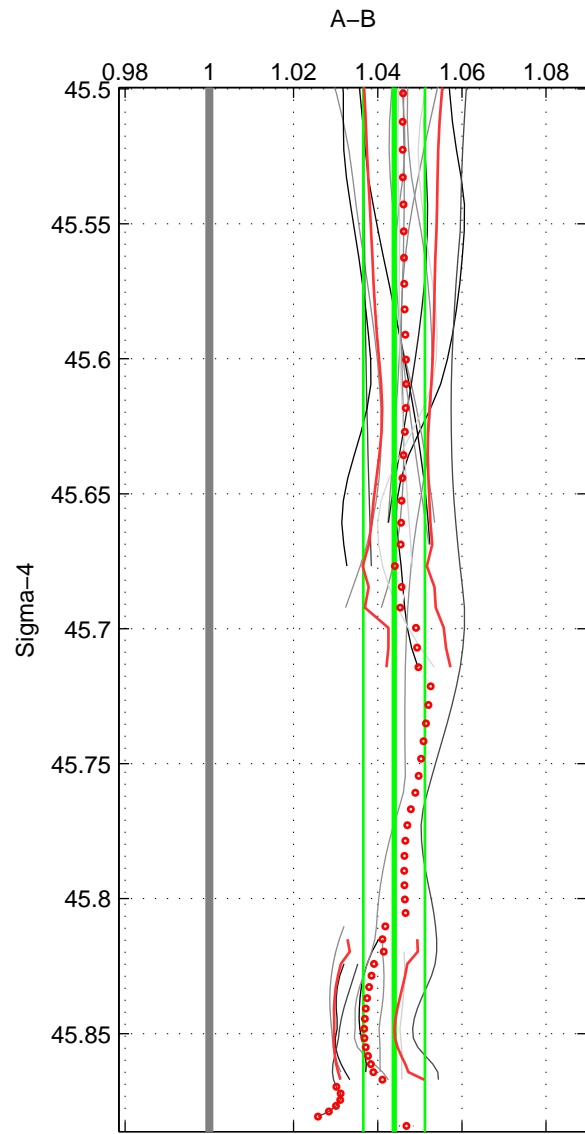

Cruise A (red). Date: Jun 2001 Cruisename: 591-49NZ20010604  
 Cruise B (blue). Date: May 2000 Cruisename: 689-49UP20000420

\*\*\* "Favourite" values are means of spaces 1 2.

	Offset	O.StDev	Ratio	R.Stdev	Rating
SIGMA:	6.610	1.074	1.044	0.007	5
THETA:	6.393	1.119	1.043	0.008	5
DEPTH:	5.813	1.018	1.040	0.007	4
FAV. :	6.501	1.096	1.044	0.007	5

Profiles of A: 8  
 Profiles of B: 11  
 Diff profs : 15  
 WMoffset (A-B): 6.61  
 WMoffset stdev: 1.0736  
 WMratio (A/B): 1.0439  
 WMratio stdev: 0.0073064

Quality (1-5): 5

Profiles of A: 8  
 Profiles of B: 11  
 Diff profs : 16  
 WMoffset (A-B): 6.3926  
 WMoffset stdev: 1.1189  
 WMratio (A/B): 1.0432  
 WMratio stdev: 0.0076795

Quality (1-5): 5

Profiles of A: 8  
 Profiles of B: 11  
 Diff profs : 15  
 WMoffset (A-B): 5.8135  
 WMoffset stdev: 1.0183  
 WMratio (A/B): 1.0397  
 WMratio stdev: 0.007161

Quality (1-5): 4