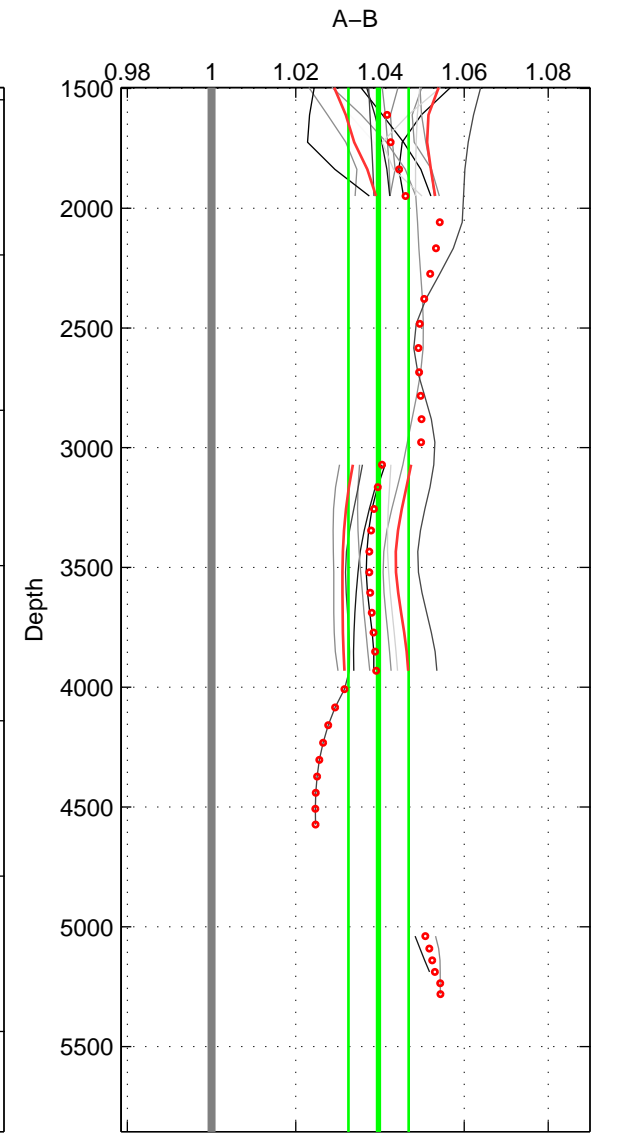

Cruise A (red). Date: Jun 2001 Cruisename: 591-49NZ20010604  
 Cruise B (blue). Date: May 2000 Cruisename: 689-49UP20000420

\*\*\* "Favourite" values are means of spaces 1 2.

	Offset	O.StDev	Ratio	R.Stdev	Rating
SIGMA:	6.610	1.074	1.044	0.007	5
THETA:	6.393	1.119	1.043	0.008	5
DEPTH:	5.813	1.018	1.040	0.007	4
FAV. :	6.501	1.096	1.044	0.007	5

Profiles of A: 8  
 Profiles of B: 11  
 Diff profs : 15  
 WMoffset (A-B): 6.61  
 WMoffset stdev: 1.0736  
 WMratio (A/B): 1.0439  
 WMratio stdev: 0.0073064

Quality (1-5): 5

Profiles of A: 8  
 Profiles of B: 11  
 Diff profs : 16  
 WMoffset (A-B): 6.3926  
 WMoffset stdev: 1.1189  
 WMratio (A/B): 1.0432  
 WMratio stdev: 0.0076795

Quality (1-5): 5

Profiles of A: 8  
 Profiles of B: 11  
 Diff profs : 15  
 WMoffset (A-B): 5.8135  
 WMoffset stdev: 1.0183  
 WMratio (A/B): 1.0397  
 WMratio stdev: 0.007161

Quality (1-5): 4