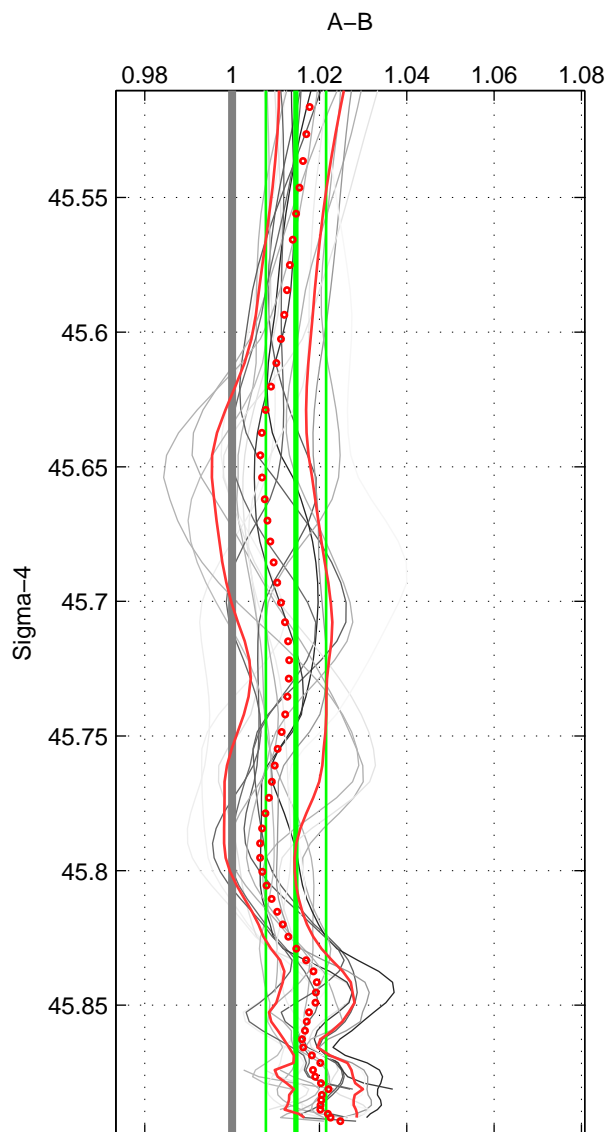

Cruise A (red). Date: Mar 1991 Cruisename: 479-31DS19910307

Cruise B (blue). Date: May 1985 Cruisename: 495-325019850330

*** "Favourite" values are means of spaces 1 2 3.

| | Offset | O.StDev | Ratio | R.Stdev | Rating |
|--------|--------|---------|-------|---------|--------|
| SIGMA: | 2.283 | 1.057 | 1.015 | 0.007 | 5 |
| THETA: | 1.864 | 1.197 | 1.012 | 0.008 | 5 |
| DEPTH: | 1.042 | 0.942 | 1.007 | 0.006 | 5 |
| FAV.: | 1.729 | 1.065 | 1.011 | 0.007 | 5 |

Profiles of A: 5
 Profiles of B: 5
 Diff profs: 19
 WMoffset (A-B): 2.283
 WMoffset stdev: 1.0573
 WMratio (A/B): 1.0146
 WMratio stdev: 0.0069054

Quality (1-5): 5

Profiles of A: 5
 Profiles of B: 5
 Diff profs: 19
 WMoffset (A-B): 1.8637
 WMoffset stdev: 1.1966
 WMratio (A/B): 1.0119
 WMratio stdev: 0.0076882

Quality (1-5): 5

Profiles of A: 5
 Profiles of B: 5
 Diff profs: 19
 WMoffset (A-B): 1.0416
 WMoffset stdev: 0.94161
 WMratio (A/B): 1.0069
 WMratio stdev: 0.0061358

Quality (1-5): 5