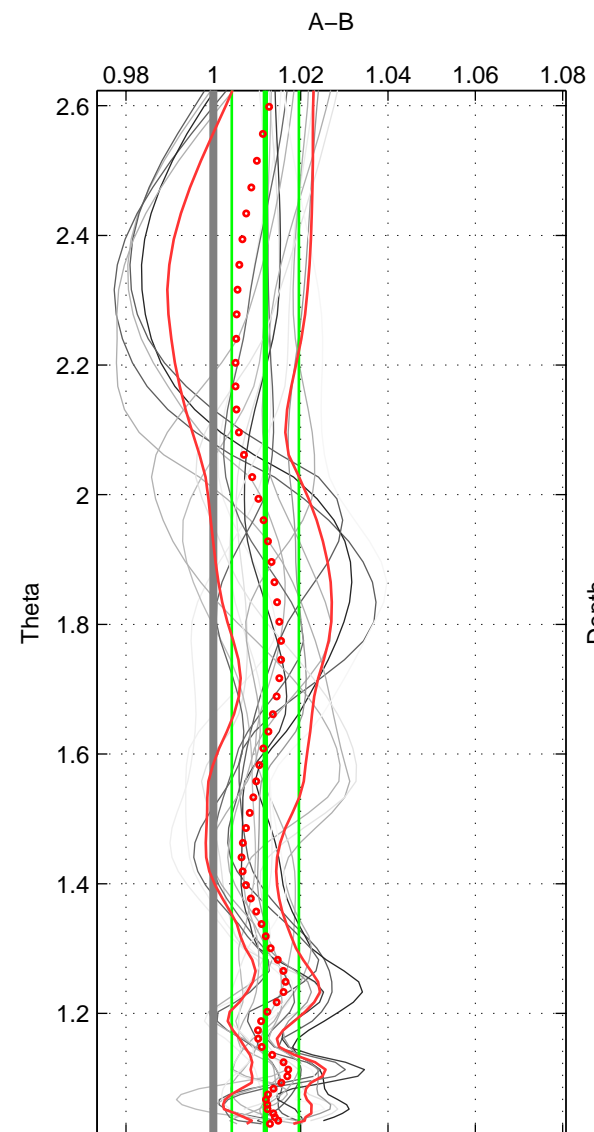

Cruise A (red). Date: Mar 1991 Cruisename: 479-31DS19910307

Cruise B (blue). Date: May 1985 Cruisename: 495-325019850330

*** "Favourite" values are means of spaces 1 2 3.

| | Offset | O.StDev | Ratio | R.Stdev | Rating |
|--------|--------|---------|-------|---------|--------|
| SIGMA: | 2.283 | 1.057 | 1.015 | 0.007 | 5 |
| THETA: | 1.864 | 1.197 | 1.012 | 0.008 | 5 |
| DEPTH: | 1.042 | 0.942 | 1.007 | 0.006 | 5 |
| FAV.: | 1.729 | 1.065 | 1.011 | 0.007 | 5 |

Profiles of A: 5
 Profiles of B: 5
 Diff profs: 19
 WMoffset (A-B): 2.283
 WMoffset stdev: 1.0573
 WMratio (A/B): 1.0146
 WMratio stdev: 0.0069054

Quality (1-5): 5

Profiles of A: 5
 Profiles of B: 5
 Diff profs: 19
 WMoffset (A-B): 1.8637
 WMoffset stdev: 1.1966
 WMratio (A/B): 1.0119
 WMratio stdev: 0.0076882

Quality (1-5): 5

Profiles of A: 5
 Profiles of B: 5
 Diff profs: 19
 WMoffset (A-B): 1.0416
 WMoffset stdev: 0.94161
 WMratio (A/B): 1.0069
 WMratio stdev: 0.0061358

Quality (1-5): 5