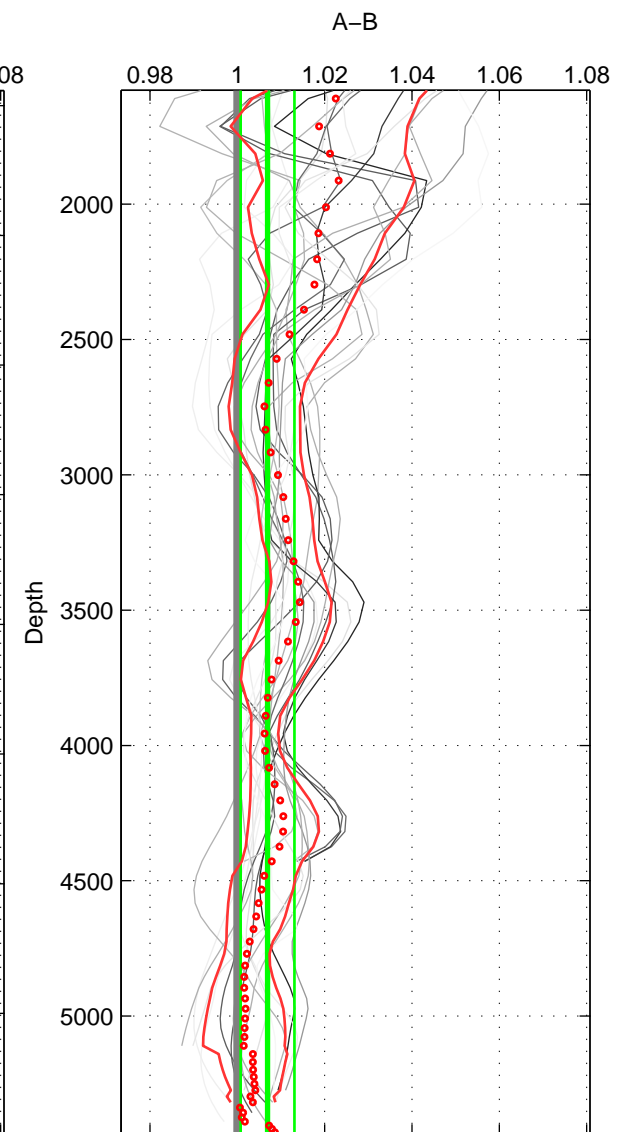

Cruise A (red). Date: Mar 1991 Cruisename: 479-31DS19910307

Cruise B (blue). Date: May 1985 Cruisename: 495-325019850330

*** "Favourite" values are means of spaces 1 2 3.

| | Offset | O.StDev | Ratio | R.Stdev | Rating |
|--------|--------|---------|-------|---------|--------|
| SIGMA: | 2.283 | 1.057 | 1.015 | 0.007 | 5 |
| THETA: | 1.864 | 1.197 | 1.012 | 0.008 | 5 |
| DEPTH: | 1.042 | 0.942 | 1.007 | 0.006 | 5 |
| FAV.: | 1.729 | 1.065 | 1.011 | 0.007 | 5 |

Profiles of A: 5
 Profiles of B: 5
 Diff profs: 19
 WMoffset (A-B): 2.283
 WMoffset stdev: 1.0573
 WMratio (A/B): 1.0146
 WMratio stdev: 0.0069054

Quality (1-5): 5

Profiles of A: 5
 Profiles of B: 5
 Diff profs: 19
 WMoffset (A-B): 1.8637
 WMoffset stdev: 1.1966
 WMratio (A/B): 1.0119
 WMratio stdev: 0.0076882

Quality (1-5): 5

Profiles of A: 5
 Profiles of B: 5
 Diff profs: 19
 WMoffset (A-B): 1.0416
 WMoffset stdev: 0.94161
 WMratio (A/B): 1.0069
 WMratio stdev: 0.0061358

Quality (1-5): 5