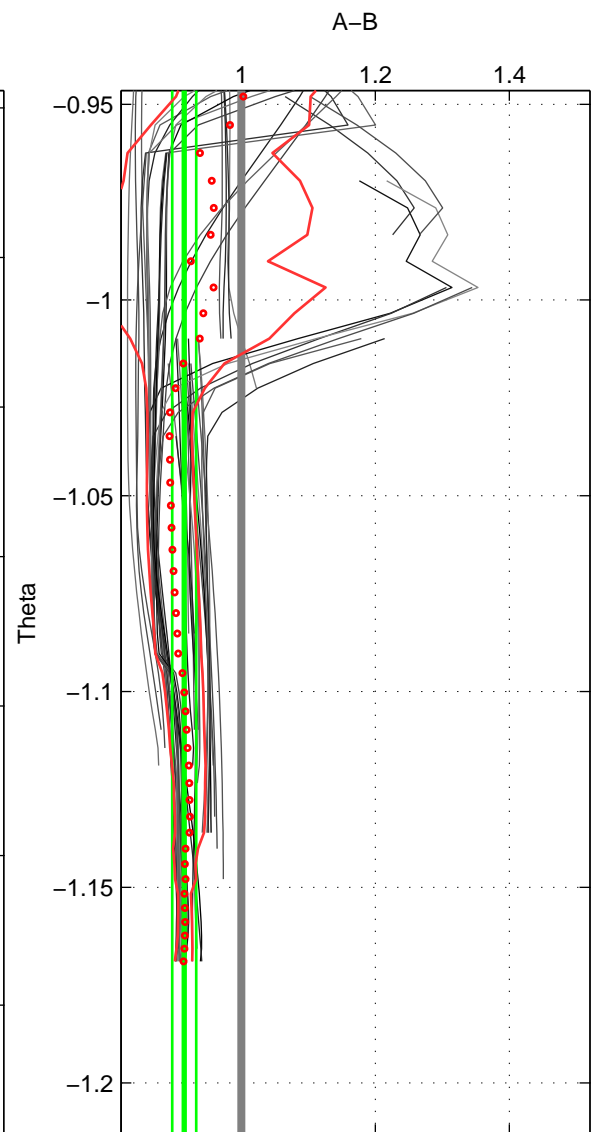

Cruise A (red). Date: Aug 1993 Cruisename: 87-58JH19930730

Cruise B (blue). Date: May 1997 Cruisename: 96-58JH19970414

*** "Favourite" values are means of spaces 1 2 3.

	Offset	O.StDev	Ratio	R.Stdev	Rating
SIGMA:	-0.793	0.221	0.930	0.019	5
THETA:	-0.996	0.214	0.915	0.018	5
DEPTH:	-0.541	0.138	0.954	0.012	5
FAV.:	-0.777	0.191	0.933	0.016	5

Profiles of A: 8
 Profiles of B: 30
 Diff profs : 44
 WMoffset (A-B): -0.79286
 WMoffset stdev: 0.22137
 WMratio (A/B): 0.93046
 WMratio stdev: 0.019186

Quality (1-5): 5

Profiles of A: 8
 Profiles of B: 30
 Diff profs : 44
 WMoffset (A-B): -0.99639
 WMoffset stdev: 0.21417
 WMratio (A/B): 0.91461
 WMratio stdev: 0.01784

Quality (1-5): 5

Profiles of A: 8
 Profiles of B: 30
 Diff profs : 44
 WMoffset (A-B): -0.54125
 WMoffset stdev: 0.13847
 WMratio (A/B): 0.95364
 WMratio stdev: 0.011515

Quality (1-5): 5