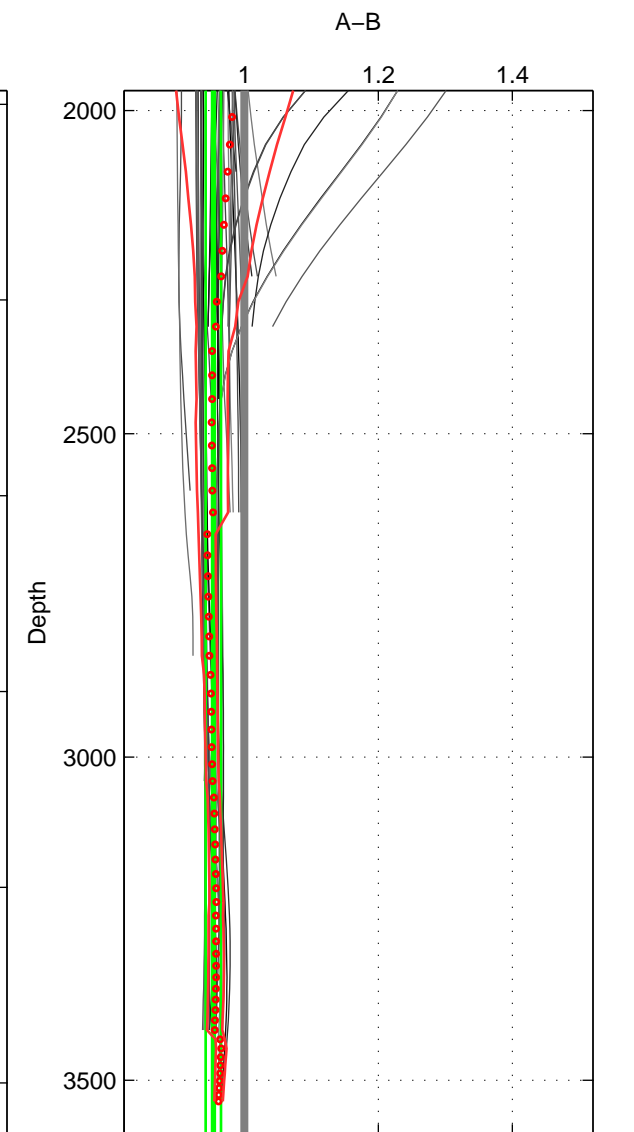

Cruise A (red). Date: Aug 1993 Cruisename: 87-58JH19930730

Cruise B (blue). Date: May 1997 Cruisename: 96-58JH19970414

*** "Favourite" values are means of spaces 1 2 3.

	Offset	O.StDev	Ratio	R.Stdev	Rating
SIGMA:	-0.793	0.221	0.930	0.019	5
THETA:	-0.996	0.214	0.915	0.018	5
DEPTH:	-0.541	0.138	0.954	0.012	5
FAV.:	-0.777	0.191	0.933	0.016	5

Profiles of A: 8
 Profiles of B: 30
 Diff profs : 44
 WMoffset (A-B): -0.79286
 WMoffset stdev: 0.22137
 WMratio (A/B): 0.93046
 WMratio stdev: 0.019186

Quality (1-5): 5

Profiles of A: 8
 Profiles of B: 30
 Diff profs : 44
 WMoffset (A-B): -0.99639
 WMoffset stdev: 0.21417
 WMratio (A/B): 0.91461
 WMratio stdev: 0.01784

Quality (1-5): 5

Profiles of A: 8
 Profiles of B: 30
 Diff profs : 44
 WMoffset (A-B): -0.54125
 WMoffset stdev: 0.13847
 WMratio (A/B): 0.95364
 WMratio stdev: 0.011515

Quality (1-5): 5