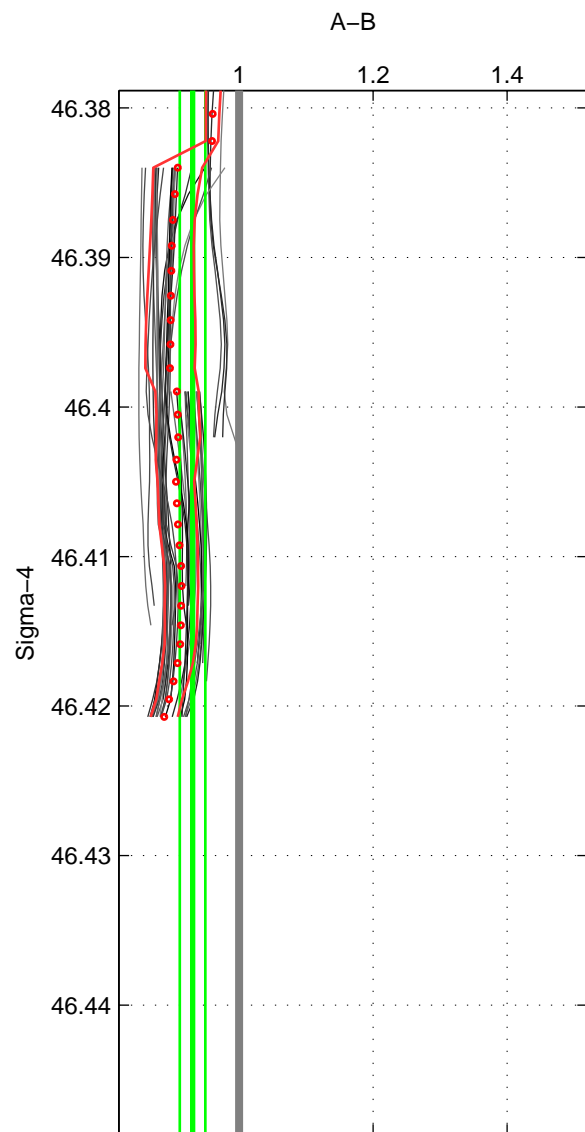

Cruise A (red). Date: Aug 1993 Cruisename: 87-58JH19930730

Cruise B (blue). Date: May 1997 Cruisename: 96-58JH19970414

*** "Favourite" values are means of spaces 1 2 3.

	Offset	O.StDev	Ratio	R.Stdev	Rating
SIGMA:	-0.793	0.221	0.930	0.019	5
THETA:	-0.996	0.214	0.915	0.018	5
DEPTH:	-0.541	0.138	0.954	0.012	5
FAV.:	-0.777	0.191	0.933	0.016	5

Profiles of A: 8
 Profiles of B: 30
 Diff profs : 44
 WMoffset (A-B): -0.79286
 WMoffset stdev: 0.22137
 WMratio (A/B): 0.93046
 WMratio stdev: 0.019186

Quality (1-5): 5

Profiles of A: 8
 Profiles of B: 30
 Diff profs : 44
 WMoffset (A-B): -0.99639
 WMoffset stdev: 0.21417
 WMratio (A/B): 0.91461
 WMratio stdev: 0.01784

Quality (1-5): 5

Profiles of A: 8
 Profiles of B: 30
 Diff profs : 44
 WMoffset (A-B): -0.54125
 WMoffset stdev: 0.13847
 WMratio (A/B): 0.95364
 WMratio stdev: 0.011515

Quality (1-5): 5