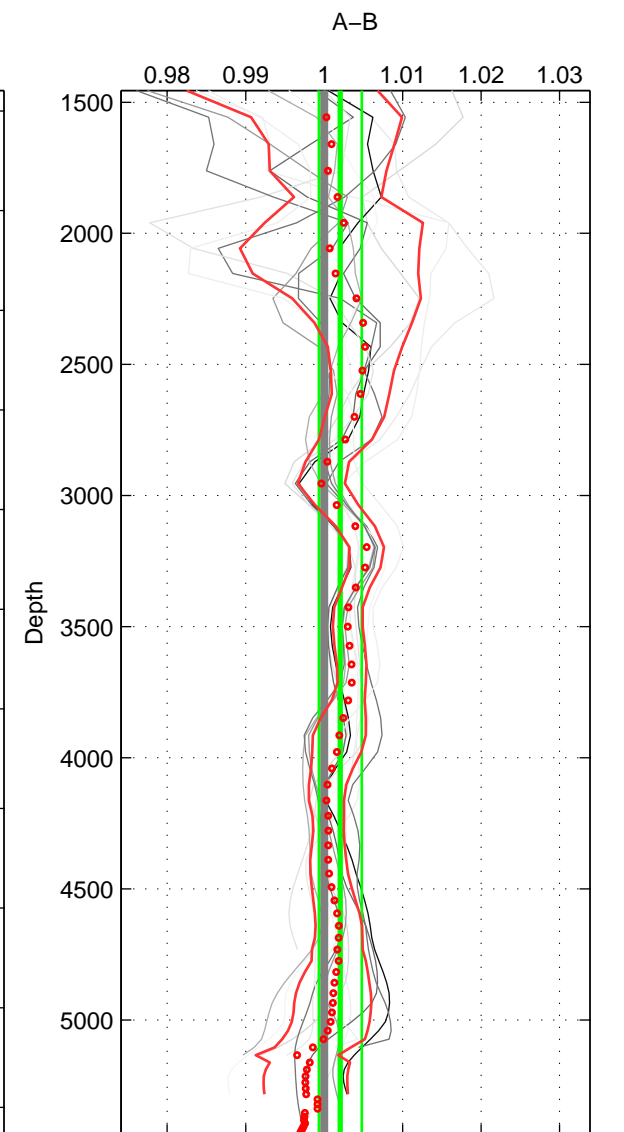

Cruise A (red). Date: Mar 2007 Cruisename: 610-49NZ20070216

Cruise B (blue). Date: Oct 2007 Cruisename: 613-49NZ20071008

\*\*\* "Favourite" values are means of spaces 1 2 3.

	Offset	O.StDev	Ratio	R.Stdev	Rating
SIGMA:	0.386	0.309	1.003	0.002	5
THETA:	0.215	0.300	1.001	0.002	5
DEPTH:	0.307	0.408	1.002	0.003	5
FAV.:	0.303	0.339	1.002	0.002	5

Profiles of A: 3  
 Profiles of B: 6  
 Diff profs : 12  
 WMoffset (A-B): 0.38632  
 WMoffset stdev: 0.30913  
 WMratio (A/B): 1.0025  
 WMratio stdev: 0.0020551

Quality (1-5): 5

Profiles of A: 3  
 Profiles of B: 6  
 Diff profs : 12  
 WMoffset (A-B): 0.21528  
 WMoffset stdev: 0.30017  
 WMratio (A/B): 1.0014  
 WMratio stdev: 0.0019926

Quality (1-5): 5

Profiles of A: 3  
 Profiles of B: 6  
 Diff profs : 12  
 WMoffset (A-B): 0.30718  
 WMoffset stdev: 0.40784  
 WMratio (A/B): 1.0021  
 WMratio stdev: 0.00273

Quality (1-5): 5