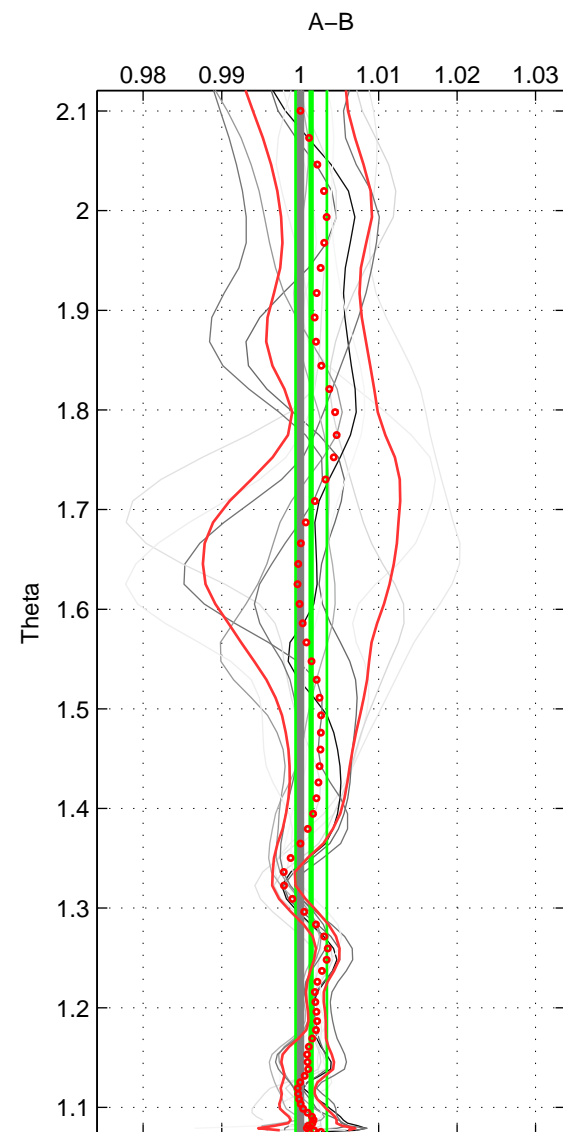

Cruise A (red). Date: Mar 2007 Cruisename: 610-49NZ20070216

Cruise B (blue). Date: Oct 2007 Cruisename: 613-49NZ20071008

\*\*\* "Favourite" values are means of spaces 1 2 3.

	Offset	O.StDev	Ratio	R.Stdev	Rating
SIGMA:	0.386	0.309	1.003	0.002	5
THETA:	0.215	0.300	1.001	0.002	5
DEPTH:	0.307	0.408	1.002	0.003	5
FAV.:	0.303	0.339	1.002	0.002	5

Profiles of A: 3  
 Profiles of B: 6  
 Diff profs : 12  
 WMoffset (A-B): 0.38632  
 WMoffset stdev: 0.30913  
 WMratio (A/B): 1.0025  
 WMratio stdev: 0.0020551

Quality (1-5): 5

Profiles of A: 3  
 Profiles of B: 6  
 Diff profs : 12  
 WMoffset (A-B): 0.21528  
 WMoffset stdev: 0.30017  
 WMratio (A/B): 1.0014  
 WMratio stdev: 0.0019926

Quality (1-5): 5

Profiles of A: 3  
 Profiles of B: 6  
 Diff profs : 12  
 WMoffset (A-B): 0.30718  
 WMoffset stdev: 0.40784  
 WMratio (A/B): 1.0021  
 WMratio stdev: 0.00273

Quality (1-5): 5