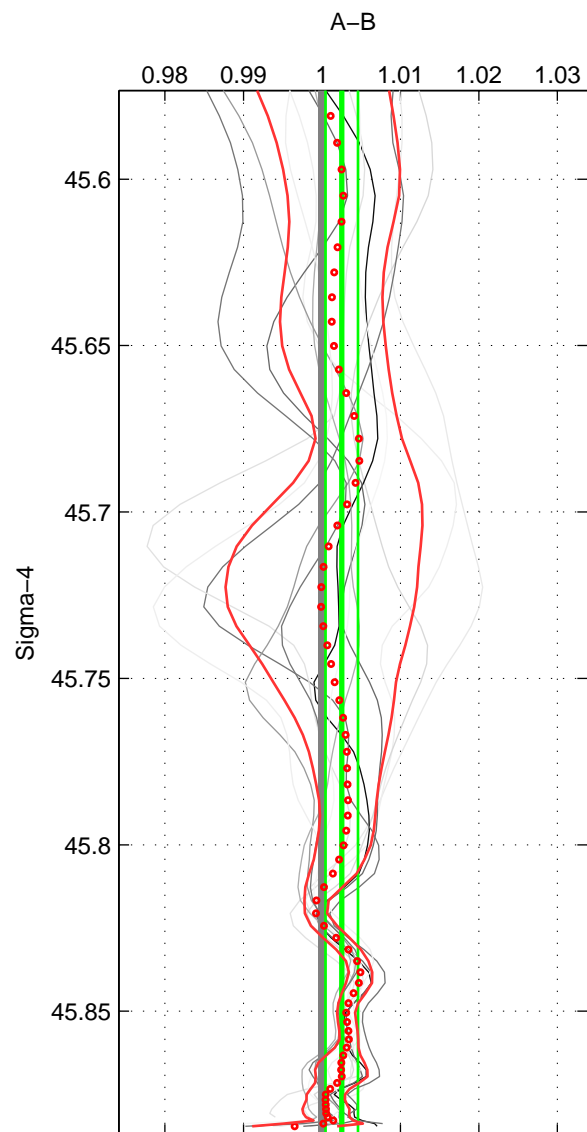

Cruise A (red). Date: Mar 2007 Cruisename: 610-49NZ20070216

Cruise B (blue). Date: Oct 2007 Cruisename: 613-49NZ20071008

\*\*\* "Favourite" values are means of spaces 1 2 3.

	Offset	O.StDev	Ratio	R.Stdev	Rating
SIGMA:	0.386	0.309	1.003	0.002	5
THETA:	0.215	0.300	1.001	0.002	5
DEPTH:	0.307	0.408	1.002	0.003	5
FAV.:	0.303	0.339	1.002	0.002	5

Profiles of A: 3  
 Profiles of B: 6  
 Diff profs : 12  
 WMoffset (A-B): 0.38632  
 WMoffset stdev: 0.30913  
 WMratio (A/B): 1.0025  
 WMratio stdev: 0.0020551

Quality (1-5): 5

Profiles of A: 3  
 Profiles of B: 6  
 Diff profs : 12  
 WMoffset (A-B): 0.21528  
 WMoffset stdev: 0.30017  
 WMratio (A/B): 1.0014  
 WMratio stdev: 0.0019926

Quality (1-5): 5

Profiles of A: 3  
 Profiles of B: 6  
 Diff profs : 12  
 WMoffset (A-B): 0.30718  
 WMoffset stdev: 0.40784  
 WMratio (A/B): 1.0021  
 WMratio stdev: 0.00273

Quality (1-5): 5