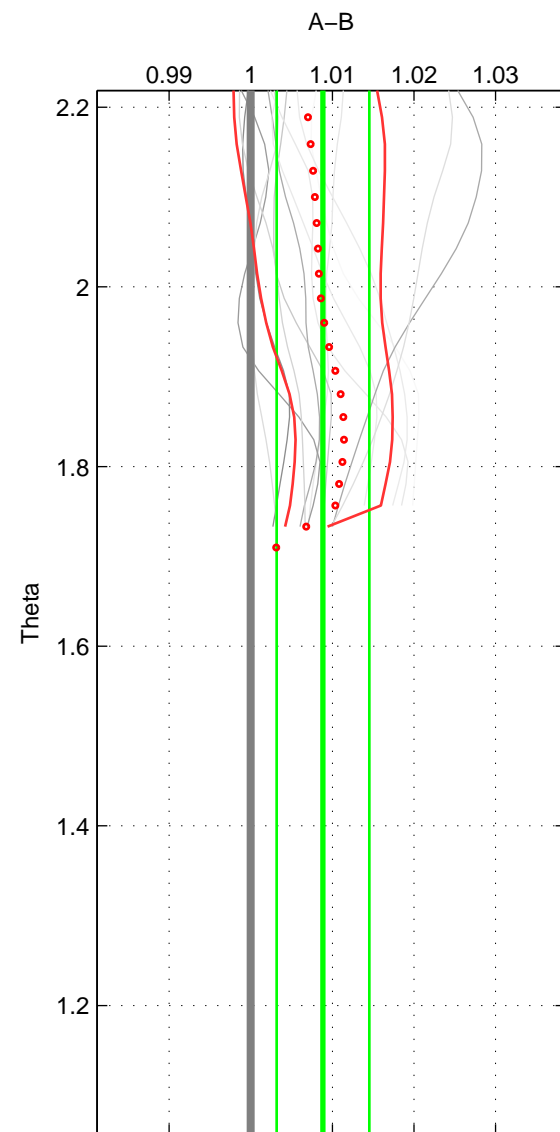

Cruise A (red). Date: Aug 2007 Cruisename: 611-49NZ20070724

Cruise B (blue). Date: Jul 2002 Cruisename: 697-49UP20020620

*** "Favourite" values are means of spaces 1 2.

	Offset	O.StDev	Ratio	R.Stdev	Rating
SIGMA:	1.558	1.068	1.010	0.007	4
THETA:	1.412	0.907	1.009	0.006	4
DEPTH:	1.202	0.536	1.008	0.003	3
FAV.:	1.485	0.988	1.009	0.006	4

Profiles of A: 7
 Profiles of B: 5
 Diff profs : 13
 WMoffset (A-B): 1.5578
 WMoffset stdev: 1.0683
 WMratio (A/B): 1.0098
 WMratio stdev: 0.006775

Quality (1-5): 4

Profiles of A: 7
 Profiles of B: 5
 Diff profs : 13
 WMoffset (A-B): 1.4117
 WMoffset stdev: 0.90695
 WMratio (A/B): 1.0088
 WMratio stdev: 0.0056717

Quality (1-5): 4

Profiles of A: 7
 Profiles of B: 5
 Diff profs : 13
 WMoffset (A-B): 1.2018
 WMoffset stdev: 0.53646
 WMratio (A/B): 1.0076
 WMratio stdev: 0.0033913

Quality (1-5): 3

Please note that statistics are bad.