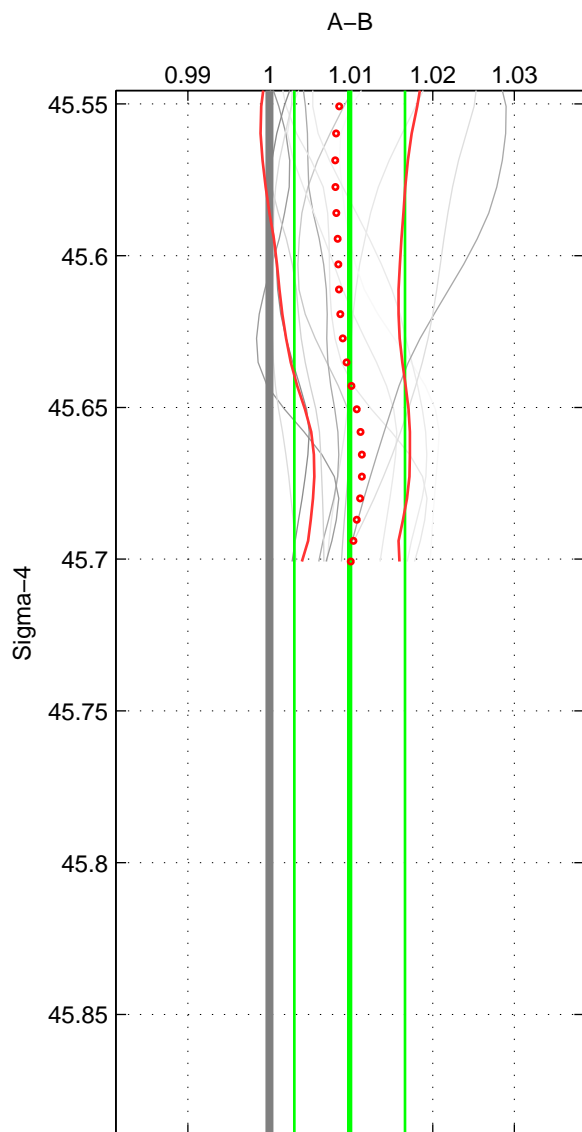

Cruise A (red). Date: Aug 2007 Cruisename: 611-49NZ20070724

Cruise B (blue). Date: Jul 2002 Cruisename: 697-49UP20020620

*** "Favourite" values are means of spaces 1 2.

	Offset	O.StDev	Ratio	R.Stdev	Rating
SIGMA:	1.558	1.068	1.010	0.007	4
THETA:	1.412	0.907	1.009	0.006	4
DEPTH:	1.202	0.536	1.008	0.003	3
FAV.:	1.485	0.988	1.009	0.006	4

Profiles of A: 7
 Profiles of B: 5
 Diff profs : 13
 WMoffset (A-B): 1.5578
 WMoffset stdev: 1.0683
 WMratio (A/B): 1.0098
 WMratio stdev: 0.006775

Quality (1-5): 4

Profiles of A: 7
 Profiles of B: 5
 Diff profs : 13
 WMoffset (A-B): 1.4117
 WMoffset stdev: 0.90695
 WMratio (A/B): 1.0088
 WMratio stdev: 0.0056717

Quality (1-5): 4

Profiles of A: 7
 Profiles of B: 5
 Diff profs : 13
 WMoffset (A-B): 1.2018
 WMoffset stdev: 0.53646
 WMratio (A/B): 1.0076
 WMratio stdev: 0.0033913

Quality (1-5): 3

Please note that statistics are bad.