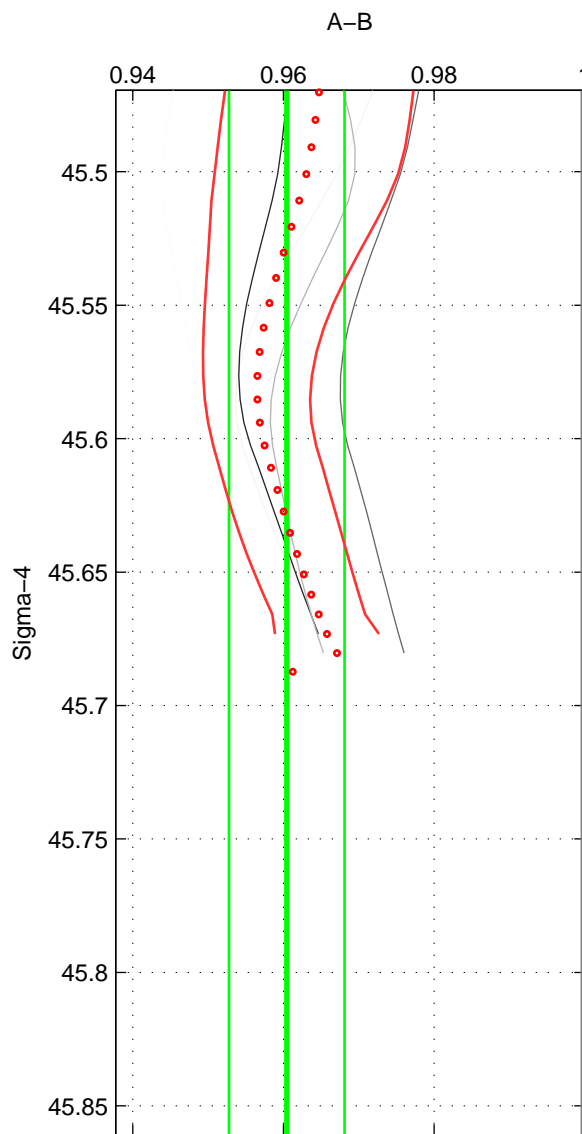

Cruise A (red). Date: Feb 2004 Cruisename: 664-49UF20040120

Cruise B (blue). Date: Jul 2005 Cruisename: 669-49UF20050615

*** "Favourite" values are means of spaces 1 2.

	Offset	O.StDev	Ratio	R.Stdev	Rating
SIGMA:	-5.621	1.131	0.960	0.008	3
THETA:	-5.266	1.172	0.962	0.008	3
DEPTH:	-5.545	0.533	0.961	0.004	2
FAV.:	-5.444	1.152	0.961	0.008	3

Profiles of A: 4
 Profiles of B: 3
 Diff profs : 5
 WMoffset (A-B): -5.6214
 WMoffset stdev: 1.131
 WMratio (A/B): 0.96045
 WMratio stdev: 0.0076669

Quality (1-5): 3

Profiles of A: 4
 Profiles of B: 3
 Diff profs : 5
 WMoffset (A-B): -5.2664
 WMoffset stdev: 1.172
 WMratio (A/B): 0.96242
 WMratio stdev: 0.0080157

Quality (1-5): 3

Profiles of A: 4
 Profiles of B: 3
 Diff profs : 5
 WMoffset (A-B): -5.545
 WMoffset stdev: 0.53292
 WMratio (A/B): 0.96096
 WMratio stdev: 0.0036077

Quality (1-5): 2

Please note that statistics are bad.