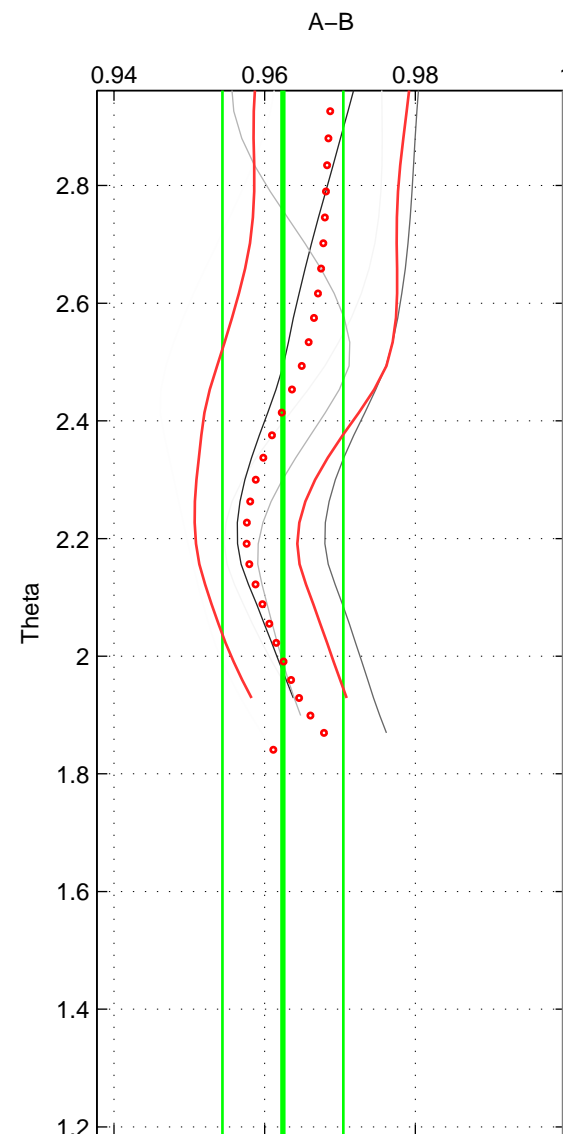

Cruise A (red). Date: Feb 2004 Cruisename: 664-49UF20040120

Cruise B (blue). Date: Jul 2005 Cruisename: 669-49UF20050615

*** "Favourite" values are means of spaces 1 2.

	Offset	O.StDev	Ratio	R.Stdev	Rating
SIGMA:	-5.621	1.131	0.960	0.008	3
THETA:	-5.266	1.172	0.962	0.008	3
DEPTH:	-5.545	0.533	0.961	0.004	2
FAV.:	-5.444	1.152	0.961	0.008	3

Profiles of A: 4
 Profiles of B: 3
 Diff profs : 5
 WMoffset (A-B): -5.6214
 WMoffset stdev: 1.131
 WMratio (A/B): 0.96045
 WMratio stdev: 0.0076669

Quality (1-5): 3

Profiles of A: 4
 Profiles of B: 3
 Diff profs : 5
 WMoffset (A-B): -5.2664
 WMoffset stdev: 1.172
 WMratio (A/B): 0.96242
 WMratio stdev: 0.0080157

Quality (1-5): 3

Profiles of A: 4
 Profiles of B: 3
 Diff profs : 5
 WMoffset (A-B): -5.545
 WMoffset stdev: 0.53292
 WMratio (A/B): 0.96096
 WMratio stdev: 0.0036077

Quality (1-5): 2

Please note that statistics are bad.