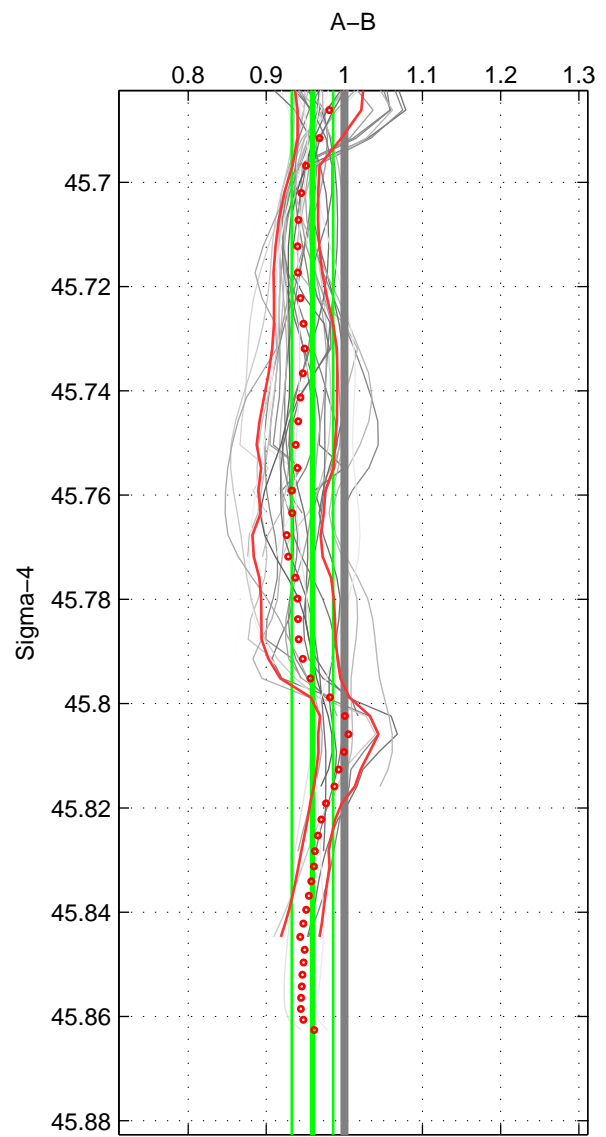

Cruise A (red). Date: May 1997 Cruisename: 152-06MT19970515

Cruise B (blue). Date: Jun 1995 Cruisename: 186-18HU19950607

\*\*\* "Favourite" values are means of spaces 1 2 3.

	Offset	O.StDev	Ratio	R.Stdev	Rating
SIGMA:	-0.611	0.406	0.959	0.026	5
THETA:	-0.742	0.434	0.954	0.025	5
DEPTH:	-0.953	0.624	0.941	0.035	5
FAV. :	-0.768	0.488	0.951	0.029	5

Profiles of A: 8  
 Profiles of B: 7  
 Diff profs : 34  
 WMoffset (A-B): -0.61075  
 WMoffset stdev: 0.40591  
 WMratio (A/B): 0.95915  
 WMratio stdev: 0.026415

Quality (1-5): 5

Profiles of A: 8  
 Profiles of B: 7  
 Diff profs : 34  
 WMoffset (A-B): -0.74155  
 WMoffset stdev: 0.43449  
 WMratio (A/B): 0.95418  
 WMratio stdev: 0.025446

Quality (1-5): 5

Profiles of A: 8  
 Profiles of B: 7  
 Diff profs : 34  
 WMoffset (A-B): -0.95302  
 WMoffset stdev: 0.6245  
 WMratio (A/B): 0.94106  
 WMratio stdev: 0.035372

Quality (1-5): 5