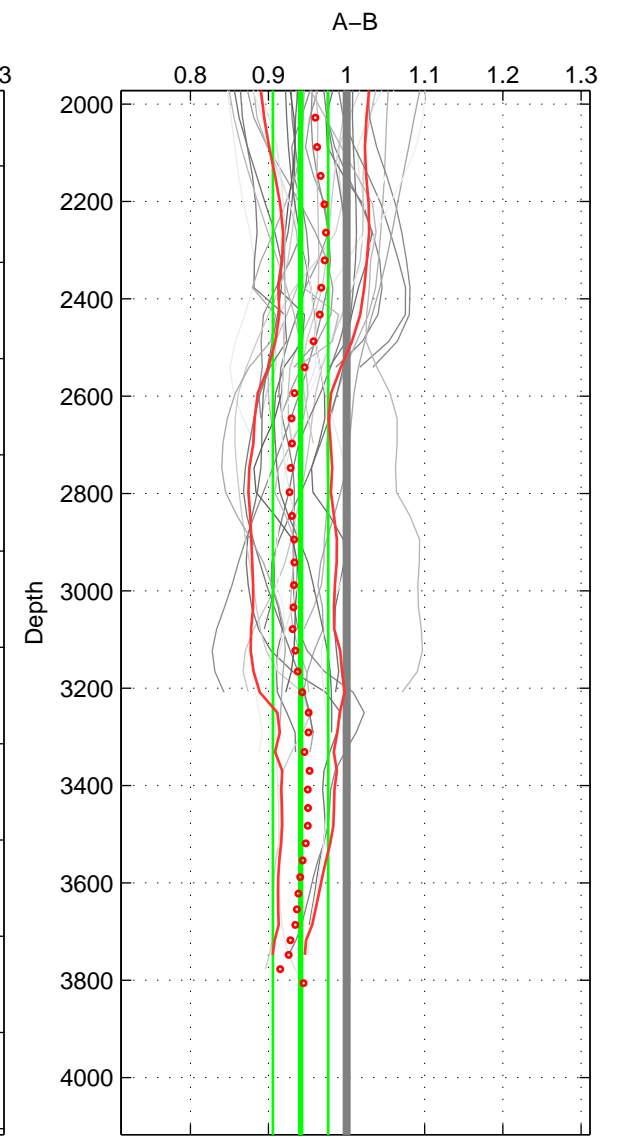

Cruise A (red). Date: May 1997 Cruisename: 152-06MT19970515

Cruise B (blue). Date: Jun 1995 Cruisename: 186-18HU19950607

\*\*\* "Favourite" values are means of spaces 1 2 3.

	Offset	O.StDev	Ratio	R.Stdev	Rating
SIGMA:	-0.611	0.406	0.959	0.026	5
THETA:	-0.742	0.434	0.954	0.025	5
DEPTH:	-0.953	0.624	0.941	0.035	5
FAV. :	-0.768	0.488	0.951	0.029	5

Profiles of A: 8  
 Profiles of B: 7  
 Diff profs : 34  
 WMoffset (A-B): -0.61075  
 WMoffset stdev: 0.40591  
 WMratio (A/B): 0.95915  
 WMratio stdev: 0.026415

Quality (1-5): 5

Profiles of A: 8  
 Profiles of B: 7  
 Diff profs : 34  
 WMoffset (A-B): -0.74155  
 WMoffset stdev: 0.43449  
 WMratio (A/B): 0.95418  
 WMratio stdev: 0.025446

Quality (1-5): 5

Profiles of A: 8  
 Profiles of B: 7  
 Diff profs : 34  
 WMoffset (A-B): -0.95302  
 WMoffset stdev: 0.6245  
 WMratio (A/B): 0.94106  
 WMratio stdev: 0.035372

Quality (1-5): 5