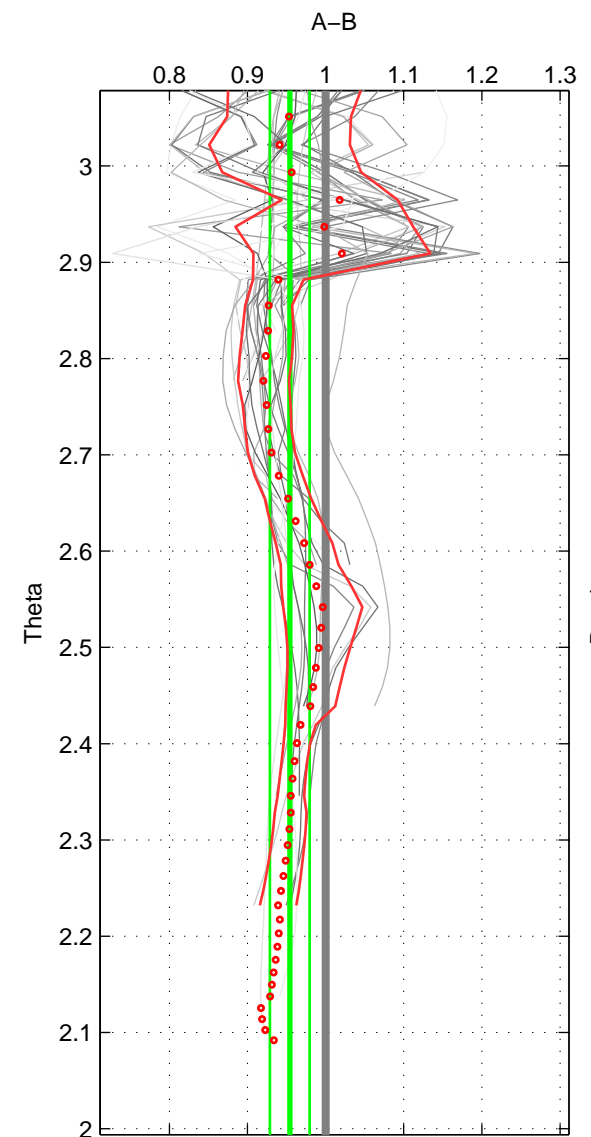

Cruise A (red). Date: May 1997 Cruisename: 152-06MT19970515

Cruise B (blue). Date: Jun 1995 Cruisename: 186-18HU19950607

\*\*\* "Favourite" values are means of spaces 1 2 3.

	Offset	O.StDev	Ratio	R.Stdev	Rating
SIGMA:	-0.611	0.406	0.959	0.026	5
THETA:	-0.742	0.434	0.954	0.025	5
DEPTH:	-0.953	0.624	0.941	0.035	5
FAV. :	-0.768	0.488	0.951	0.029	5

Profiles of A: 8  
 Profiles of B: 7  
 Diff profs : 34  
 WMoffset (A-B): -0.61075  
 WMoffset stdev: 0.40591  
 WMratio (A/B): 0.95915  
 WMratio stdev: 0.026415

Quality (1-5): 5

Profiles of A: 8  
 Profiles of B: 7  
 Diff profs : 34  
 WMoffset (A-B): -0.74155  
 WMoffset stdev: 0.43449  
 WMratio (A/B): 0.95418  
 WMratio stdev: 0.025446

Quality (1-5): 5

Profiles of A: 8  
 Profiles of B: 7  
 Diff profs : 34  
 WMoffset (A-B): -0.95302  
 WMoffset stdev: 0.6245  
 WMratio (A/B): 0.94106  
 WMratio stdev: 0.035372

Quality (1-5): 5