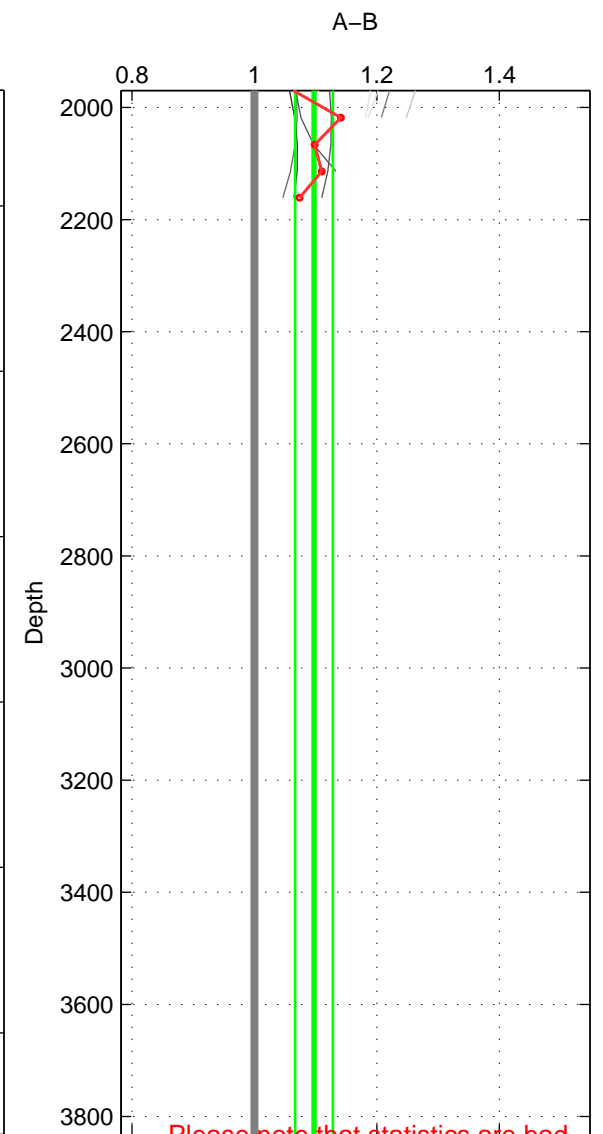

Cruise A (red). Date: Aug 2004 Cruisename: 56-32H120040718
 Cruise B (blue). Date: Sep 2002 Cruisename: 67-49NZ20020822

*** "Favourite" values are those of space 2.

	Offset	O.StDev	Ratio	R.Stdev	Rating
SIGMA:	1.750	0.410	1.154	0.040	3
THETA:	0.287	0.700	1.022	0.052	4
DEPTH:	1.149	0.361	1.097	0.031	3
FAV.:	0.287	0.700	1.022	0.052	4

Profiles of A: 2
 Profiles of B: 6
 Diff profs: 7
 WMoffset (A-B): 1.7497
 WMoffset stdev: 0.40972
 WMratio (A/B): 1.1545
 WMratio stdev: 0.039631

Quality (1-5): 3

Profiles of A: 6
 Profiles of B: 6
 Diff profs: 24
 WMoffset (A-B): 0.2874
 WMoffset stdev: 0.69952
 WMratio (A/B): 1.0219
 WMratio stdev: 0.051632

Quality (1-5): 4

Profiles of A: 5
 Profiles of B: 6
 Diff profs: 19
 WMoffset (A-B): 1.1487
 WMoffset stdev: 0.36095
 WMratio (A/B): 1.0973
 WMratio stdev: 0.030894

Quality (1-5): 3

Please note that statistics are bad.