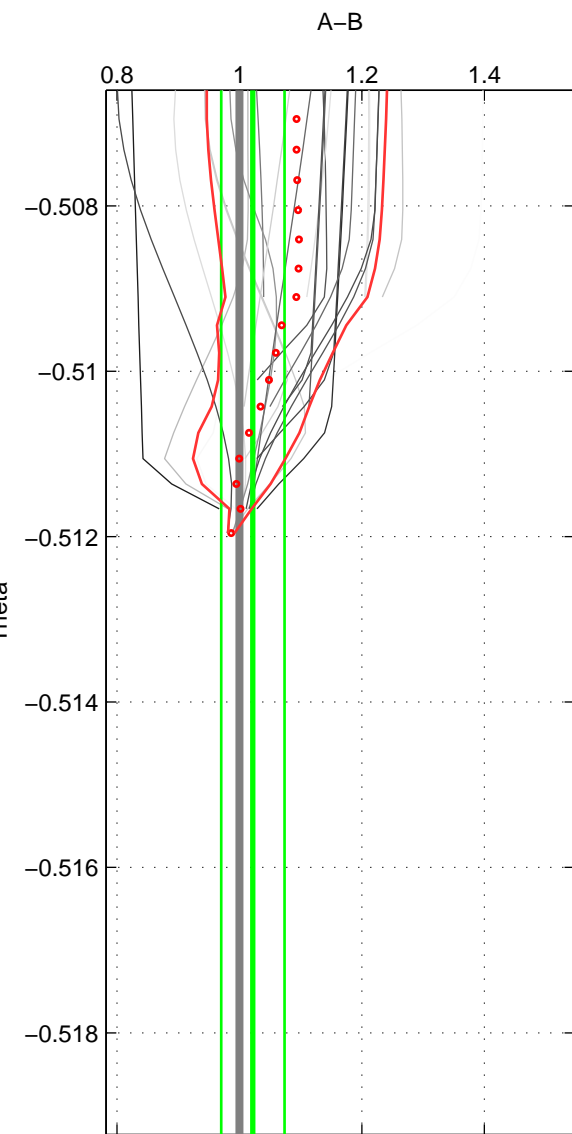

Cruise A (red). Date: Aug 2004 Cruisename: 56-32H120040718
 Cruise B (blue). Date: Sep 2002 Cruisename: 67-49NZ20020822

*** "Favourite" values are those of space 2.

	Offset	O.StDev	Ratio	R.Stdev	Rating
SIGMA:	1.750	0.410	1.154	0.040	3
THETA:	0.287	0.700	1.022	0.052	4
DEPTH:	1.149	0.361	1.097	0.031	3
FAV.:	0.287	0.700	1.022	0.052	4

Profiles of A: 2
 Profiles of B: 6
 Diff profs: 7
 WMoffset (A-B): 1.7497
 WMoffset stdev: 0.40972
 WMratio (A/B): 1.1545
 WMratio stdev: 0.039631

Quality (1-5): 3

Profiles of A: 6
 Profiles of B: 6
 Diff profs: 24
 WMoffset (A-B): 0.2874
 WMoffset stdev: 0.69952
 WMratio (A/B): 1.0219
 WMratio stdev: 0.051632

Quality (1-5): 4

Profiles of A: 5
 Profiles of B: 6
 Diff profs: 19
 WMoffset (A-B): 1.1487
 WMoffset stdev: 0.36095
 WMratio (A/B): 1.0973
 WMratio stdev: 0.030894

Quality (1-5): 3

Please note that statistics are bad.