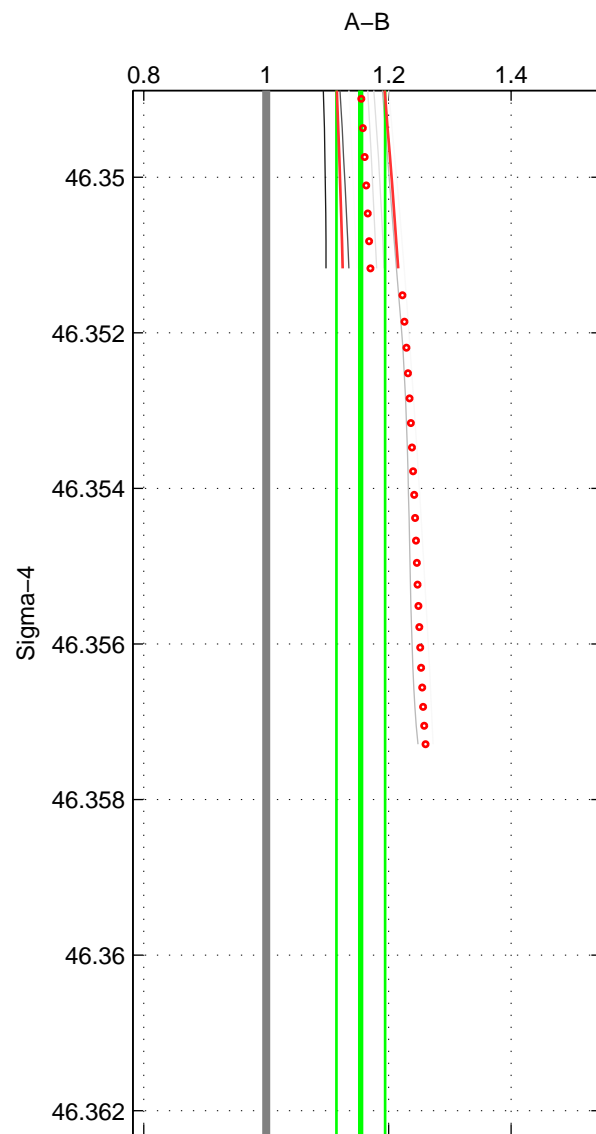

Cruise A (red). Date: Aug 2004 Cruisename: 56-32H120040718
 Cruise B (blue). Date: Sep 2002 Cruisename: 67-49NZ20020822

*** "Favourite" values are those of space 2.

	Offset	O.StDev	Ratio	R.Stdev	Rating
SIGMA:	1.750	0.410	1.154	0.040	3
THETA:	0.287	0.700	1.022	0.052	4
DEPTH:	1.149	0.361	1.097	0.031	3
FAV.:	0.287	0.700	1.022	0.052	4

Profiles of A: 2
 Profiles of B: 6
 Diff profs: 7
 WMoffset (A-B): 1.7497
 WMoffset stdev: 0.40972
 WMratio (A/B): 1.1545
 WMratio stdev: 0.039631

Quality (1-5): 3

Profiles of A: 6
 Profiles of B: 6
 Diff profs: 24
 WMoffset (A-B): 0.2874
 WMoffset stdev: 0.69952
 WMratio (A/B): 1.0219
 WMratio stdev: 0.051632

Quality (1-5): 4

Profiles of A: 5
 Profiles of B: 6
 Diff profs: 19
 WMoffset (A-B): 1.1487
 WMoffset stdev: 0.36095
 WMratio (A/B): 1.0973
 WMratio stdev: 0.030894

Quality (1-5): 3

Please note that statistics are bad.