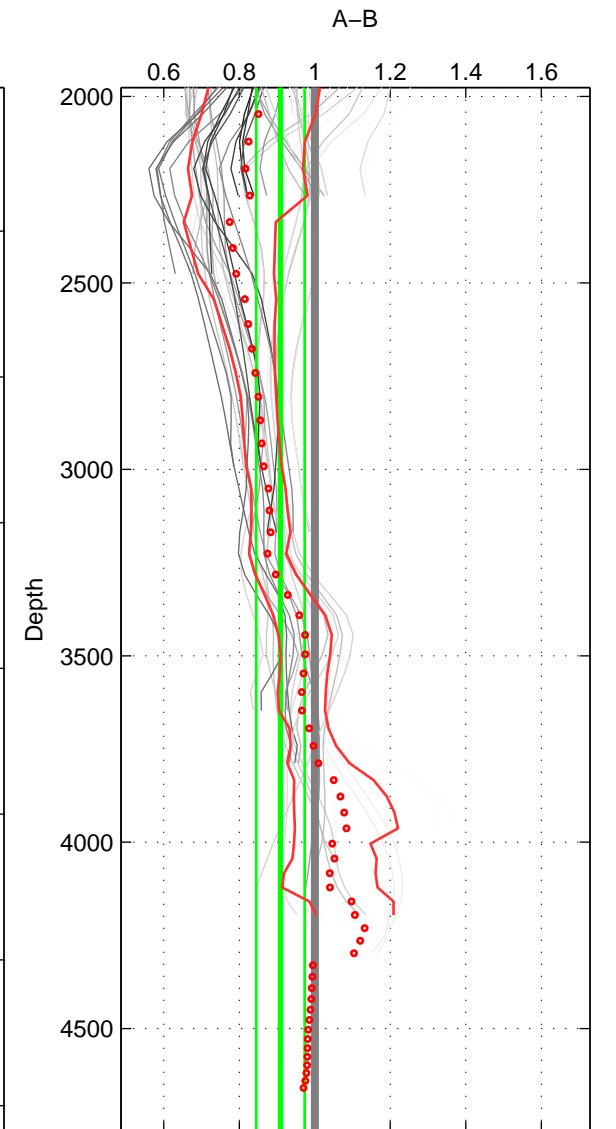

Cruise A (red). Date: Jan 1993 Cruisename: 144-06MT19921227

Cruise B (blue). Date: Apr 1995 Cruisename: 320-74JC19950320

\*\*\* "Favourite" values are means of spaces 1 2 3.

	Offset	O.StDev	Ratio	R.Stdev	Rating
SIGMA:	-3.018	1.303	0.963	0.015	5
THETA:	-5.050	1.143	0.933	0.014	5
DEPTH:	-4.471	2.864	0.909	0.064	5
FAV. :	-4.180	1.770	0.935	0.031	5

Profiles of A: 8  
 Profiles of B: 11  
 Diff profs : 46  
 WMoffset (A-B): -3.0183  
 WMoffset stdev: 1.3035  
 WMratio (A/B): 0.96314  
 WMratio stdev: 0.014949

Quality (1-5): 5

Profiles of A: 8  
 Profiles of B: 11  
 Diff profs : 47  
 WMoffset (A-B): -5.0503  
 WMoffset stdev: 1.1433  
 WMratio (A/B): 0.93319  
 WMratio stdev: 0.014158

Quality (1-5): 5

Profiles of A: 10  
 Profiles of B: 11  
 Diff profs : 62  
 WMoffset (A-B): -4.4709  
 WMoffset stdev: 2.8636  
 WMratio (A/B): 0.90896  
 WMratio stdev: 0.064393

Quality (1-5): 5