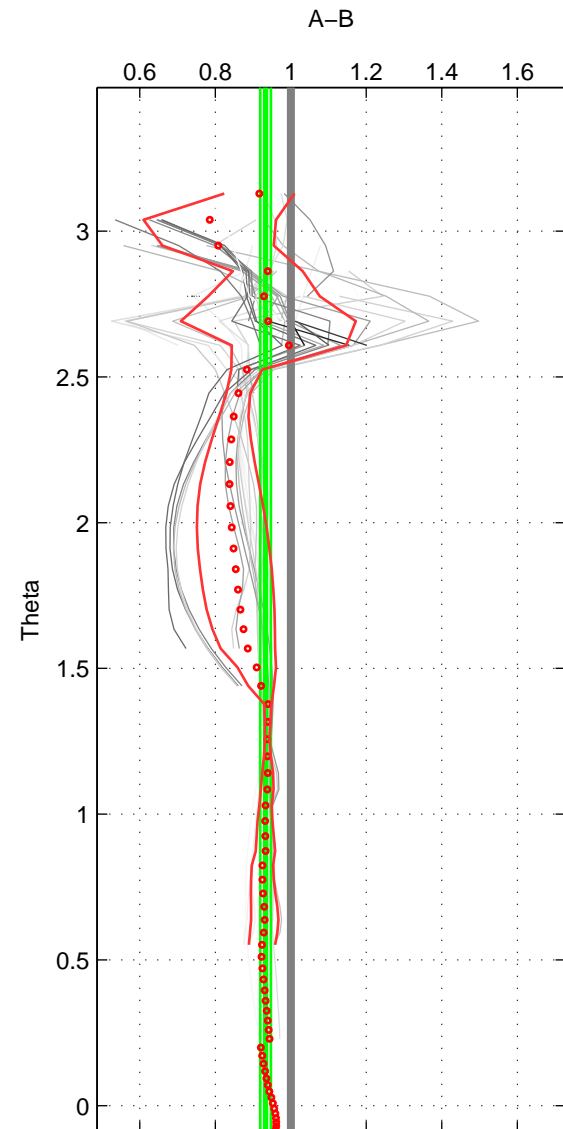

Cruise A (red). Date: Jan 1993 Cruisename: 144-06MT19921227

Cruise B (blue). Date: Apr 1995 Cruisename: 320-74JC19950320

\*\*\* "Favourite" values are means of spaces 1 2 3.

	Offset	O.StDev	Ratio	R.Stdev	Rating
SIGMA:	-3.018	1.303	0.963	0.015	5
THETA:	-5.050	1.143	0.933	0.014	5
DEPTH:	-4.471	2.864	0.909	0.064	5
FAV. :	-4.180	1.770	0.935	0.031	5

Profiles of A: 8  
 Profiles of B: 11  
 Diff profs : 46  
 WMoffset (A-B): -3.0183  
 WMoffset stdev: 1.3035  
 WMratio (A/B): 0.96314  
 WMratio stdev: 0.014949

Quality (1-5): 5

Profiles of A: 8  
 Profiles of B: 11  
 Diff profs : 47  
 WMoffset (A-B): -5.0503  
 WMoffset stdev: 1.1433  
 WMratio (A/B): 0.93319  
 WMratio stdev: 0.014158

Quality (1-5): 5

Profiles of A: 10  
 Profiles of B: 11  
 Diff profs : 62  
 WMoffset (A-B): -4.4709  
 WMoffset stdev: 2.8636  
 WMratio (A/B): 0.90896  
 WMratio stdev: 0.064393

Quality (1-5): 5