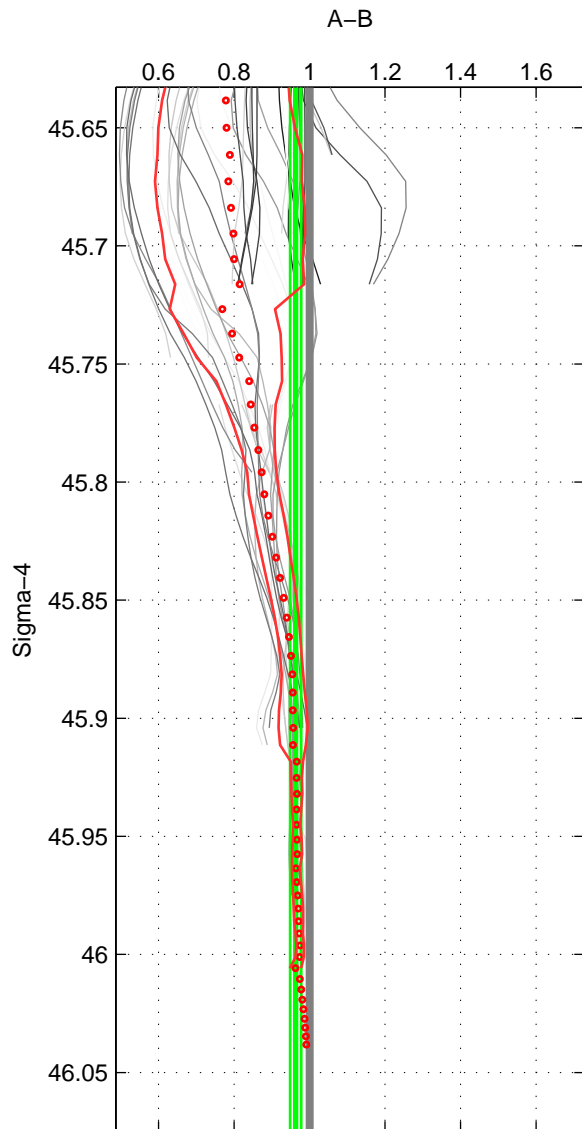

Cruise A (red). Date: Jan 1993 Cruisename: 144-06MT19921227

Cruise B (blue). Date: Apr 1995 Cruisename: 320-74JC19950320

\*\*\* "Favourite" values are means of spaces 1 2 3.

	Offset	O.StDev	Ratio	R.Stdev	Rating
SIGMA:	-3.018	1.303	0.963	0.015	5
THETA:	-5.050	1.143	0.933	0.014	5
DEPTH:	-4.471	2.864	0.909	0.064	5
FAV. :	-4.180	1.770	0.935	0.031	5

Profiles of A: 8  
 Profiles of B: 11  
 Diff profs : 46  
 WMoffset (A-B): -3.0183  
 WMoffset stdev: 1.3035  
 WMratio (A/B): 0.96314  
 WMratio stdev: 0.014949

Quality (1-5): 5

Profiles of A: 8  
 Profiles of B: 11  
 Diff profs : 47  
 WMoffset (A-B): -5.0503  
 WMoffset stdev: 1.1433  
 WMratio (A/B): 0.93319  
 WMratio stdev: 0.014158

Quality (1-5): 5

Profiles of A: 10  
 Profiles of B: 11  
 Diff profs : 62  
 WMoffset (A-B): -4.4709  
 WMoffset stdev: 2.8636  
 WMratio (A/B): 0.90896  
 WMratio stdev: 0.064393

Quality (1-5): 5