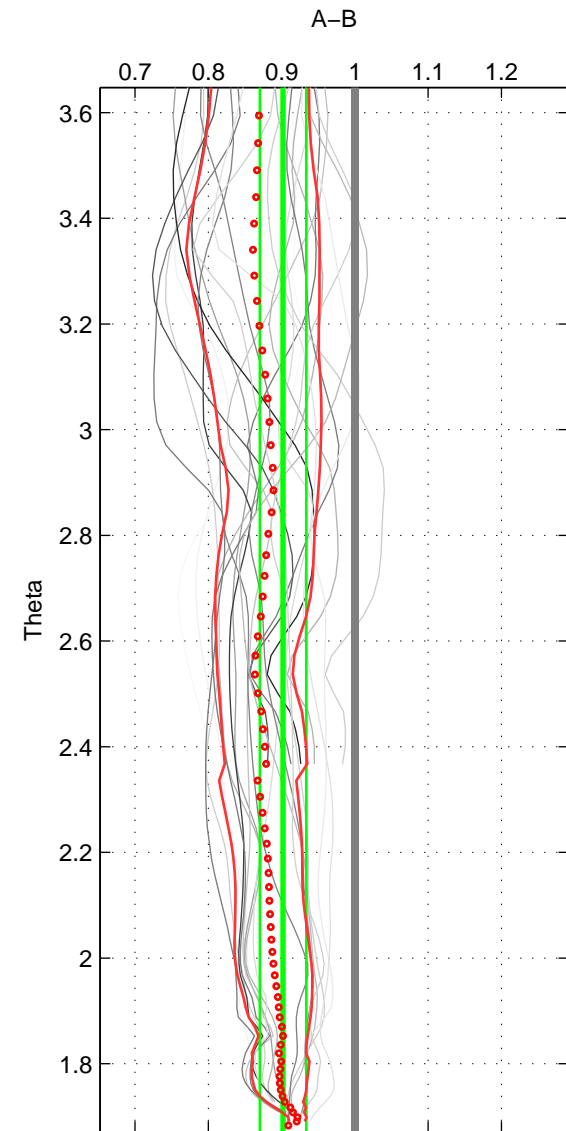

Cruise A (red). Date: Oct 2003 Cruisename: 233-316N20030922  
 Cruise B (blue). Date: May 2005 Cruisename: 306-74AB20050501

\*\*\* "Favourite" values are means of spaces 1 2 3.

	Offset	O.StDev	Ratio	R.Stdev	Rating
SIGMA:	-2.588	1.148	0.889	0.044	5
THETA:	-3.367	1.292	0.902	0.032	5
DEPTH:	-3.598	1.600	0.842	0.074	5
FAV. :	-3.185	1.347	0.878	0.050	5

Profiles of A: 6  
 Profiles of B: 5  
 Diff profs : 23  
 WMoffset (A-B): -2.5881  
 WMoffset stdev: 1.1481  
 WMratio (A/B): 0.88872  
 WMratio stdev: 0.044326

Quality (1-5): 5

Profiles of A: 6  
 Profiles of B: 5  
 Diff profs : 23  
 WMoffset (A-B): -3.367  
 WMoffset stdev: 1.2916  
 WMratio (A/B): 0.90202  
 WMratio stdev: 0.031682

Quality (1-5): 5

Profiles of A: 6  
 Profiles of B: 5  
 Diff profs : 23  
 WMoffset (A-B): -3.5985  
 WMoffset stdev: 1.6005  
 WMratio (A/B): 0.84176  
 WMratio stdev: 0.073622

Quality (1-5): 5