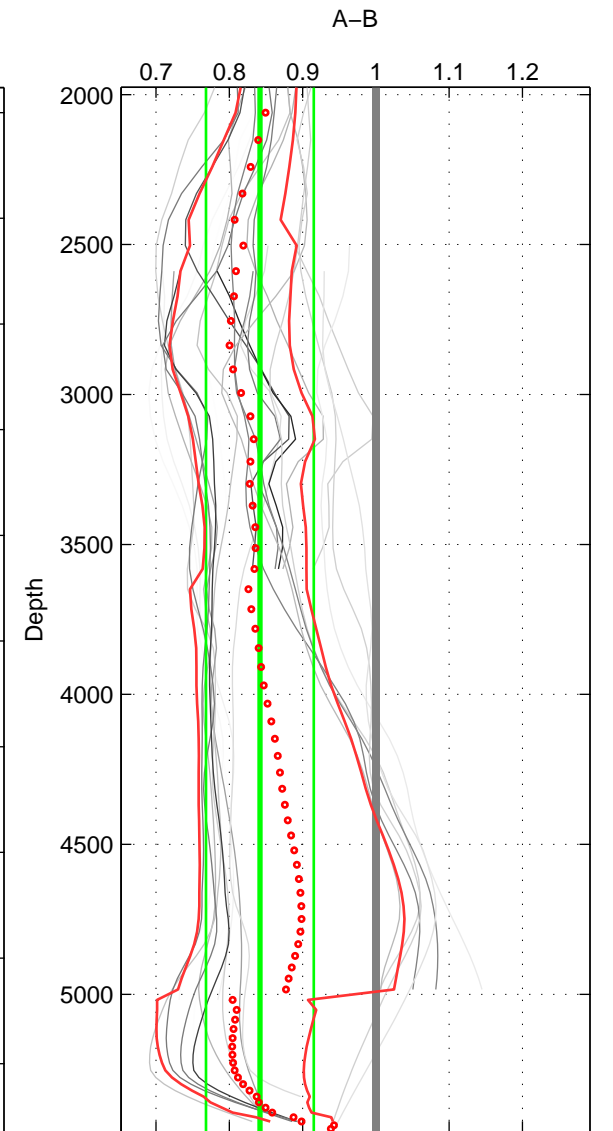

Cruise A (red). Date: Oct 2003 Cruisename: 233-316N20030922  
 Cruise B (blue). Date: May 2005 Cruisename: 306-74AB20050501

\*\*\* "Favourite" values are means of spaces 1 2 3.

	Offset	O.StDev	Ratio	R.Stdev	Rating
SIGMA:	-2.588	1.148	0.889	0.044	5
THETA:	-3.367	1.292	0.902	0.032	5
DEPTH:	-3.598	1.600	0.842	0.074	5
FAV. :	-3.185	1.347	0.878	0.050	5

Profiles of A: 6  
 Profiles of B: 5  
 Diff profs : 23  
 WMoffset (A-B): -2.5881  
 WMoffset stdev: 1.1481  
 WMratio (A/B): 0.88872  
 WMratio stdev: 0.044326

Quality (1-5): 5

Profiles of A: 6  
 Profiles of B: 5  
 Diff profs : 23  
 WMoffset (A-B): -3.367  
 WMoffset stdev: 1.2916  
 WMratio (A/B): 0.90202  
 WMratio stdev: 0.031682

Quality (1-5): 5

Profiles of A: 6  
 Profiles of B: 5  
 Diff profs : 23  
 WMoffset (A-B): -3.5985  
 WMoffset stdev: 1.6005  
 WMratio (A/B): 0.84176  
 WMratio stdev: 0.073622

Quality (1-5): 5