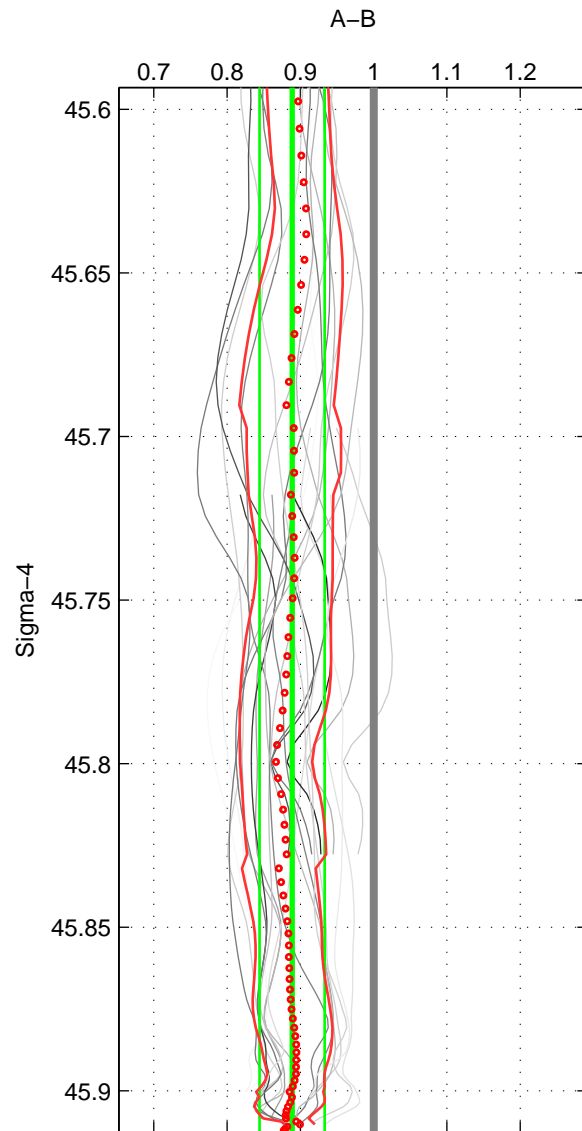

Cruise A (red). Date: Oct 2003 Cruisename: 233-316N20030922  
 Cruise B (blue). Date: May 2005 Cruisename: 306-74AB20050501

\*\*\* "Favourite" values are means of spaces 1 2 3.

	Offset	O.StDev	Ratio	R.Stdev	Rating
SIGMA:	-2.588	1.148	0.889	0.044	5
THETA:	-3.367	1.292	0.902	0.032	5
DEPTH:	-3.598	1.600	0.842	0.074	5
FAV. :	-3.185	1.347	0.878	0.050	5

Profiles of A: 6  
 Profiles of B: 5  
 Diff profs : 23  
 WMoffset (A-B): -2.5881  
 WMoffset stdev: 1.1481  
 WMratio (A/B): 0.88872  
 WMratio stdev: 0.044326

Quality (1-5): 5

Profiles of A: 6  
 Profiles of B: 5  
 Diff profs : 23  
 WMoffset (A-B): -3.367  
 WMoffset stdev: 1.2916  
 WMratio (A/B): 0.90202  
 WMratio stdev: 0.031682

Quality (1-5): 5

Profiles of A: 6  
 Profiles of B: 5  
 Diff profs : 23  
 WMoffset (A-B): -3.5985  
 WMoffset stdev: 1.6005  
 WMratio (A/B): 0.84176  
 WMratio stdev: 0.073622

Quality (1-5): 5