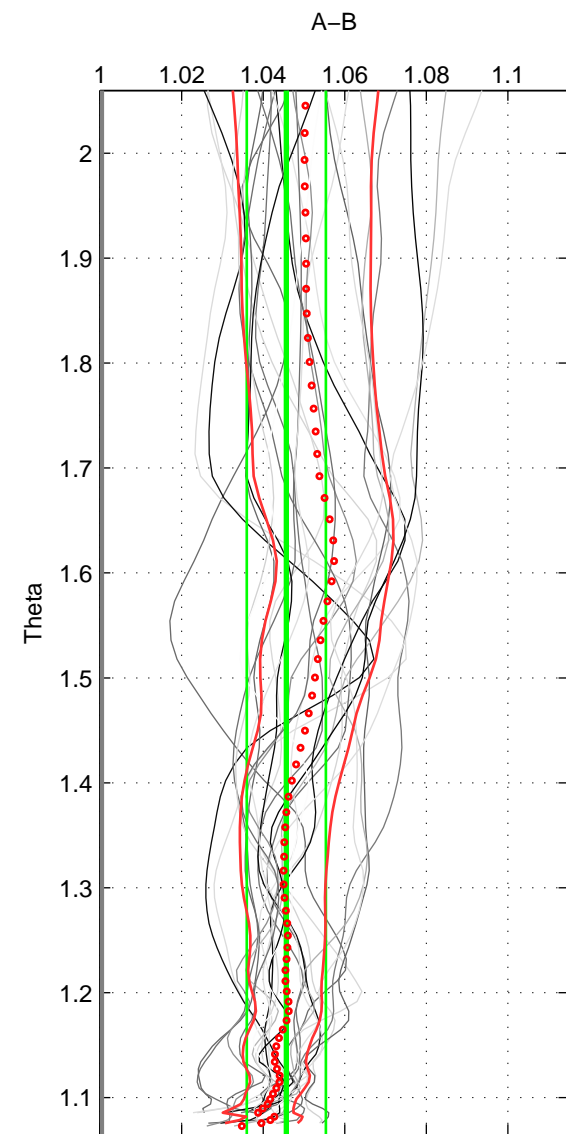

Cruise A (red). Date: Aug 1985 Cruisename: 496-325019850804

Cruise B (blue). Date: Oct 2008 Cruisename: 615-49NZ20081011

*** "Favourite" values are means of spaces 1 2 3.

	Offset	O.StDev	Ratio	R.Stdev	Rating
SIGMA:	6.611	1.437	1.044	0.010	5
THETA:	6.909	1.447	1.046	0.010	5
DEPTH:	6.277	1.160	1.042	0.008	5
FAV. :	6.599	1.348	1.044	0.009	5

Profiles of A: 12
 Profiles of B: 5
 Diff profs : 24
 WMoffset (A-B): 6.6108
 WMoffset stdev: 1.4365
 WMratio (A/B): 1.0436
 WMratio stdev: 0.0095709

Quality (1-5): 5

Profiles of A: 12
 Profiles of B: 5
 Diff profs : 24
 WMoffset (A-B): 6.9092
 WMoffset stdev: 1.4466
 WMratio (A/B): 1.0457
 WMratio stdev: 0.0096703

Quality (1-5): 5

Profiles of A: 12
 Profiles of B: 5
 Diff profs : 24
 WMoffset (A-B): 6.2774
 WMoffset stdev: 1.1595
 WMratio (A/B): 1.0422
 WMratio stdev: 0.0078715

Quality (1-5): 5