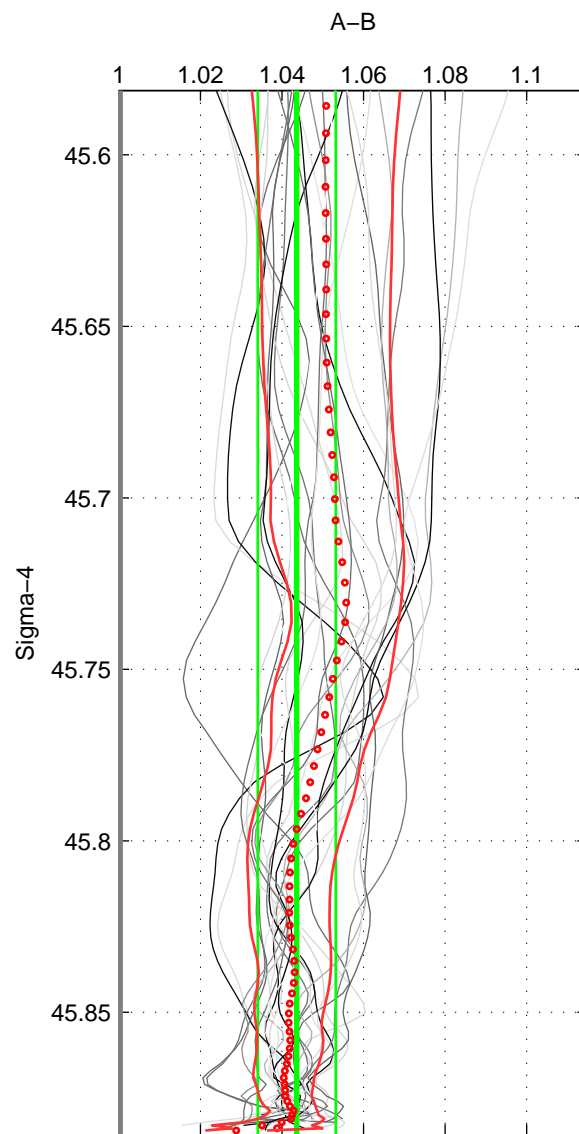

Cruise A (red). Date: Aug 1985 Cruisename: 496-325019850804

Cruise B (blue). Date: Oct 2008 Cruisename: 615-49NZ20081011

*** "Favourite" values are means of spaces 1 2 3.

	Offset	O.StDev	Ratio	R.Stdev	Rating
SIGMA:	6.611	1.437	1.044	0.010	5
THETA:	6.909	1.447	1.046	0.010	5
DEPTH:	6.277	1.160	1.042	0.008	5
FAV. :	6.599	1.348	1.044	0.009	5

Profiles of A: 12
 Profiles of B: 5
 Diff profs : 24
 WMoffset (A-B): 6.6108
 WMoffset stdev: 1.4365
 WMratio (A/B): 1.0436
 WMratio stdev: 0.0095709

Quality (1-5): 5

Profiles of A: 12
 Profiles of B: 5
 Diff profs : 24
 WMoffset (A-B): 6.9092
 WMoffset stdev: 1.4466
 WMratio (A/B): 1.0457
 WMratio stdev: 0.0096703

Quality (1-5): 5

Profiles of A: 12
 Profiles of B: 5
 Diff profs : 24
 WMoffset (A-B): 6.2774
 WMoffset stdev: 1.1595
 WMratio (A/B): 1.0422
 WMratio stdev: 0.0078715

Quality (1-5): 5