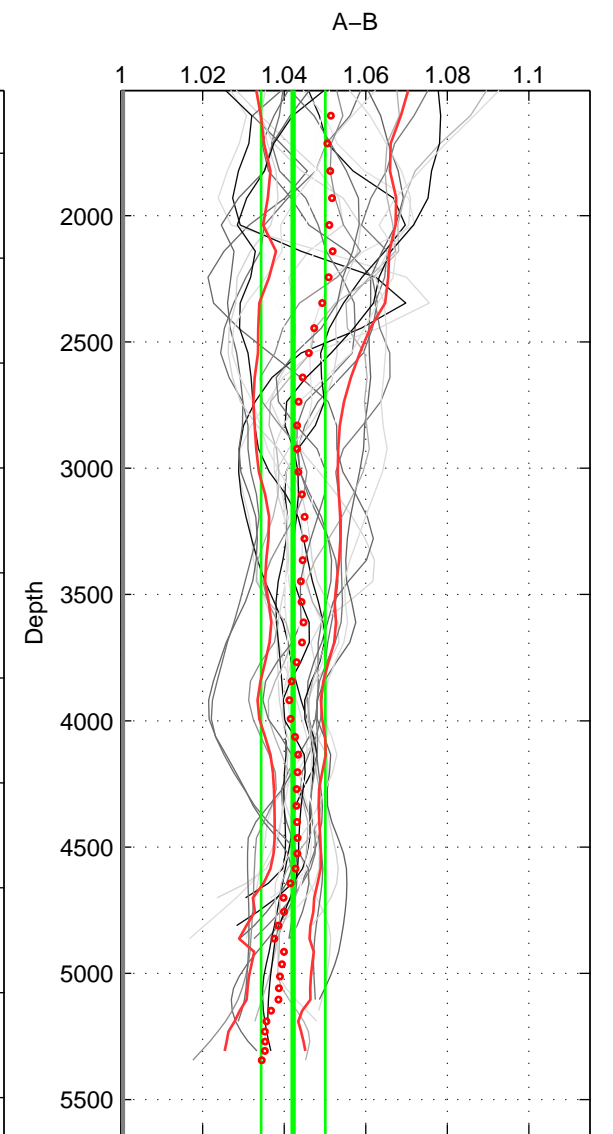

Cruise A (red). Date: Aug 1985 Cruisename: 496-325019850804

Cruise B (blue). Date: Oct 2008 Cruisename: 615-49NZ20081011

*** "Favourite" values are means of spaces 1 2 3.

	Offset	O.StDev	Ratio	R.Stdev	Rating
SIGMA:	6.611	1.437	1.044	0.010	5
THETA:	6.909	1.447	1.046	0.010	5
DEPTH:	6.277	1.160	1.042	0.008	5
FAV. :	6.599	1.348	1.044	0.009	5

Profiles of A: 12
 Profiles of B: 5
 Diff profs : 24
 WMoffset (A-B): 6.6108
 WMoffset stdev: 1.4365
 WMratio (A/B): 1.0436
 WMratio stdev: 0.0095709

Quality (1-5): 5

Profiles of A: 12
 Profiles of B: 5
 Diff profs : 24
 WMoffset (A-B): 6.9092
 WMoffset stdev: 1.4466
 WMratio (A/B): 1.0457
 WMratio stdev: 0.0096703

Quality (1-5): 5

Profiles of A: 12
 Profiles of B: 5
 Diff profs : 24
 WMoffset (A-B): 6.2774
 WMoffset stdev: 1.1595
 WMratio (A/B): 1.0422
 WMratio stdev: 0.0078715

Quality (1-5): 5