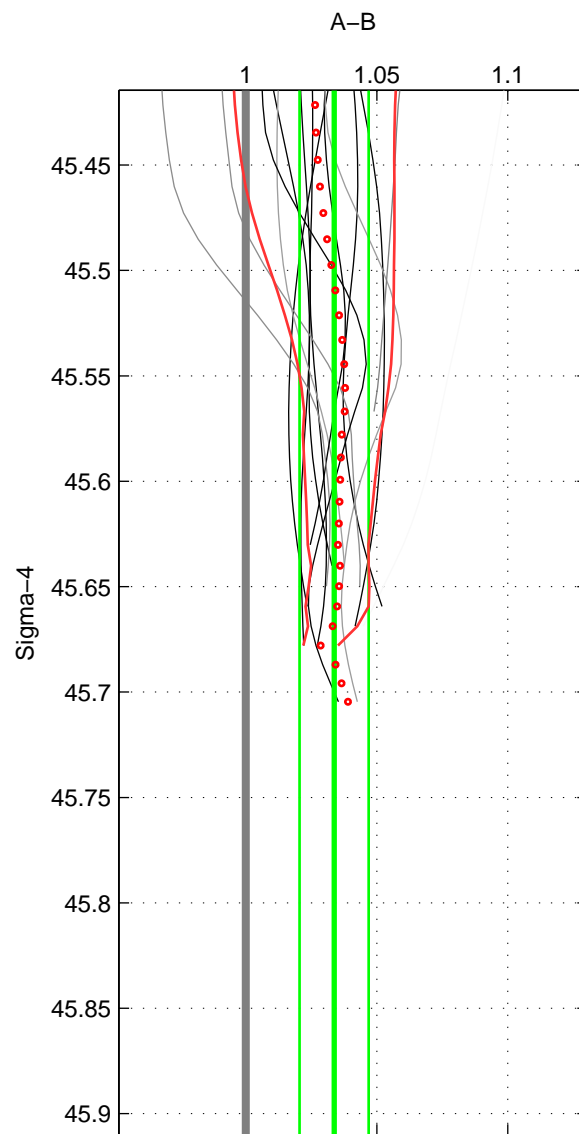

Cruise A (red). Date: Jul 2005 Cruisename: 669-49UF20050615
 Cruise B (blue). Date: Oct 1999 Cruisename: 688-49UP19990917

*** "Favourite" values are those of space 2.

	Offset	O.StDev	Ratio	R.Stdev	Rating
SIGMA:	4.736	1.933	1.034	0.013	4
THETA:	5.151	1.694	1.038	0.013	5
DEPTH:	5.433	0.202	1.042	0.001	3
FAV.:	5.151	1.694	1.038	0.013	5

Profiles of A: 18
 Profiles of B: 10
 Diff profs : 14
 WMoffset (A-B): 4.7356
 WMoffset stdev: 1.9326
 WMratio (A/B): 1.0337
 WMratio stdev: 0.013179

Quality (1-5): 4

Profiles of A: 18
 Profiles of B: 23
 Diff profs : 30
 WMoffset (A-B): 5.151
 WMoffset stdev: 1.6939
 WMratio (A/B): 1.038
 WMratio stdev: 0.012501

Quality (1-5): 5

Profiles of A: 18
 Profiles of B: 23
 Diff profs : 30
 WMoffset (A-B): 5.4329
 WMoffset stdev: 0.20205
 WMratio (A/B): 1.0418
 WMratio stdev: 0.00080389

Quality (1-5): 3

Please note that statistics are bad.