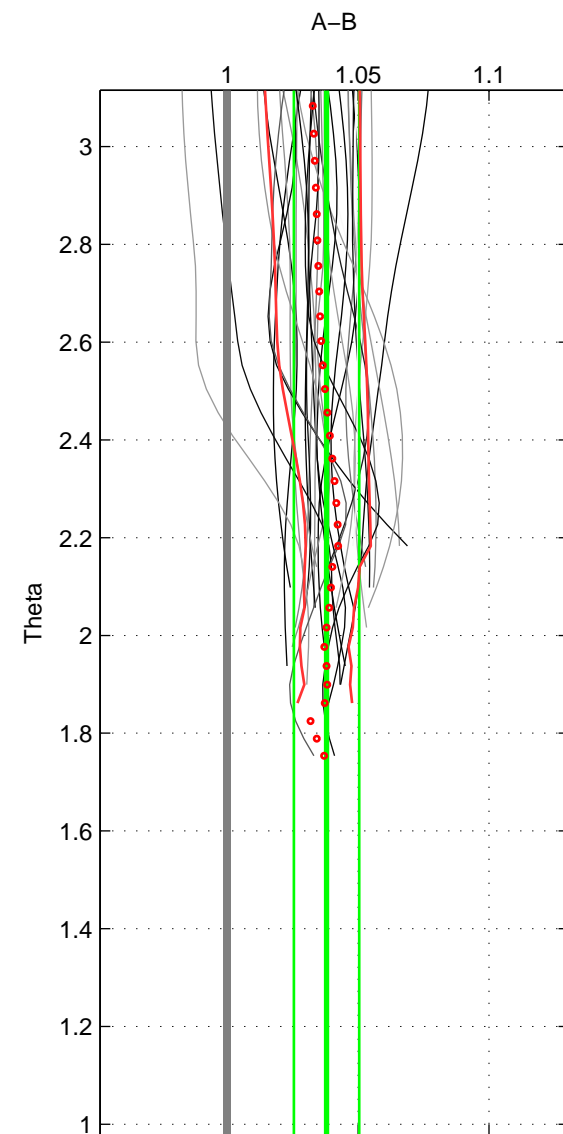

Cruise A (red). Date: Jul 2005 Cruisename: 669-49UF20050615
 Cruise B (blue). Date: Oct 1999 Cruisename: 688-49UP19990917

*** "Favourite" values are those of space 2.

	Offset	O.StDev	Ratio	R.Stdev	Rating
SIGMA:	4.736	1.933	1.034	0.013	4
THETA:	5.151	1.694	1.038	0.013	5
DEPTH:	5.433	0.202	1.042	0.001	3
FAV.:	5.151	1.694	1.038	0.013	5

Profiles of A: 18
 Profiles of B: 10
 Diff profs : 14
 WMoffset (A-B): 4.7356
 WMoffset stdev: 1.9326
 WMratio (A/B): 1.0337
 WMratio stdev: 0.013179

Quality (1-5): 4

Profiles of A: 18
 Profiles of B: 23
 Diff profs : 30
 WMoffset (A-B): 5.151
 WMoffset stdev: 1.6939
 WMratio (A/B): 1.038
 WMratio stdev: 0.012501

Quality (1-5): 5

Profiles of A: 18
 Profiles of B: 23
 Diff profs : 30
 WMoffset (A-B): 5.4329
 WMoffset stdev: 0.20205
 WMratio (A/B): 1.0418
 WMratio stdev: 0.00080389

Quality (1-5): 3

Please note that statistics are bad.