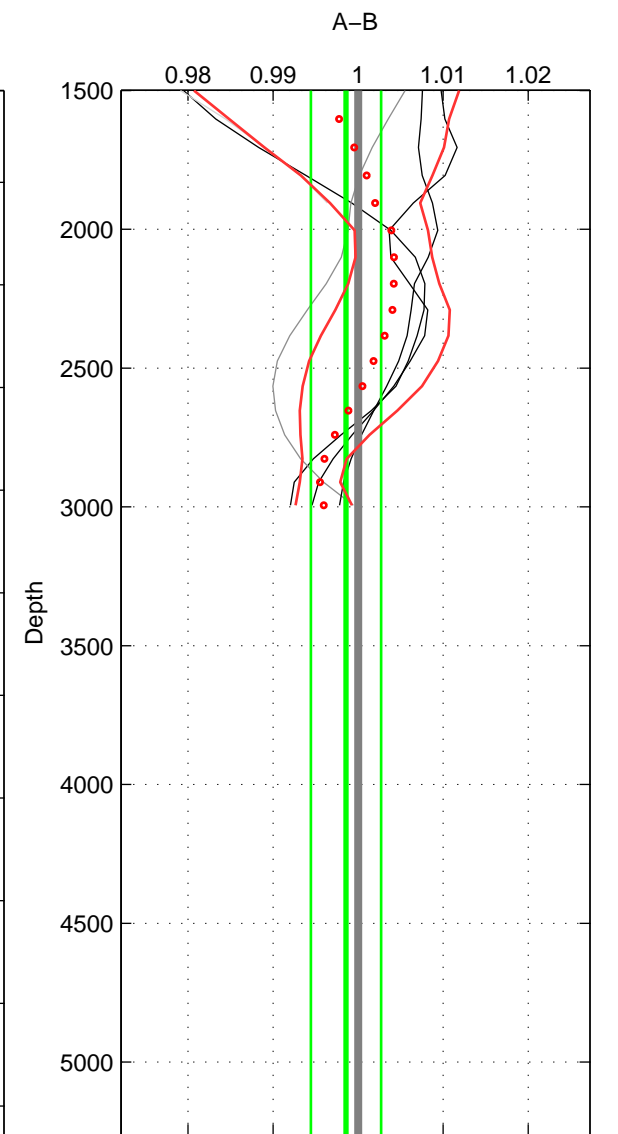

Cruise A (red). Date: Jun 2001 Cruisename: 591-49NZ20010604

Cruise B (blue). Date: Apr 2004 Cruisename: 600-49NZ20040327

\*\*\* "Favourite" values are means of spaces 1 2 3.

	Offset	O.StDev	Ratio	R.Stdev	Rating
SIGMA:	0.591	0.639	1.004	0.004	2
THETA:	0.297	0.712	1.002	0.005	2
DEPTH:	-0.239	0.651	0.999	0.004	2
FAV.:	0.216	0.667	1.001	0.004	2

Profiles of A: 5  
 Profiles of B: 3  
 Diff profs: 5  
 WMoffset (A-B): 0.59059  
 WMoffset stdev: 0.63896  
 WMratio (A/B): 1.0037  
 WMratio stdev: 0.0040684

Quality (1-5): 2

Profiles of A: 5  
 Profiles of B: 3  
 Diff profs: 5  
 WMoffset (A-B): 0.29693  
 WMoffset stdev: 0.71193  
 WMratio (A/B): 1.0019  
 WMratio stdev: 0.0045779

Quality (1-5): 2

Profiles of A: 5  
 Profiles of B: 3  
 Diff profs: 5  
 WMoffset (A-B): -0.23934  
 WMoffset stdev: 0.65103  
 WMratio (A/B): 0.99857  
 WMratio stdev: 0.0041357

Quality (1-5): 2