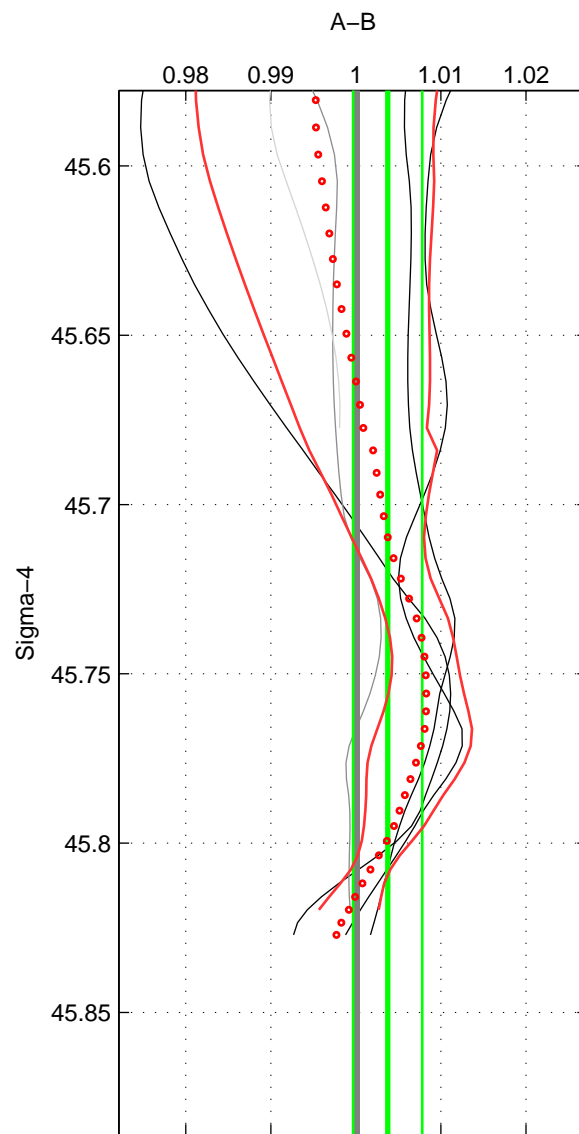

Cruise A (red). Date: Jun 2001 Cruisename: 591-49NZ20010604

Cruise B (blue). Date: Apr 2004 Cruisename: 600-49NZ20040327

\*\*\* "Favourite" values are means of spaces 1 2 3.

	Offset	O.StDev	Ratio	R.Stdev	Rating
SIGMA:	0.591	0.639	1.004	0.004	2
THETA:	0.297	0.712	1.002	0.005	2
DEPTH:	-0.239	0.651	0.999	0.004	2
FAV.:	0.216	0.667	1.001	0.004	2

Profiles of A: 5  
 Profiles of B: 3  
 Diff profs: 5  
 WMoffset (A-B): 0.59059  
 WMoffset stdev: 0.63896  
 WMratio (A/B): 1.0037  
 WMratio stdev: 0.0040684

Quality (1-5): 2

Profiles of A: 5  
 Profiles of B: 3  
 Diff profs: 5  
 WMoffset (A-B): 0.29693  
 WMoffset stdev: 0.71193  
 WMratio (A/B): 1.0019  
 WMratio stdev: 0.0045779

Quality (1-5): 2

Profiles of A: 5  
 Profiles of B: 3  
 Diff profs: 5  
 WMoffset (A-B): -0.23934  
 WMoffset stdev: 0.65103  
 WMratio (A/B): 0.99857  
 WMratio stdev: 0.0041357

Quality (1-5): 2