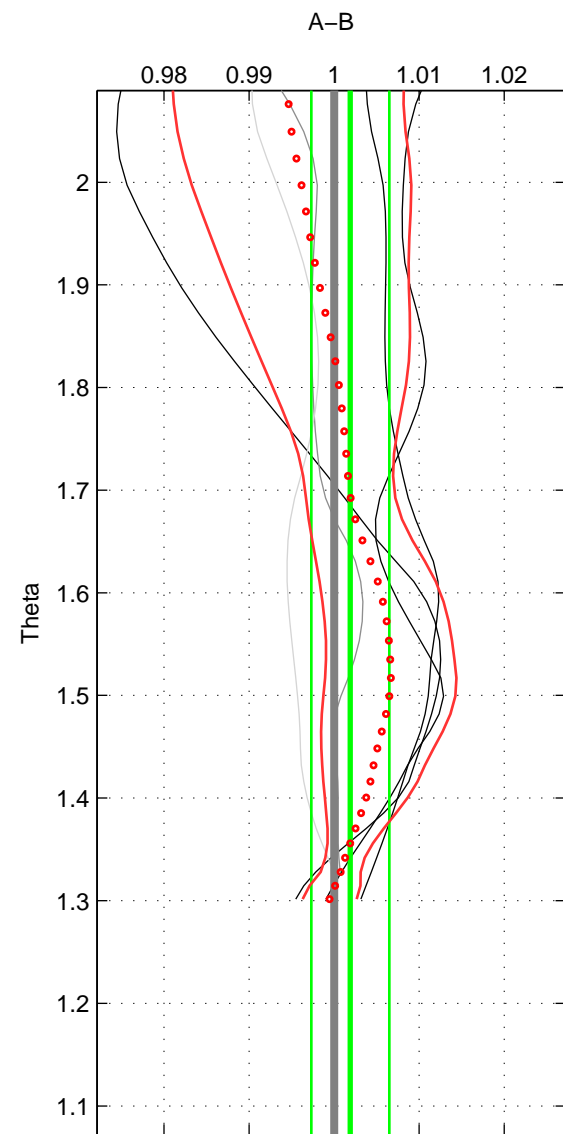

Cruise A (red). Date: Jun 2001 Cruisename: 591-49NZ20010604

Cruise B (blue). Date: Apr 2004 Cruisename: 600-49NZ20040327

\*\*\* "Favourite" values are means of spaces 1 2 3.

	Offset	O.StDev	Ratio	R.Stdev	Rating
SIGMA:	0.591	0.639	1.004	0.004	2
THETA:	0.297	0.712	1.002	0.005	2
DEPTH:	-0.239	0.651	0.999	0.004	2
FAV.:	0.216	0.667	1.001	0.004	2

Profiles of A: 5  
 Profiles of B: 3  
 Diff profs: 5  
 WMoffset (A-B): 0.59059  
 WMoffset stdev: 0.63896  
 WMratio (A/B): 1.0037  
 WMratio stdev: 0.0040684

Quality (1-5): 2

Profiles of A: 5  
 Profiles of B: 3  
 Diff profs: 5  
 WMoffset (A-B): 0.29693  
 WMoffset stdev: 0.71193  
 WMratio (A/B): 1.0019  
 WMratio stdev: 0.0045779

Quality (1-5): 2

Profiles of A: 5  
 Profiles of B: 3  
 Diff profs: 5  
 WMoffset (A-B): -0.23934  
 WMoffset stdev: 0.65103  
 WMratio (A/B): 0.99857  
 WMratio stdev: 0.0041357

Quality (1-5): 2