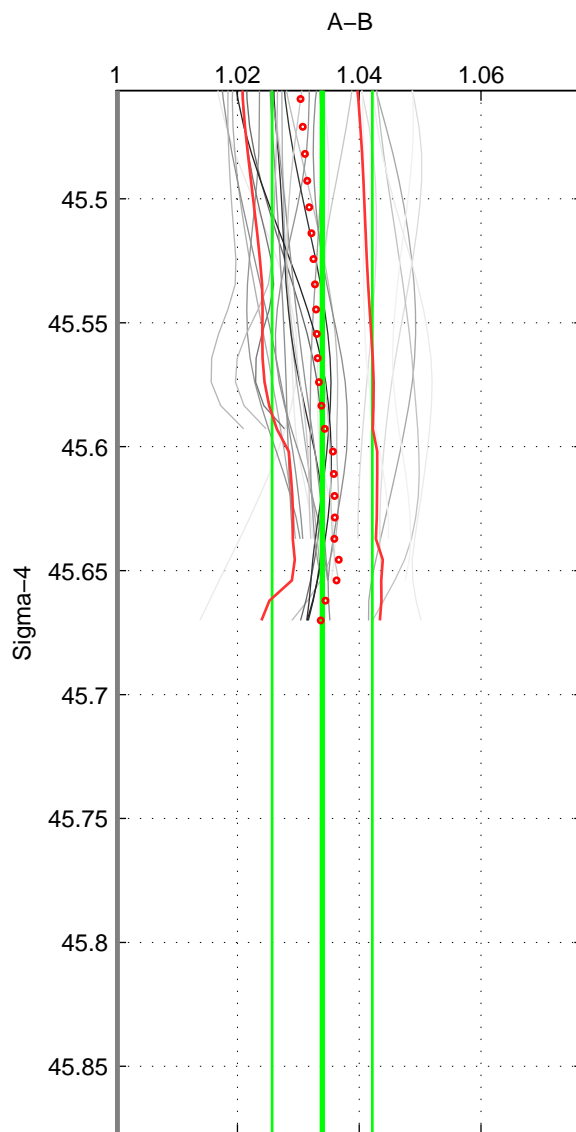

Cruise A (red). Date: Mar 1989 Cruisename: 507-32MW19890206

Cruise B (blue). Date: Apr 2006 Cruisename: 671-49UF20060418

\*\*\* "Favourite" values are means of spaces 1 2.

	Offset	O.StDev	Ratio	R.Stdev	Rating
SIGMA:	4.327	1.052	1.034	0.008	4
THETA:	4.170	1.007	1.033	0.008	4
DEPTH:	5.136	0.185	1.041	0.003	3
FAV.:	4.248	1.029	1.033	0.008	4

Profiles of A: 11  
 Profiles of B: 3  
 Diff profs : 29  
 WMoffset (A-B): 4.3268  
 WMoffset stdev: 1.0516  
 WMratio (A/B): 1.0339  
 WMratio stdev: 0.0082285

Quality (1-5): 4

Profiles of A: 11  
 Profiles of B: 3  
 Diff profs : 29  
 WMoffset (A-B): 4.1699  
 WMoffset stdev: 1.0072  
 WMratio (A/B): 1.0327  
 WMratio stdev: 0.0078929

Quality (1-5): 4

Profiles of A: 11  
 Profiles of B: 3  
 Diff profs : 29  
 WMoffset (A-B): 5.1359  
 WMoffset stdev: 0.18487  
 WMratio (A/B): 1.0407  
 WMratio stdev: 0.0030364

Quality (1-5): 3

Please note that statistics are bad.