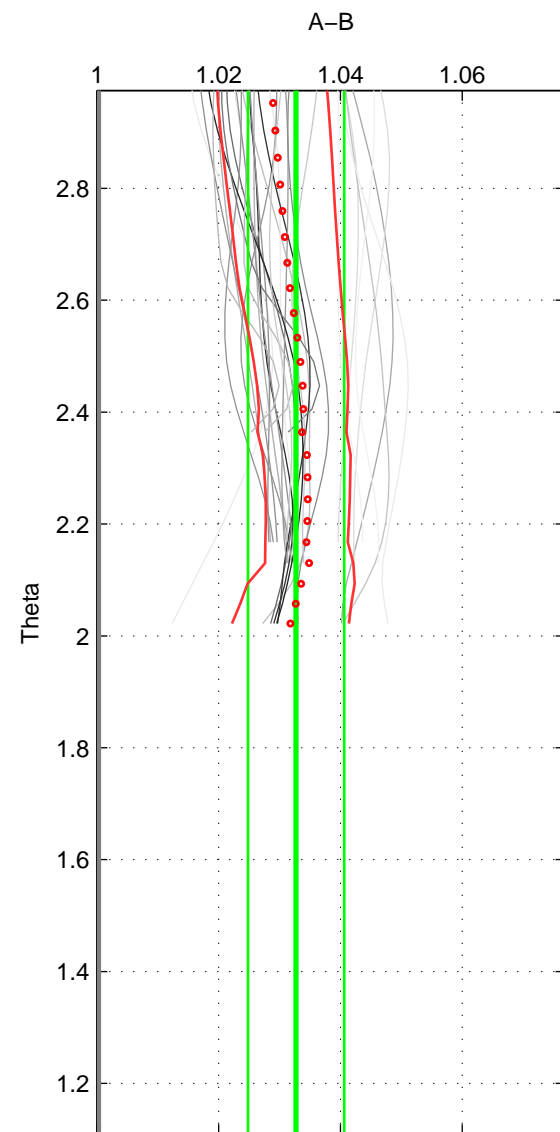

Cruise A (red). Date: Mar 1989 Cruisename: 507-32MW19890206

Cruise B (blue). Date: Apr 2006 Cruisename: 671-49UF20060418

\*\*\* "Favourite" values are means of spaces 1 2.

	Offset	O.StDev	Ratio	R.Stdev	Rating
SIGMA:	4.327	1.052	1.034	0.008	4
THETA:	4.170	1.007	1.033	0.008	4
DEPTH:	5.136	0.185	1.041	0.003	3
FAV.:	4.248	1.029	1.033	0.008	4

Profiles of A: 11  
 Profiles of B: 3  
 Diff profs : 29  
 WMoffset (A-B): 4.3268  
 WMoffset stdev: 1.0516  
 WMratio (A/B): 1.0339  
 WMratio stdev: 0.0082285

Quality (1-5): 4

Profiles of A: 11  
 Profiles of B: 3  
 Diff profs : 29  
 WMoffset (A-B): 4.1699  
 WMoffset stdev: 1.0072  
 WMratio (A/B): 1.0327  
 WMratio stdev: 0.0078929

Quality (1-5): 4

Profiles of A: 11  
 Profiles of B: 3  
 Diff profs : 29  
 WMoffset (A-B): 5.1359  
 WMoffset stdev: 0.18487  
 WMratio (A/B): 1.0407  
 WMratio stdev: 0.0030364

Quality (1-5): 3

Please note that statistics are bad.