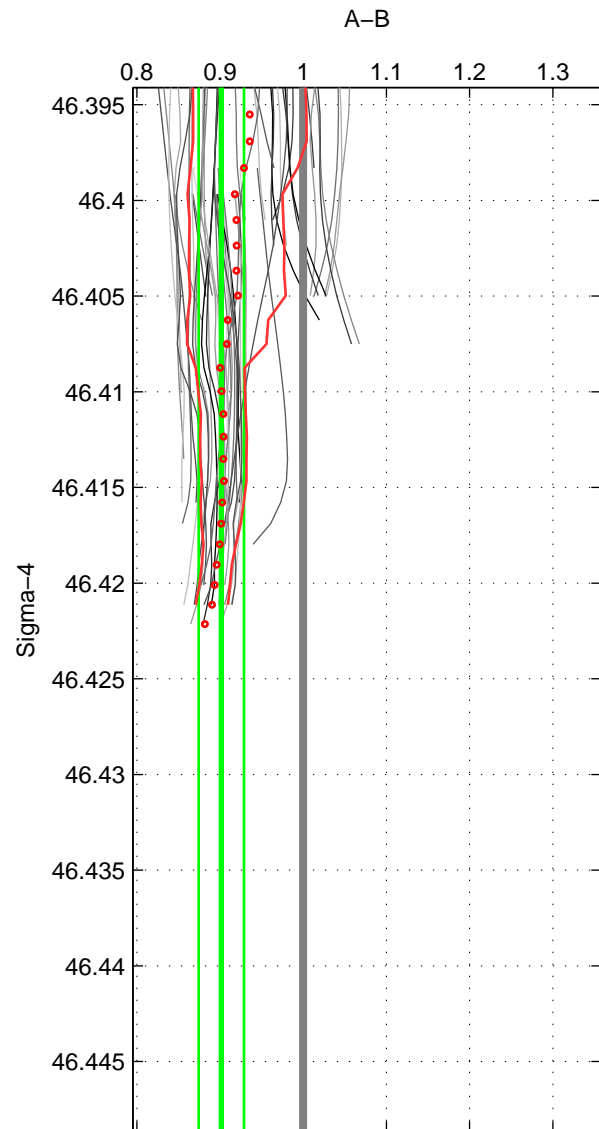

Cruise A (red). Date: Aug 1993 Cruisename: 87-58JH19930730

Cruise B (blue). Date: Jul 1996 Cruisename: 94-58JH19960720

*** "Favourite" values are means of spaces 2 3.

	Offset	O.StDev	Ratio	R.Stdev	Rating
SIGMA:	-1.149	0.327	0.902	0.027	3
THETA:	-0.978	0.274	0.917	0.023	4
DEPTH:	-0.610	0.195	0.948	0.016	4
FAV. :	-0.794	0.235	0.933	0.019	4

Profiles of A: 9
 Profiles of B: 26
 Diff profs : 54
 WMoffset (A-B): -1.1493
 WMoffset stdev: 0.32654
 WMratio (A/B): 0.90164
 WMratio stdev: 0.027222

Quality (1-5): 3

Profiles of A: 9
 Profiles of B: 26
 Diff profs : 53
 WMoffset (A-B): -0.97813
 WMoffset stdev: 0.27419
 WMratio (A/B): 0.91704
 WMratio stdev: 0.022685

Quality (1-5): 4

Profiles of A: 9
 Profiles of B: 26
 Diff profs : 54
 WMoffset (A-B): -0.61012
 WMoffset stdev: 0.19542
 WMratio (A/B): 0.9483
 WMratio stdev: 0.016184

Quality (1-5): 4