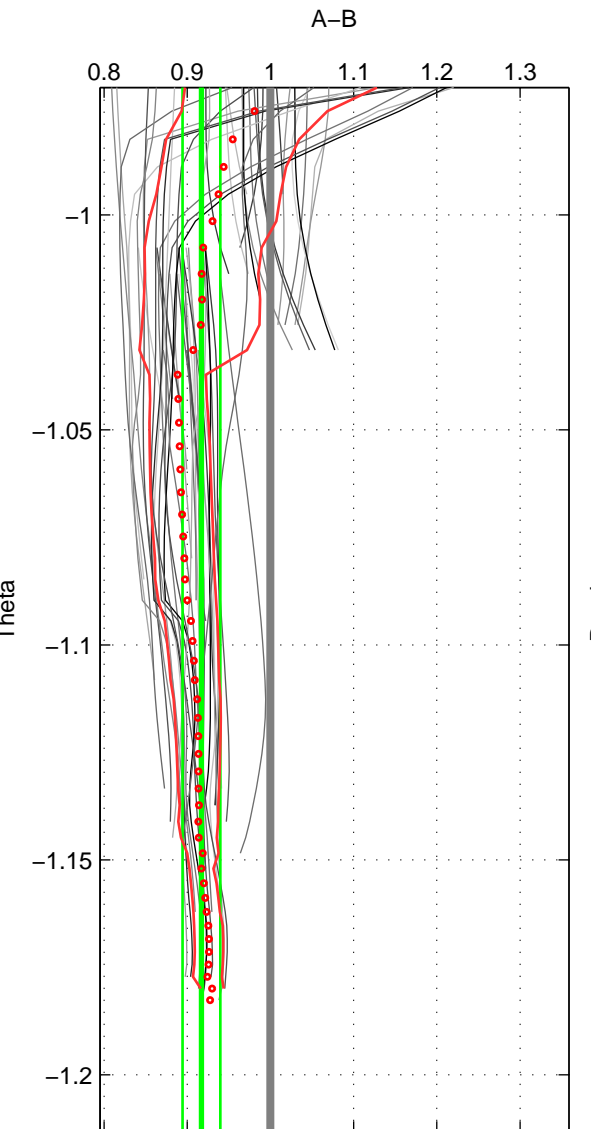

Cruise A (red). Date: Aug 1993 Cruisename: 87-58JH19930730

Cruise B (blue). Date: Jul 1996 Cruisename: 94-58JH19960720

*** "Favourite" values are means of spaces 2 3.

	Offset	O.StDev	Ratio	R.Stdev	Rating
SIGMA:	-1.149	0.327	0.902	0.027	3
THETA:	-0.978	0.274	0.917	0.023	4
DEPTH:	-0.610	0.195	0.948	0.016	4
FAV. :	-0.794	0.235	0.933	0.019	4

Profiles of A: 9
 Profiles of B: 26
 Diff profs : 54
 WMoffset (A-B): -1.1493
 WMoffset stdev: 0.32654
 WMratio (A/B): 0.90164
 WMratio stdev: 0.027222

Quality (1-5): 3

Profiles of A: 9
 Profiles of B: 26
 Diff profs : 53
 WMoffset (A-B): -0.97813
 WMoffset stdev: 0.27419
 WMratio (A/B): 0.91704
 WMratio stdev: 0.022685

Quality (1-5): 4

Profiles of A: 9
 Profiles of B: 26
 Diff profs : 54
 WMoffset (A-B): -0.61012
 WMoffset stdev: 0.19542
 WMratio (A/B): 0.9483
 WMratio stdev: 0.016184

Quality (1-5): 4