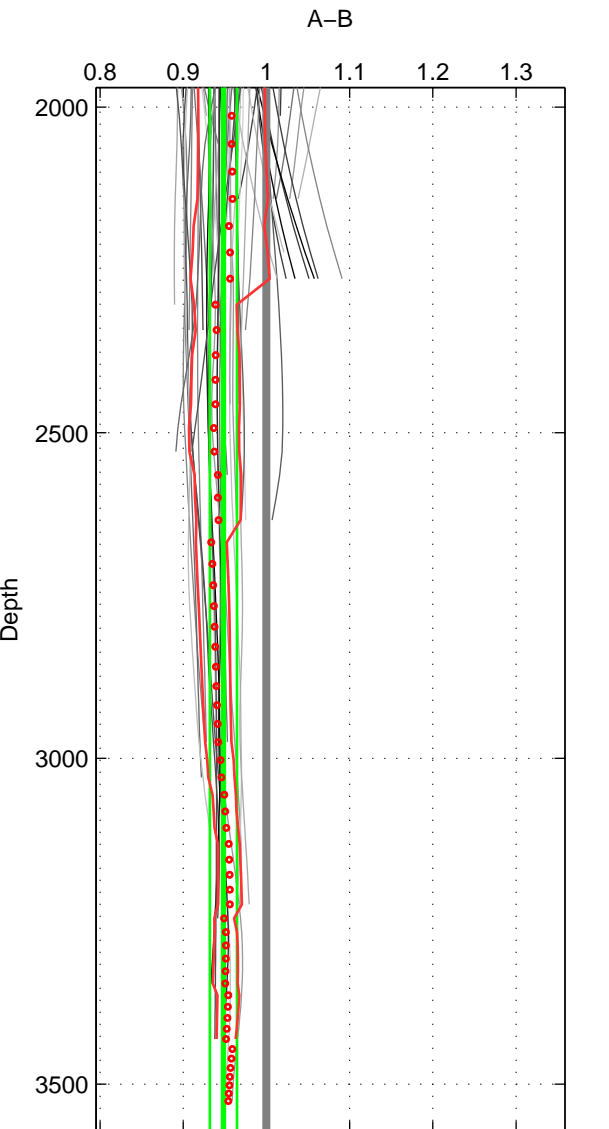

Cruise A (red). Date: Aug 1993 Cruisename: 87-58JH19930730

Cruise B (blue). Date: Jul 1996 Cruisename: 94-58JH19960720

*** "Favourite" values are means of spaces 2 3.

	Offset	O.StDev	Ratio	R.Stdev	Rating
SIGMA:	-1.149	0.327	0.902	0.027	3
THETA:	-0.978	0.274	0.917	0.023	4
DEPTH:	-0.610	0.195	0.948	0.016	4
FAV. :	-0.794	0.235	0.933	0.019	4

Profiles of A: 9
 Profiles of B: 26
 Diff profs : 54
 WMoffset (A-B): -1.1493
 WMoffset stdev: 0.32654
 WMratio (A/B): 0.90164
 WMratio stdev: 0.027222

Quality (1-5): 3

Profiles of A: 9
 Profiles of B: 26
 Diff profs : 53
 WMoffset (A-B): -0.97813
 WMoffset stdev: 0.27419
 WMratio (A/B): 0.91704
 WMratio stdev: 0.022685

Quality (1-5): 4

Profiles of A: 9
 Profiles of B: 26
 Diff profs : 54
 WMoffset (A-B): -0.61012
 WMoffset stdev: 0.19542
 WMratio (A/B): 0.9483
 WMratio stdev: 0.016184

Quality (1-5): 4