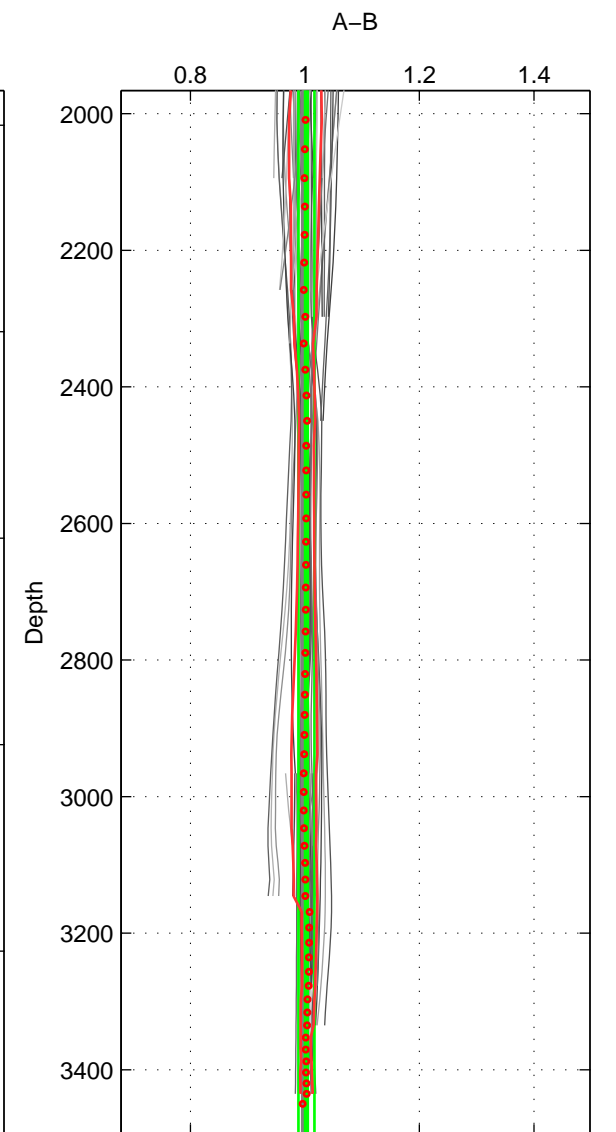

Cruise A (red). Date: Mar 1995 Cruisename: 73-58AA19950217

Cruise B (blue). Date: Nov 1996 Cruisename: 95-58JH19961030

\*\*\* "Favourite" values are means of spaces 1 2 3.

	Offset	O.StDev	Ratio	R.Stdev	Rating
SIGMA:	-0.219	0.231	0.980	0.021	4
THETA:	-0.203	0.232	0.982	0.021	4
DEPTH:	0.029	0.160	1.003	0.014	4
FAV. :	-0.131	0.208	0.988	0.018	4

Profiles of A: 14  
 Profiles of B: 13  
 Diff profs : 71  
 WMoffset (A-B): -0.21905  
 WMoffset stdev: 0.23136  
 WMratio (A/B): 0.98032  
 WMratio stdev: 0.020778

Quality (1-5): 4

Profiles of A: 14  
 Profiles of B: 13  
 Diff profs : 71  
 WMoffset (A-B): -0.20284  
 WMoffset stdev: 0.23221  
 WMratio (A/B): 0.98198  
 WMratio stdev: 0.020513

Quality (1-5): 4

Profiles of A: 14  
 Profiles of B: 13  
 Diff profs : 71  
 WMoffset (A-B): 0.029014  
 WMoffset stdev: 0.16012  
 WMratio (A/B): 1.0026  
 WMratio stdev: 0.014015

Quality (1-5): 4