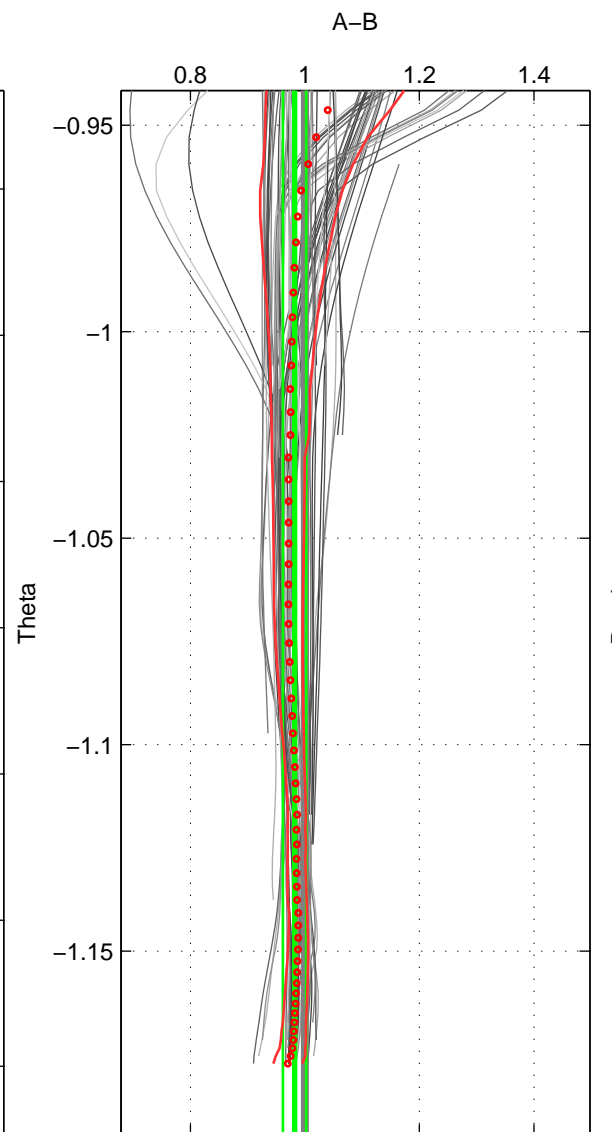

Cruise A (red). Date: Mar 1995 Cruisename: 73-58AA19950217

Cruise B (blue). Date: Nov 1996 Cruisename: 95-58JH19961030

\*\*\* "Favourite" values are means of spaces 1 2 3.

	Offset	O.StDev	Ratio	R.Stdev	Rating
SIGMA:	-0.219	0.231	0.980	0.021	4
THETA:	-0.203	0.232	0.982	0.021	4
DEPTH:	0.029	0.160	1.003	0.014	4
FAV. :	-0.131	0.208	0.988	0.018	4

Profiles of A: 14  
 Profiles of B: 13  
 Diff profs : 71  
 WMoffset (A-B): -0.21905  
 WMoffset stdev: 0.23136  
 WMratio (A/B): 0.98032  
 WMratio stdev: 0.020778

Quality (1-5): 4

Profiles of A: 14  
 Profiles of B: 13  
 Diff profs : 71  
 WMoffset (A-B): -0.20284  
 WMoffset stdev: 0.23221  
 WMratio (A/B): 0.98198  
 WMratio stdev: 0.020513

Quality (1-5): 4

Profiles of A: 14  
 Profiles of B: 13  
 Diff profs : 71  
 WMoffset (A-B): 0.029014  
 WMoffset stdev: 0.16012  
 WMratio (A/B): 1.0026  
 WMratio stdev: 0.014015

Quality (1-5): 4