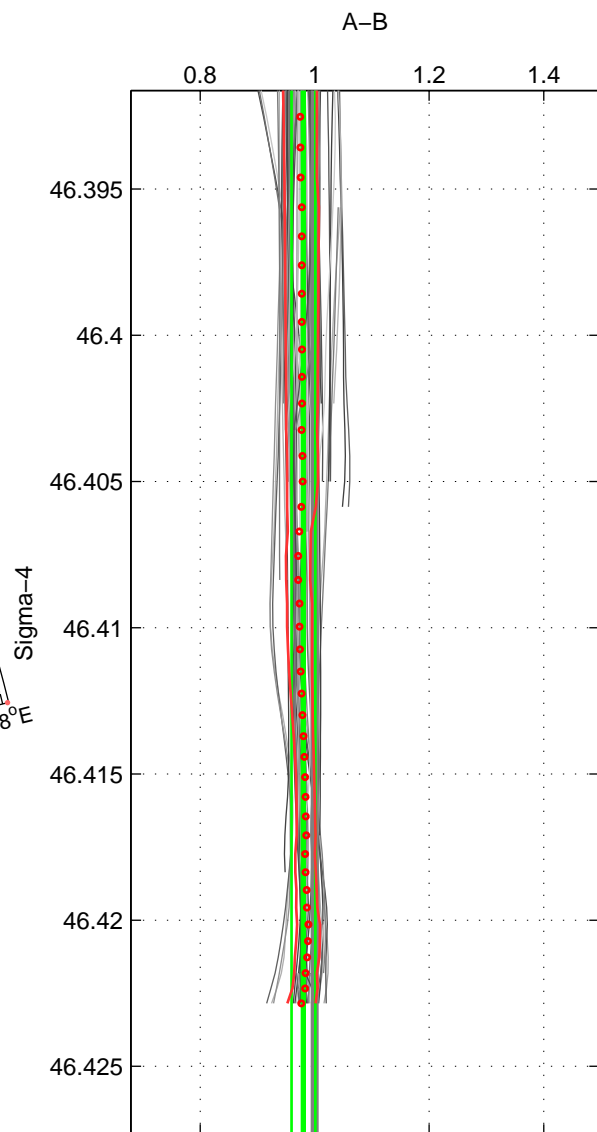

Cruise A (red). Date: Mar 1995 Cruisename: 73-58AA19950217

Cruise B (blue). Date: Nov 1996 Cruisename: 95-58JH19961030

\*\*\* "Favourite" values are means of spaces 1 2 3.

	Offset	O.StDev	Ratio	R.Stdev	Rating
SIGMA:	-0.219	0.231	0.980	0.021	4
THETA:	-0.203	0.232	0.982	0.021	4
DEPTH:	0.029	0.160	1.003	0.014	4
FAV. :	-0.131	0.208	0.988	0.018	4

Profiles of A: 14  
 Profiles of B: 13  
 Diff profs : 71  
 WMoffset (A-B): -0.21905  
 WMoffset stdev: 0.23136  
 WMratio (A/B): 0.98032  
 WMratio stdev: 0.020778

Quality (1-5): 4

Profiles of A: 14  
 Profiles of B: 13  
 Diff profs : 71  
 WMoffset (A-B): -0.20284  
 WMoffset stdev: 0.23221  
 WMratio (A/B): 0.98198  
 WMratio stdev: 0.020513

Quality (1-5): 4

Profiles of A: 14  
 Profiles of B: 13  
 Diff profs : 71  
 WMoffset (A-B): 0.029014  
 WMoffset stdev: 0.16012  
 WMratio (A/B): 1.0026  
 WMratio stdev: 0.014015

Quality (1-5): 4