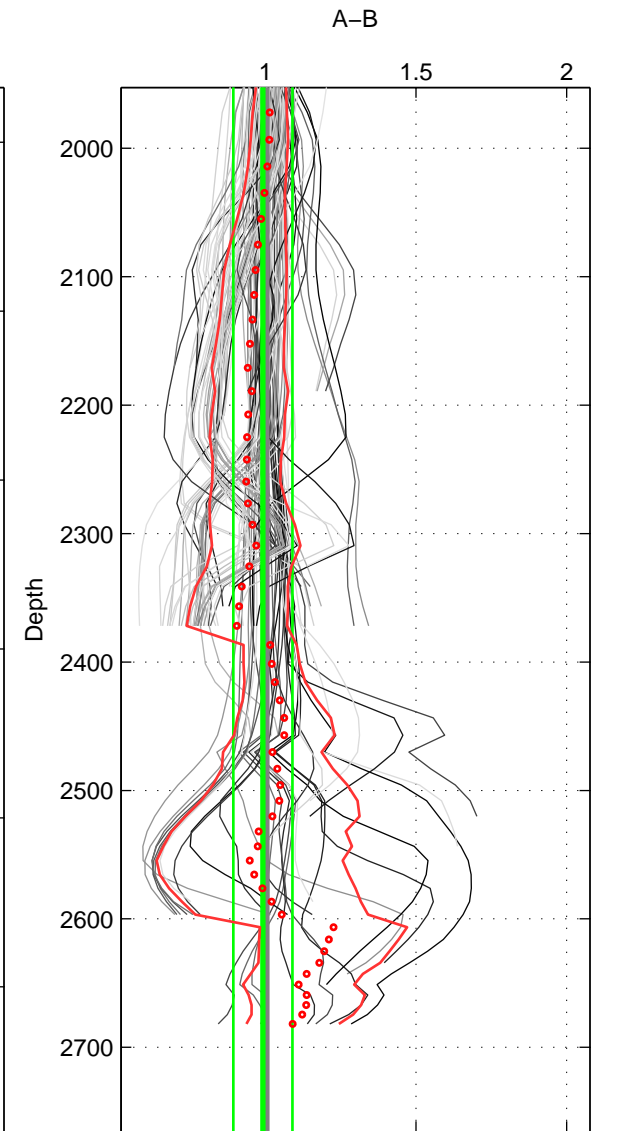

Cruise A (red). Date: Aug 1989 Cruisename: 293-64TR19890731

Cruise B (blue). Date: Apr 1991 Cruisename: 297-64TR19910408

*** "Favourite" values are means of spaces 1 2 3.

	Offset	O.StDev	Ratio	R.Stdev	Rating
SIGMA:	-0.135	0.534	0.990	0.048	4
THETA:	-0.067	0.418	0.995	0.039	4
DEPTH:	-0.167	1.182	0.991	0.098	4
FAV. :	-0.123	0.711	0.992	0.062	4

Profiles of A: 5
 Profiles of B: 29
 Diff profs : 100
 WMoffset (A-B): -0.13503
 WMoffset stdev: 0.53384
 WMratio (A/B): 0.99005
 WMratio stdev: 0.048312

Quality (1-5): 4

Profiles of A: 5
 Profiles of B: 29
 Diff profs : 100
 WMoffset (A-B): -0.066697
 WMoffset stdev: 0.41802
 WMratio (A/B): 0.99503
 WMratio stdev: 0.038607

Quality (1-5): 4

Profiles of A: 5
 Profiles of B: 29
 Diff profs : 100
 WMoffset (A-B): -0.16739
 WMoffset stdev: 1.1815
 WMratio (A/B): 0.9911
 WMratio stdev: 0.098107

Quality (1-5): 4