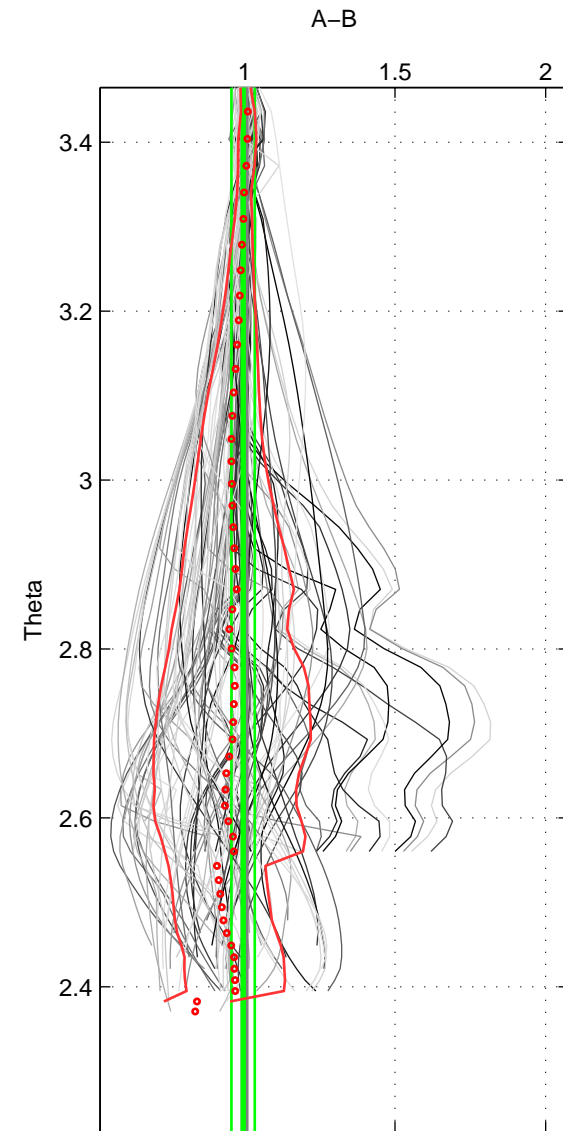

Cruise A (red). Date: Aug 1989 Cruisename: 293-64TR19890731

Cruise B (blue). Date: Apr 1991 Cruisename: 297-64TR19910408

*** "Favourite" values are means of spaces 1 2 3.

	Offset	O.StDev	Ratio	R.Stdev	Rating
SIGMA:	-0.135	0.534	0.990	0.048	4
THETA:	-0.067	0.418	0.995	0.039	4
DEPTH:	-0.167	1.182	0.991	0.098	4
FAV. :	-0.123	0.711	0.992	0.062	4

Profiles of A: 5
 Profiles of B: 29
 Diff profs : 100
 WMoffset (A-B): -0.13503
 WMoffset stdev: 0.53384
 WMratio (A/B): 0.99005
 WMratio stdev: 0.048312

Quality (1-5): 4

Profiles of A: 5
 Profiles of B: 29
 Diff profs : 100
 WMoffset (A-B): -0.066697
 WMoffset stdev: 0.41802
 WMratio (A/B): 0.99503
 WMratio stdev: 0.038607

Quality (1-5): 4

Profiles of A: 5
 Profiles of B: 29
 Diff profs : 100
 WMoffset (A-B): -0.16739
 WMoffset stdev: 1.1815
 WMratio (A/B): 0.9911
 WMratio stdev: 0.098107

Quality (1-5): 4