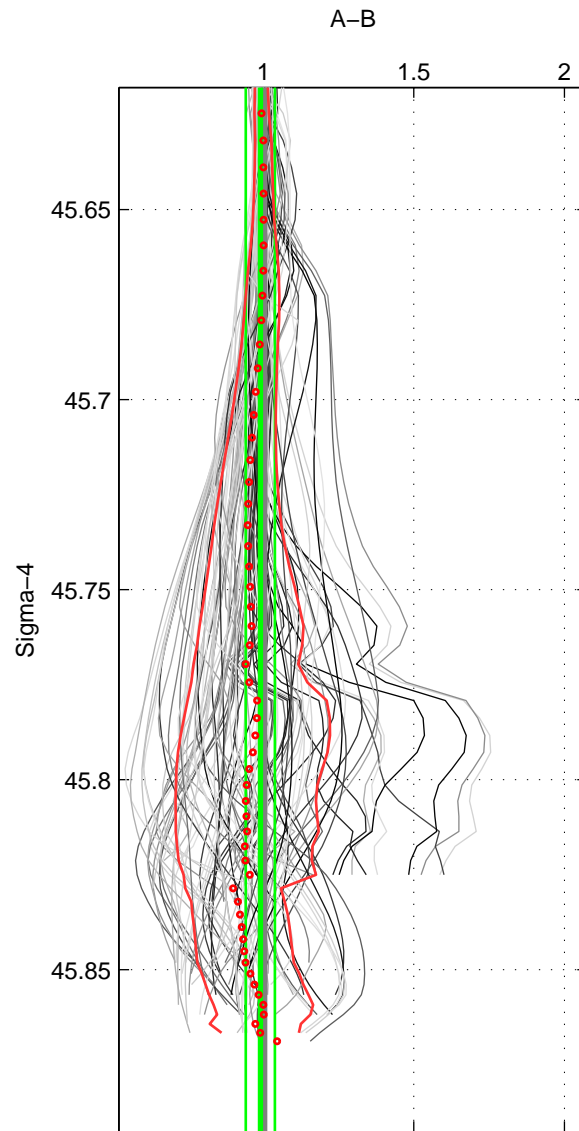

Cruise A (red). Date: Aug 1989 Cruisename: 293-64TR19890731

Cruise B (blue). Date: Apr 1991 Cruisename: 297-64TR19910408

*** "Favourite" values are means of spaces 1 2 3.

	Offset	O.StDev	Ratio	R.Stdev	Rating
SIGMA:	-0.135	0.534	0.990	0.048	4
THETA:	-0.067	0.418	0.995	0.039	4
DEPTH:	-0.167	1.182	0.991	0.098	4
FAV. :	-0.123	0.711	0.992	0.062	4

Profiles of A: 5
 Profiles of B: 29
 Diff profs : 100
 WMoffset (A-B): -0.13503
 WMoffset stdev: 0.53384
 WMratio (A/B): 0.99005
 WMratio stdev: 0.048312

Quality (1-5): 4

Profiles of A: 5
 Profiles of B: 29
 Diff profs : 100
 WMoffset (A-B): -0.066697
 WMoffset stdev: 0.41802
 WMratio (A/B): 0.99503
 WMratio stdev: 0.038607

Quality (1-5): 4

Profiles of A: 5
 Profiles of B: 29
 Diff profs : 100
 WMoffset (A-B): -0.16739
 WMoffset stdev: 1.1815
 WMratio (A/B): 0.9911
 WMratio stdev: 0.098107

Quality (1-5): 4