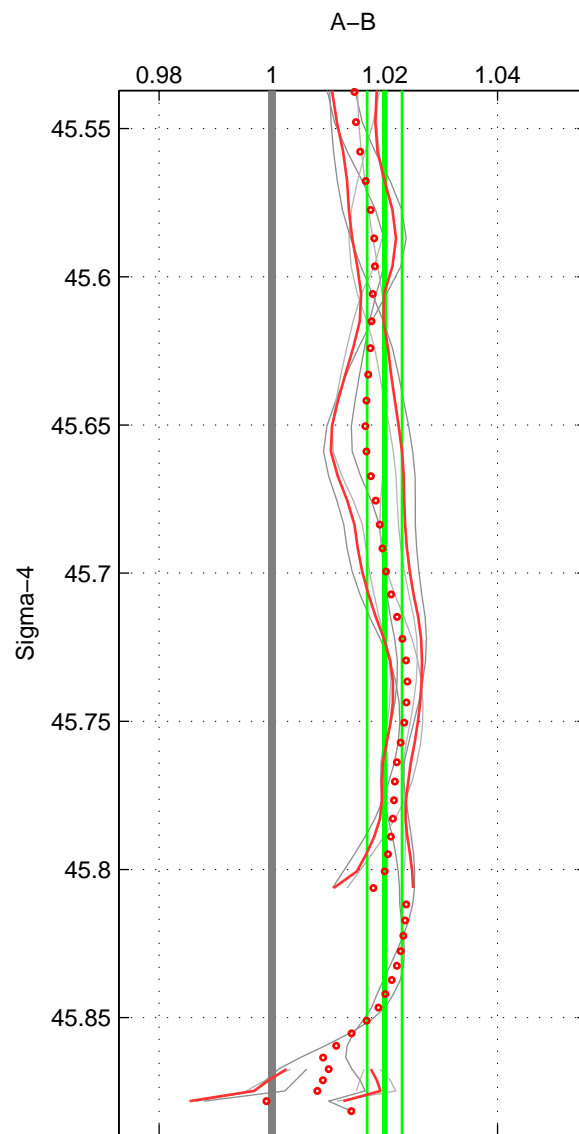

Cruise A (red). Date: Sep 2001 Cruisename: 556-49HG20010813

Cruise B (blue). Date: Jun 1999 Cruisename: 578-49K619990523

\*\*\* "Favourite" values are means of spaces 1 2 3.

	Offset	O.StDev	Ratio	R.Stdev	Rating
SIGMA:	3.197	0.493	1.020	0.003	3
THETA:	3.145	0.507	1.020	0.003	3
DEPTH:	2.897	0.404	1.018	0.003	3
FAV. :	3.080	0.468	1.019	0.003	3

Profiles of A: 3  
 Profiles of B: 3  
 Diff profs : 6  
 WMoffset (A-B): 3.1973  
 WMoffset stdev: 0.49281  
 WMratio (A/B): 1.02  
 WMratio stdev: 0.0030884

Quality (1-5): 3

Profiles of A: 3  
 Profiles of B: 3  
 Diff profs : 6  
 WMoffset (A-B): 3.1452  
 WMoffset stdev: 0.50715  
 WMratio (A/B): 1.0198  
 WMratio stdev: 0.0031973

Quality (1-5): 3

Profiles of A: 3  
 Profiles of B: 3  
 Diff profs : 6  
 WMoffset (A-B): 2.8968  
 WMoffset stdev: 0.40446  
 WMratio (A/B): 1.0181  
 WMratio stdev: 0.0025276

Quality (1-5): 3