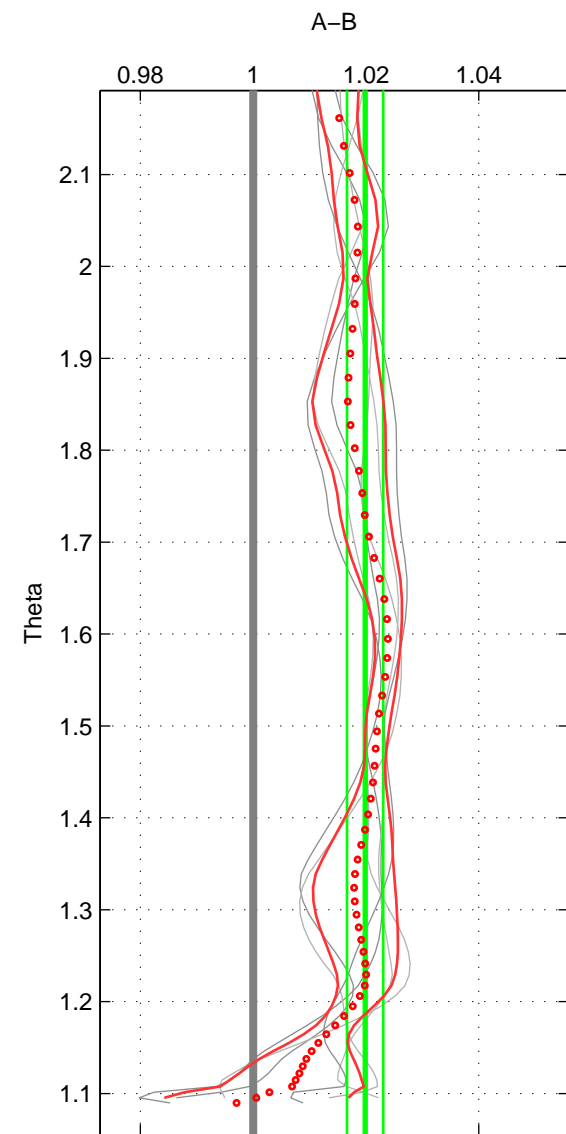

Cruise A (red). Date: Sep 2001 Cruisename: 556-49HG20010813

Cruise B (blue). Date: Jun 1999 Cruisename: 578-49K619990523

\*\*\* "Favourite" values are means of spaces 1 2 3.

	Offset	O.StDev	Ratio	R.Stdev	Rating
SIGMA:	3.197	0.493	1.020	0.003	3
THETA:	3.145	0.507	1.020	0.003	3
DEPTH:	2.897	0.404	1.018	0.003	3
FAV. :	3.080	0.468	1.019	0.003	3

Profiles of A: 3  
 Profiles of B: 3  
 Diff profs : 6  
 WMoffset (A-B): 3.1973  
 WMoffset stdev: 0.49281  
 WMratio (A/B): 1.02  
 WMratio stdev: 0.0030884

Quality (1-5): 3

Profiles of A: 3  
 Profiles of B: 3  
 Diff profs : 6  
 WMoffset (A-B): 3.1452  
 WMoffset stdev: 0.50715  
 WMratio (A/B): 1.0198  
 WMratio stdev: 0.0031973

Quality (1-5): 3

Profiles of A: 3  
 Profiles of B: 3  
 Diff profs : 6  
 WMoffset (A-B): 2.8968  
 WMoffset stdev: 0.40446  
 WMratio (A/B): 1.0181  
 WMratio stdev: 0.0025276

Quality (1-5): 3