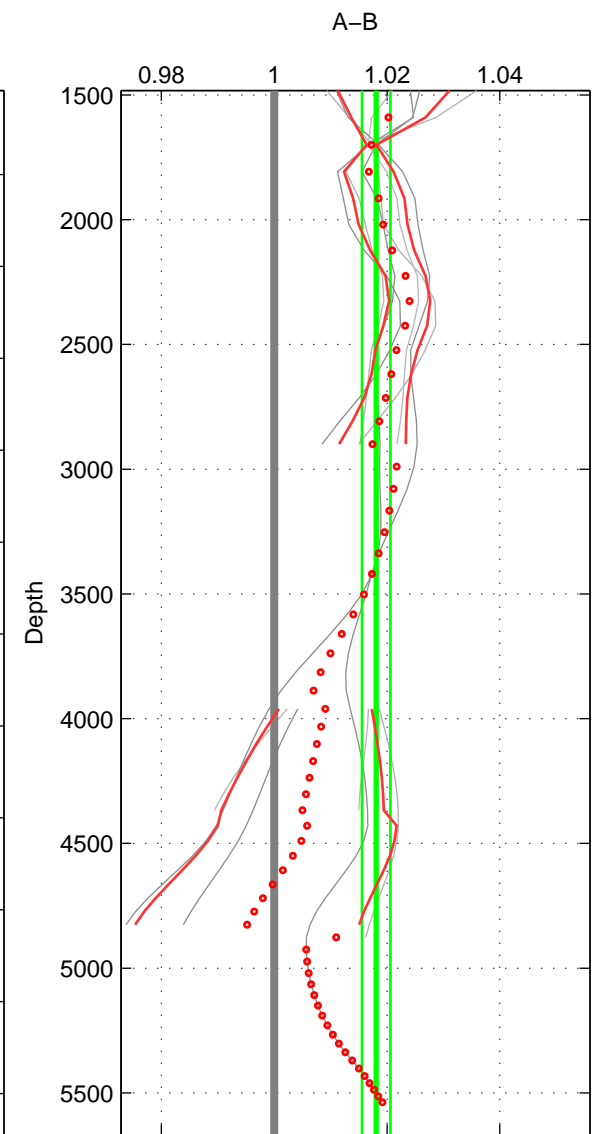

Cruise A (red). Date: Sep 2001 Cruisename: 556-49HG20010813

Cruise B (blue). Date: Jun 1999 Cruisename: 578-49K619990523

\*\*\* "Favourite" values are means of spaces 1 2 3.

	Offset	O.StDev	Ratio	R.Stdev	Rating
SIGMA:	3.197	0.493	1.020	0.003	3
THETA:	3.145	0.507	1.020	0.003	3
DEPTH:	2.897	0.404	1.018	0.003	3
FAV. :	3.080	0.468	1.019	0.003	3

Profiles of A: 3  
 Profiles of B: 3  
 Diff profs : 6  
 WMoffset (A-B): 3.1973  
 WMoffset stdev: 0.49281  
 WMratio (A/B): 1.02  
 WMratio stdev: 0.0030884

Quality (1-5): 3

Profiles of A: 3  
 Profiles of B: 3  
 Diff profs : 6  
 WMoffset (A-B): 3.1452  
 WMoffset stdev: 0.50715  
 WMratio (A/B): 1.0198  
 WMratio stdev: 0.0031973

Quality (1-5): 3

Profiles of A: 3  
 Profiles of B: 3  
 Diff profs : 6  
 WMoffset (A-B): 2.8968  
 WMoffset stdev: 0.40446  
 WMratio (A/B): 1.0181  
 WMratio stdev: 0.0025276

Quality (1-5): 3