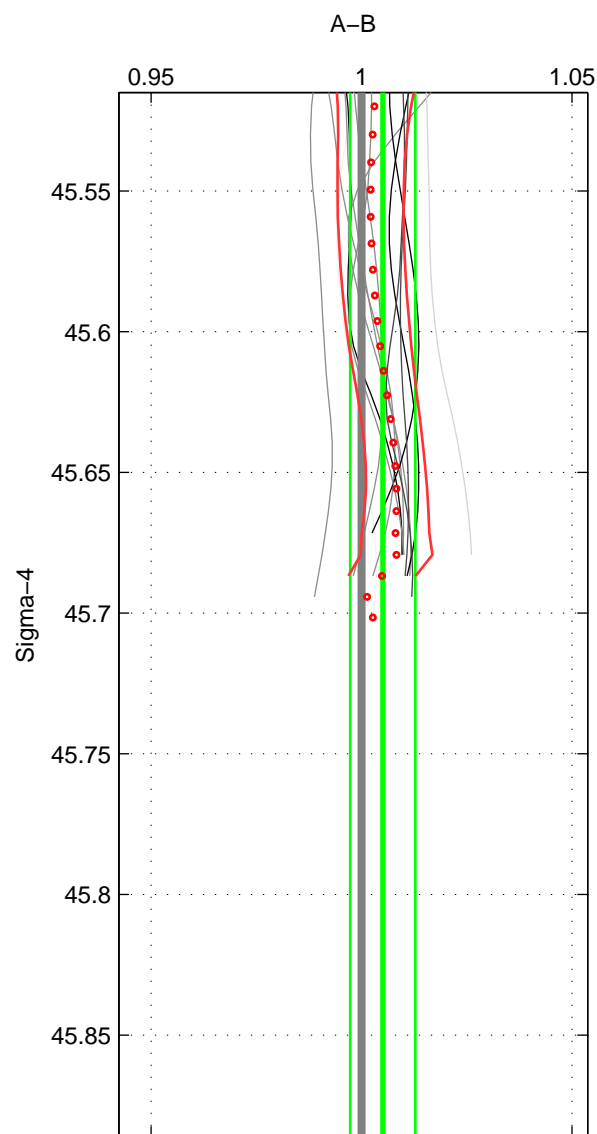

Cruise A (red). Date: Jun 2001 Cruisename: 591-49NZ20010604

Cruise B (blue). Date: May 2002 Cruisename: 696-49UP20020424

*** "Favourite" values are means of spaces 1 2.

	Offset	O.StDev	Ratio	R.Stdev	Rating
SIGMA:	0.800	1.229	1.005	0.008	4
THETA:	0.368	1.723	1.002	0.011	4
DEPTH:	0.199	0.930	1.001	0.006	3
FAV.:	0.584	1.476	1.004	0.009	4

Profiles of A: 5
 Profiles of B: 11
 Diff profs: 13
 WMoffset (A-B): 0.79981
 WMoffset stdev: 1.2291
 WMratio (A/B): 1.0051
 WMratio stdev: 0.0077297

Quality (1-5): 4

Profiles of A: 5
 Profiles of B: 11
 Diff profs: 14
 WMoffset (A-B): 0.36793
 WMoffset stdev: 1.723
 WMratio (A/B): 1.0024
 WMratio stdev: 0.010882

Quality (1-5): 4

Profiles of A: 5
 Profiles of B: 11
 Diff profs: 13
 WMoffset (A-B): 0.19884
 WMoffset stdev: 0.92961
 WMratio (A/B): 1.0012
 WMratio stdev: 0.0057846

Quality (1-5): 3

Please note that statistics are bad.