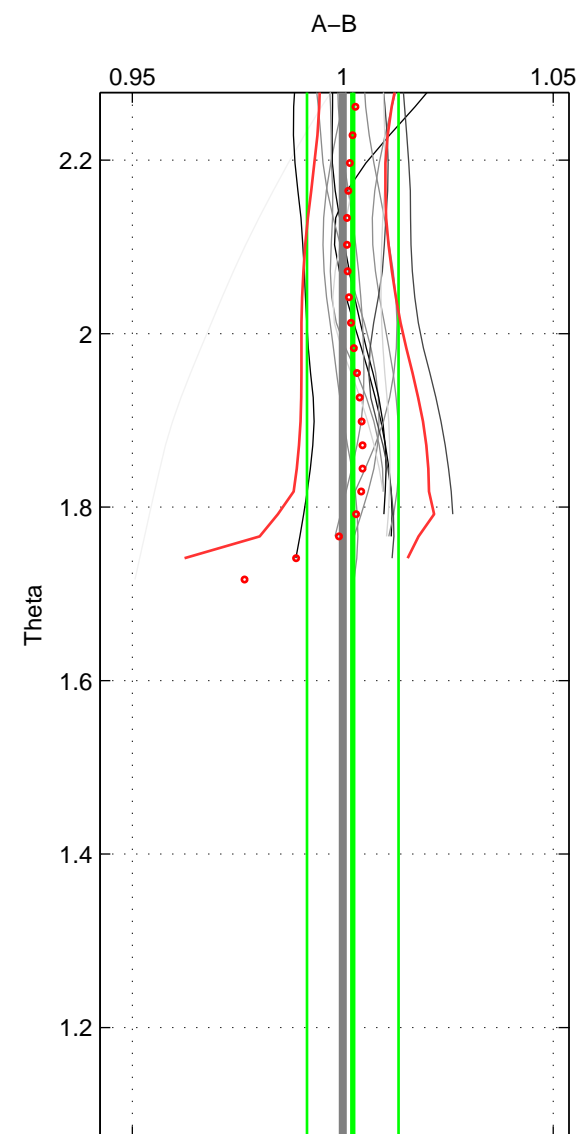

Cruise A (red). Date: Jun 2001 Cruisename: 591-49NZ20010604

Cruise B (blue). Date: May 2002 Cruisename: 696-49UP20020424

*** "Favourite" values are means of spaces 1 2.

	Offset	O.StDev	Ratio	R.Stdev	Rating
SIGMA:	0.800	1.229	1.005	0.008	4
THETA:	0.368	1.723	1.002	0.011	4
DEPTH:	0.199	0.930	1.001	0.006	3
FAV.:	0.584	1.476	1.004	0.009	4

Profiles of A: 5
 Profiles of B: 11
 Diff profs: 13
 WMoffset (A-B): 0.79981
 WMoffset stdev: 1.2291
 WMratio (A/B): 1.0051
 WMratio stdev: 0.0077297

Quality (1-5): 4

Profiles of A: 5
 Profiles of B: 11
 Diff profs: 14
 WMoffset (A-B): 0.36793
 WMoffset stdev: 1.723
 WMratio (A/B): 1.0024
 WMratio stdev: 0.010882

Quality (1-5): 4

Profiles of A: 5
 Profiles of B: 11
 Diff profs: 13
 WMoffset (A-B): 0.19884
 WMoffset stdev: 0.92961
 WMratio (A/B): 1.0012
 WMratio stdev: 0.0057846

Quality (1-5): 3

Please note that statistics are bad.