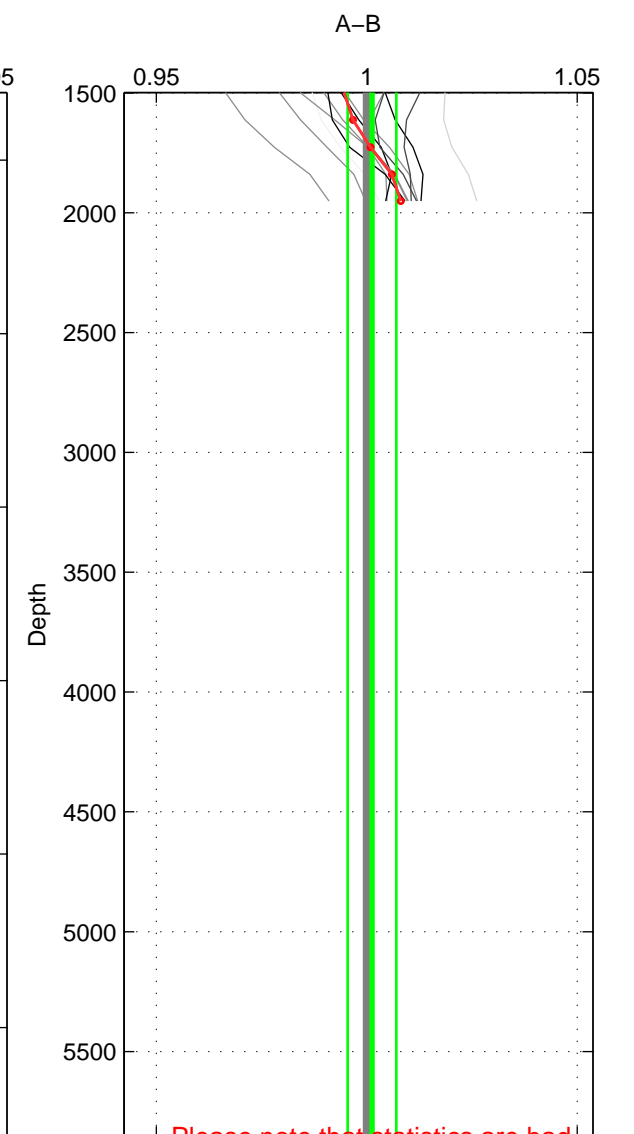

Cruise A (red). Date: Jun 2001 Cruisename: 591-49NZ20010604

Cruise B (blue). Date: May 2002 Cruisename: 696-49UP20020424

*** "Favourite" values are means of spaces 1 2.

	Offset	O.StDev	Ratio	R.Stdev	Rating
SIGMA:	0.800	1.229	1.005	0.008	4
THETA:	0.368	1.723	1.002	0.011	4
DEPTH:	0.199	0.930	1.001	0.006	3
FAV.:	0.584	1.476	1.004	0.009	4

Profiles of A: 5
 Profiles of B: 11
 Diff profs: 13
 WMoffset (A-B): 0.79981
 WMoffset stdev: 1.2291
 WMratio (A/B): 1.0051
 WMratio stdev: 0.0077297

Quality (1-5): 4

Profiles of A: 5
 Profiles of B: 11
 Diff profs: 14
 WMoffset (A-B): 0.36793
 WMoffset stdev: 1.723
 WMratio (A/B): 1.0024
 WMratio stdev: 0.010882

Quality (1-5): 4

Profiles of A: 5
 Profiles of B: 11
 Diff profs: 13
 WMoffset (A-B): 0.19884
 WMoffset stdev: 0.92961
 WMratio (A/B): 1.0012
 WMratio stdev: 0.0057846

Quality (1-5): 3

Please note that statistics are bad.