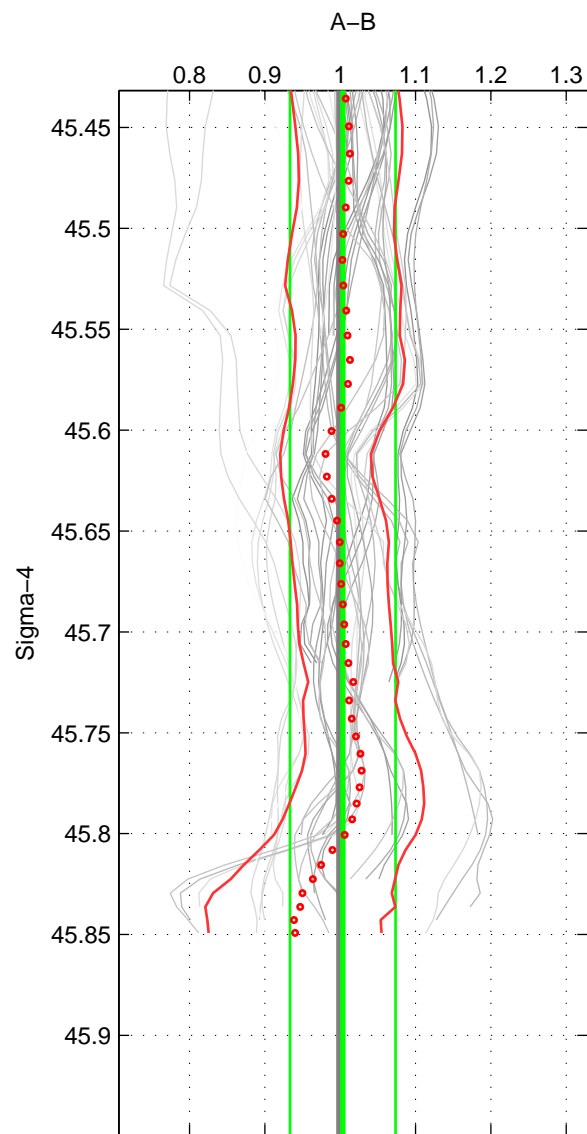

Cruise A (red). Date: May 1983 Cruisename: 240-32OC19830501

Cruise B (blue). Date: May 1996 Cruisename: 249-33LK19960415

\*\*\* "Favourite" values are means of spaces 1 2 3.

	Offset	O.StDev	Ratio	R.Stdev	Rating
SIGMA:	-0.014	1.263	1.003	0.070	4
THETA:	0.108	1.319	1.007	0.066	4
DEPTH:	-1.575	1.407	0.926	0.056	4
FAV. :	-0.494	1.330	0.979	0.064	4

Profiles of A: 4  
 Profiles of B: 10  
 Diff profs : 38  
 WMoffset (A-B): -0.014062  
 WMoffset stdev: 1.2633  
 WMratio (A/B): 1.0034  
 WMratio stdev: 0.07006

Quality (1-5): 4

Profiles of A: 4  
 Profiles of B: 9  
 Diff profs : 34  
 WMoffset (A-B): 0.1081  
 WMoffset stdev: 1.3191  
 WMratio (A/B): 1.0071  
 WMratio stdev: 0.066172

Quality (1-5): 4

Profiles of A: 5  
 Profiles of B: 9  
 Diff profs : 42  
 WMoffset (A-B): -1.5755  
 WMoffset stdev: 1.4065  
 WMratio (A/B): 0.92575  
 WMratio stdev: 0.055569

Quality (1-5): 4