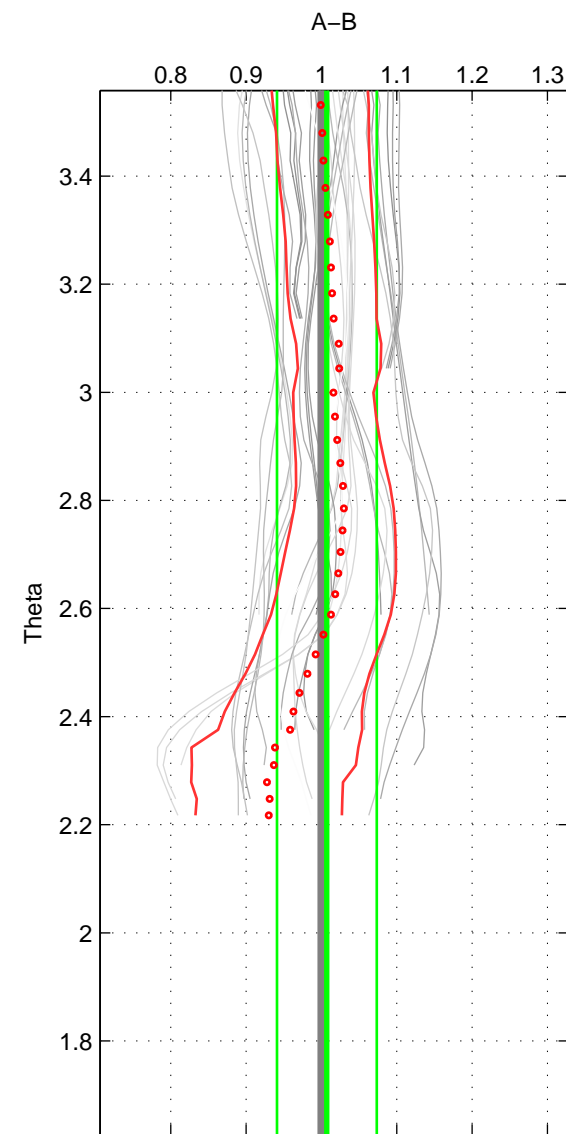

Cruise A (red). Date: May 1983 Cruisename: 240-32OC19830501

Cruise B (blue). Date: May 1996 Cruisename: 249-33LK19960415

\*\*\* "Favourite" values are means of spaces 1 2 3.

	Offset	O.StDev	Ratio	R.Stdev	Rating
SIGMA:	-0.014	1.263	1.003	0.070	4
THETA:	0.108	1.319	1.007	0.066	4
DEPTH:	-1.575	1.407	0.926	0.056	4
FAV. :	-0.494	1.330	0.979	0.064	4

Profiles of A: 4  
 Profiles of B: 10  
 Diff profs : 38  
 WMoffset (A-B): -0.014062  
 WMoffset stdev: 1.2633  
 WMratio (A/B): 1.0034  
 WMratio stdev: 0.07006

Quality (1-5): 4

Profiles of A: 4  
 Profiles of B: 9  
 Diff profs : 34  
 WMoffset (A-B): 0.1081  
 WMoffset stdev: 1.3191  
 WMratio (A/B): 1.0071  
 WMratio stdev: 0.066172

Quality (1-5): 4

Profiles of A: 5  
 Profiles of B: 9  
 Diff profs : 42  
 WMoffset (A-B): -1.5755  
 WMoffset stdev: 1.4065  
 WMratio (A/B): 0.92575  
 WMratio stdev: 0.055569

Quality (1-5): 4