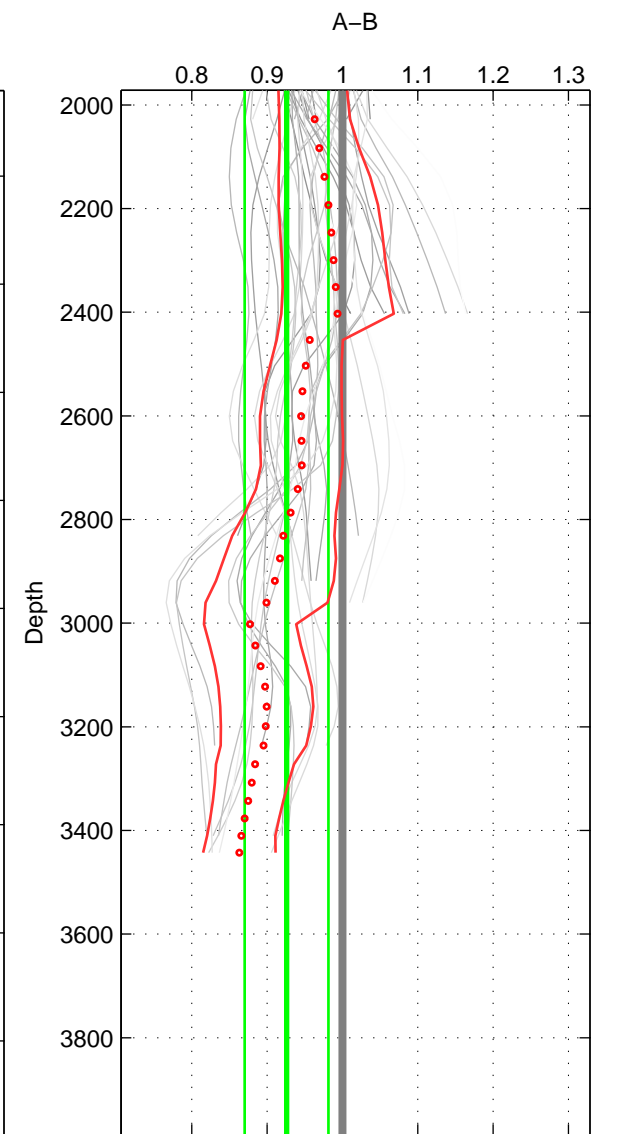

Cruise A (red). Date: May 1983 Cruisename: 240-32OC19830501

Cruise B (blue). Date: May 1996 Cruisename: 249-33LK19960415

\*\*\* "Favourite" values are means of spaces 1 2 3.

	Offset	O.StDev	Ratio	R.Stdev	Rating
SIGMA:	-0.014	1.263	1.003	0.070	4
THETA:	0.108	1.319	1.007	0.066	4
DEPTH:	-1.575	1.407	0.926	0.056	4
FAV. :	-0.494	1.330	0.979	0.064	4

Profiles of A: 4  
 Profiles of B: 10  
 Diff profs : 38  
 WMoffset (A-B): -0.014062  
 WMoffset stdev: 1.2633  
 WMratio (A/B): 1.0034  
 WMratio stdev: 0.07006

Quality (1-5): 4

Profiles of A: 4  
 Profiles of B: 9  
 Diff profs : 34  
 WMoffset (A-B): 0.1081  
 WMoffset stdev: 1.3191  
 WMratio (A/B): 1.0071  
 WMratio stdev: 0.066172

Quality (1-5): 4

Profiles of A: 5  
 Profiles of B: 9  
 Diff profs : 42  
 WMoffset (A-B): -1.5755  
 WMoffset stdev: 1.4065  
 WMratio (A/B): 0.92575  
 WMratio stdev: 0.055569

Quality (1-5): 4