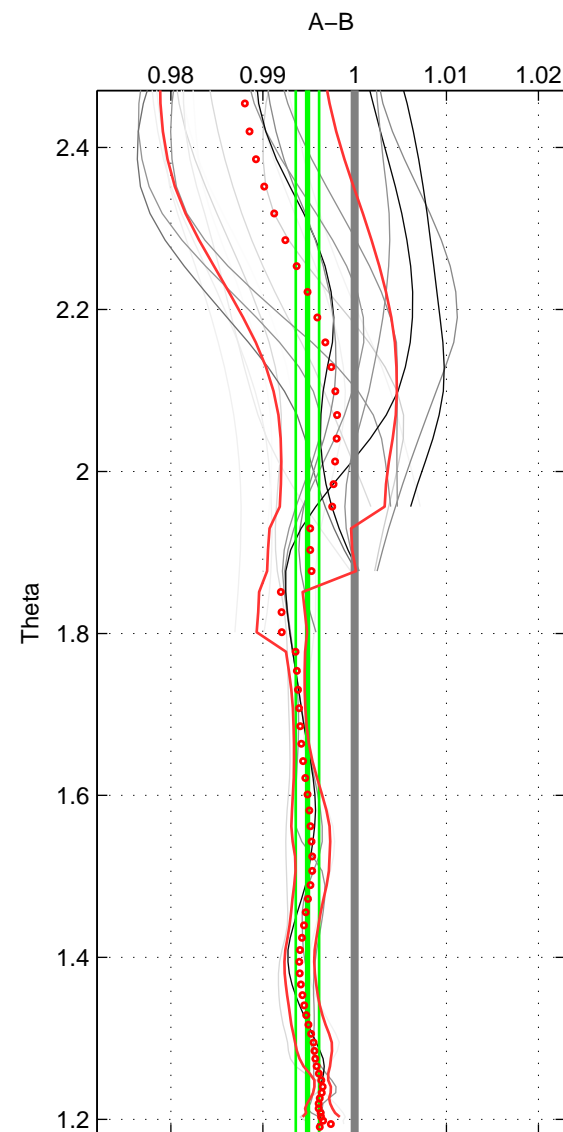

Cruise A (red). Date: Nov 1995 Cruisename: 625-49RY19951115

Cruise B (blue). Date: Feb 2007 Cruisename: 673-49UF20070117

*** "Favourite" values are means of spaces 1 2.

	Offset	O.StDev	Ratio	R.Stdev	Rating
SIGMA:	-0.831	0.815	0.994	0.006	5
THETA:	-0.726	0.178	0.995	0.001	5
DEPTH:	-0.562	0.434	0.996	0.003	3
FAV. :	-0.778	0.497	0.994	0.003	5

Profiles of A: 9
 Profiles of B: 6
 Diff profs : 21
 WMoffset (A-B): -0.83122
 WMoffset stdev: 0.81483
 WMratio (A/B): 0.99414
 WMratio stdev: 0.0057098

Quality (1-5): 5

Profiles of A: 9
 Profiles of B: 6
 Diff profs : 21
 WMoffset (A-B): -0.72576
 WMoffset stdev: 0.1783
 WMratio (A/B): 0.99486
 WMratio stdev: 0.0012611

Quality (1-5): 5

Profiles of A: 9
 Profiles of B: 6
 Diff profs : 21
 WMoffset (A-B): -0.56156
 WMoffset stdev: 0.43389
 WMratio (A/B): 0.99605
 WMratio stdev: 0.0030973

Quality (1-5): 3

Please note that statistics are bad.