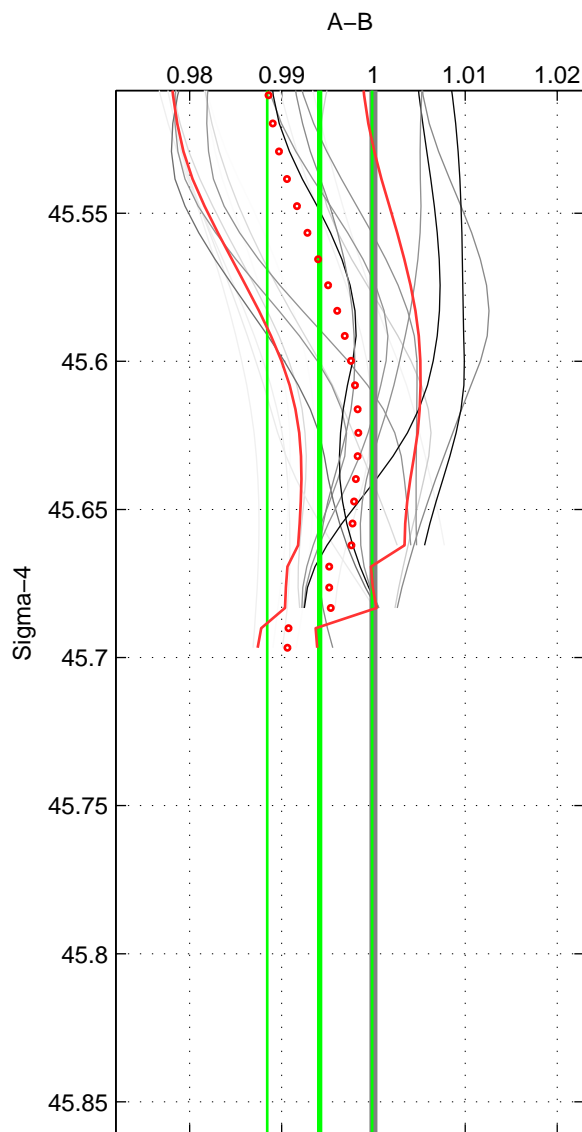

Cruise A (red). Date: Nov 1995 Cruisename: 625-49RY19951115

Cruise B (blue). Date: Feb 2007 Cruisename: 673-49UF20070117

*** "Favourite" values are means of spaces 1 2.

	Offset	O.StDev	Ratio	R.Stdev	Rating
SIGMA:	-0.831	0.815	0.994	0.006	5
THETA:	-0.726	0.178	0.995	0.001	5
DEPTH:	-0.562	0.434	0.996	0.003	3
FAV. :	-0.778	0.497	0.994	0.003	5

Profiles of A: 9
 Profiles of B: 6
 Diff profs : 21
 WMoffset (A-B): -0.83122
 WMoffset stdev: 0.81483
 WMratio (A/B): 0.99414
 WMratio stdev: 0.0057098

Quality (1-5): 5

Profiles of A: 9
 Profiles of B: 6
 Diff profs : 21
 WMoffset (A-B): -0.72576
 WMoffset stdev: 0.1783
 WMratio (A/B): 0.99486
 WMratio stdev: 0.0012611

Quality (1-5): 5

Profiles of A: 9
 Profiles of B: 6
 Diff profs : 21
 WMoffset (A-B): -0.56156
 WMoffset stdev: 0.43389
 WMratio (A/B): 0.99605
 WMratio stdev: 0.0030973

Quality (1-5): 3

Please note that statistics are bad.