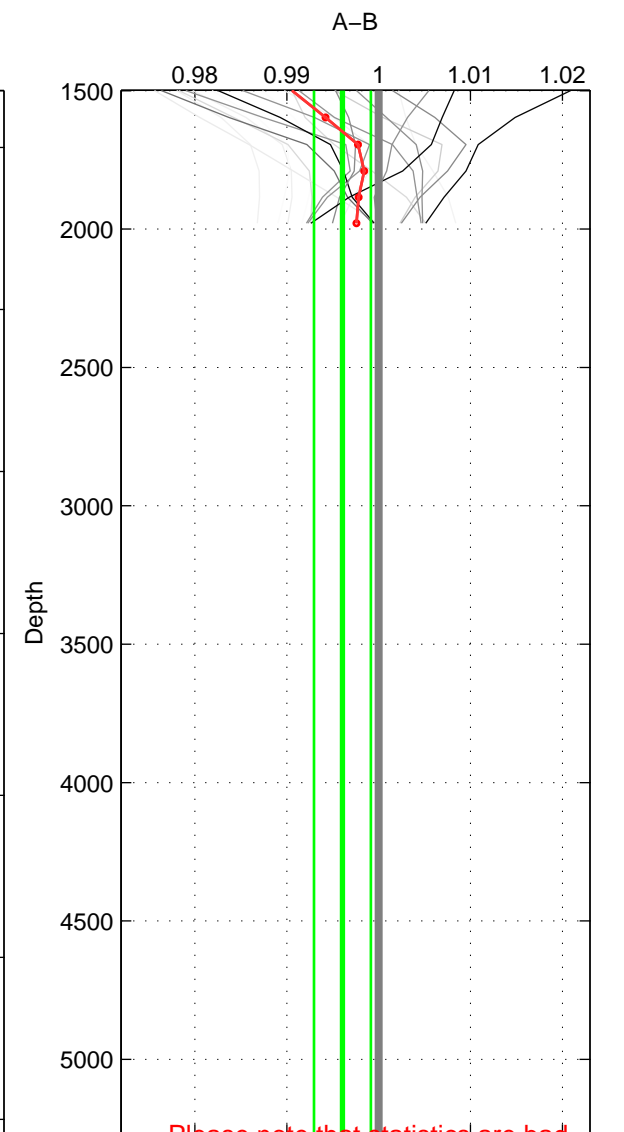

Cruise A (red). Date: Nov 1995 Cruisename: 625-49RY19951115

Cruise B (blue). Date: Feb 2007 Cruisename: 673-49UF20070117

*** "Favourite" values are means of spaces 1 2.

	Offset	O.StDev	Ratio	R.Stdev	Rating
SIGMA:	-0.831	0.815	0.994	0.006	5
THETA:	-0.726	0.178	0.995	0.001	5
DEPTH:	-0.562	0.434	0.996	0.003	3
FAV. :	-0.778	0.497	0.994	0.003	5

Profiles of A: 9
 Profiles of B: 6
 Diff profs : 21
 WMoffset (A-B): -0.83122
 WMoffset stdev: 0.81483
 WMratio (A/B): 0.99414
 WMratio stdev: 0.0057098

Quality (1-5): 5

Profiles of A: 9
 Profiles of B: 6
 Diff profs : 21
 WMoffset (A-B): -0.72576
 WMoffset stdev: 0.1783
 WMratio (A/B): 0.99486
 WMratio stdev: 0.0012611

Quality (1-5): 5

Profiles of A: 9
 Profiles of B: 6
 Diff profs : 21
 WMoffset (A-B): -0.56156
 WMoffset stdev: 0.43389
 WMratio (A/B): 0.99605
 WMratio stdev: 0.0030973

Quality (1-5): 3

Please note that statistics are bad.