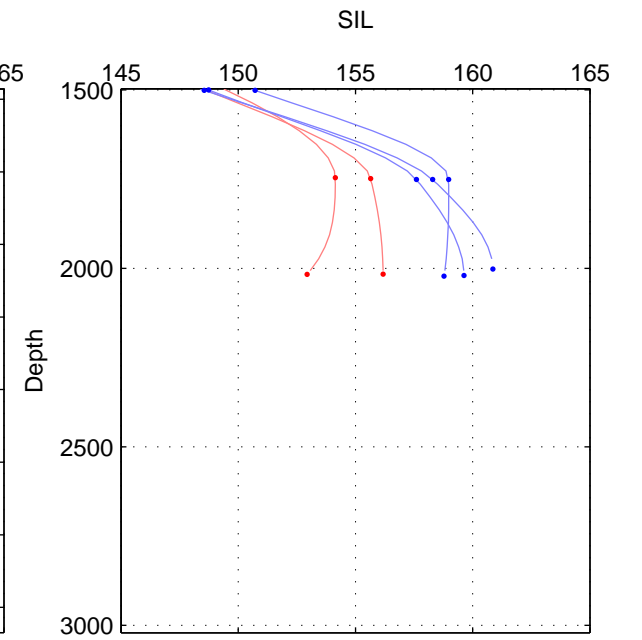

Cruise A (red). Date: Nov 2001 Cruisename: 695-49UP20011010

Cruise B (blue). Date: Jun 2004 Cruisename: 703-49UP20040608

*** "Favourite" values are means of spaces 2 3.

	Offset	O.StDev	Ratio	R.Stdev	Rating
SIGMA:	NaN	NaN	NaN	NaN	NaN
THETA:	-3.513	1.085	0.978	0.007	1
DEPTH:	-2.883	1.420	0.982	0.009	1
FAV.:	-3.198	1.252	0.980	0.008	1

Please note that statistics are bad.

Profiles of A: 2
 Profiles of B: 3
 Diff profs : 3
 WMoffset (A-B): -3.5134
 WMoffset stdev: 1.0847
 WMratio (A/B): 0.97765
 WMratio stdev: 0.0065334

Quality (1-5): 1

Please note that statistics are bad.

Profiles of A: 2
 Profiles of B: 3
 Diff profs : 3
 WMoffset (A-B): -2.8833
 WMoffset stdev: 1.4196
 WMratio (A/B): 0.9818
 WMratio stdev: 0.0088103

Quality (1-5): 1