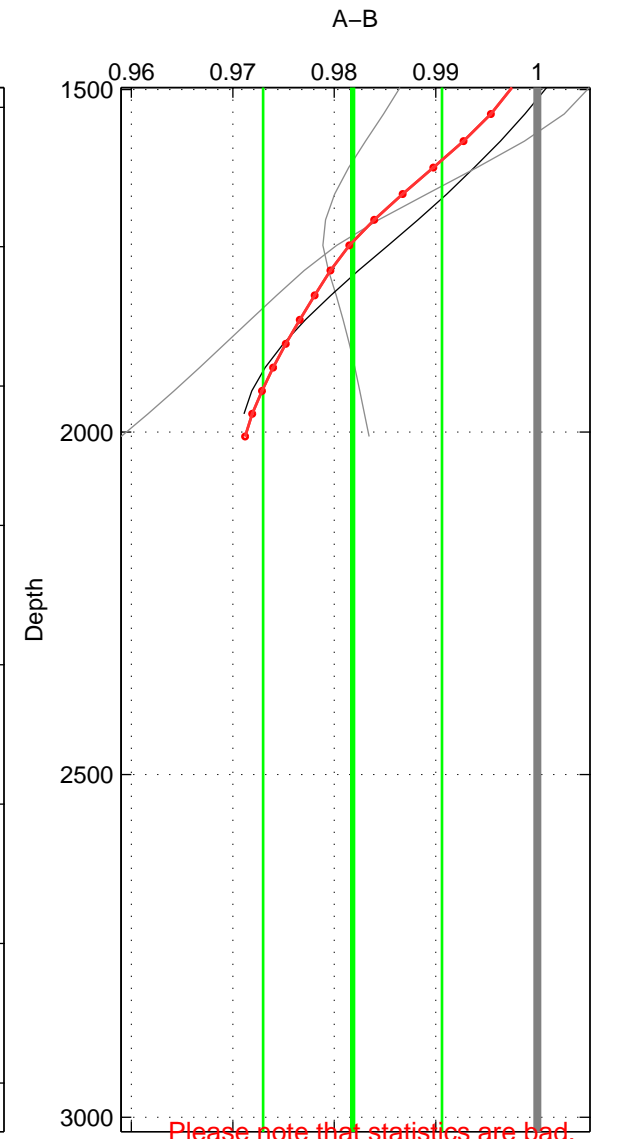

Cruise A (red). Date: Nov 2001 Cruisename: 695-49UP20011010

Cruise B (blue). Date: Jun 2004 Cruisename: 703-49UP20040608

*** "Favourite" values are means of spaces 2 3.

	Offset	O.StDev	Ratio	R.Stdev	Rating
SIGMA:	NaN	NaN	NaN	NaN	NaN
THETA:	-3.513	1.085	0.978	0.007	1
DEPTH:	-2.883	1.420	0.982	0.009	1
FAV.:	-3.198	1.252	0.980	0.008	1

Please note that statistics are bad.

Profiles of A: 2
 Profiles of B: 3
 Diff profs : 3
 WMoffset (A-B): -3.5134
 WMoffset stdev: 1.0847
 WMratio (A/B): 0.97765
 WMratio stdev: 0.0065334

Quality (1-5): 1

Please note that statistics are bad.

Profiles of A: 2
 Profiles of B: 3
 Diff profs : 3
 WMoffset (A-B): -2.8833
 WMoffset stdev: 1.4196
 WMratio (A/B): 0.9818
 WMratio stdev: 0.0088103

Quality (1-5): 1