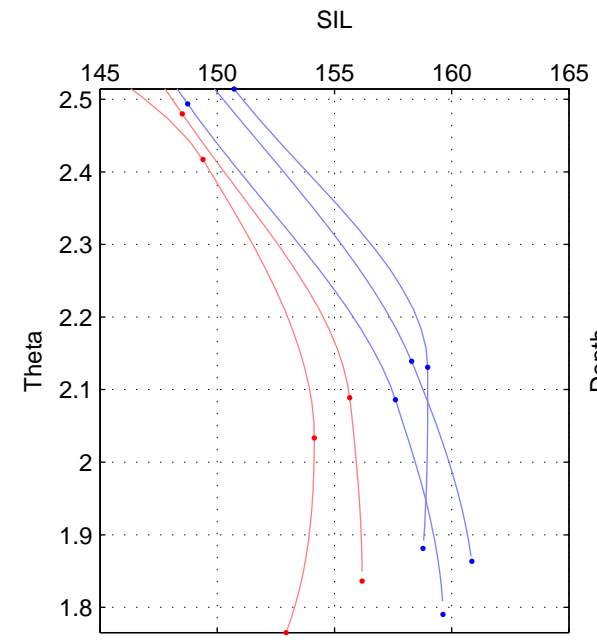

Cruise A (red). Date: Nov 2001 Cruisename: 695-49UP20011010

Cruise B (blue). Date: Jun 2004 Cruisename: 703-49UP20040608

*** "Favourite" values are means of spaces 2 3.

	Offset	O.StDev	Ratio	R.Stdev	Rating
SIGMA:	NaN	NaN	NaN	NaN	NaN
THETA:	-3.513	1.085	0.978	0.007	1
DEPTH:	-2.883	1.420	0.982	0.009	1
FAV.:	-3.198	1.252	0.980	0.008	1

Please note that statistics are bad.

Profiles of A: 2
 Profiles of B: 3
 Diff profs : 3
 WMoffset (A-B): -3.5134
 WMoffset stdev: 1.0847
 WMratio (A/B): 0.97765
 WMratio stdev: 0.0065334

Quality (1-5): 1

Please note that statistics are bad.

Profiles of A: 2
 Profiles of B: 3
 Diff profs : 3
 WMoffset (A-B): -2.8833
 WMoffset stdev: 1.4196
 WMratio (A/B): 0.9818
 WMratio stdev: 0.0088103

Quality (1-5): 1