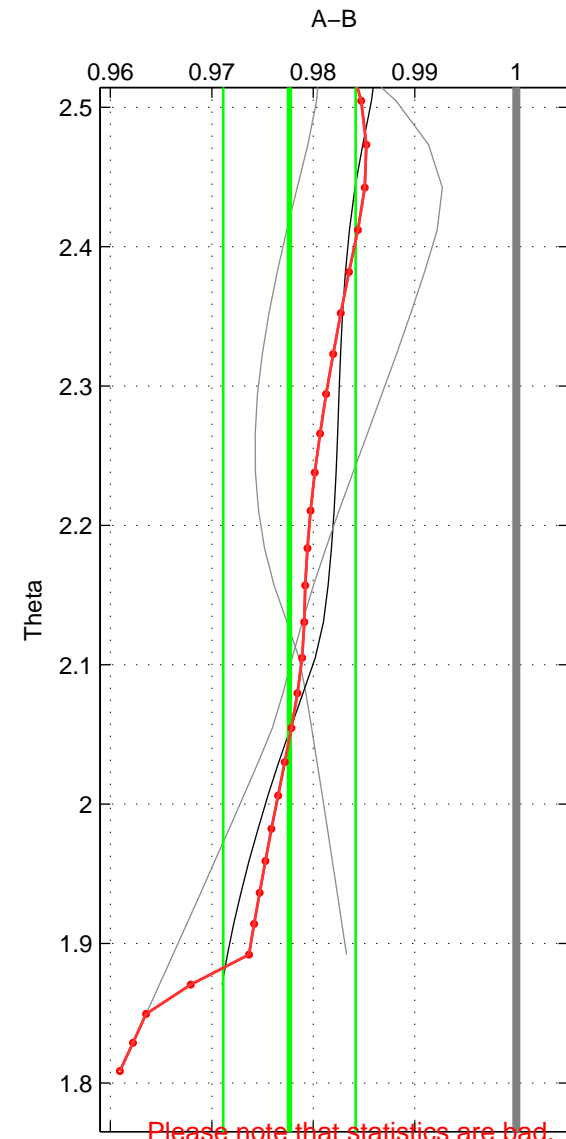

Cruise A (red). Date: Nov 2001 Cruisename: 695-49UP20011010

Cruise B (blue). Date: Jun 2004 Cruisename: 703-49UP20040608

*** "Favourite" values are means of spaces 2 3.

	Offset	O.StDev	Ratio	R.Stdev	Rating
SIGMA:	NaN	NaN	NaN	NaN	NaN
THETA:	-3.513	1.085	0.978	0.007	1
DEPTH:	-2.883	1.420	0.982	0.009	1
FAV.:	-3.198	1.252	0.980	0.008	1

Please note that statistics are bad.

Profiles of A: 2
 Profiles of B: 3
 Diff profs : 3
 WMoffset (A-B): -3.5134
 WMoffset stdev: 1.0847
 WMratio (A/B): 0.97765
 WMratio stdev: 0.0065334

Quality (1-5): 1

Please note that statistics are bad.

Profiles of A: 2
 Profiles of B: 3
 Diff profs : 3
 WMoffset (A-B): -2.8833
 WMoffset stdev: 1.4196
 WMratio (A/B): 0.9818
 WMratio stdev: 0.0088103

Quality (1-5): 1