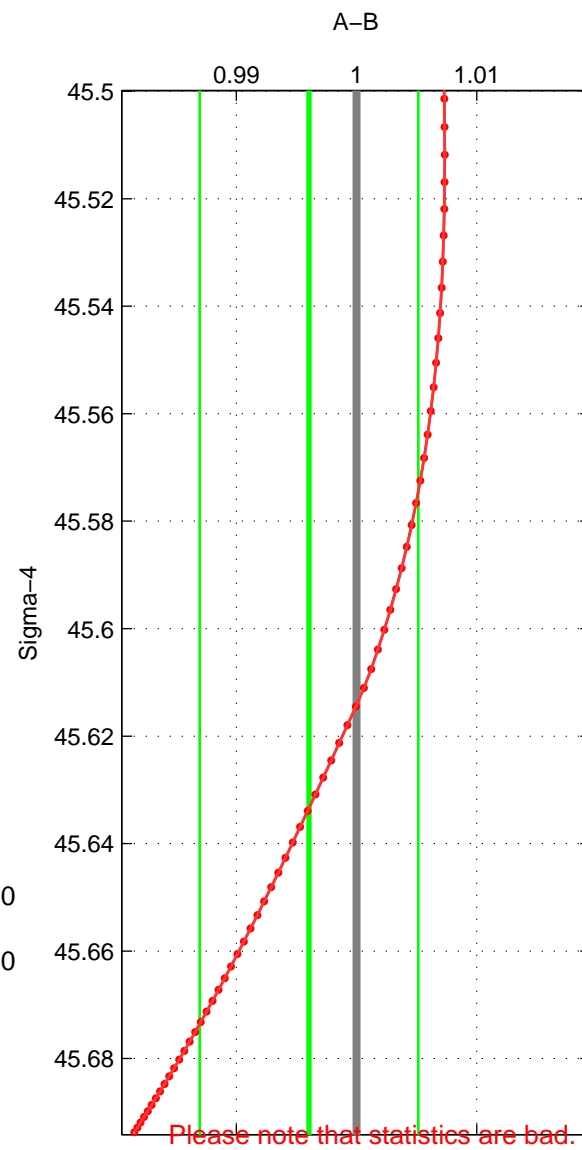

Cruise A (red). Date: Nov 2001 Cruisename: 695-49UP20011010
 Cruise B (blue). Date: Jun 2003 Cruisename: 700-49UP20030620

*** "Favourite" values are means of spaces 1 2 3.

	Offset	O.StDev	Ratio	R.Stdev	Rating
SIGMA:	-0.626	1.404	0.996	0.009	1
THETA:	0.154	1.482	1.001	0.010	1
DEPTH:	0.374	0.838	1.003	0.006	1
FAV.:	-0.032	1.241	1.000	0.008	1

Please note that statistics are bad.
 Profiles of A: 1
 Profiles of B: 3
 Diff profs : 1
 WMoffset (A-B): -0.62567
 WMoffset stdev: 1.4038
 WMratio (A/B): 0.99605
 WMratio stdev: 0.0090914

Quality (1-5): 1

Please note that statistics are bad.
 Profiles of A: 3
 Profiles of B: 3
 Diff profs : 3
 WMoffset (A-B): 0.15422
 WMoffset stdev: 1.4818
 WMratio (A/B): 1.0012
 WMratio stdev: 0.0097055

Quality (1-5): 1

Please note that statistics are bad.
 Profiles of A: 3
 Profiles of B: 3
 Diff profs : 3
 WMoffset (A-B): 0.37405
 WMoffset stdev: 0.83786
 WMratio (A/B): 1.0027
 WMratio stdev: 0.0055848

Quality (1-5): 1