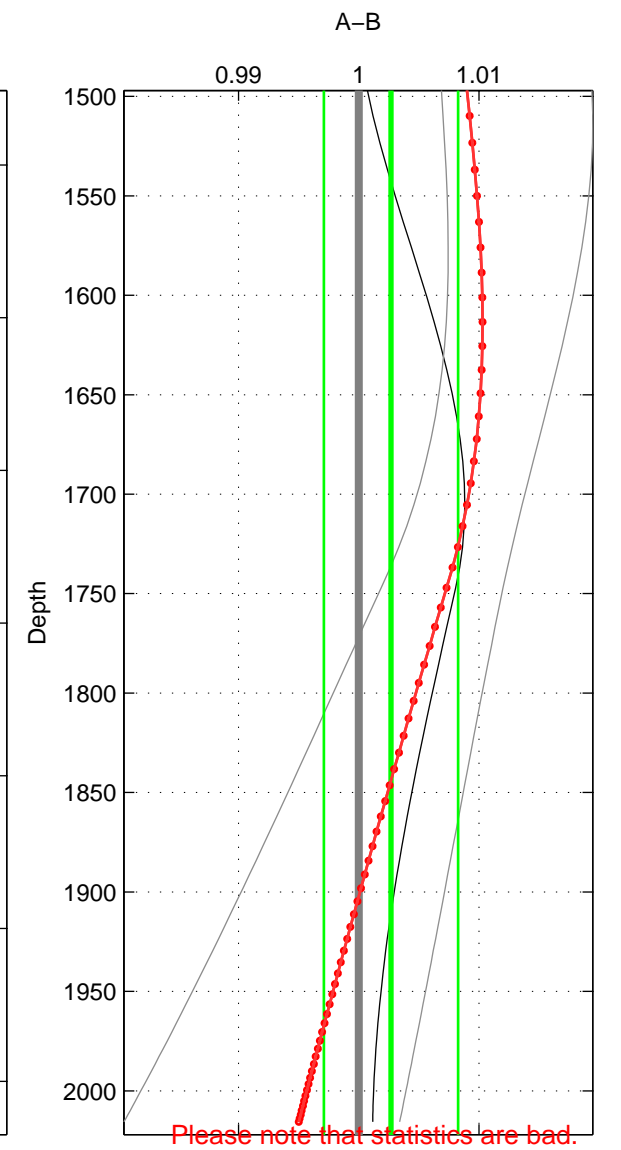

Cruise A (red). Date: Nov 2001 Cruisename: 695-49UP20011010
 Cruise B (blue). Date: Jun 2003 Cruisename: 700-49UP20030620

*** "Favourite" values are means of spaces 1 2 3.

	Offset	O.StDev	Ratio	R.Stdev	Rating
SIGMA:	-0.626	1.404	0.996	0.009	1
THETA:	0.154	1.482	1.001	0.010	1
DEPTH:	0.374	0.838	1.003	0.006	1
FAV.:	-0.032	1.241	1.000	0.008	1

Please note that statistics are bad.
 Profiles of A: 1
 Profiles of B: 3
 Diff profs : 1
 WMoffset (A-B): -0.62567
 WMoffset stdev: 1.4038
 WMratio (A/B): 0.99605
 WMratio stdev: 0.0090914

Quality (1-5): 1

Please note that statistics are bad.
 Profiles of A: 3
 Profiles of B: 3
 Diff profs : 3
 WMoffset (A-B): 0.15422
 WMoffset stdev: 1.4818
 WMratio (A/B): 1.0012
 WMratio stdev: 0.0097055

Quality (1-5): 1

Please note that statistics are bad.
 Profiles of A: 3
 Profiles of B: 3
 Diff profs : 3
 WMoffset (A-B): 0.37405
 WMoffset stdev: 0.83786
 WMratio (A/B): 1.0027
 WMratio stdev: 0.0055848

Quality (1-5): 1