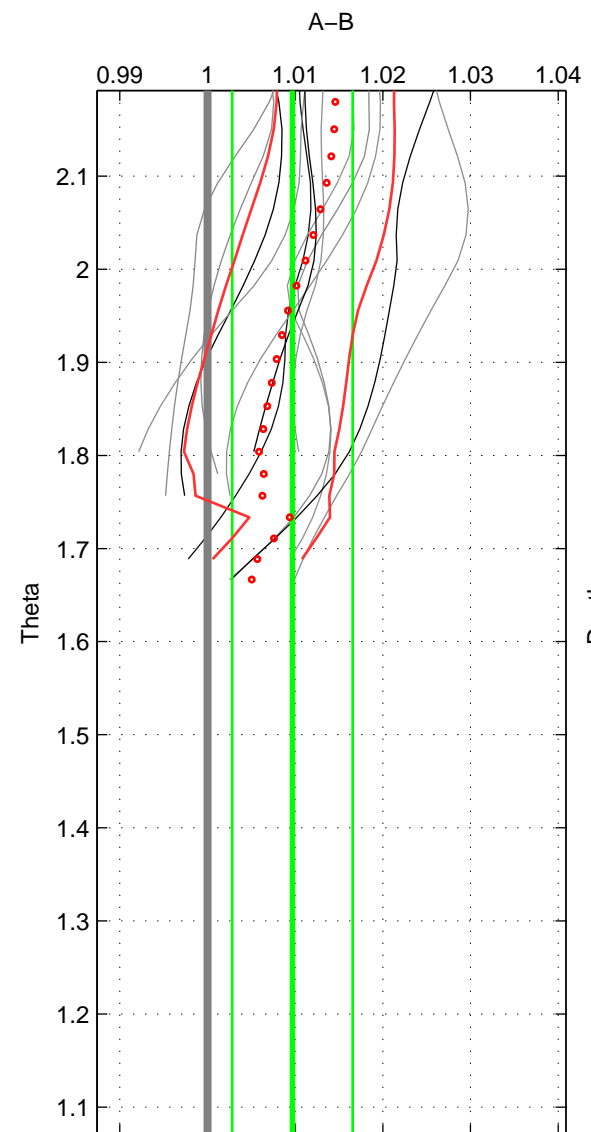

Cruise A (red). Date: Jul 2008 Cruisename: 678-49UF20080617

Cruise B (blue). Date: May 1999 Cruisename: 687-49UP19990419

\*\*\* "Favourite" values are means of spaces 1 2.

	Offset	O.StDev	Ratio	R.Stdev	Rating
SIGMA:	1.421	1.119	1.009	0.007	4
THETA:	1.570	1.110	1.010	0.007	4
DEPTH:	1.398	0.647	1.009	0.004	3
FAV.:	1.495	1.114	1.009	0.007	4

Profiles of A: 5  
 Profiles of B: 7  
 Diff profs: 12  
 WMoffset (A-B): 1.4209  
 WMoffset stdev: 1.1186  
 WMratio (A/B): 1.0087  
 WMratio stdev: 0.0068958

Quality (1-5): 4

Profiles of A: 5  
 Profiles of B: 7  
 Diff profs: 12  
 WMoffset (A-B): 1.57  
 WMoffset stdev: 1.1099  
 WMratio (A/B): 1.0097  
 WMratio stdev: 0.0068674

Quality (1-5): 4

Profiles of A: 5  
 Profiles of B: 7  
 Diff profs: 12  
 WMoffset (A-B): 1.3985  
 WMoffset stdev: 0.64651  
 WMratio (A/B): 1.0087  
 WMratio stdev: 0.0040981

Quality (1-5): 3

Please note that statistics are bad.