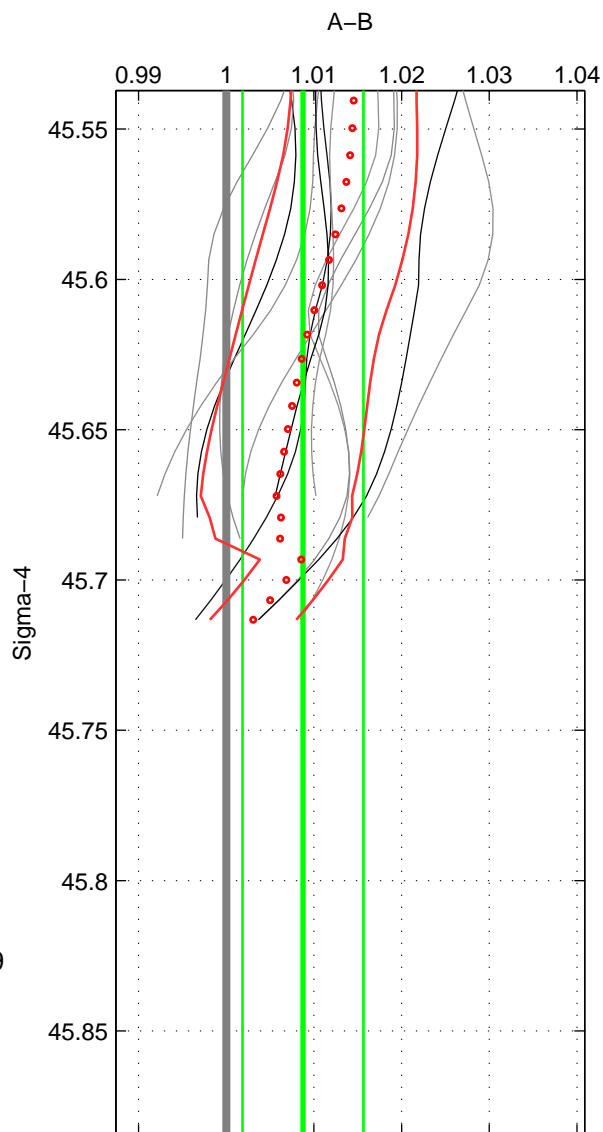

Cruise A (red). Date: Jul 2008 Cruisename: 678-49UF20080617

Cruise B (blue). Date: May 1999 Cruisename: 687-49UP19990419

\*\*\* "Favourite" values are means of spaces 1 2.

	Offset	O.StDev	Ratio	R.Stdev	Rating
SIGMA:	1.421	1.119	1.009	0.007	4
THETA:	1.570	1.110	1.010	0.007	4
DEPTH:	1.398	0.647	1.009	0.004	3
FAV.:	1.495	1.114	1.009	0.007	4

Profiles of A: 5  
 Profiles of B: 7  
 Diff profs: 12  
 WMoffset (A-B): 1.4209  
 WMoffset stdev: 1.1186  
 WMratio (A/B): 1.0087  
 WMratio stdev: 0.0068958

Quality (1-5): 4

Profiles of A: 5  
 Profiles of B: 7  
 Diff profs: 12  
 WMoffset (A-B): 1.57  
 WMoffset stdev: 1.1099  
 WMratio (A/B): 1.0097  
 WMratio stdev: 0.0068674

Quality (1-5): 4

Profiles of A: 5  
 Profiles of B: 7  
 Diff profs: 12  
 WMoffset (A-B): 1.3985  
 WMoffset stdev: 0.64651  
 WMratio (A/B): 1.0087  
 WMratio stdev: 0.0040981

Quality (1-5): 3

Please note that statistics are bad.