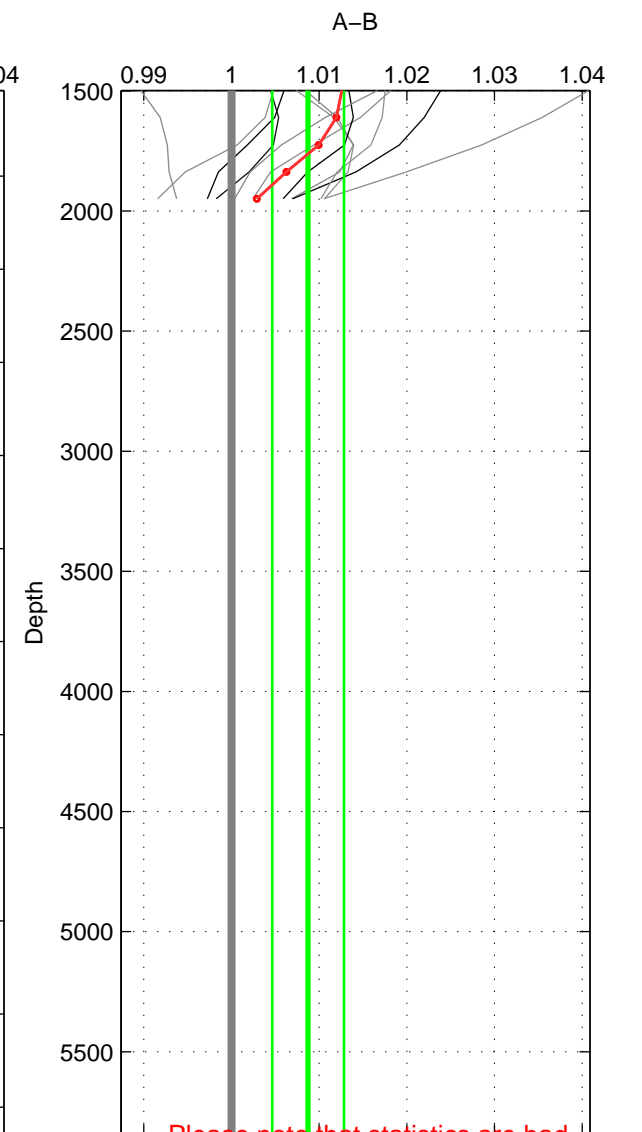

Cruise A (red). Date: Jul 2008 Cruisename: 678-49UF20080617

Cruise B (blue). Date: May 1999 Cruisename: 687-49UP19990419

\*\*\* "Favourite" values are means of spaces 1 2.

	Offset	O.StDev	Ratio	R.Stdev	Rating
SIGMA:	1.421	1.119	1.009	0.007	4
THETA:	1.570	1.110	1.010	0.007	4
DEPTH:	1.398	0.647	1.009	0.004	3
FAV.:	1.495	1.114	1.009	0.007	4

Profiles of A: 5  
 Profiles of B: 7  
 Diff profs: 12  
 WMoffset (A-B): 1.4209  
 WMoffset stdev: 1.1186  
 WMratio (A/B): 1.0087  
 WMratio stdev: 0.0068958

Quality (1-5): 4

Profiles of A: 5  
 Profiles of B: 7  
 Diff profs: 12  
 WMoffset (A-B): 1.57  
 WMoffset stdev: 1.1099  
 WMratio (A/B): 1.0097  
 WMratio stdev: 0.0068674

Quality (1-5): 4

Profiles of A: 5  
 Profiles of B: 7  
 Diff profs: 12  
 WMoffset (A-B): 1.3985  
 WMoffset stdev: 0.64651  
 WMratio (A/B): 1.0087  
 WMratio stdev: 0.0040981

Quality (1-5): 3

Please note that statistics are bad.