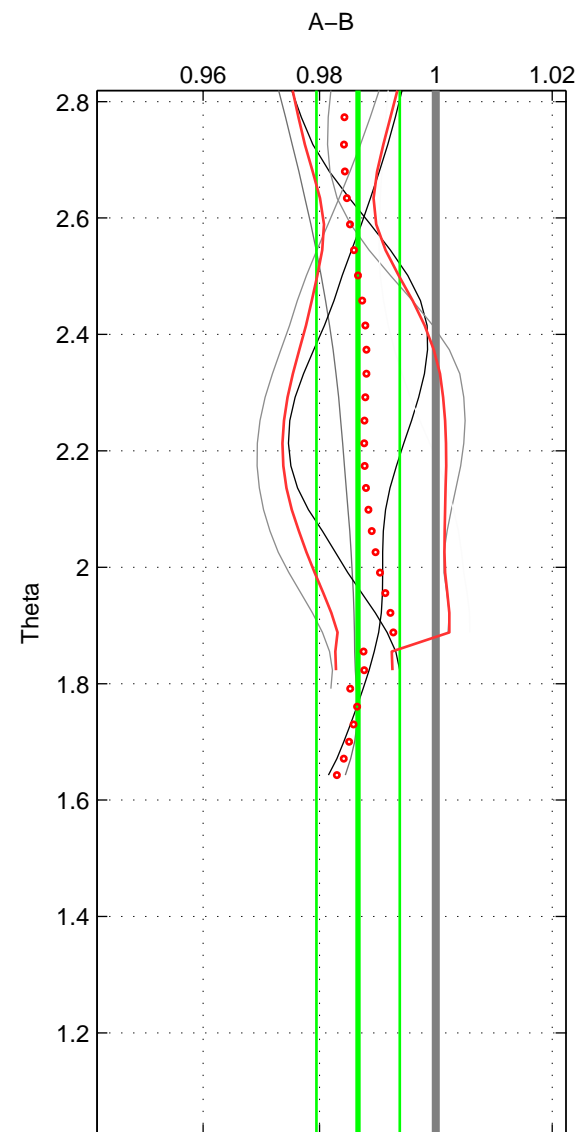

Cruise A (red). Date: Mar 2007 Cruisename: 610-49NZ20070216

Cruise B (blue). Date: Jul 2005 Cruisename: 669-49UF20050615

\*\*\* "Favourite" values are means of spaces 1 2.

	Offset	O.StDev	Ratio	R.Stdev	Rating
SIGMA:	-1.922	1.465	0.987	0.010	4
THETA:	-1.897	0.935	0.987	0.007	4
DEPTH:	-1.756	0.834	0.987	0.007	3
FAV. :	-1.910	1.200	0.987	0.009	4

Profiles of A: 4  
 Profiles of B: 5  
 Diff profs : 6  
 WMoffset (A-B): -1.9224  
 WMoffset stdev: 1.4653  
 WMratio (A/B): 0.98684  
 WMratio stdev: 0.010293

Quality (1-5): 4

Profiles of A: 4  
 Profiles of B: 5  
 Diff profs : 6  
 WMoffset (A-B): -1.8975  
 WMoffset stdev: 0.93535  
 WMratio (A/B): 0.98663  
 WMratio stdev: 0.0071625

Quality (1-5): 4

Profiles of A: 4  
 Profiles of B: 5  
 Diff profs : 6  
 WMoffset (A-B): -1.7565  
 WMoffset stdev: 0.83404  
 WMratio (A/B): 0.98703  
 WMratio stdev: 0.0065902

Quality (1-5): 3

Please note that statistics are bad.