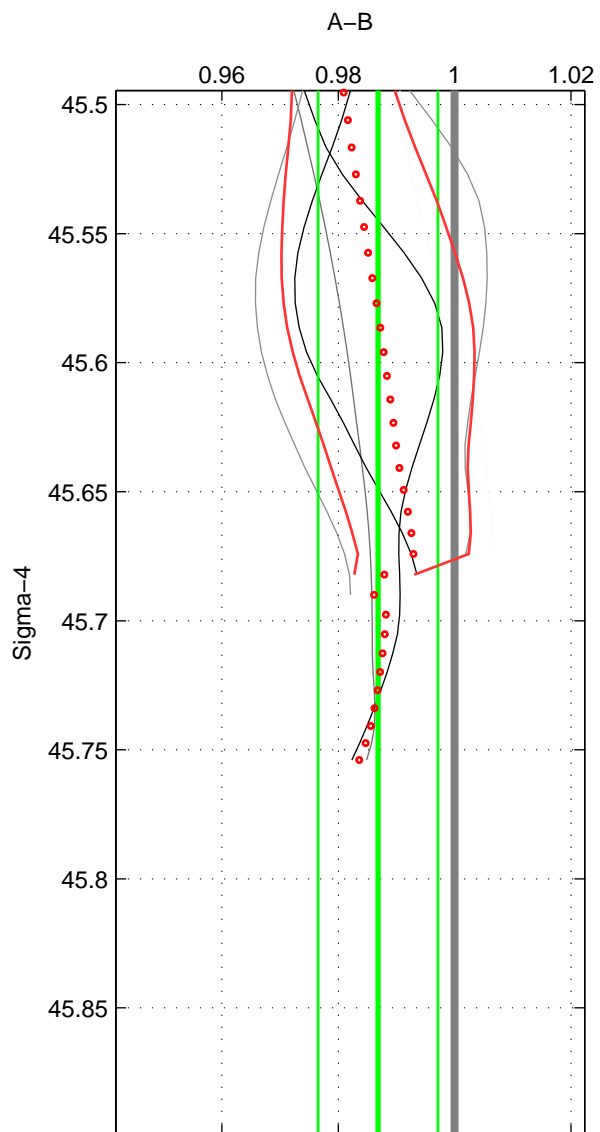

Cruise A (red). Date: Mar 2007 Cruisename: 610-49NZ20070216

Cruise B (blue). Date: Jul 2005 Cruisename: 669-49UF20050615

\*\*\* "Favourite" values are means of spaces 1 2.

	Offset	O.StDev	Ratio	R.Stdev	Rating
SIGMA:	-1.922	1.465	0.987	0.010	4
THETA:	-1.897	0.935	0.987	0.007	4
DEPTH:	-1.756	0.834	0.987	0.007	3
FAV. :	-1.910	1.200	0.987	0.009	4

Profiles of A: 4  
 Profiles of B: 5  
 Diff profs : 6  
 WMoffset (A-B): -1.9224  
 WMoffset stdev: 1.4653  
 WMratio (A/B): 0.98684  
 WMratio stdev: 0.010293

Quality (1-5): 4

Profiles of A: 4  
 Profiles of B: 5  
 Diff profs : 6  
 WMoffset (A-B): -1.8975  
 WMoffset stdev: 0.93535  
 WMratio (A/B): 0.98663  
 WMratio stdev: 0.0071625

Quality (1-5): 4

Profiles of A: 4  
 Profiles of B: 5  
 Diff profs : 6  
 WMoffset (A-B): -1.7565  
 WMoffset stdev: 0.83404  
 WMratio (A/B): 0.98703  
 WMratio stdev: 0.0065902

Quality (1-5): 3

Please note that statistics are bad.