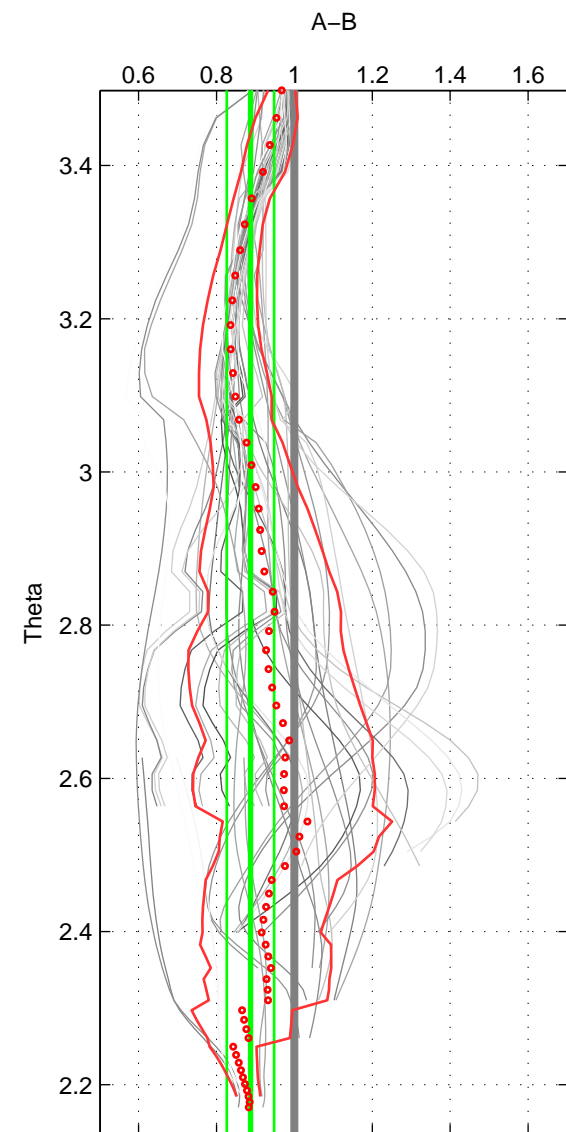

Cruise A (red). Date: Jul 2001 Cruisename: 161-06MT20010717
 Cruise B (blue). Date: Aug 1989 Cruisename: 293-64TR19890731

*** "Favourite" values are means of spaces 1 2.

	Offset	O.StDev	Ratio	R.Stdev	Rating
SIGMA:	-0.823	0.821	0.923	0.062	5
THETA:	-1.684	1.206	0.887	0.061	5
DEPTH:	-2.180	0.797	0.895	0.037	4
FAV.:	-1.253	1.014	0.905	0.061	5

Profiles of A: 14
 Profiles of B: 7
 Diff profs: 42
 WMoffset (A-B): -0.82332
 WMoffset stdev: 0.82148
 WMratio (A/B): 0.92309
 WMratio stdev: 0.061988

Quality (1-5): 5

Profiles of A: 14
 Profiles of B: 7
 Diff profs: 42
 WMoffset (A-B): -1.6836
 WMoffset stdev: 1.2055
 WMratio (A/B): 0.88741
 WMratio stdev: 0.060888

Quality (1-5): 5

Profiles of A: 14
 Profiles of B: 7
 Diff profs: 42
 WMoffset (A-B): -2.18
 WMoffset stdev: 0.7966
 WMratio (A/B): 0.8953
 WMratio stdev: 0.036797

Quality (1-5): 4