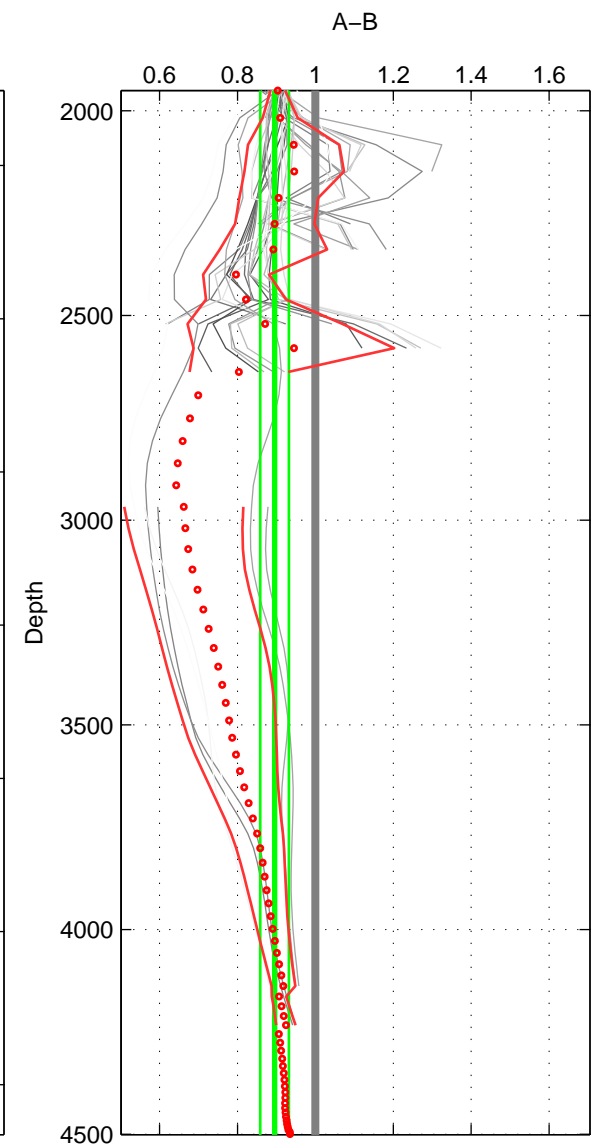

Cruise A (red). Date: Jul 2001 Cruisename: 161-06MT20010717
 Cruise B (blue). Date: Aug 1989 Cruisename: 293-64TR19890731

*** "Favourite" values are means of spaces 1 2.

	Offset	O.StDev	Ratio	R.Stdev	Rating
SIGMA:	-0.823	0.821	0.923	0.062	5
THETA:	-1.684	1.206	0.887	0.061	5
DEPTH:	-2.180	0.797	0.895	0.037	4
FAV.:	-1.253	1.014	0.905	0.061	5

Profiles of A: 14
 Profiles of B: 7
 Diff profs: 42
 WMoffset (A-B): -0.82332
 WMoffset stdev: 0.82148
 WMratio (A/B): 0.92309
 WMratio stdev: 0.061988

Quality (1-5): 5

Profiles of A: 14
 Profiles of B: 7
 Diff profs: 42
 WMoffset (A-B): -1.6836
 WMoffset stdev: 1.2055
 WMratio (A/B): 0.88741
 WMratio stdev: 0.060888

Quality (1-5): 5

Profiles of A: 14
 Profiles of B: 7
 Diff profs: 42
 WMoffset (A-B): -2.18
 WMoffset stdev: 0.7966
 WMratio (A/B): 0.8953
 WMratio stdev: 0.036797

Quality (1-5): 4