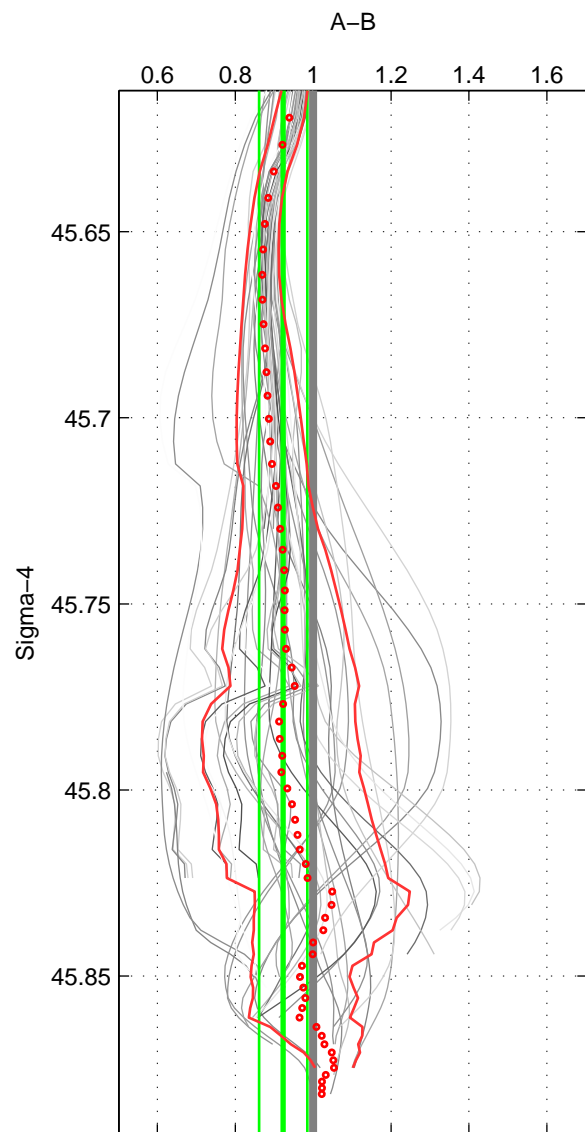

Cruise A (red). Date: Jul 2001 Cruisename: 161-06MT20010717
 Cruise B (blue). Date: Aug 1989 Cruisename: 293-64TR19890731

*** "Favourite" values are means of spaces 1 2.

	Offset	O.StDev	Ratio	R.Stdev	Rating
SIGMA:	-0.823	0.821	0.923	0.062	5
THETA:	-1.684	1.206	0.887	0.061	5
DEPTH:	-2.180	0.797	0.895	0.037	4
FAV.:	-1.253	1.014	0.905	0.061	5

Profiles of A: 14
 Profiles of B: 7
 Diff profs: 42
 WMoffset (A-B): -0.82332
 WMoffset stdev: 0.82148
 WMratio (A/B): 0.92309
 WMratio stdev: 0.061988

Quality (1-5): 5

Profiles of A: 14
 Profiles of B: 7
 Diff profs: 42
 WMoffset (A-B): -1.6836
 WMoffset stdev: 1.2055
 WMratio (A/B): 0.88741
 WMratio stdev: 0.060888

Quality (1-5): 5

Profiles of A: 14
 Profiles of B: 7
 Diff profs: 42
 WMoffset (A-B): -2.18
 WMoffset stdev: 0.7966
 WMratio (A/B): 0.8953
 WMratio stdev: 0.036797

Quality (1-5): 4