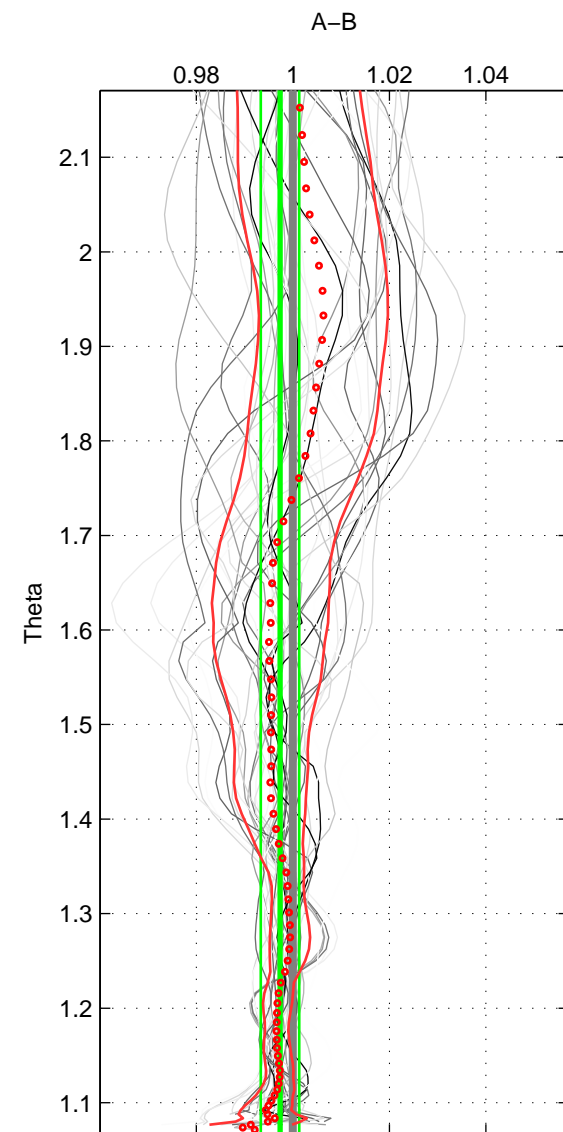

Cruise A (red). Date: Aug 2004 Cruisename: 601-49NZ20040807

Cruise B (blue). Date: Oct 2007 Cruisename: 613-49NZ20071008

\*\*\* "Favourite" values are means of spaces 1 2 3.

	Offset	O.StDev	Ratio	R.Stdev	Rating
SIGMA:	-0.323	0.649	0.998	0.004	5
THETA:	-0.404	0.596	0.997	0.004	5
DEPTH:	-0.484	0.680	0.997	0.005	5
FAV. :	-0.404	0.642	0.997	0.004	5

Profiles of A: 9  
 Profiles of B: 13  
 Diff profs : 35  
 WMoffset (A-B): -0.32331  
 WMoffset stdev: 0.64878  
 WMratio (A/B): 0.9979  
 WMratio stdev: 0.004321

Quality (1-5): 5

Profiles of A: 9  
 Profiles of B: 13  
 Diff profs : 35  
 WMoffset (A-B): -0.40365  
 WMoffset stdev: 0.59637  
 WMratio (A/B): 0.99736  
 WMratio stdev: 0.003982

Quality (1-5): 5

Profiles of A: 9  
 Profiles of B: 13  
 Diff profs : 35  
 WMoffset (A-B): -0.48405  
 WMoffset stdev: 0.67961  
 WMratio (A/B): 0.99678  
 WMratio stdev: 0.0045695

Quality (1-5): 5