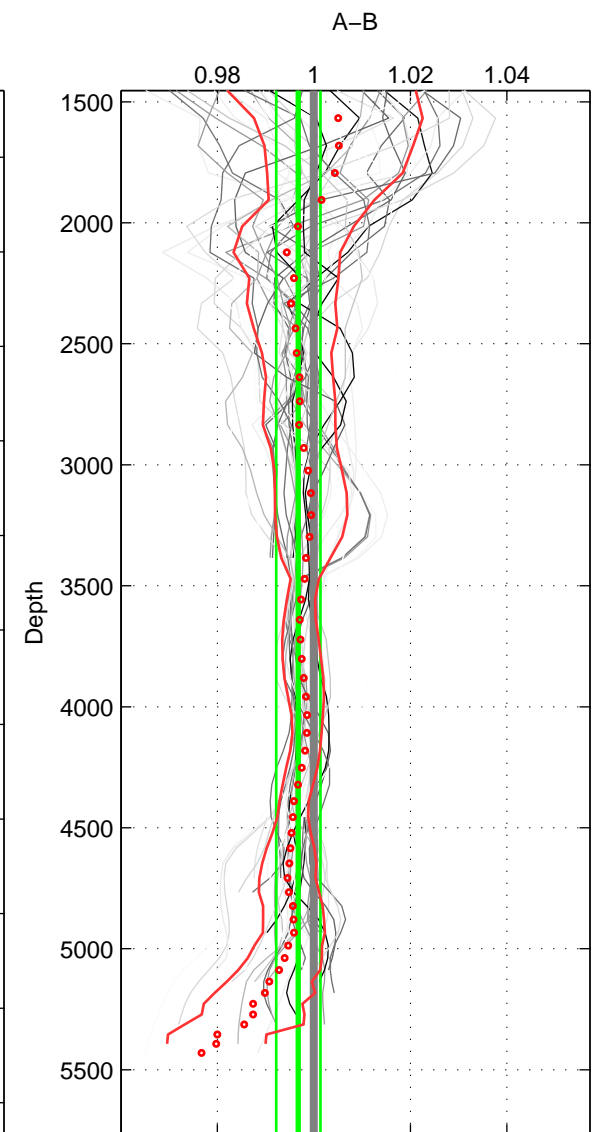

Cruise A (red). Date: Aug 2004 Cruisename: 601-49NZ20040807

Cruise B (blue). Date: Oct 2007 Cruisename: 613-49NZ20071008

\*\*\* "Favourite" values are means of spaces 1 2 3.

	Offset	O.StDev	Ratio	R.Stdev	Rating
SIGMA:	-0.323	0.649	0.998	0.004	5
THETA:	-0.404	0.596	0.997	0.004	5
DEPTH:	-0.484	0.680	0.997	0.005	5
FAV. :	-0.404	0.642	0.997	0.004	5

Profiles of A: 9  
 Profiles of B: 13  
 Diff profs : 35  
 WMoffset (A-B): -0.32331  
 WMoffset stdev: 0.64878  
 WMratio (A/B): 0.9979  
 WMratio stdev: 0.004321

Quality (1-5): 5

Profiles of A: 9  
 Profiles of B: 13  
 Diff profs : 35  
 WMoffset (A-B): -0.40365  
 WMoffset stdev: 0.59637  
 WMratio (A/B): 0.99736  
 WMratio stdev: 0.003982

Quality (1-5): 5

Profiles of A: 9  
 Profiles of B: 13  
 Diff profs : 35  
 WMoffset (A-B): -0.48405  
 WMoffset stdev: 0.67961  
 WMratio (A/B): 0.99678  
 WMratio stdev: 0.0045695

Quality (1-5): 5