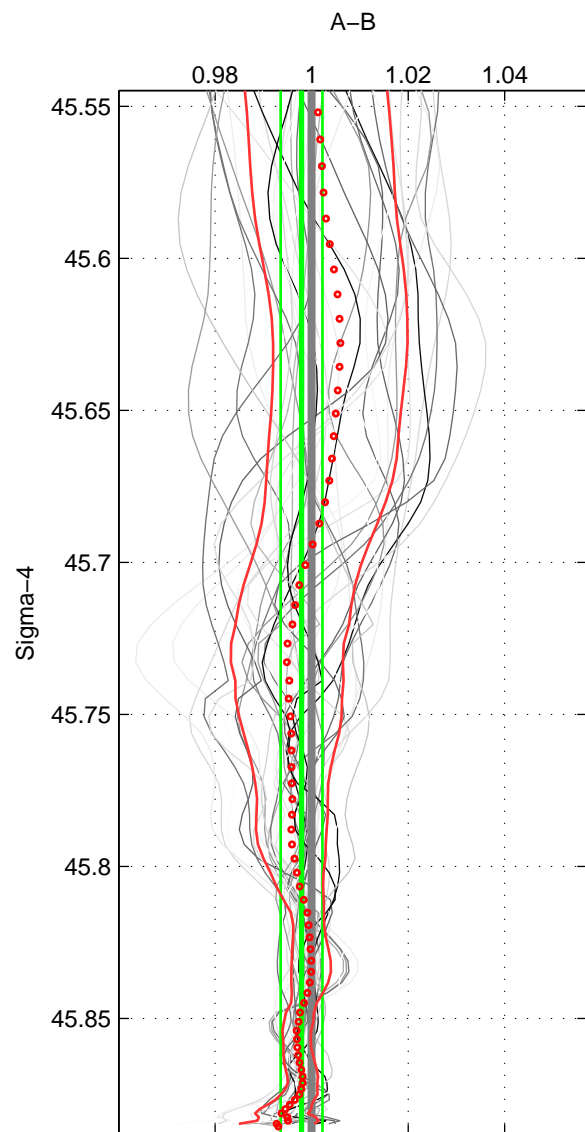

Cruise A (red). Date: Aug 2004 Cruisename: 601-49NZ20040807

Cruise B (blue). Date: Oct 2007 Cruisename: 613-49NZ20071008

\*\*\* "Favourite" values are means of spaces 1 2 3.

	Offset	O.StDev	Ratio	R.Stdev	Rating
SIGMA:	-0.323	0.649	0.998	0.004	5
THETA:	-0.404	0.596	0.997	0.004	5
DEPTH:	-0.484	0.680	0.997	0.005	5
FAV. :	-0.404	0.642	0.997	0.004	5

Profiles of A: 9  
 Profiles of B: 13  
 Diff profs : 35  
 WMoffset (A-B): -0.32331  
 WMoffset stdev: 0.64878  
 WMratio (A/B): 0.9979  
 WMratio stdev: 0.004321

Quality (1-5): 5

Profiles of A: 9  
 Profiles of B: 13  
 Diff profs : 35  
 WMoffset (A-B): -0.40365  
 WMoffset stdev: 0.59637  
 WMratio (A/B): 0.99736  
 WMratio stdev: 0.003982

Quality (1-5): 5

Profiles of A: 9  
 Profiles of B: 13  
 Diff profs : 35  
 WMoffset (A-B): -0.48405  
 WMoffset stdev: 0.67961  
 WMratio (A/B): 0.99678  
 WMratio stdev: 0.0045695

Quality (1-5): 5