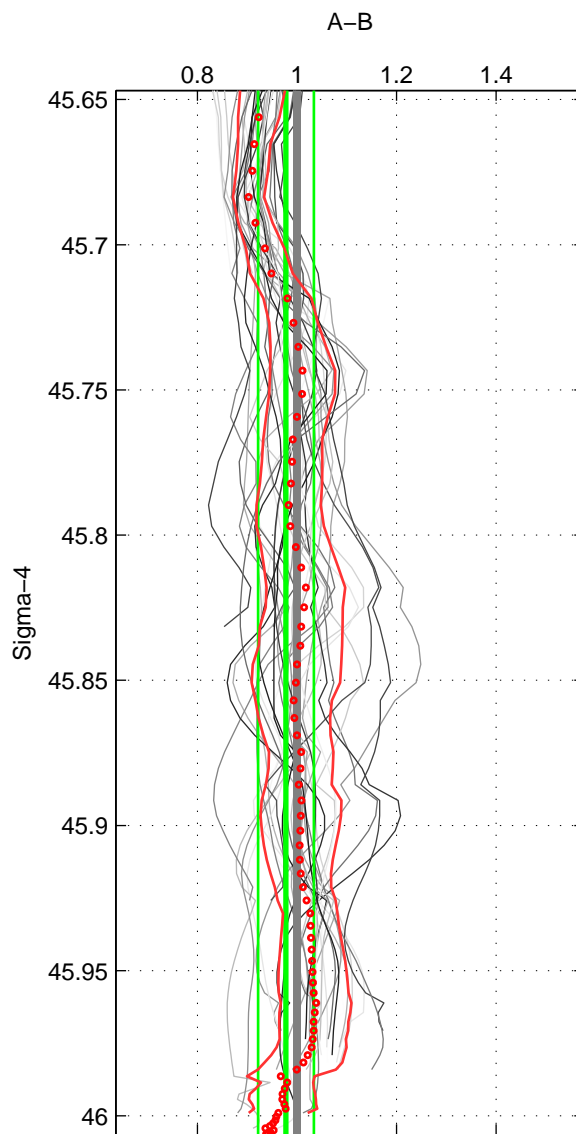

Cruise A (red). Date: Jul 1999 Cruisename: 190-18HU19990627

Cruise B (blue). Date: Jul 1981 Cruisename: 220-316N19810401

\*\*\* "Favourite" values are means of spaces 1 2 3.

	Offset	O.StDev	Ratio	R.Stdev	Rating
SIGMA:	-0.141	0.659	0.978	0.056	4
THETA:	-0.081	0.625	0.983	0.058	4
DEPTH:	-0.277	0.754	0.971	0.061	4
FAV. :	-0.166	0.679	0.977	0.058	4

Profiles of A: 13  
 Profiles of B: 9  
 Diff profs : 35  
 WMoffset (A-B): -0.14081  
 WMoffset stdev: 0.65948  
 WMratio (A/B): 0.97757  
 WMratio stdev: 0.056113

Quality (1-5): 4

Profiles of A: 13  
 Profiles of B: 9  
 Diff profs : 35  
 WMoffset (A-B): -0.080567  
 WMoffset stdev: 0.62458  
 WMratio (A/B): 0.98261  
 WMratio stdev: 0.057939

Quality (1-5): 4

Profiles of A: 13  
 Profiles of B: 9  
 Diff profs : 35  
 WMoffset (A-B): -0.27738  
 WMoffset stdev: 0.7543  
 WMratio (A/B): 0.97088  
 WMratio stdev: 0.061133

Quality (1-5): 4