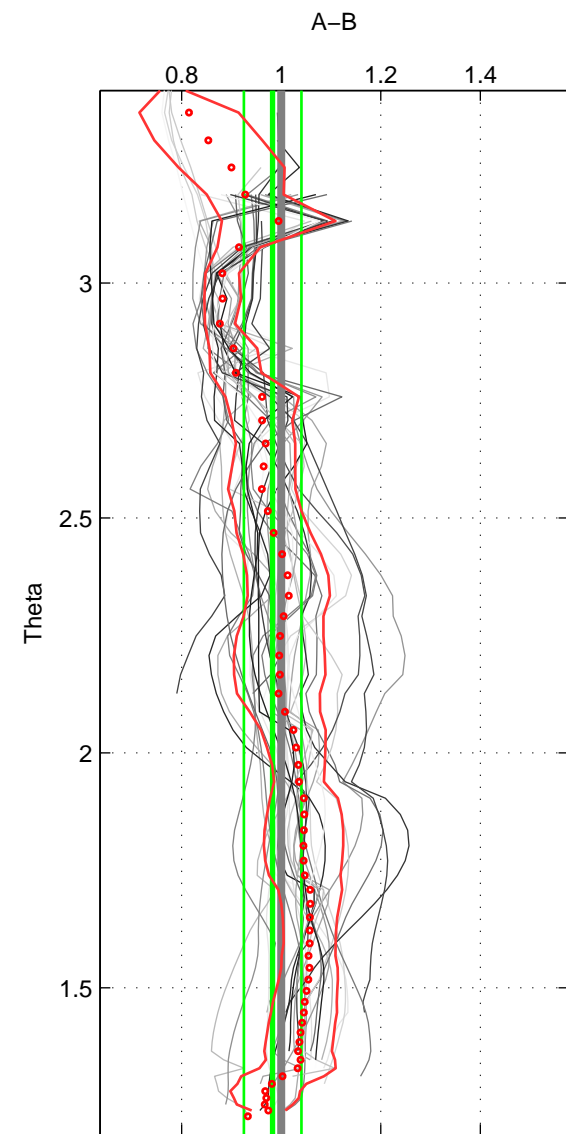

Cruise A (red). Date: Jul 1999 Cruisename: 190-18HU19990627

Cruise B (blue). Date: Jul 1981 Cruisename: 220-316N19810401

\*\*\* "Favourite" values are means of spaces 1 2 3.

	Offset	O.StDev	Ratio	R.Stdev	Rating
SIGMA:	-0.141	0.659	0.978	0.056	4
THETA:	-0.081	0.625	0.983	0.058	4
DEPTH:	-0.277	0.754	0.971	0.061	4
FAV. :	-0.166	0.679	0.977	0.058	4

Profiles of A: 13  
 Profiles of B: 9  
 Diff profs : 35  
 WMoffset (A-B): -0.14081  
 WMoffset stdev: 0.65948  
 WMratio (A/B): 0.97757  
 WMratio stdev: 0.056113

Quality (1-5): 4

Profiles of A: 13  
 Profiles of B: 9  
 Diff profs : 35  
 WMoffset (A-B): -0.080567  
 WMoffset stdev: 0.62458  
 WMratio (A/B): 0.98261  
 WMratio stdev: 0.057939

Quality (1-5): 4

Profiles of A: 13  
 Profiles of B: 9  
 Diff profs : 35  
 WMoffset (A-B): -0.27738  
 WMoffset stdev: 0.7543  
 WMratio (A/B): 0.97088  
 WMratio stdev: 0.061133

Quality (1-5): 4