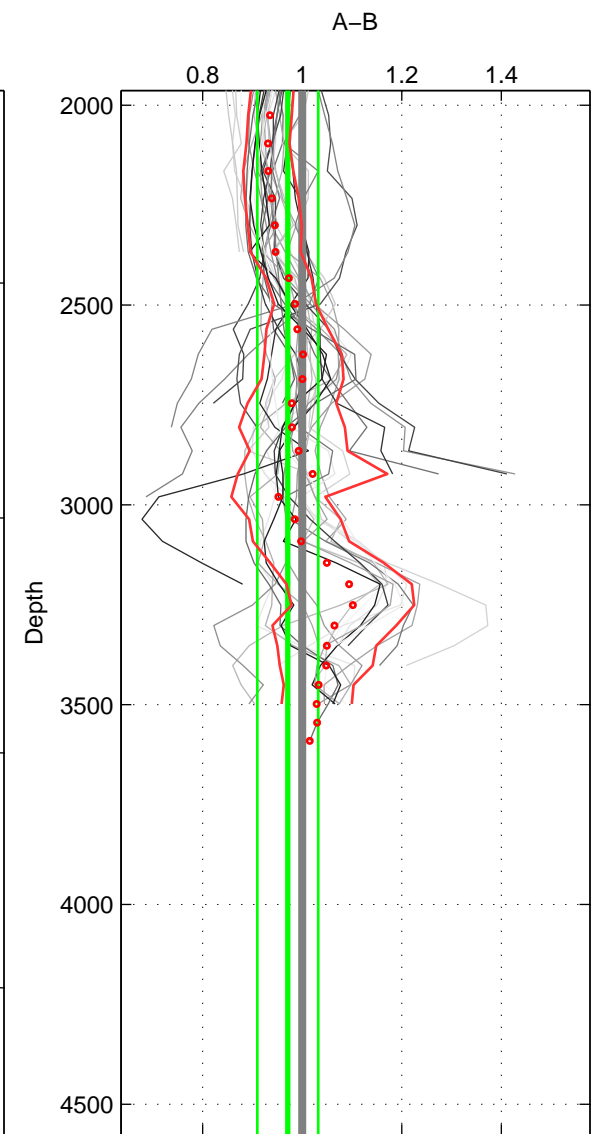

Cruise A (red). Date: Jul 1999 Cruisename: 190-18HU19990627

Cruise B (blue). Date: Jul 1981 Cruisename: 220-316N19810401

\*\*\* "Favourite" values are means of spaces 1 2 3.

	Offset	O.StDev	Ratio	R.Stdev	Rating
SIGMA:	-0.141	0.659	0.978	0.056	4
THETA:	-0.081	0.625	0.983	0.058	4
DEPTH:	-0.277	0.754	0.971	0.061	4
FAV. :	-0.166	0.679	0.977	0.058	4

Profiles of A: 13  
 Profiles of B: 9  
 Diff profs : 35  
 WMoffset (A-B): -0.14081  
 WMoffset stdev: 0.65948  
 WMratio (A/B): 0.97757  
 WMratio stdev: 0.056113

Quality (1-5): 4

Profiles of A: 13  
 Profiles of B: 9  
 Diff profs : 35  
 WMoffset (A-B): -0.080567  
 WMoffset stdev: 0.62458  
 WMratio (A/B): 0.98261  
 WMratio stdev: 0.057939

Quality (1-5): 4

Profiles of A: 13  
 Profiles of B: 9  
 Diff profs : 35  
 WMoffset (A-B): -0.27738  
 WMoffset stdev: 0.7543  
 WMratio (A/B): 0.97088  
 WMratio stdev: 0.061133

Quality (1-5): 4