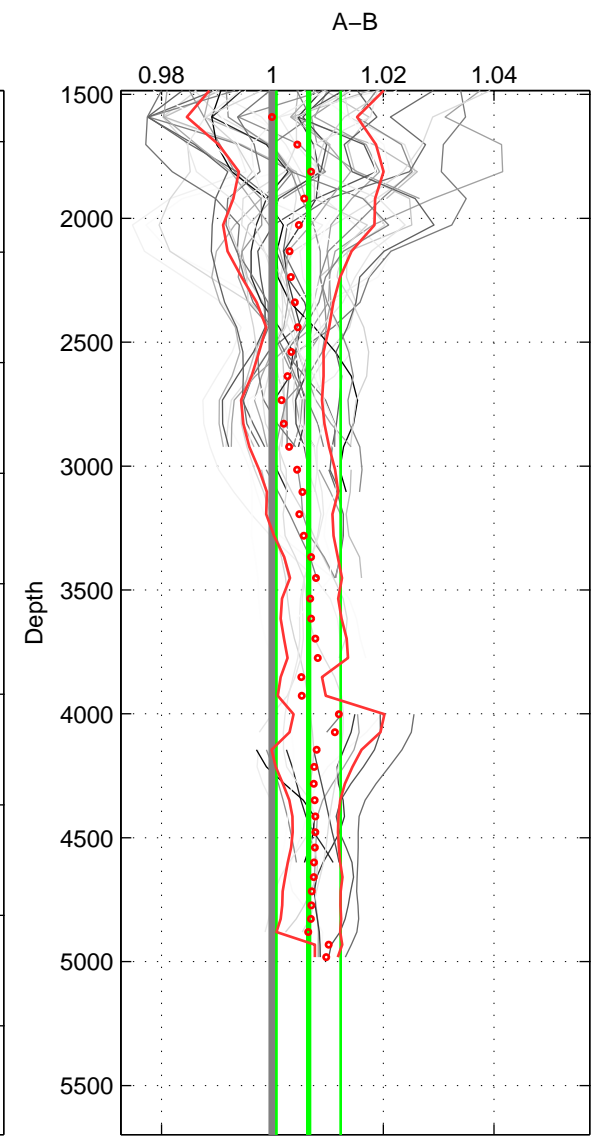

Cruise A (red). Date: Mar 1989 Cruisename: 507-32MW19890206

Cruise B (blue). Date: Jun 2005 Cruisename: 605-49NZ20050525

*** "Favourite" values are means of spaces 1 2 3.

	Offset	O.StDev	Ratio	R.Stdev	Rating
SIGMA:	0.139	0.584	1.001	0.004	5
THETA:	0.496	0.542	1.004	0.004	5
DEPTH:	0.917	0.808	1.007	0.006	5
FAV.:	0.517	0.645	1.004	0.005	5

Profiles of A: 7
 Profiles of B: 8
 Diff profs: 46
 WMoffset (A-B): 0.13932
 WMoffset stdev: 0.5837
 WMratio (A/B): 1.001
 WMratio stdev: 0.0041829

Quality (1-5): 5

Profiles of A: 7
 Profiles of B: 8
 Diff profs: 46
 WMoffset (A-B): 0.49593
 WMoffset stdev: 0.54199
 WMratio (A/B): 1.0036
 WMratio stdev: 0.0039124

Quality (1-5): 5

Profiles of A: 7
 Profiles of B: 8
 Diff profs: 46
 WMoffset (A-B): 0.91654
 WMoffset stdev: 0.80808
 WMratio (A/B): 1.0065
 WMratio stdev: 0.0057996

Quality (1-5): 5