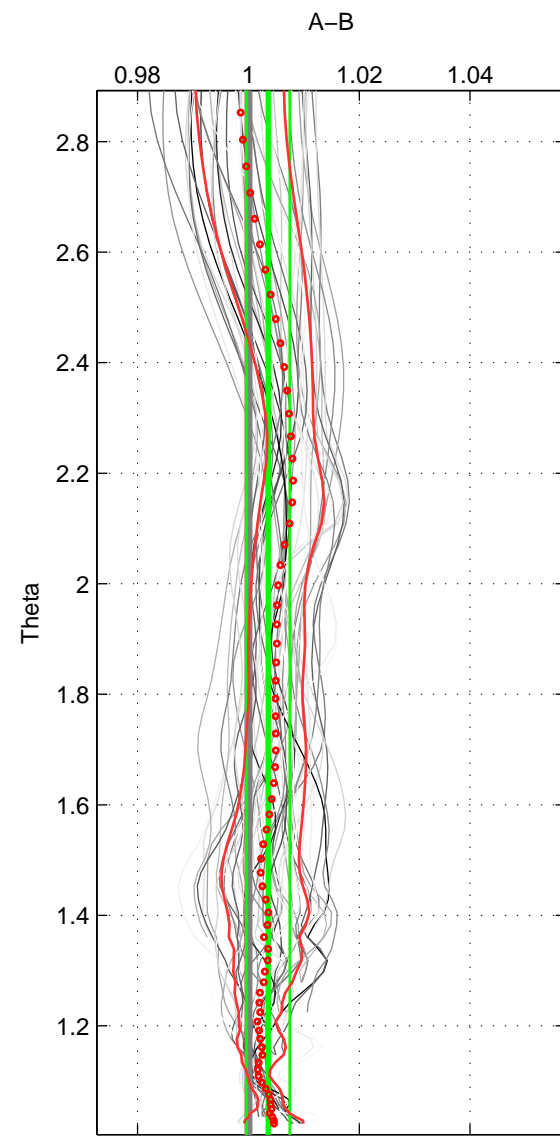

Cruise A (red). Date: Mar 1989 Cruisename: 507-32MW19890206

Cruise B (blue). Date: Jun 2005 Cruisename: 605-49NZ20050525

*** "Favourite" values are means of spaces 1 2 3.

	Offset	O.StDev	Ratio	R.Stdev	Rating
SIGMA:	0.139	0.584	1.001	0.004	5
THETA:	0.496	0.542	1.004	0.004	5
DEPTH:	0.917	0.808	1.007	0.006	5
FAV.:	0.517	0.645	1.004	0.005	5

Profiles of A: 7
 Profiles of B: 8
 Diff profs: 46
 WMoffset (A-B): 0.13932
 WMoffset stdev: 0.5837
 WMratio (A/B): 1.001
 WMratio stdev: 0.0041829

Quality (1-5): 5

Profiles of A: 7
 Profiles of B: 8
 Diff profs: 46
 WMoffset (A-B): 0.49593
 WMoffset stdev: 0.54199
 WMratio (A/B): 1.0036
 WMratio stdev: 0.0039124

Quality (1-5): 5

Profiles of A: 7
 Profiles of B: 8
 Diff profs: 46
 WMoffset (A-B): 0.91654
 WMoffset stdev: 0.80808
 WMratio (A/B): 1.0065
 WMratio stdev: 0.0057996

Quality (1-5): 5