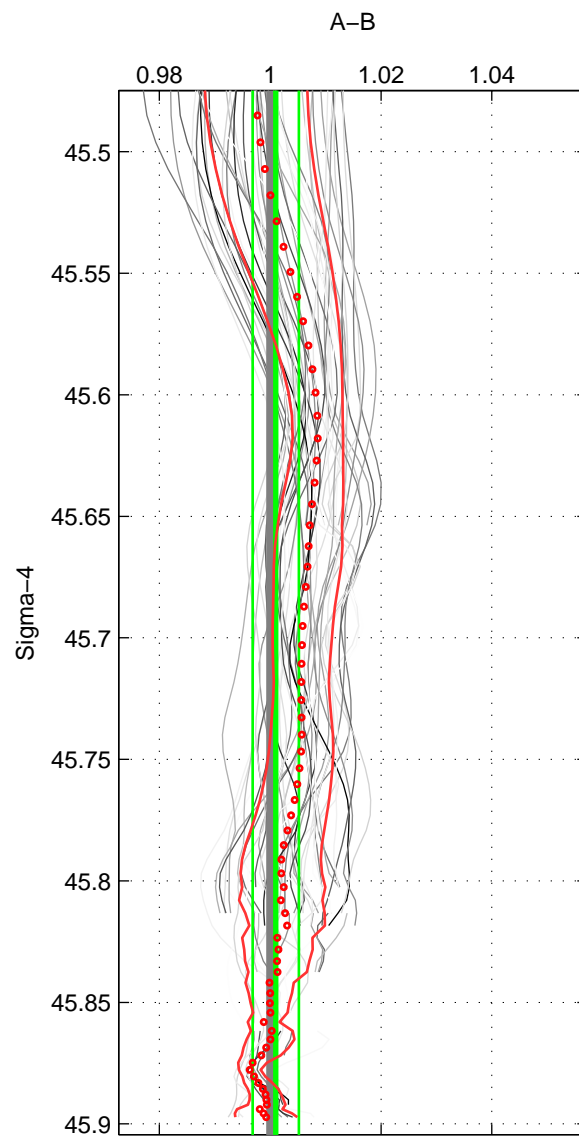

Cruise A (red). Date: Mar 1989 Cruisename: 507-32MW19890206

Cruise B (blue). Date: Jun 2005 Cruisename: 605-49NZ20050525

*** "Favourite" values are means of spaces 1 2 3.

	Offset	O.StDev	Ratio	R.Stdev	Rating
SIGMA:	0.139	0.584	1.001	0.004	5
THETA:	0.496	0.542	1.004	0.004	5
DEPTH:	0.917	0.808	1.007	0.006	5
FAV.:	0.517	0.645	1.004	0.005	5

Profiles of A: 7
 Profiles of B: 8
 Diff profs: 46
 WMoffset (A-B): 0.13932
 WMoffset stdev: 0.5837
 WMratio (A/B): 1.001
 WMratio stdev: 0.0041829

Quality (1-5): 5

Profiles of A: 7
 Profiles of B: 8
 Diff profs: 46
 WMoffset (A-B): 0.49593
 WMoffset stdev: 0.54199
 WMratio (A/B): 1.0036
 WMratio stdev: 0.0039124

Quality (1-5): 5

Profiles of A: 7
 Profiles of B: 8
 Diff profs: 46
 WMoffset (A-B): 0.91654
 WMoffset stdev: 0.80808
 WMratio (A/B): 1.0065
 WMratio stdev: 0.0057996

Quality (1-5): 5