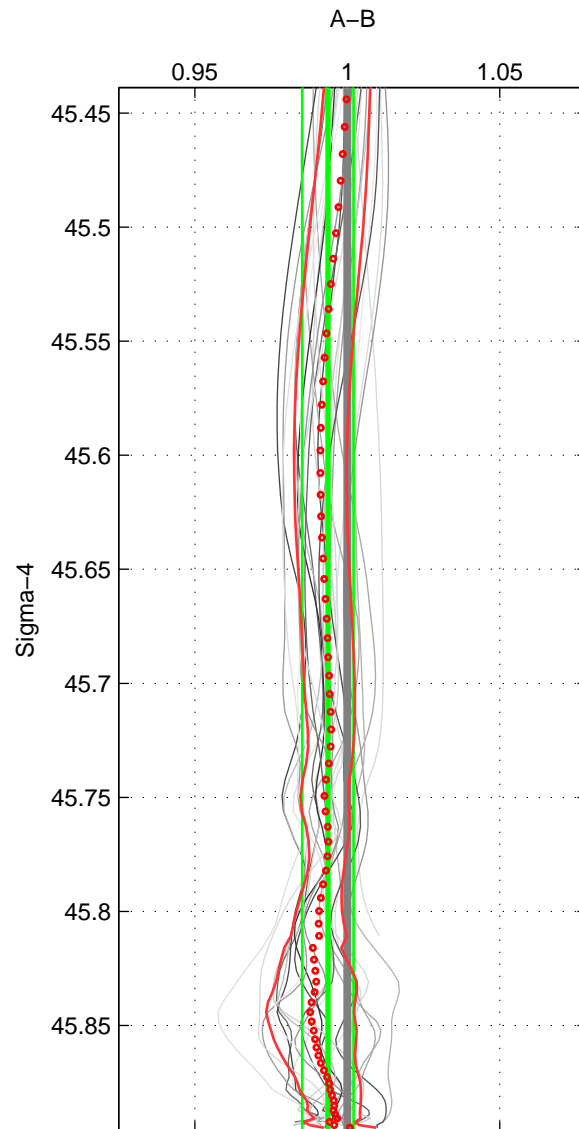

Cruise A (red). Date: Jun 1991 Cruisename: 485-31WT19910531

Cruise B (blue). Date: Mar 1989 Cruisename: 507-32MW19890206

*** "Favourite" values are means of spaces 1 2 3.

	Offset	O.StDev	Ratio	R.Stdev	Rating
SIGMA:	-0.914	1.231	0.994	0.008	5
THETA:	-0.861	1.175	0.994	0.008	5
DEPTH:	-1.270	1.190	0.991	0.008	5
FAV. :	-1.015	1.199	0.993	0.008	5

Profiles of A: 7
 Profiles of B: 4
 Diff profs : 24
 WMoffset (A-B): -0.9138
 WMoffset stdev: 1.2313
 WMratio (A/B): 0.99364
 WMratio stdev: 0.0084225

Quality (1-5): 5

Profiles of A: 7
 Profiles of B: 4
 Diff profs : 24
 WMoffset (A-B): -0.86118
 WMoffset stdev: 1.175
 WMratio (A/B): 0.99401
 WMratio stdev: 0.0080698

Quality (1-5): 5

Profiles of A: 7
 Profiles of B: 4
 Diff profs : 24
 WMoffset (A-B): -1.2695
 WMoffset stdev: 1.1905
 WMratio (A/B): 0.9914
 WMratio stdev: 0.0078532

Quality (1-5): 5