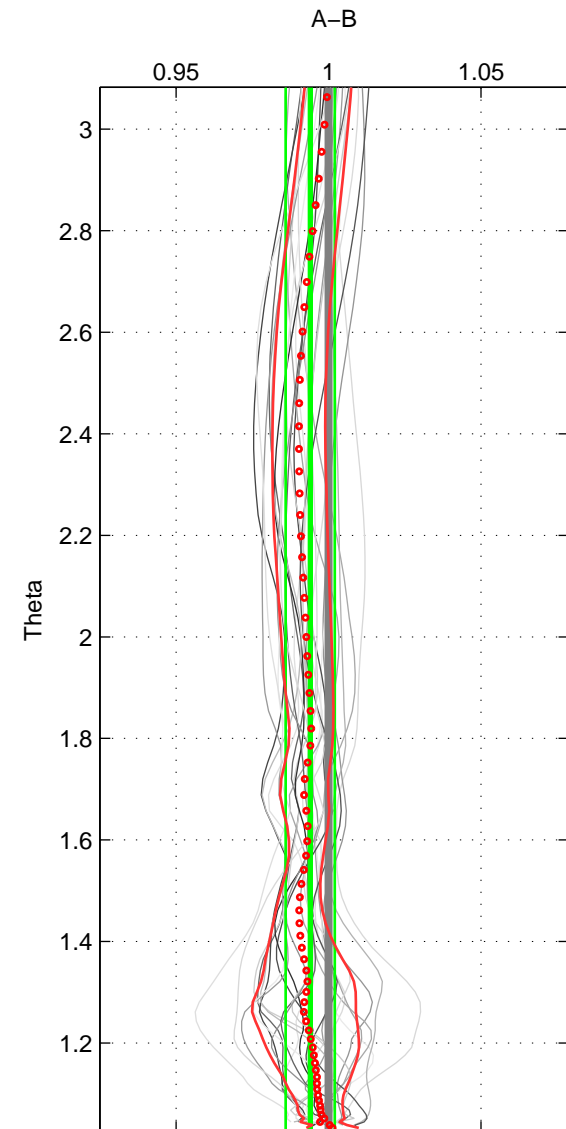

Cruise A (red). Date: Jun 1991 Cruisename: 485-31WT19910531

Cruise B (blue). Date: Mar 1989 Cruisename: 507-32MW19890206

*** "Favourite" values are means of spaces 1 2 3.

	Offset	O.StDev	Ratio	R.Stdev	Rating
SIGMA:	-0.914	1.231	0.994	0.008	5
THETA:	-0.861	1.175	0.994	0.008	5
DEPTH:	-1.270	1.190	0.991	0.008	5
FAV. :	-1.015	1.199	0.993	0.008	5

Profiles of A: 7
 Profiles of B: 4
 Diff profs : 24
 WMoffset (A-B): -0.9138
 WMoffset stdev: 1.2313
 WMratio (A/B): 0.99364
 WMratio stdev: 0.0084225

Quality (1-5): 5

Profiles of A: 7
 Profiles of B: 4
 Diff profs : 24
 WMoffset (A-B): -0.86118
 WMoffset stdev: 1.175
 WMratio (A/B): 0.99401
 WMratio stdev: 0.0080698

Quality (1-5): 5

Profiles of A: 7
 Profiles of B: 4
 Diff profs : 24
 WMoffset (A-B): -1.2695
 WMoffset stdev: 1.1905
 WMratio (A/B): 0.9914
 WMratio stdev: 0.0078532

Quality (1-5): 5