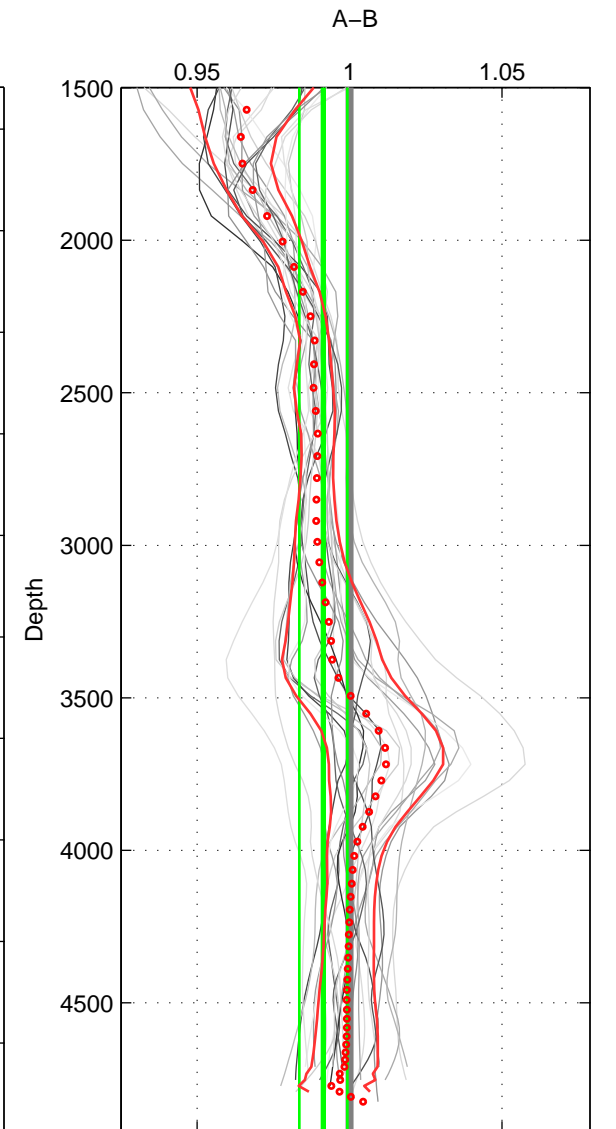

Cruise A (red). Date: Jun 1991 Cruisename: 485-31WT19910531

Cruise B (blue). Date: Mar 1989 Cruisename: 507-32MW19890206

*** "Favourite" values are means of spaces 1 2 3.

	Offset	O.StDev	Ratio	R.Stdev	Rating
SIGMA:	-0.914	1.231	0.994	0.008	5
THETA:	-0.861	1.175	0.994	0.008	5
DEPTH:	-1.270	1.190	0.991	0.008	5
FAV. :	-1.015	1.199	0.993	0.008	5

Profiles of A: 7
 Profiles of B: 4
 Diff profs : 24
 WMoffset (A-B): -0.9138
 WMoffset stdev: 1.2313
 WMratio (A/B): 0.99364
 WMratio stdev: 0.0084225

Quality (1-5): 5

Profiles of A: 7
 Profiles of B: 4
 Diff profs : 24
 WMoffset (A-B): -0.86118
 WMoffset stdev: 1.175
 WMratio (A/B): 0.99401
 WMratio stdev: 0.0080698

Quality (1-5): 5

Profiles of A: 7
 Profiles of B: 4
 Diff profs : 24
 WMoffset (A-B): -1.2695
 WMoffset stdev: 1.1905
 WMratio (A/B): 0.9914
 WMratio stdev: 0.0078532

Quality (1-5): 5