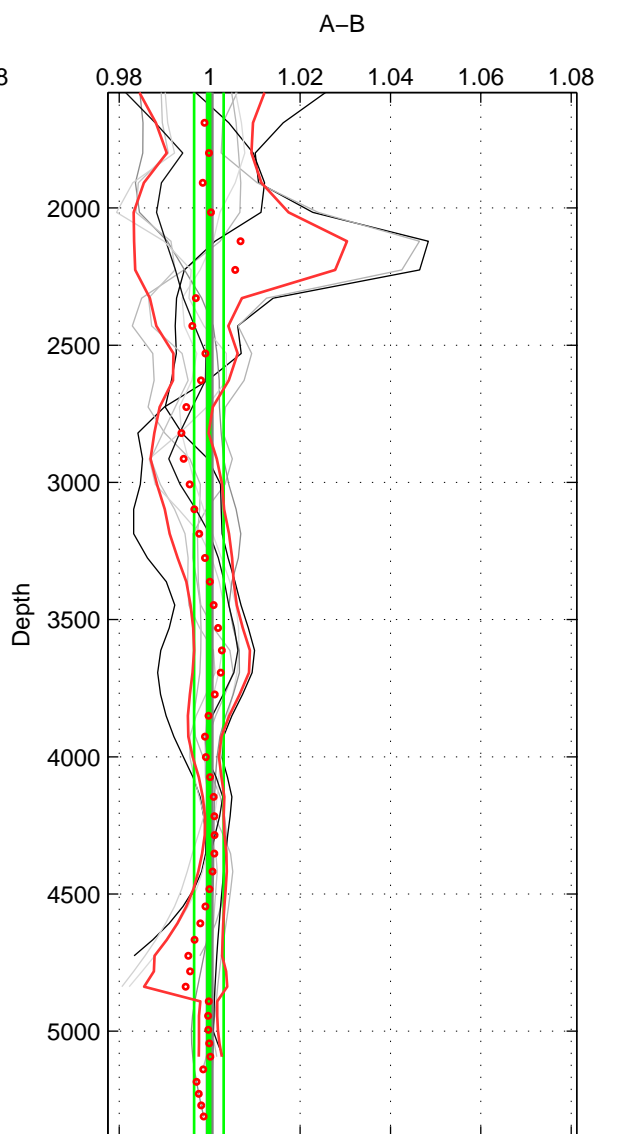

Cruise A (red). Date: Sep 2007 Cruisename: 612-49NZ20070904

Cruise B (blue). Date: Oct 2008 Cruisename: 615-49NZ20081011

*** "Favourite" values are means of spaces 1 2 3.

	Offset	O.StDev	Ratio	R.Stdev	Rating
SIGMA:	0.021	0.326	1.000	0.002	5
THETA:	0.005	0.366	1.000	0.002	5
DEPTH:	-0.024	0.480	1.000	0.003	5
FAV.:	0.001	0.390	1.000	0.003	5

Profiles of A: 4
 Profiles of B: 6
 Diff profs : 9
 WMoffset (A-B): 0.021389
 WMoffset stdev: 0.32613
 WMratio (A/B): 1.0001
 WMratio stdev: 0.0022335

Quality (1-5): 5

Profiles of A: 4
 Profiles of B: 6
 Diff profs : 9
 WMoffset (A-B): 0.005287
 WMoffset stdev: 0.36569
 WMratio (A/B): 1
 WMratio stdev: 0.002489

Quality (1-5): 5

Profiles of A: 4
 Profiles of B: 6
 Diff profs : 9
 WMoffset (A-B): -0.0235
 WMoffset stdev: 0.47965
 WMratio (A/B): 0.99983
 WMratio stdev: 0.003258

Quality (1-5): 5