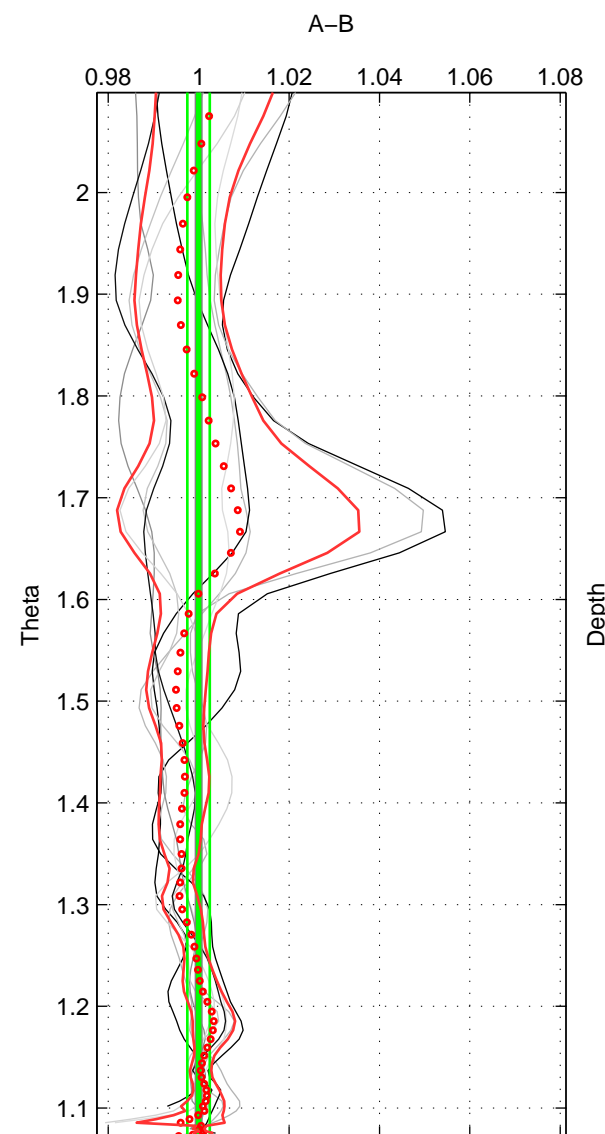

Cruise A (red). Date: Sep 2007 Cruisename: 612-49NZ20070904

Cruise B (blue). Date: Oct 2008 Cruisename: 615-49NZ20081011

*** "Favourite" values are means of spaces 1 2 3.

	Offset	O.StDev	Ratio	R.Stdev	Rating
SIGMA:	0.021	0.326	1.000	0.002	5
THETA:	0.005	0.366	1.000	0.002	5
DEPTH:	-0.024	0.480	1.000	0.003	5
FAV.:	0.001	0.390	1.000	0.003	5

Profiles of A: 4
 Profiles of B: 6
 Diff profs : 9
 WMoffset (A-B): 0.021389
 WMoffset stdev: 0.32613
 WMratio (A/B): 1.0001
 WMratio stdev: 0.0022335

Quality (1-5): 5

Profiles of A: 4
 Profiles of B: 6
 Diff profs : 9
 WMoffset (A-B): 0.005287
 WMoffset stdev: 0.36569
 WMratio (A/B): 1
 WMratio stdev: 0.002489

Quality (1-5): 5

Profiles of A: 4
 Profiles of B: 6
 Diff profs : 9
 WMoffset (A-B): -0.0235
 WMoffset stdev: 0.47965
 WMratio (A/B): 0.99983
 WMratio stdev: 0.003258

Quality (1-5): 5