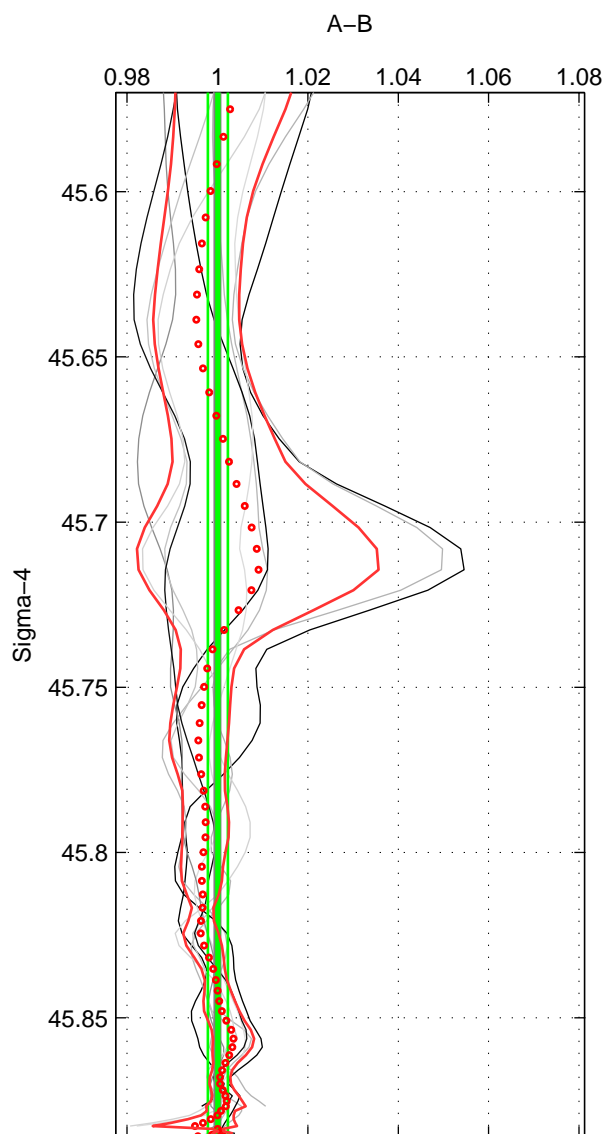

Cruise A (red). Date: Sep 2007 Cruisename: 612-49NZ20070904

Cruise B (blue). Date: Oct 2008 Cruisename: 615-49NZ20081011

*** "Favourite" values are means of spaces 1 2 3.

	Offset	O.StDev	Ratio	R.Stdev	Rating
SIGMA:	0.021	0.326	1.000	0.002	5
THETA:	0.005	0.366	1.000	0.002	5
DEPTH:	-0.024	0.480	1.000	0.003	5
FAV.:	0.001	0.390	1.000	0.003	5

Profiles of A: 4
 Profiles of B: 6
 Diff profs : 9
 WMoffset (A-B): 0.021389
 WMoffset stdev: 0.32613
 WMratio (A/B): 1.0001
 WMratio stdev: 0.0022335

Quality (1-5): 5

Profiles of A: 4
 Profiles of B: 6
 Diff profs : 9
 WMoffset (A-B): 0.005287
 WMoffset stdev: 0.36569
 WMratio (A/B): 1
 WMratio stdev: 0.002489

Quality (1-5): 5

Profiles of A: 4
 Profiles of B: 6
 Diff profs : 9
 WMoffset (A-B): -0.0235
 WMoffset stdev: 0.47965
 WMratio (A/B): 0.99983
 WMratio stdev: 0.003258

Quality (1-5): 5