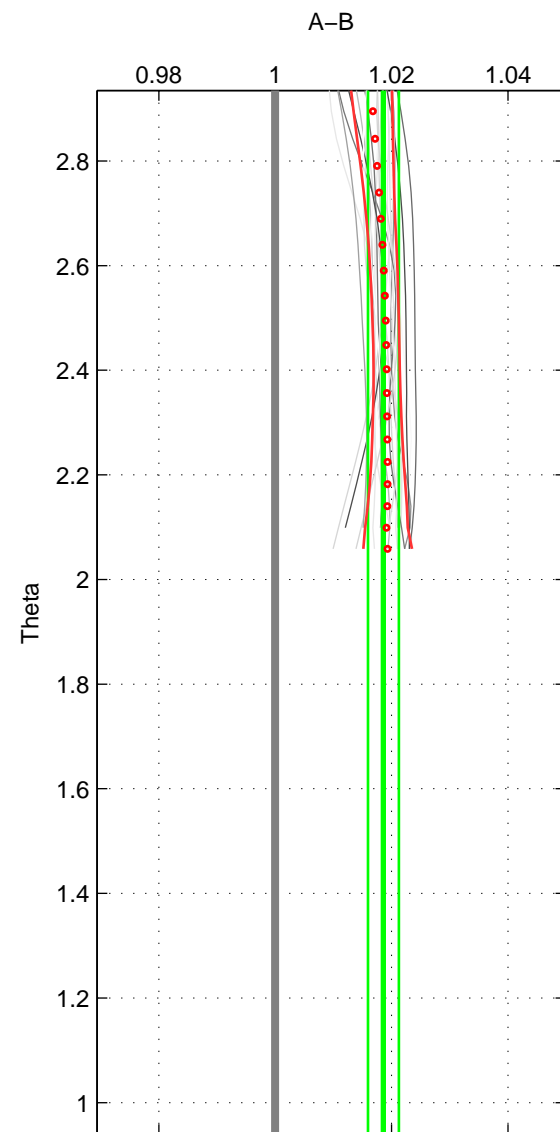

Cruise A (red). Date: Mar 1989 Cruisename: 507-32MW19890206

Cruise B (blue). Date: Jul 2006 Cruisename: 672-49UF20060614

*** "Favourite" values are means of spaces 1 2.

	Offset	O.StDev	Ratio	R.Stdev	Rating
SIGMA:	2.642	0.376	1.020	0.003	4
THETA:	2.425	0.336	1.019	0.003	4
DEPTH:	1.980	0.619	1.015	0.004	3
FAV.:	2.533	0.356	1.019	0.003	4

Profiles of A: 11
 Profiles of B: 5
 Diff profs : 20
 WMoffset (A-B): 2.6417
 WMoffset stdev: 0.3764
 WMratio (A/B): 1.0202
 WMratio stdev: 0.0029308

Quality (1-5): 4

Profiles of A: 11
 Profiles of B: 5
 Diff profs : 20
 WMoffset (A-B): 2.425
 WMoffset stdev: 0.3365
 WMratio (A/B): 1.0186
 WMratio stdev: 0.0026592

Quality (1-5): 4

Profiles of A: 11
 Profiles of B: 5
 Diff profs : 20
 WMoffset (A-B): 1.9803
 WMoffset stdev: 0.61913
 WMratio (A/B): 1.0151
 WMratio stdev: 0.0041395

Quality (1-5): 3

Please note that statistics are bad.