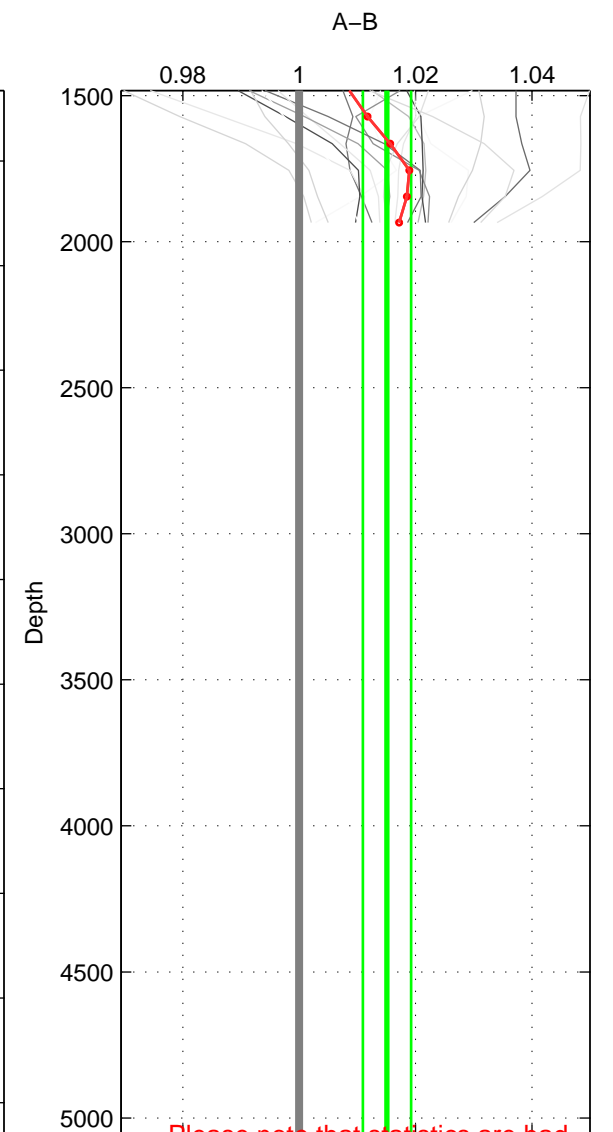

Cruise A (red). Date: Mar 1989 Cruisename: 507-32MW19890206

Cruise B (blue). Date: Jul 2006 Cruisename: 672-49UF20060614

*** "Favourite" values are means of spaces 1 2.

	Offset	O.StDev	Ratio	R.Stdev	Rating
SIGMA:	2.642	0.376	1.020	0.003	4
THETA:	2.425	0.336	1.019	0.003	4
DEPTH:	1.980	0.619	1.015	0.004	3
FAV.:	2.533	0.356	1.019	0.003	4

Profiles of A: 11
 Profiles of B: 5
 Diff profs : 20
 WMoffset (A-B): 2.6417
 WMoffset stdev: 0.3764
 WMratio (A/B): 1.0202
 WMratio stdev: 0.0029308

Quality (1-5): 4

Profiles of A: 11
 Profiles of B: 5
 Diff profs : 20
 WMoffset (A-B): 2.425
 WMoffset stdev: 0.3365
 WMratio (A/B): 1.0186
 WMratio stdev: 0.0026592

Quality (1-5): 4

Profiles of A: 11
 Profiles of B: 5
 Diff profs : 20
 WMoffset (A-B): 1.9803
 WMoffset stdev: 0.61913
 WMratio (A/B): 1.0151
 WMratio stdev: 0.0041395

Quality (1-5): 3

Please note that statistics are bad.