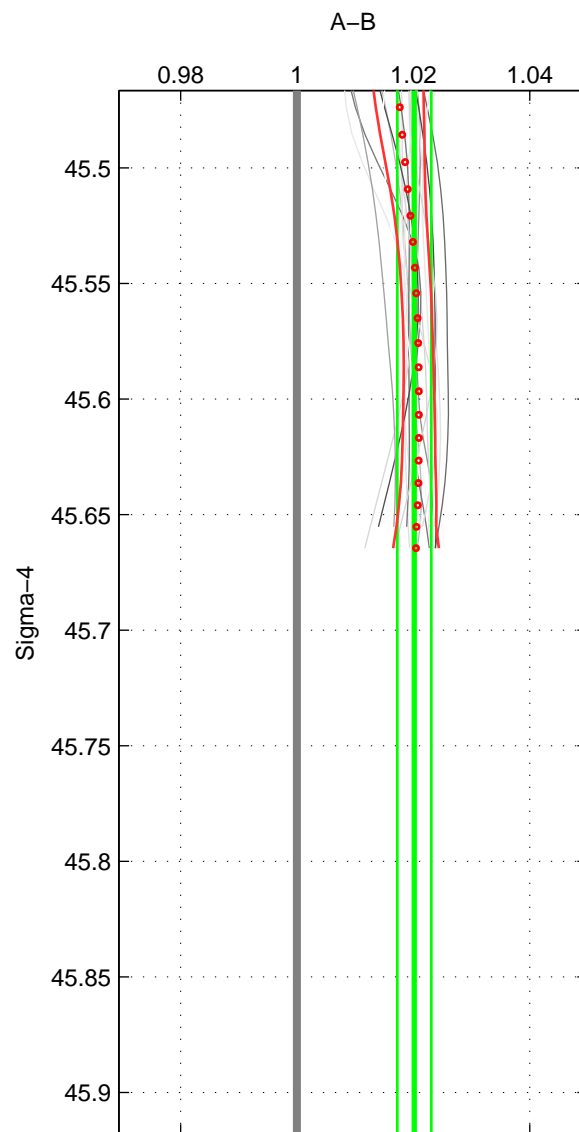

Cruise A (red). Date: Mar 1989 Cruisename: 507-32MW19890206

Cruise B (blue). Date: Jul 2006 Cruisename: 672-49UF20060614

*** "Favourite" values are means of spaces 1 2.

	Offset	O.StDev	Ratio	R.Stdev	Rating
SIGMA:	2.642	0.376	1.020	0.003	4
THETA:	2.425	0.336	1.019	0.003	4
DEPTH:	1.980	0.619	1.015	0.004	3
FAV.:	2.533	0.356	1.019	0.003	4

Profiles of A: 11
 Profiles of B: 5
 Diff profs : 20
 WMoffset (A-B): 2.6417
 WMoffset stdev: 0.3764
 WMratio (A/B): 1.0202
 WMratio stdev: 0.0029308

Quality (1-5): 4

Profiles of A: 11
 Profiles of B: 5
 Diff profs : 20
 WMoffset (A-B): 2.425
 WMoffset stdev: 0.3365
 WMratio (A/B): 1.0186
 WMratio stdev: 0.0026592

Quality (1-5): 4

Profiles of A: 11
 Profiles of B: 5
 Diff profs : 20
 WMoffset (A-B): 1.9803
 WMoffset stdev: 0.61913
 WMratio (A/B): 1.0151
 WMratio stdev: 0.0041395

Quality (1-5): 3

Please note that statistics are bad.