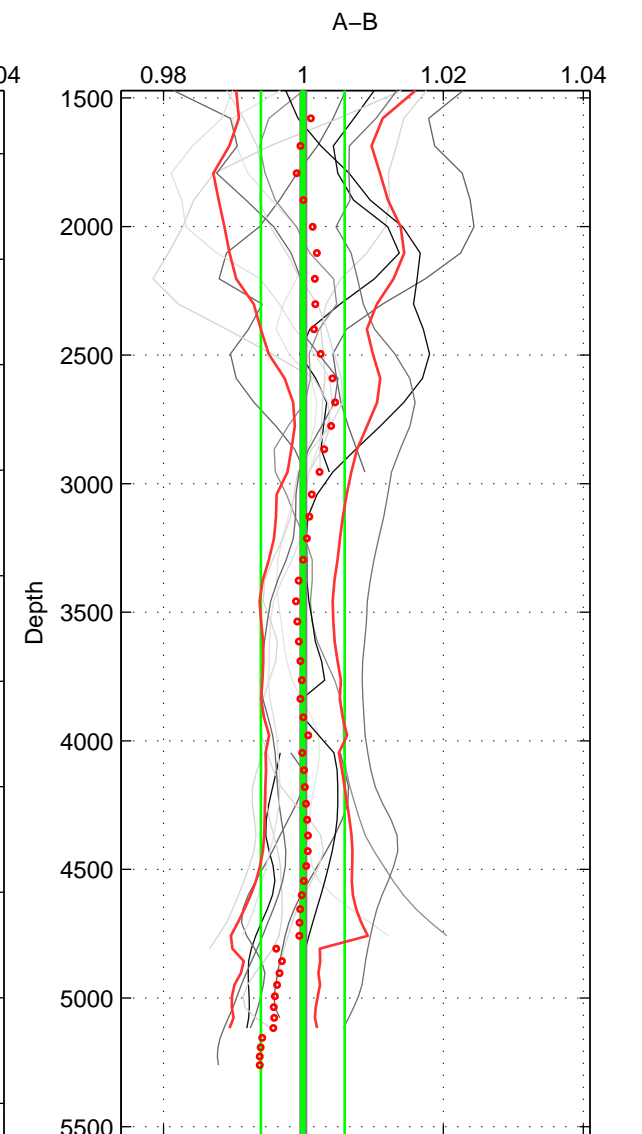

Cruise A (red). Date: Mar 2005 Cruisename: 604-49NZ20050228

Cruise B (blue). Date: Jul 2011 Cruisename: 626-49RY20110515

*** "Favourite" values are means of spaces 1 2 3.

	Offset	O.StDev	Ratio	R.Stdev	Rating
SIGMA:	0.152	1.086	1.001	0.007	5
THETA:	0.079	1.040	1.001	0.007	5
DEPTH:	-0.021	0.894	1.000	0.006	5
FAV.:	0.070	1.007	1.001	0.007	5

Profiles of A: 3
 Profiles of B: 12
 Diff profs : 12
 WMoffset (A-B): 0.15158
 WMoffset stdev: 1.0864
 WMratio (A/B): 1.0011
 WMratio stdev: 0.0071406

Quality (1-5): 5

Profiles of A: 3
 Profiles of B: 12
 Diff profs : 12
 WMoffset (A-B): 0.07946
 WMoffset stdev: 1.0397
 WMratio (A/B): 1.0006
 WMratio stdev: 0.0068569

Quality (1-5): 5

Profiles of A: 3
 Profiles of B: 12
 Diff profs : 12
 WMoffset (A-B): -0.021183
 WMoffset stdev: 0.89354
 WMratio (A/B): 0.99992
 WMratio stdev: 0.0059856

Quality (1-5): 5