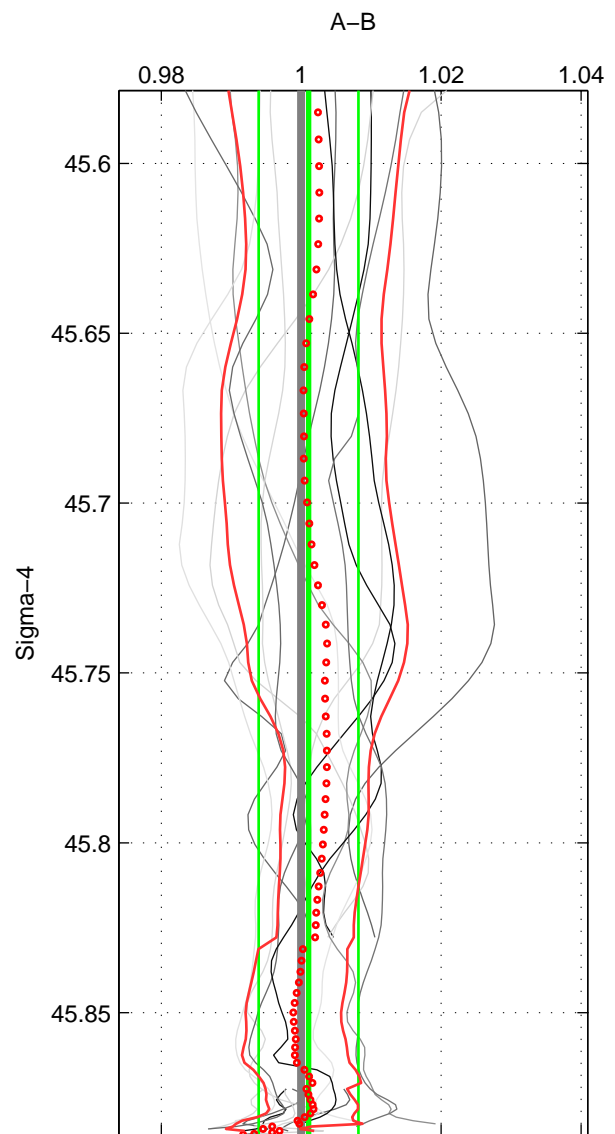

Cruise A (red). Date: Mar 2005 Cruisename: 604-49NZ20050228

Cruise B (blue). Date: Jul 2011 Cruisename: 626-49RY20110515

*** "Favourite" values are means of spaces 1 2 3.

	Offset	O.StDev	Ratio	R.Stdev	Rating
SIGMA:	0.152	1.086	1.001	0.007	5
THETA:	0.079	1.040	1.001	0.007	5
DEPTH:	-0.021	0.894	1.000	0.006	5
FAV.:	0.070	1.007	1.001	0.007	5

Profiles of A: 3
 Profiles of B: 12
 Diff profs : 12
 WMoffset (A-B): 0.15158
 WMoffset stdev: 1.0864
 WMratio (A/B): 1.0011
 WMratio stdev: 0.0071406

Quality (1-5): 5

Profiles of A: 3
 Profiles of B: 12
 Diff profs : 12
 WMoffset (A-B): 0.07946
 WMoffset stdev: 1.0397
 WMratio (A/B): 1.0006
 WMratio stdev: 0.0068569

Quality (1-5): 5

Profiles of A: 3
 Profiles of B: 12
 Diff profs : 12
 WMoffset (A-B): -0.021183
 WMoffset stdev: 0.89354
 WMratio (A/B): 0.99992
 WMratio stdev: 0.0059856

Quality (1-5): 5