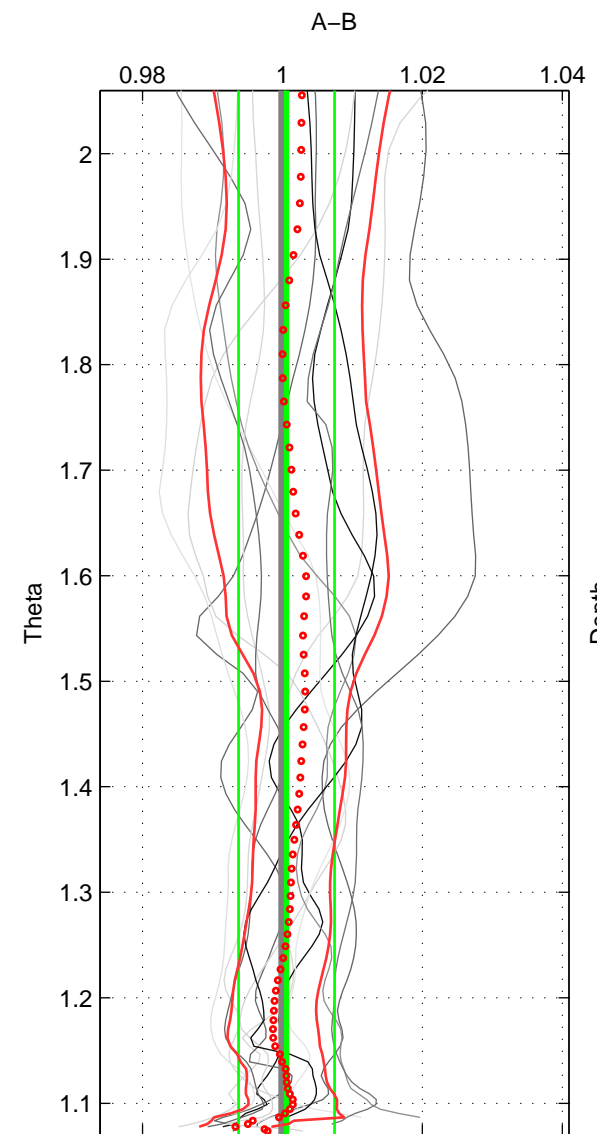

Cruise A (red). Date: Mar 2005 Cruisename: 604-49NZ20050228

Cruise B (blue). Date: Jul 2011 Cruisename: 626-49RY20110515

*** "Favourite" values are means of spaces 1 2 3.

	Offset	O.StDev	Ratio	R.Stdev	Rating
SIGMA:	0.152	1.086	1.001	0.007	5
THETA:	0.079	1.040	1.001	0.007	5
DEPTH:	-0.021	0.894	1.000	0.006	5
FAV.:	0.070	1.007	1.001	0.007	5

Profiles of A: 3
 Profiles of B: 12
 Diff profs : 12
 WMoffset (A-B): 0.15158
 WMoffset stdev: 1.0864
 WMratio (A/B): 1.0011
 WMratio stdev: 0.0071406

Quality (1-5): 5

Profiles of A: 3
 Profiles of B: 12
 Diff profs : 12
 WMoffset (A-B): 0.07946
 WMoffset stdev: 1.0397
 WMratio (A/B): 1.0006
 WMratio stdev: 0.0068569

Quality (1-5): 5

Profiles of A: 3
 Profiles of B: 12
 Diff profs : 12
 WMoffset (A-B): -0.021183
 WMoffset stdev: 0.89354
 WMratio (A/B): 0.99992
 WMratio stdev: 0.0059856

Quality (1-5): 5