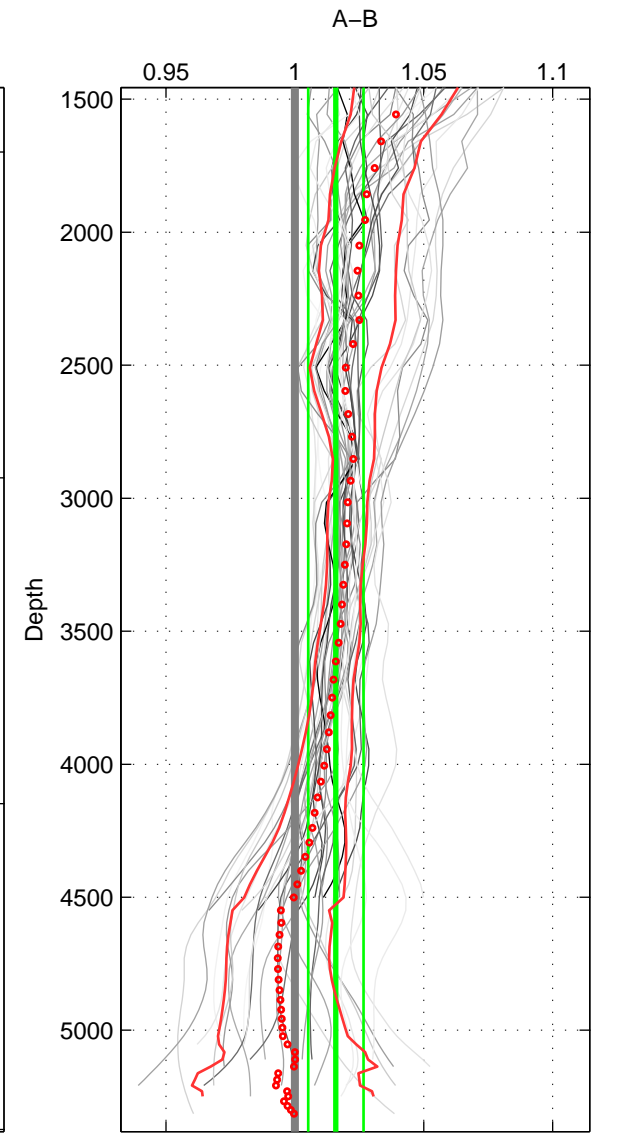

Cruise A (red). Date: Jul 2004 Cruisename: 4765-3
 Cruise B (blue). Date: Oct 2007 Cruisename: 613-4

*** "Favourite" values are means of spaces 1 2 3.

	Offset	O.StDev	Ratio	R.Stdev	Rating
SIGMA:	3.377	1.365	1.023	0.009	5
THETA:	3.451	1.217	1.023	0.008	5
DEPTH:	2.399	1.630	1.016	0.011	5
FAV. :	3.076	1.404	1.021	0.009	5

Profiles of A: 7
 Profiles of B: 7
 Diff profs : 37
 WMoffset (A-B): 3.3774
 WMoffset stdev: 1.365
 WMratio (A/B): 1.0226
 WMratio stdev: 0.00935

Quality (1-5): 5

Profiles of A: 7
 Profiles of B: 7
 Diff profs : 37
 WMoffset (A-B): 3.4511
 WMoffset stdev: 1.2167
 WMratio (A/B): 1.0232
 WMratio stdev: 0.0084054

Quality (1-5): 5

Profiles of A: 7
 Profiles of B: 7
 Diff profs : 37
 WMoffset (A-B): 2.3991
 WMoffset stdev: 1.63
 WMratio (A/B): 1.0159
 WMratio stdev: 0.010731

Quality (1-5): 5