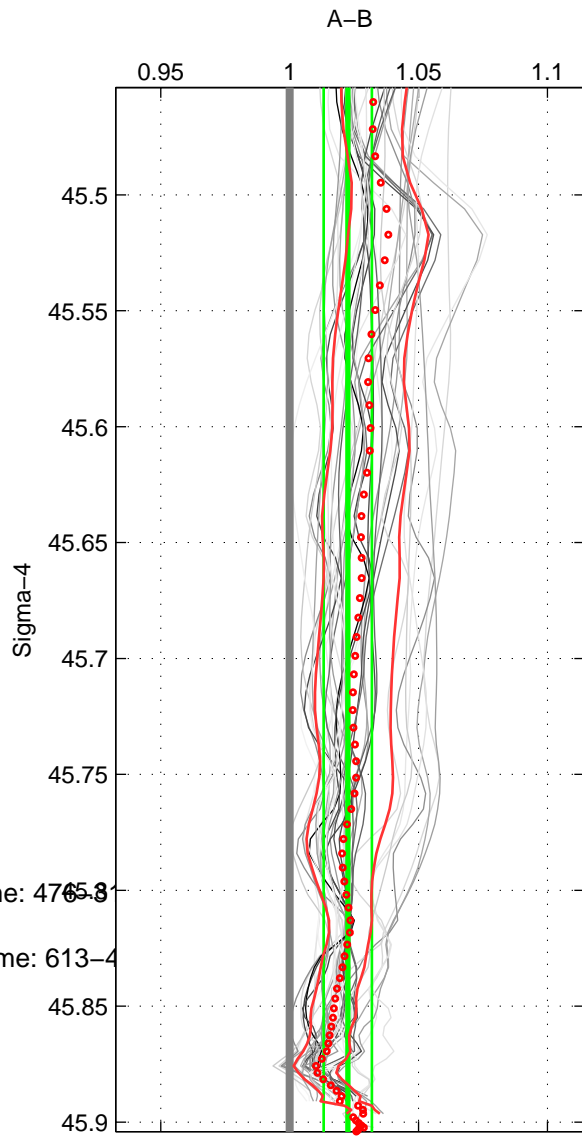

Cruise A (red). Date: Jul 2004 Cruisename: 4765-3
 Cruise B (blue). Date: Oct 2007 Cruisename: 613-4

*** "Favourite" values are means of spaces 1 2 3.

	Offset	O.StDev	Ratio	R.Stdev	Rating
SIGMA:	3.377	1.365	1.023	0.009	5
THETA:	3.451	1.217	1.023	0.008	5
DEPTH:	2.399	1.630	1.016	0.011	5
FAV. :	3.076	1.404	1.021	0.009	5

Profiles of A: 7
 Profiles of B: 7
 Diff profs : 37
 WMoffset (A-B): 3.3774
 WMoffset stdev: 1.365
 WMratio (A/B): 1.0226
 WMratio stdev: 0.00935

Quality (1-5): 5

Profiles of A: 7
 Profiles of B: 7
 Diff profs : 37
 WMoffset (A-B): 3.4511
 WMoffset stdev: 1.2167
 WMratio (A/B): 1.0232
 WMratio stdev: 0.0084054

Quality (1-5): 5

Profiles of A: 7
 Profiles of B: 7
 Diff profs : 37
 WMoffset (A-B): 2.3991
 WMoffset stdev: 1.63
 WMratio (A/B): 1.0159
 WMratio stdev: 0.010731

Quality (1-5): 5