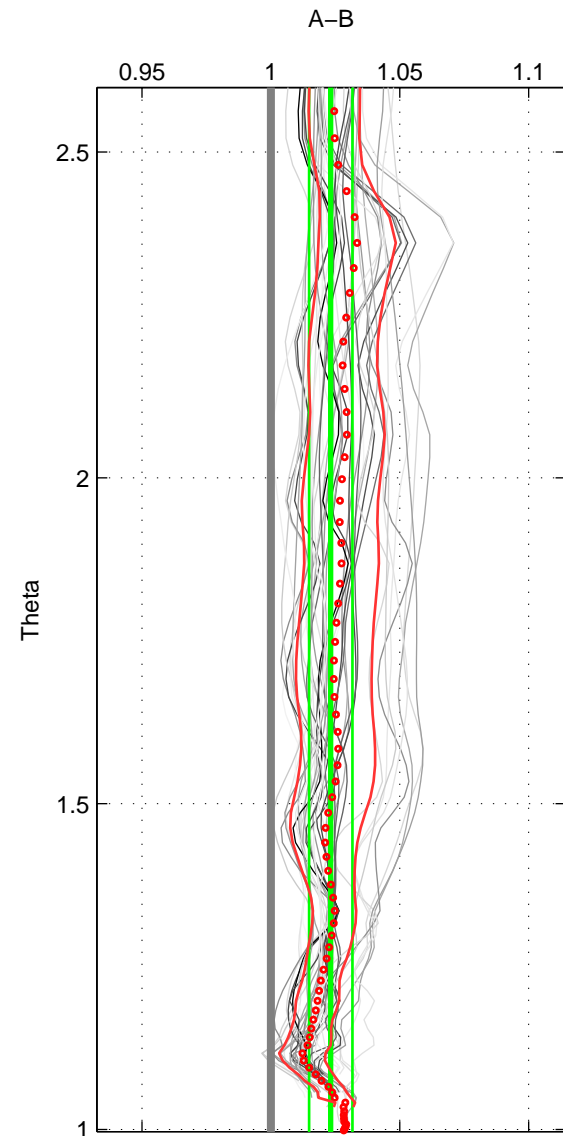

Cruise A (red). Date: Jul 2004 Cruisename: 4765-3
 Cruise B (blue). Date: Oct 2007 Cruisename: 613-4

*** "Favourite" values are means of spaces 1 2 3.

	Offset	O.StDev	Ratio	R.Stdev	Rating
SIGMA:	3.377	1.365	1.023	0.009	5
THETA:	3.451	1.217	1.023	0.008	5
DEPTH:	2.399	1.630	1.016	0.011	5
FAV. :	3.076	1.404	1.021	0.009	5

Profiles of A: 7
 Profiles of B: 7
 Diff profs : 37
 WMoffset (A-B): 3.3774
 WMoffset stdev: 1.365
 WMratio (A/B): 1.0226
 WMratio stdev: 0.00935

Quality (1-5): 5

Profiles of A: 7
 Profiles of B: 7
 Diff profs : 37
 WMoffset (A-B): 3.4511
 WMoffset stdev: 1.2167
 WMratio (A/B): 1.0232
 WMratio stdev: 0.0084054

Quality (1-5): 5

Profiles of A: 7
 Profiles of B: 7
 Diff profs : 37
 WMoffset (A-B): 2.3991
 WMoffset stdev: 1.63
 WMratio (A/B): 1.0159
 WMratio stdev: 0.010731

Quality (1-5): 5