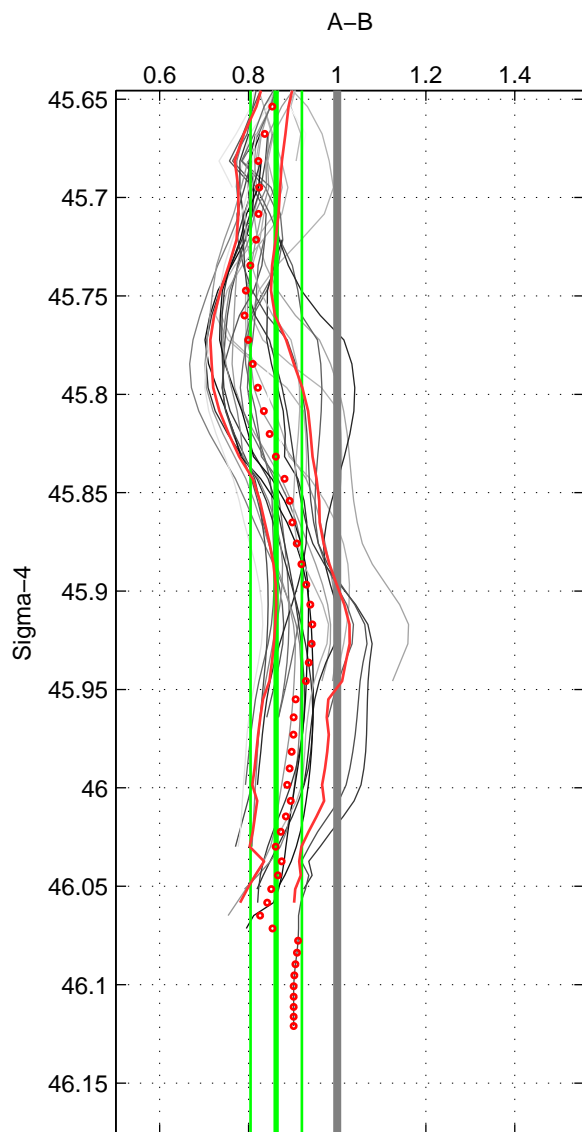

Cruise A (red). Date: Aug 1997 Cruisename: 63-34AR19970805

Cruise B (blue). Date: Jul 1981 Cruisename: 220-316N19810401

*** "Favourite" values are means of spaces 1 2 3.

	Offset	O.StDev	Ratio	R.Stdev	Rating
SIGMA:	-1.289	0.604	0.863	0.058	4
THETA:	-1.236	0.608	0.866	0.058	4
DEPTH:	-2.586	0.894	0.788	0.069	4
FAV.:	-1.703	0.702	0.839	0.062	4

Profiles of A: 10
 Profiles of B: 6
 Diff profs : 31
 WMoffset (A-B): -1.2888
 WMoffset stdev: 0.60437
 WMratio (A/B): 0.86254
 WMratio stdev: 0.057823

Quality (1-5): 4

Profiles of A: 10
 Profiles of B: 6
 Diff profs : 31
 WMoffset (A-B): -1.2355
 WMoffset stdev: 0.60832
 WMratio (A/B): 0.86604
 WMratio stdev: 0.058461

Quality (1-5): 4

Profiles of A: 10
 Profiles of B: 6
 Diff profs : 31
 WMoffset (A-B): -2.5855
 WMoffset stdev: 0.89384
 WMratio (A/B): 0.78799
 WMratio stdev: 0.068614

Quality (1-5): 4