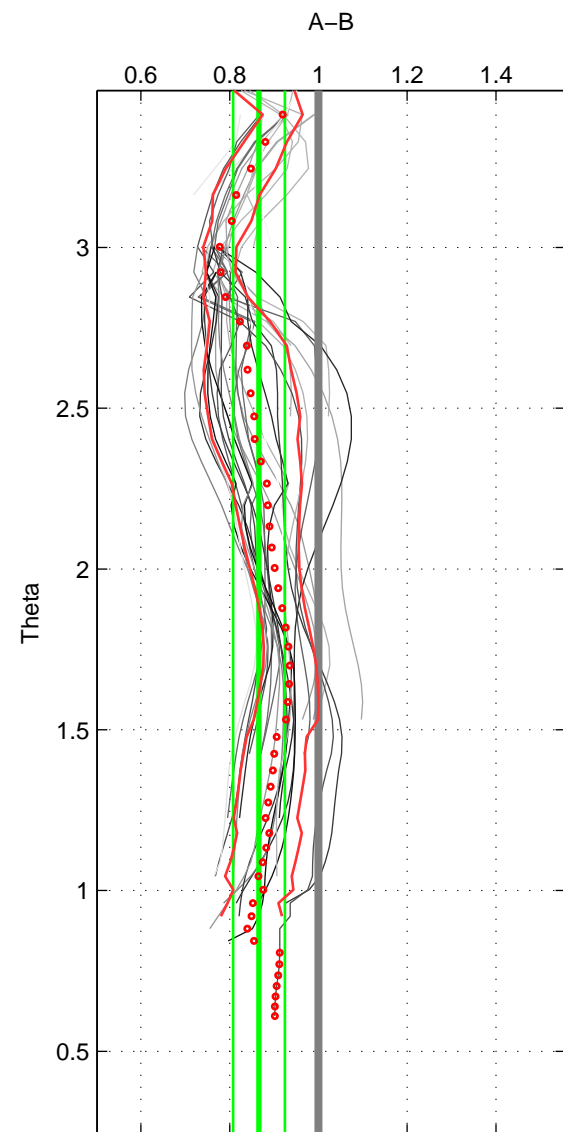

Cruise A (red). Date: Aug 1997 Cruisename: 63-34AR19970805

Cruise B (blue). Date: Jul 1981 Cruisename: 220-316N19810401

*** "Favourite" values are means of spaces 1 2 3.

	Offset	O.StDev	Ratio	R.Stdev	Rating
SIGMA:	-1.289	0.604	0.863	0.058	4
THETA:	-1.236	0.608	0.866	0.058	4
DEPTH:	-2.586	0.894	0.788	0.069	4
FAV.:	-1.703	0.702	0.839	0.062	4

Profiles of A: 10
 Profiles of B: 6
 Diff profs : 31
 WMoffset (A-B): -1.2888
 WMoffset stdev: 0.60437
 WMratio (A/B): 0.86254
 WMratio stdev: 0.057823

Quality (1-5): 4

Profiles of A: 10
 Profiles of B: 6
 Diff profs : 31
 WMoffset (A-B): -1.2355
 WMoffset stdev: 0.60832
 WMratio (A/B): 0.86604
 WMratio stdev: 0.058461

Quality (1-5): 4

Profiles of A: 10
 Profiles of B: 6
 Diff profs : 31
 WMoffset (A-B): -2.5855
 WMoffset stdev: 0.89384
 WMratio (A/B): 0.78799
 WMratio stdev: 0.068614

Quality (1-5): 4