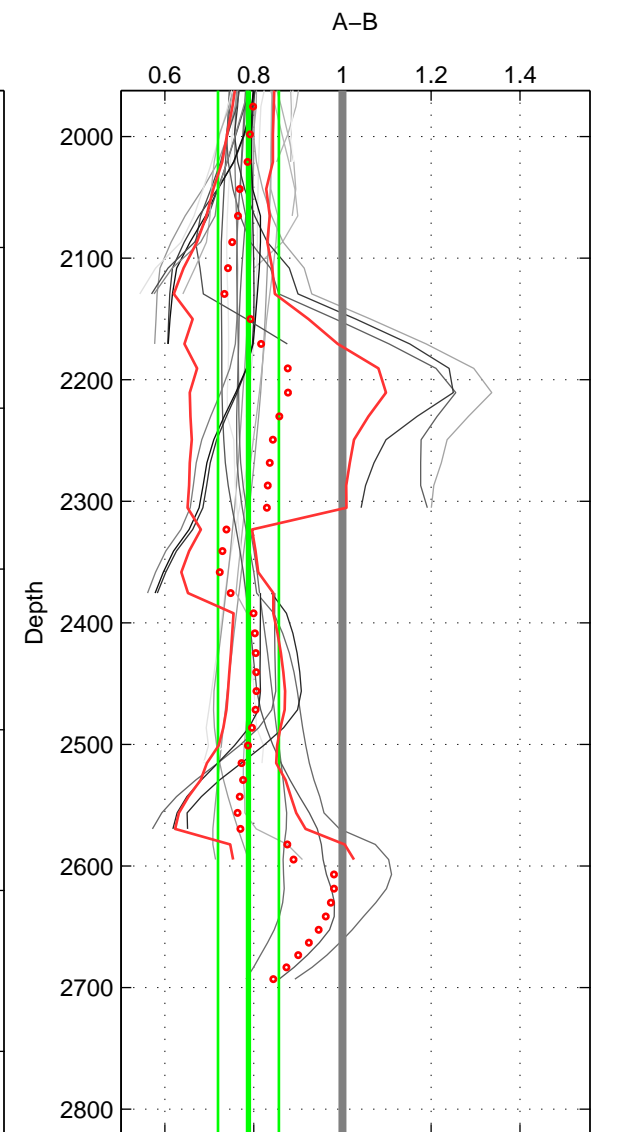

Cruise A (red). Date: Aug 1997 Cruisename: 63-34AR19970805

Cruise B (blue). Date: Jul 1981 Cruisename: 220-316N19810401

*** "Favourite" values are means of spaces 1 2 3.

	Offset	O.StDev	Ratio	R.Stdev	Rating
SIGMA:	-1.289	0.604	0.863	0.058	4
THETA:	-1.236	0.608	0.866	0.058	4
DEPTH:	-2.586	0.894	0.788	0.069	4
FAV.:	-1.703	0.702	0.839	0.062	4

Profiles of A: 10
 Profiles of B: 6
 Diff profs : 31
 WMoffset (A-B): -1.2888
 WMoffset stdev: 0.60437
 WMratio (A/B): 0.86254
 WMratio stdev: 0.057823

Quality (1-5): 4

Profiles of A: 10
 Profiles of B: 6
 Diff profs : 31
 WMoffset (A-B): -1.2355
 WMoffset stdev: 0.60832
 WMratio (A/B): 0.86604
 WMratio stdev: 0.058461

Quality (1-5): 4

Profiles of A: 10
 Profiles of B: 6
 Diff profs : 31
 WMoffset (A-B): -2.5855
 WMoffset stdev: 0.89384
 WMratio (A/B): 0.78799
 WMratio stdev: 0.068614

Quality (1-5): 4