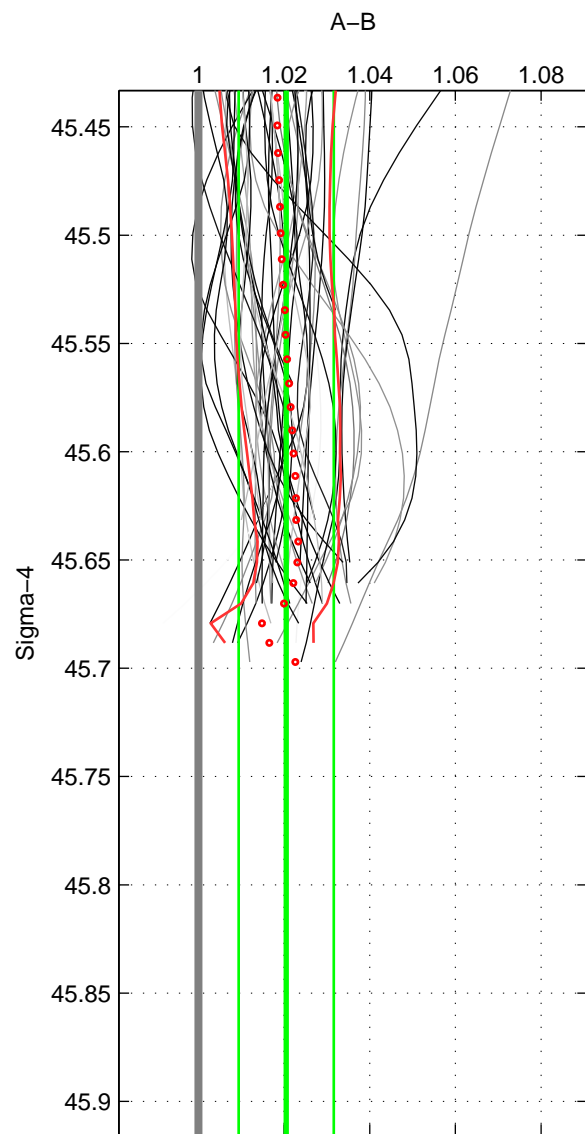

Cruise A (red). Date: Jul 2005 Cruisename: 669-49UF20050615
 Cruise B (blue). Date: Oct 2002 Cruisename: 698-49UP20021001

*** "Favourite" values are means of spaces 1 2.

	Offset	O.StDev	Ratio	R.Stdev	Rating
SIGMA:	2.827	1.466	1.021	0.011	5
THETA:	2.811	1.380	1.020	0.010	5
DEPTH:	3.590	0.137	1.027	0.002	3
FAV.:	2.819	1.423	1.020	0.011	5

Profiles of A: 30
 Profiles of B: 35
 Diff profs : 48
 WMoffset (A-B): 2.8273
 WMoffset stdev: 1.466
 WMratio (A/B): 1.0205
 WMratio stdev: 0.011099

Quality (1-5): 5

Profiles of A: 30
 Profiles of B: 35
 Diff profs : 48
 WMoffset (A-B): 2.8108
 WMoffset stdev: 1.38
 WMratio (A/B): 1.0202
 WMratio stdev: 0.010329

Quality (1-5): 5

Profiles of A: 30
 Profiles of B: 35
 Diff profs : 48
 WMoffset (A-B): 3.5897
 WMoffset stdev: 0.13674
 WMratio (A/B): 1.0269
 WMratio stdev: 0.0017165

Quality (1-5): 3

Please note that statistics are bad.