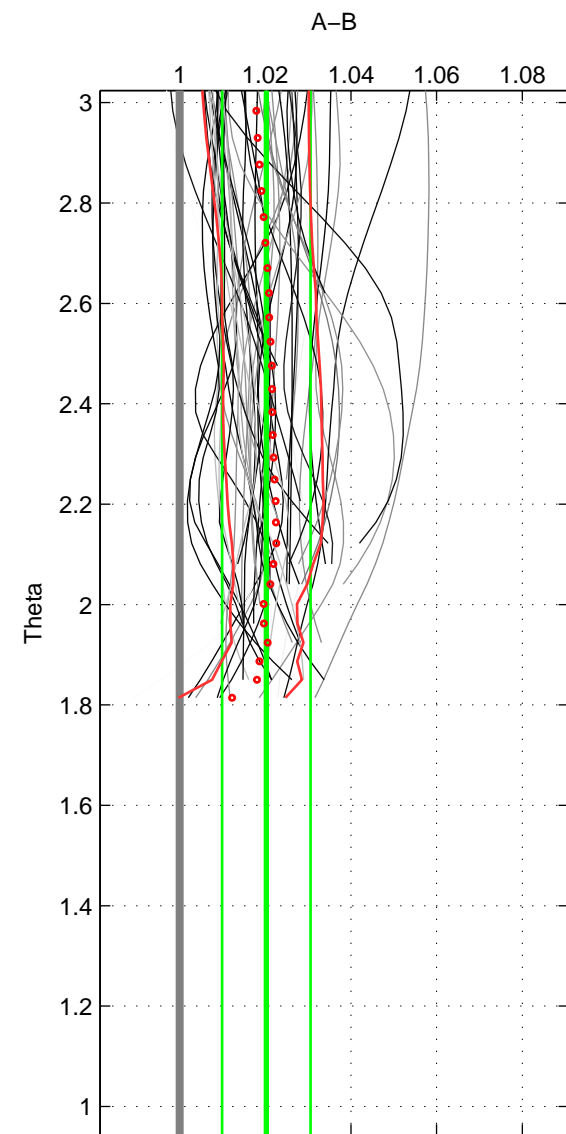

Cruise A (red). Date: Jul 2005 Cruisename: 669-49UF20050615
 Cruise B (blue). Date: Oct 2002 Cruisename: 698-49UP20021001

*** "Favourite" values are means of spaces 1 2.

	Offset	O.StDev	Ratio	R.Stdev	Rating
SIGMA:	2.827	1.466	1.021	0.011	5
THETA:	2.811	1.380	1.020	0.010	5
DEPTH:	3.590	0.137	1.027	0.002	3
FAV.:	2.819	1.423	1.020	0.011	5

Profiles of A: 30
 Profiles of B: 35
 Diff profs : 48
 WMoffset (A-B): 2.8273
 WMoffset stdev: 1.466
 WMratio (A/B): 1.0205
 WMratio stdev: 0.011099

Quality (1-5): 5

Profiles of A: 30
 Profiles of B: 35
 Diff profs : 48
 WMoffset (A-B): 2.8108
 WMoffset stdev: 1.38
 WMratio (A/B): 1.0202
 WMratio stdev: 0.010329

Quality (1-5): 5

Profiles of A: 30
 Profiles of B: 35
 Diff profs : 48
 WMoffset (A-B): 3.5897
 WMoffset stdev: 0.13674
 WMratio (A/B): 1.0269
 WMratio stdev: 0.0017165

Quality (1-5): 3

Please note that statistics are bad.