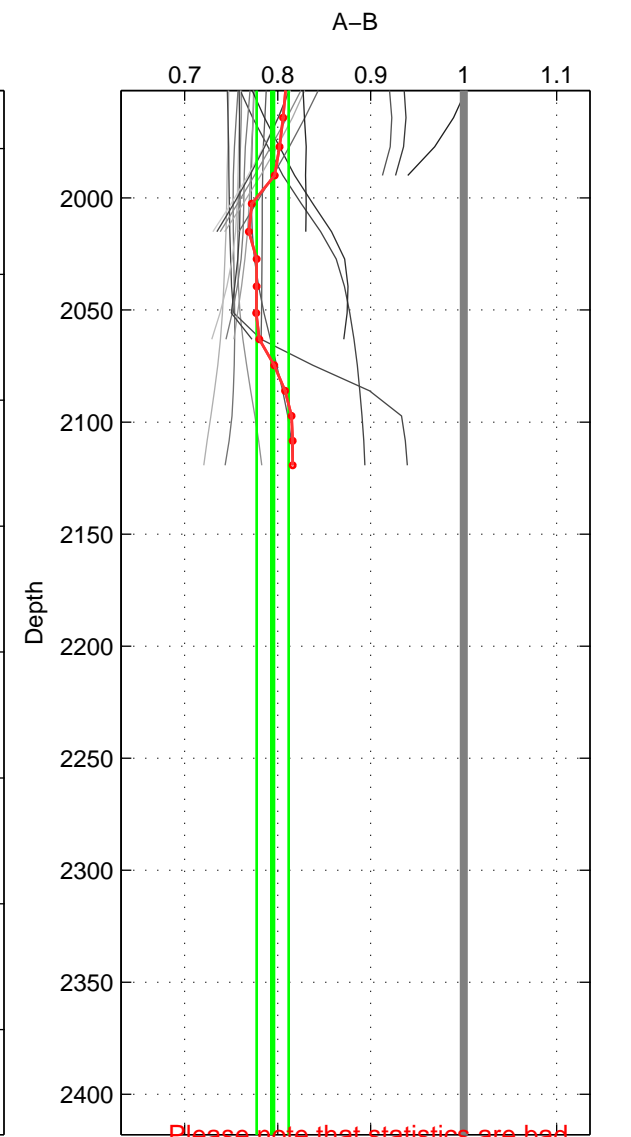

Cruise A (red). Date: Aug 1997 Cruisename: 63-34AR19970805

Cruise B (blue). Date: Jul 1990 Cruisename: 296-64TR19900714

*** "Favourite" values are means of spaces 1 2.

	Offset	O.StDev	Ratio	R.Stdev	Rating
SIGMA:	-2.283	0.942	0.810	0.070	4
THETA:	-1.960	0.379	0.828	0.032	4
DEPTH:	-2.455	0.219	0.794	0.017	2
FAV.:	-2.121	0.660	0.819	0.051	4

Profiles of A: 3
 Profiles of B: 7
 Diff profs: 21
 WMoffset (A-B): -2.2828
 WMoffset stdev: 0.94156
 WMratio (A/B): 0.80997
 WMratio stdev: 0.070493

Quality (1-5): 4

Profiles of A: 3
 Profiles of B: 7
 Diff profs: 21
 WMoffset (A-B): -1.9598
 WMoffset stdev: 0.37909
 WMratio (A/B): 0.82827
 WMratio stdev: 0.032284

Quality (1-5): 4

Profiles of A: 3
 Profiles of B: 7
 Diff profs: 21
 WMoffset (A-B): -2.4549
 WMoffset stdev: 0.21872
 WMratio (A/B): 0.79449
 WMratio stdev: 0.01723

Quality (1-5): 2

Please note that statistics are bad.