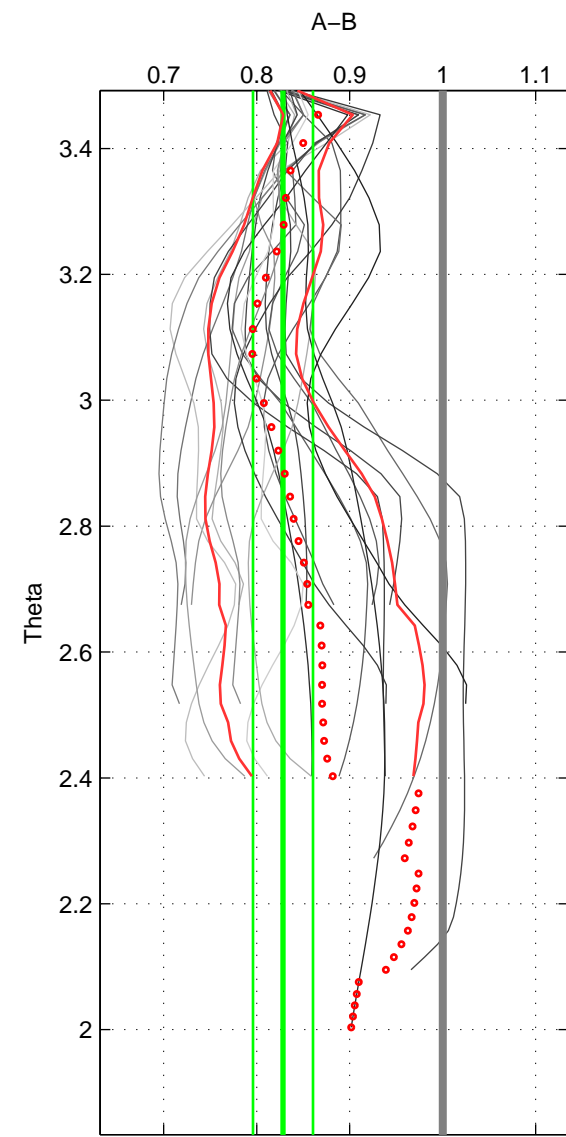

Cruise A (red). Date: Aug 1997 Cruisename: 63-34AR19970805

Cruise B (blue). Date: Jul 1990 Cruisename: 296-64TR19900714

*** "Favourite" values are means of spaces 1 2.

	Offset	O.StDev	Ratio	R.Stdev	Rating
SIGMA:	-2.283	0.942	0.810	0.070	4
THETA:	-1.960	0.379	0.828	0.032	4
DEPTH:	-2.455	0.219	0.794	0.017	2
FAV.:	-2.121	0.660	0.819	0.051	4

Profiles of A: 3
 Profiles of B: 7
 Diff profs: 21
 WMoffset (A-B): -2.2828
 WMoffset stdev: 0.94156
 WMratio (A/B): 0.80997
 WMratio stdev: 0.070493

Quality (1-5): 4

Profiles of A: 3
 Profiles of B: 7
 Diff profs: 21
 WMoffset (A-B): -1.9598
 WMoffset stdev: 0.37909
 WMratio (A/B): 0.82827
 WMratio stdev: 0.032284

Quality (1-5): 4

Profiles of A: 3
 Profiles of B: 7
 Diff profs: 21
 WMoffset (A-B): -2.4549
 WMoffset stdev: 0.21872
 WMratio (A/B): 0.79449
 WMratio stdev: 0.01723

Quality (1-5): 2

Please note that statistics are bad.