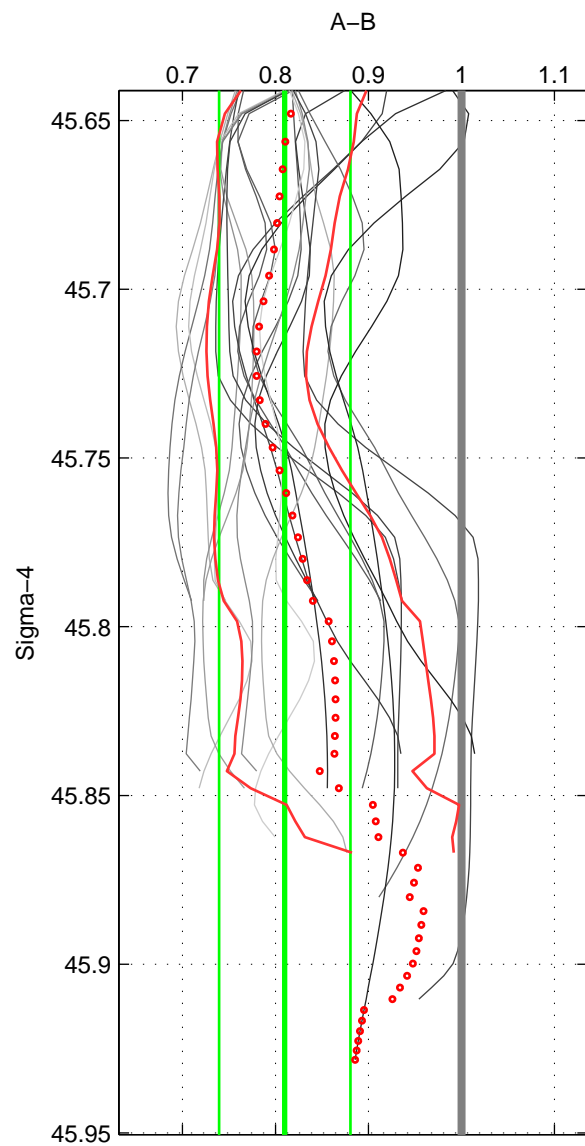

Cruise A (red). Date: Aug 1997 Cruisename: 63-34AR19970805

Cruise B (blue). Date: Jul 1990 Cruisename: 296-64TR19900714

*** "Favourite" values are means of spaces 1 2.

	Offset	O.StDev	Ratio	R.Stdev	Rating
SIGMA:	-2.283	0.942	0.810	0.070	4
THETA:	-1.960	0.379	0.828	0.032	4
DEPTH:	-2.455	0.219	0.794	0.017	2
FAV.:	-2.121	0.660	0.819	0.051	4

Profiles of A: 3
 Profiles of B: 7
 Diff profs: 21
 WMoffset (A-B): -2.2828
 WMoffset stdev: 0.94156
 WMratio (A/B): 0.80997
 WMratio stdev: 0.070493

Quality (1-5): 4

Profiles of A: 3
 Profiles of B: 7
 Diff profs: 21
 WMoffset (A-B): -1.9598
 WMoffset stdev: 0.37909
 WMratio (A/B): 0.82827
 WMratio stdev: 0.032284

Quality (1-5): 4

Profiles of A: 3
 Profiles of B: 7
 Diff profs: 21
 WMoffset (A-B): -2.4549
 WMoffset stdev: 0.21872
 WMratio (A/B): 0.79449
 WMratio stdev: 0.01723

Quality (1-5): 2

Please note that statistics are bad.