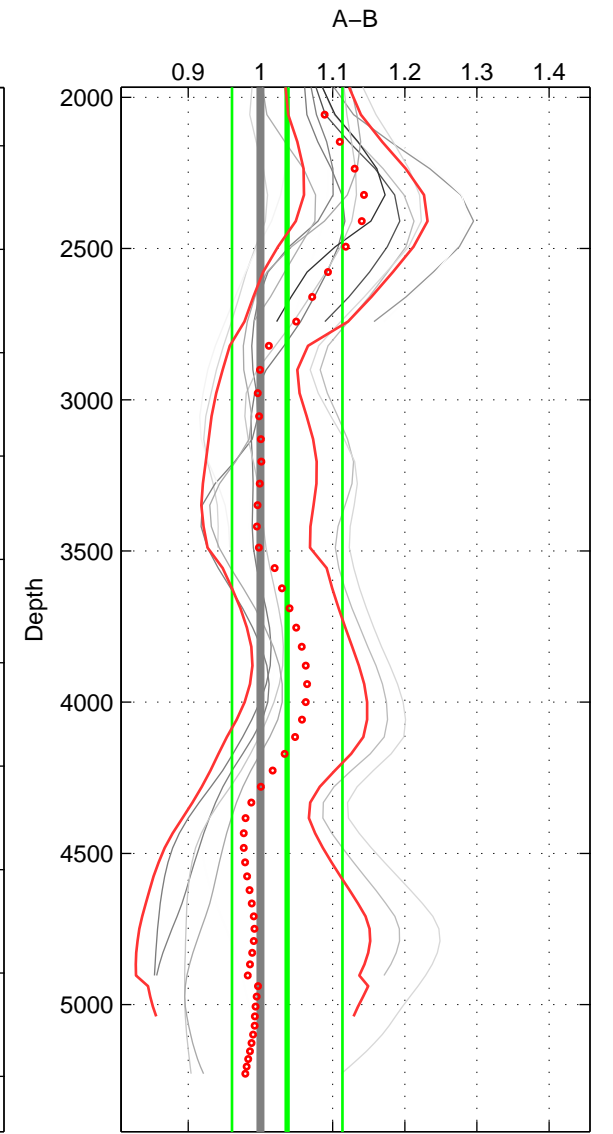

Cruise A (red). Date: Jun 1981 Cruisename: 235-31AN19810612
 Cruise B (blue). Date: May 2012 Cruisename: 246-33AT20120419

*** "Favourite" values are means of spaces 1 2 3.

	Offset	O.StDev	Ratio	R.Stdev	Rating
SIGMA:	0.090	1.085	0.986	0.057	5
THETA:	0.609	1.235	1.020	0.060	5
DEPTH:	0.880	1.316	1.037	0.076	5
FAV.:	0.526	1.212	1.014	0.064	5

Profiles of A: 4
 Profiles of B: 5
 Diff profs : 14
 WMoffset (A-B): 0.090288
 WMoffset stdev: 1.0854
 WMratio (A/B): 0.98648
 WMratio stdev: 0.056627

Quality (1-5): 5

Profiles of A: 4
 Profiles of B: 5
 Diff profs : 14
 WMoffset (A-B): 0.60859
 WMoffset stdev: 1.2348
 WMratio (A/B): 1.0198
 WMratio stdev: 0.06025

Quality (1-5): 5

Profiles of A: 4
 Profiles of B: 5
 Diff profs : 14
 WMoffset (A-B): 0.87973
 WMoffset stdev: 1.316
 WMratio (A/B): 1.0371
 WMratio stdev: 0.076498

Quality (1-5): 5