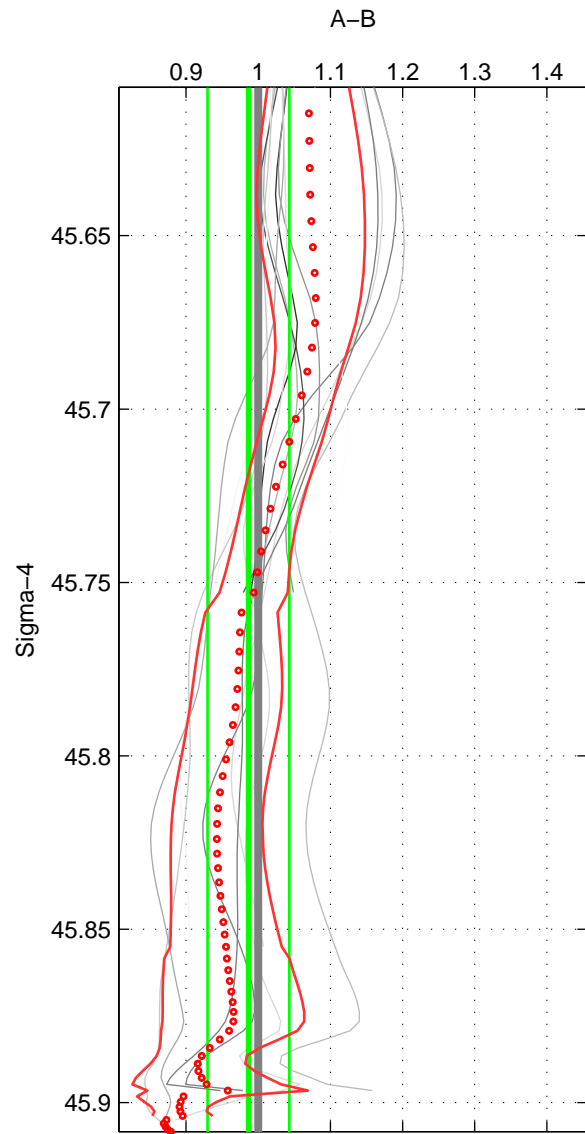

Cruise A (red). Date: Jun 1981 Cruisename: 235-31AN19810612
 Cruise B (blue). Date: May 2012 Cruisename: 246-33AT20120419

*** "Favourite" values are means of spaces 1 2 3.

	Offset	O.StDev	Ratio	R.Stdev	Rating
SIGMA:	0.090	1.085	0.986	0.057	5
THETA:	0.609	1.235	1.020	0.060	5
DEPTH:	0.880	1.316	1.037	0.076	5
FAV.:	0.526	1.212	1.014	0.064	5

Profiles of A: 4
 Profiles of B: 5
 Diff profs : 14
 WMoffset (A-B): 0.090288
 WMoffset stdev: 1.0854
 WMratio (A/B): 0.98648
 WMratio stdev: 0.056627

Quality (1-5): 5

Profiles of A: 4
 Profiles of B: 5
 Diff profs : 14
 WMoffset (A-B): 0.60859
 WMoffset stdev: 1.2348
 WMratio (A/B): 1.0198
 WMratio stdev: 0.06025

Quality (1-5): 5

Profiles of A: 4
 Profiles of B: 5
 Diff profs : 14
 WMoffset (A-B): 0.87973
 WMoffset stdev: 1.316
 WMratio (A/B): 1.0371
 WMratio stdev: 0.076498

Quality (1-5): 5