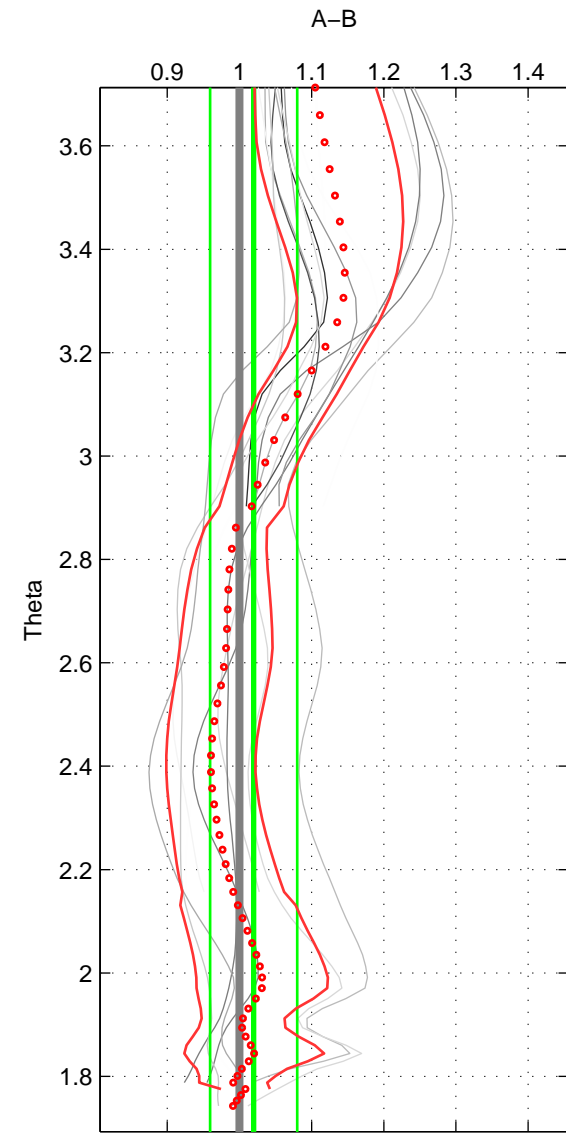

Cruise A (red). Date: Jun 1981 Cruisename: 235-31AN19810612
 Cruise B (blue). Date: May 2012 Cruisename: 246-33AT20120419

*** "Favourite" values are means of spaces 1 2 3.

	Offset	O.StDev	Ratio	R.Stdev	Rating
SIGMA:	0.090	1.085	0.986	0.057	5
THETA:	0.609	1.235	1.020	0.060	5
DEPTH:	0.880	1.316	1.037	0.076	5
FAV.:	0.526	1.212	1.014	0.064	5

Profiles of A: 4
 Profiles of B: 5
 Diff profs : 14
 WMoffset (A-B): 0.090288
 WMoffset stdev: 1.0854
 WMratio (A/B): 0.98648
 WMratio stdev: 0.056627

Quality (1-5): 5

Profiles of A: 4
 Profiles of B: 5
 Diff profs : 14
 WMoffset (A-B): 0.60859
 WMoffset stdev: 1.2348
 WMratio (A/B): 1.0198
 WMratio stdev: 0.06025

Quality (1-5): 5

Profiles of A: 4
 Profiles of B: 5
 Diff profs : 14
 WMoffset (A-B): 0.87973
 WMoffset stdev: 1.316
 WMratio (A/B): 1.0371
 WMratio stdev: 0.076498

Quality (1-5): 5