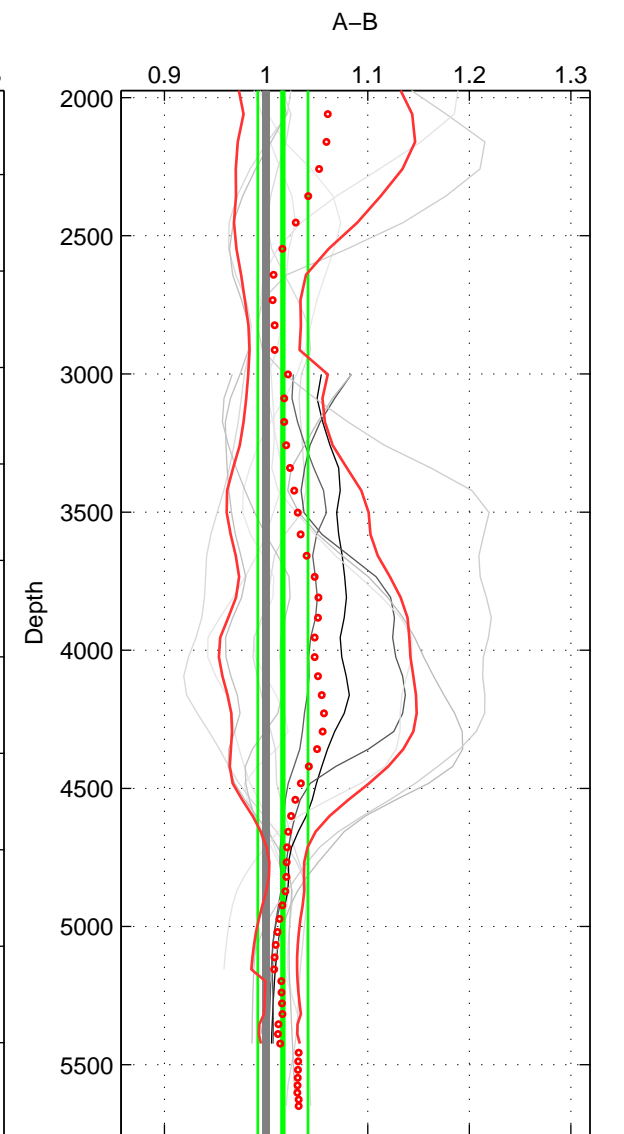

Cruise A (red). Date: Mar 2004 Cruisename: 168-06MT20040311

Cruise B (blue). Date: Oct 2003 Cruisename: 233-316N20030922

\*\*\* "Favourite" values are means of spaces 1 2 3.

	Offset	O.StDev	Ratio	R.Stdev	Rating
SIGMA:	-0.256	0.850	0.989	0.023	5
THETA:	0.371	0.855	1.011	0.020	5
DEPTH:	0.695	1.112	1.017	0.025	5
FAV.:	0.270	0.939	1.006	0.022	5

Profiles of A: 4  
 Profiles of B: 7  
 Diff profs : 12  
 WMoffset (A-B): -0.25611  
 WMoffset stdev: 0.85011  
 WMratio (A/B): 0.98924  
 WMratio stdev: 0.022845

Quality (1-5): 5

Profiles of A: 4  
 Profiles of B: 7  
 Diff profs : 12  
 WMoffset (A-B): 0.37134  
 WMoffset stdev: 0.85484  
 WMratio (A/B): 1.0115  
 WMratio stdev: 0.019652

Quality (1-5): 5

Profiles of A: 4  
 Profiles of B: 7  
 Diff profs : 12  
 WMoffset (A-B): 0.69537  
 WMoffset stdev: 1.1121  
 WMratio (A/B): 1.0166  
 WMratio stdev: 0.024674

Quality (1-5): 5