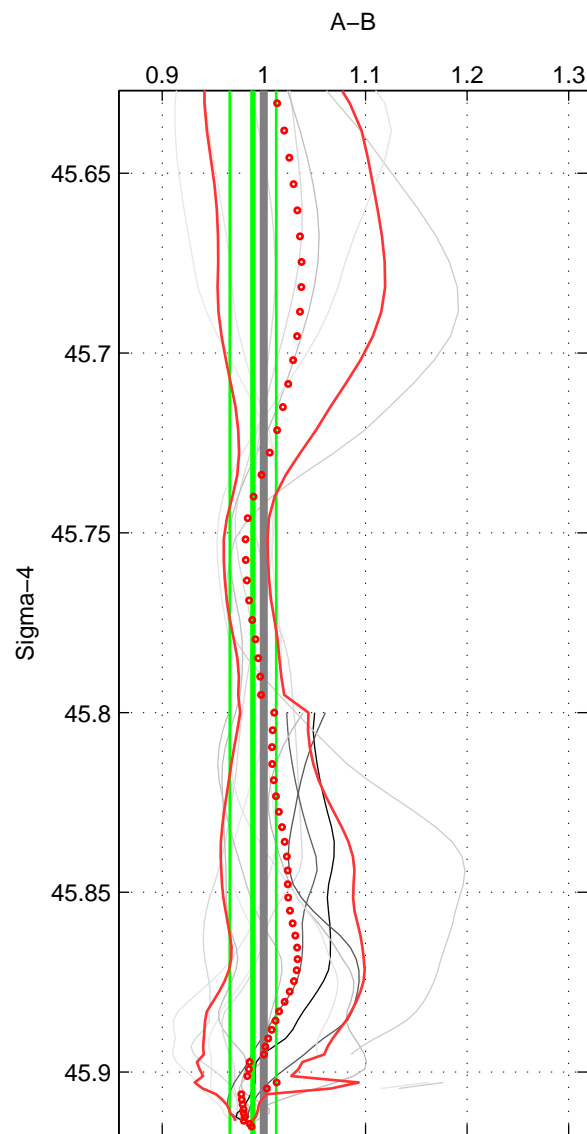

Cruise A (red). Date: Mar 2004 Cruisename: 168-06MT20040311

Cruise B (blue). Date: Oct 2003 Cruisename: 233-316N20030922

\*\*\* "Favourite" values are means of spaces 1 2 3.

	Offset	O.StDev	Ratio	R.Stdev	Rating
SIGMA:	-0.256	0.850	0.989	0.023	5
THETA:	0.371	0.855	1.011	0.020	5
DEPTH:	0.695	1.112	1.017	0.025	5
FAV.:	0.270	0.939	1.006	0.022	5

Profiles of A: 4  
 Profiles of B: 7  
 Diff profs : 12  
 WMoffset (A-B): -0.25611  
 WMoffset stdev: 0.85011  
 WMratio (A/B): 0.98924  
 WMratio stdev: 0.022845

Quality (1-5): 5

Profiles of A: 4  
 Profiles of B: 7  
 Diff profs : 12  
 WMoffset (A-B): 0.37134  
 WMoffset stdev: 0.85484  
 WMratio (A/B): 1.0115  
 WMratio stdev: 0.019652

Quality (1-5): 5

Profiles of A: 4  
 Profiles of B: 7  
 Diff profs : 12  
 WMoffset (A-B): 0.69537  
 WMoffset stdev: 1.1121  
 WMratio (A/B): 1.0166  
 WMratio stdev: 0.024674

Quality (1-5): 5