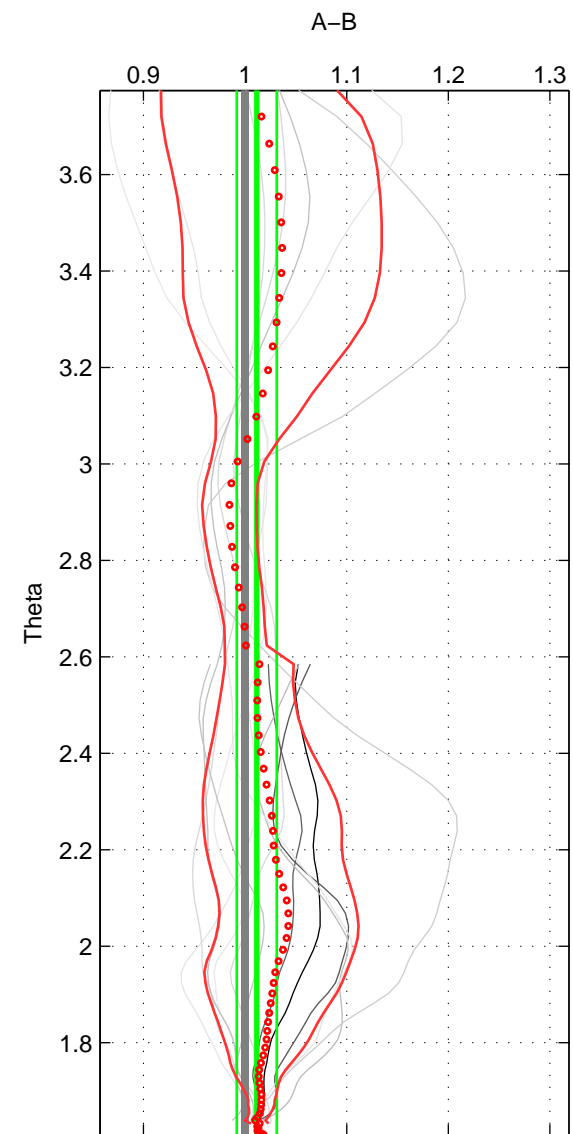

Cruise A (red). Date: Mar 2004 Cruisename: 168-06MT20040311

Cruise B (blue). Date: Oct 2003 Cruisename: 233-316N20030922

\*\*\* "Favourite" values are means of spaces 1 2 3.

	Offset	O.StDev	Ratio	R.Stdev	Rating
SIGMA:	-0.256	0.850	0.989	0.023	5
THETA:	0.371	0.855	1.011	0.020	5
DEPTH:	0.695	1.112	1.017	0.025	5
FAV.:	0.270	0.939	1.006	0.022	5

Profiles of A: 4  
 Profiles of B: 7  
 Diff profs : 12  
 WMoffset (A-B): -0.25611  
 WMoffset stdev: 0.85011  
 WMratio (A/B): 0.98924  
 WMratio stdev: 0.022845

Quality (1-5): 5

Profiles of A: 4  
 Profiles of B: 7  
 Diff profs : 12  
 WMoffset (A-B): 0.37134  
 WMoffset stdev: 0.85484  
 WMratio (A/B): 1.0115  
 WMratio stdev: 0.019652

Quality (1-5): 5

Profiles of A: 4  
 Profiles of B: 7  
 Diff profs : 12  
 WMoffset (A-B): 0.69537  
 WMoffset stdev: 1.1121  
 WMratio (A/B): 1.0166  
 WMratio stdev: 0.024674

Quality (1-5): 5