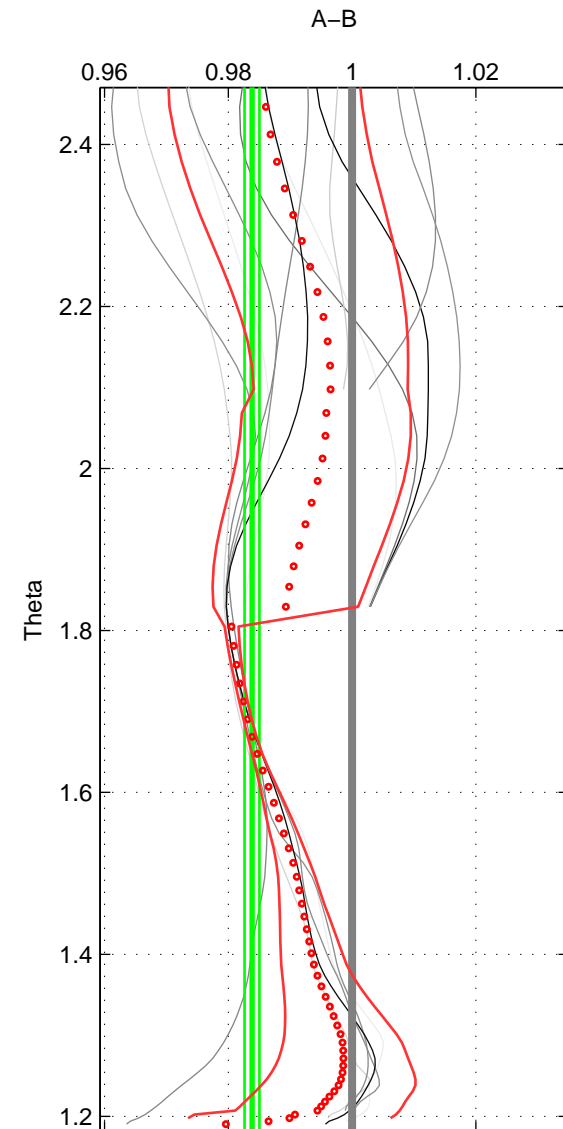

Cruise A (red). Date: Nov 1995 Cruisename: 625-49RY19951115

Cruise B (blue). Date: Apr 2007 Cruisename: 674-49UF20070424

*** "Favourite" values are those of space 1.

	Offset	O.StDev	Ratio	R.Stdev	Rating
SIGMA:	0.413	0.022	1.003	0.000	5
THETA:	-2.321	0.175	0.984	0.001	4
DEPTH:	-1.104	0.467	0.992	0.003	3
FAV.:	0.413	0.022	1.003	0.000	5

Profiles of A: 5
 Profiles of B: 4
 Diff profs : 12
 WMoffset (A-B): 0.41343
 WMoffset stdev: 0.022329
 WMratio (A/B): 1.0029
 WMratio stdev: 0.00015905

Quality (1-5): 5

Profiles of A: 5
 Profiles of B: 4
 Diff profs : 12
 WMoffset (A-B): -2.3212
 WMoffset stdev: 0.17481
 WMratio (A/B): 0.98382
 WMratio stdev: 0.0012136

Quality (1-5): 4

Profiles of A: 5
 Profiles of B: 4
 Diff profs : 12
 WMoffset (A-B): -1.104
 WMoffset stdev: 0.46691
 WMratio (A/B): 0.99233
 WMratio stdev: 0.0033285

Quality (1-5): 3

Please note that statistics are bad.