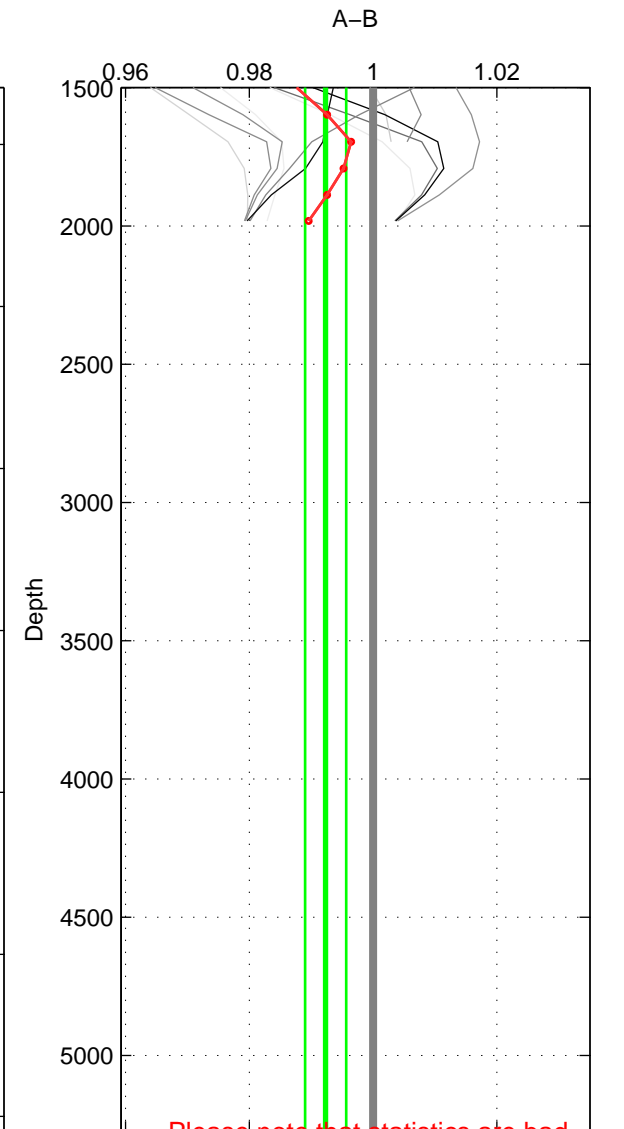

Cruise A (red). Date: Nov 1995 Cruisename: 625-49RY19951115

Cruise B (blue). Date: Apr 2007 Cruisename: 674-49UF20070424

*** "Favourite" values are those of space 1.

	Offset	O.StDev	Ratio	R.Stdev	Rating
SIGMA:	0.413	0.022	1.003	0.000	5
THETA:	-2.321	0.175	0.984	0.001	4
DEPTH:	-1.104	0.467	0.992	0.003	3
FAV.:	0.413	0.022	1.003	0.000	5

Profiles of A: 5
 Profiles of B: 4
 Diff profs : 12
 WMoffset (A-B): 0.41343
 WMoffset stdev: 0.022329
 WMratio (A/B): 1.0029
 WMratio stdev: 0.00015905

Quality (1-5): 5

Profiles of A: 5
 Profiles of B: 4
 Diff profs : 12
 WMoffset (A-B): -2.3212
 WMoffset stdev: 0.17481
 WMratio (A/B): 0.98382
 WMratio stdev: 0.0012136

Quality (1-5): 4

Profiles of A: 5
 Profiles of B: 4
 Diff profs : 12
 WMoffset (A-B): -1.104
 WMoffset stdev: 0.46691
 WMratio (A/B): 0.99233
 WMratio stdev: 0.0033285

Quality (1-5): 3

Please note that statistics are bad.