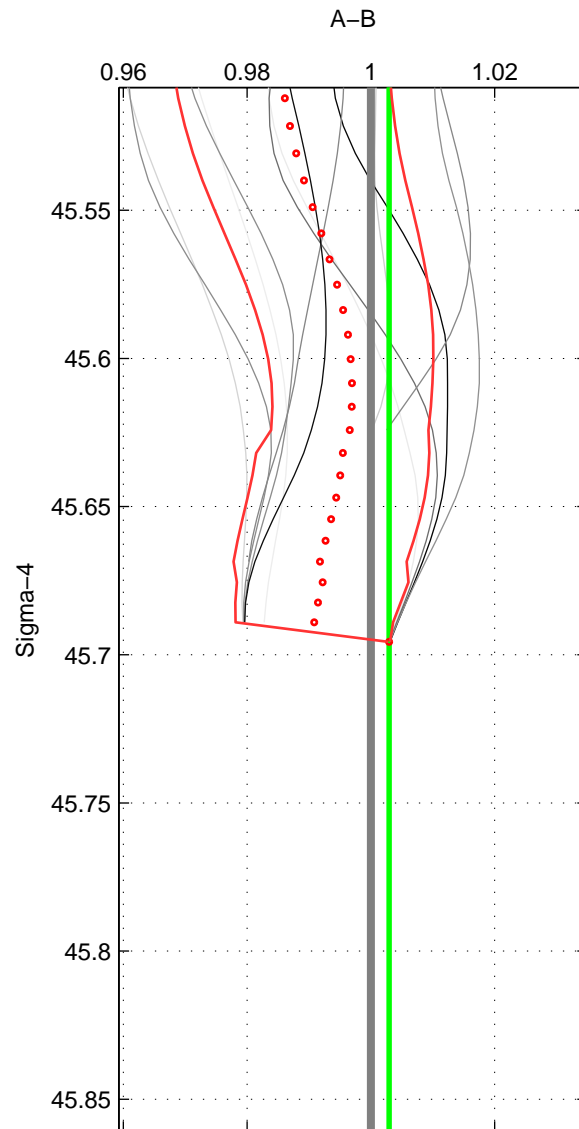

Cruise A (red). Date: Nov 1995 Cruisename: 625-49RY19951115

Cruise B (blue). Date: Apr 2007 Cruisename: 674-49UF20070424

*** "Favourite" values are those of space 1.

	Offset	O.StDev	Ratio	R.Stdev	Rating
SIGMA:	0.413	0.022	1.003	0.000	5
THETA:	-2.321	0.175	0.984	0.001	4
DEPTH:	-1.104	0.467	0.992	0.003	3
FAV.:	0.413	0.022	1.003	0.000	5

Profiles of A: 5
 Profiles of B: 4
 Diff profs : 12
 WMoffset (A-B): 0.41343
 WMoffset stdev: 0.022329
 WMratio (A/B): 1.0029
 WMratio stdev: 0.00015905

Quality (1-5): 5

Profiles of A: 5
 Profiles of B: 4
 Diff profs : 12
 WMoffset (A-B): -2.3212
 WMoffset stdev: 0.17481
 WMratio (A/B): 0.98382
 WMratio stdev: 0.0012136

Quality (1-5): 4

Profiles of A: 5
 Profiles of B: 4
 Diff profs : 12
 WMoffset (A-B): -1.104
 WMoffset stdev: 0.46691
 WMratio (A/B): 0.99233
 WMratio stdev: 0.0033285

Quality (1-5): 3

Please note that statistics are bad.