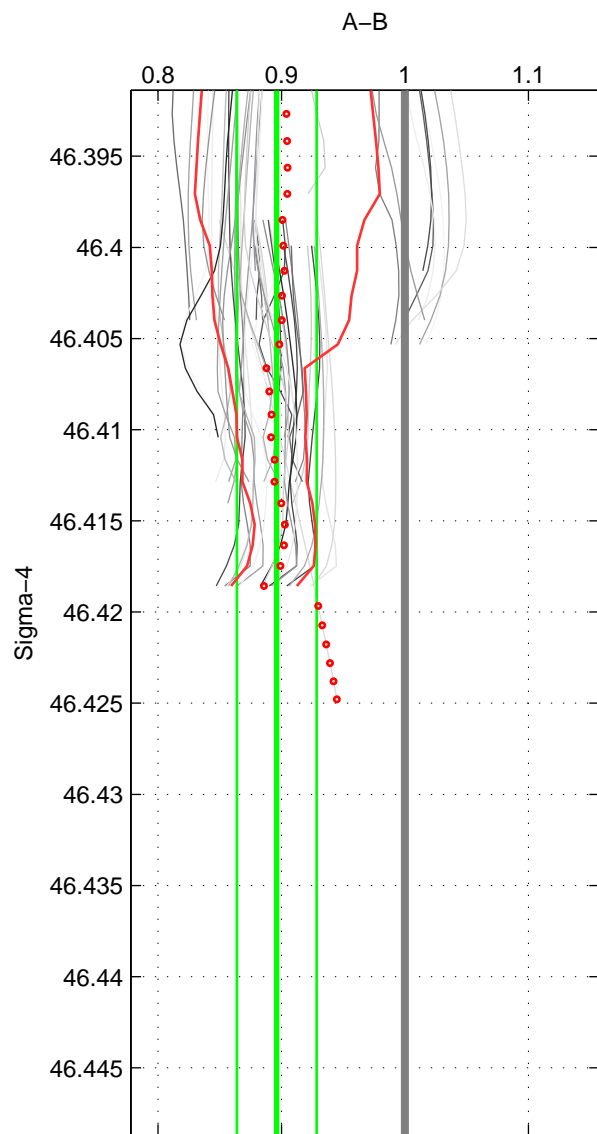

Cruise A (red). Date: Aug 1993 Cruisename: 87-58JH19930730

Cruise B (blue). Date: Aug 1998 Cruisename: 97-58JH19980801

*** "Favourite" values are means of spaces 2 3.

	Offset	O.StDev	Ratio	R.Stdev	Rating
SIGMA:	-1.214	0.385	0.896	0.032	3
THETA:	-1.173	0.382	0.900	0.032	4
DEPTH:	-0.728	0.175	0.939	0.014	4
FAV.:	-0.950	0.279	0.920	0.023	4

Profiles of A: 9
 Profiles of B: 16
 Diff profs: 50
 WMoffset (A-B): -1.2138
 WMoffset stdev: 0.38462
 WMratio (A/B): 0.89613
 WMratio stdev: 0.032286

Quality (1-5): 3

Profiles of A: 9
 Profiles of B: 20
 Diff profs: 50
 WMoffset (A-B): -1.1731
 WMoffset stdev: 0.38234
 WMratio (A/B): 0.90044
 WMratio stdev: 0.032148

Quality (1-5): 4

Profiles of A: 9
 Profiles of B: 20
 Diff profs: 64
 WMoffset (A-B): -0.72758
 WMoffset stdev: 0.17482
 WMratio (A/B): 0.93883
 WMratio stdev: 0.014353

Quality (1-5): 4