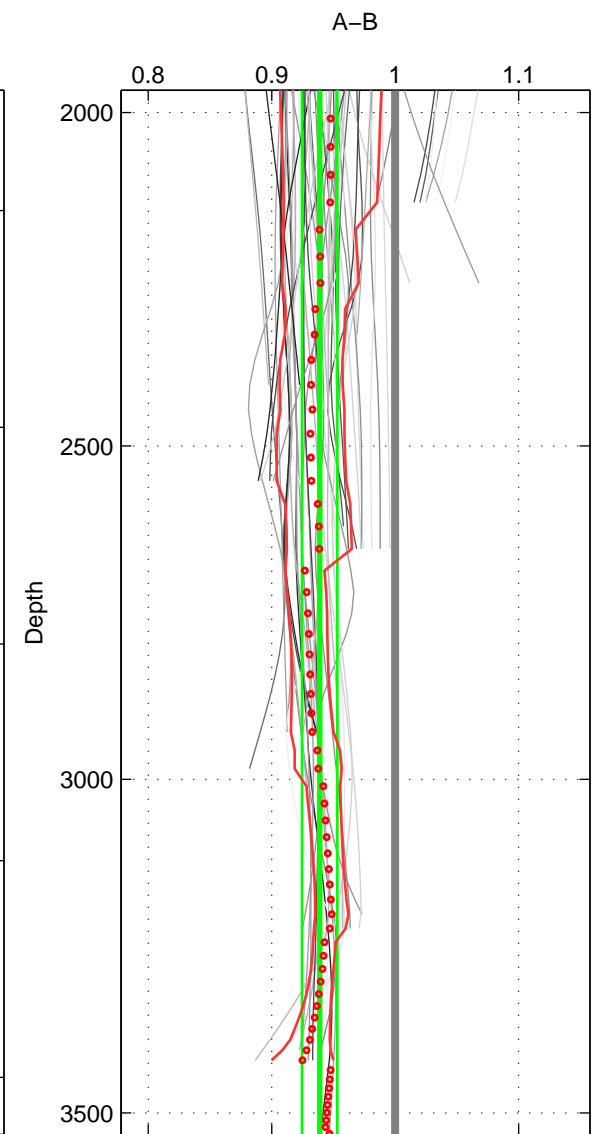

Cruise A (red). Date: Aug 1993 Cruisename: 87-58JH19930730

Cruise B (blue). Date: Aug 1998 Cruisename: 97-58JH19980801

*** "Favourite" values are means of spaces 2 3.

	Offset	O.StDev	Ratio	R.Stdev	Rating
SIGMA:	-1.214	0.385	0.896	0.032	3
THETA:	-1.173	0.382	0.900	0.032	4
DEPTH:	-0.728	0.175	0.939	0.014	4
FAV.:	-0.950	0.279	0.920	0.023	4

Profiles of A: 9
 Profiles of B: 16
 Diff profs: 50
 WMoffset (A-B): -1.2138
 WMoffset stdev: 0.38462
 WMratio (A/B): 0.89613
 WMratio stdev: 0.032286

Quality (1-5): 3

Profiles of A: 9
 Profiles of B: 20
 Diff profs: 50
 WMoffset (A-B): -1.1731
 WMoffset stdev: 0.38234
 WMratio (A/B): 0.90044
 WMratio stdev: 0.032148

Quality (1-5): 4

Profiles of A: 9
 Profiles of B: 20
 Diff profs: 64
 WMoffset (A-B): -0.72758
 WMoffset stdev: 0.17482
 WMratio (A/B): 0.93883
 WMratio stdev: 0.014353

Quality (1-5): 4