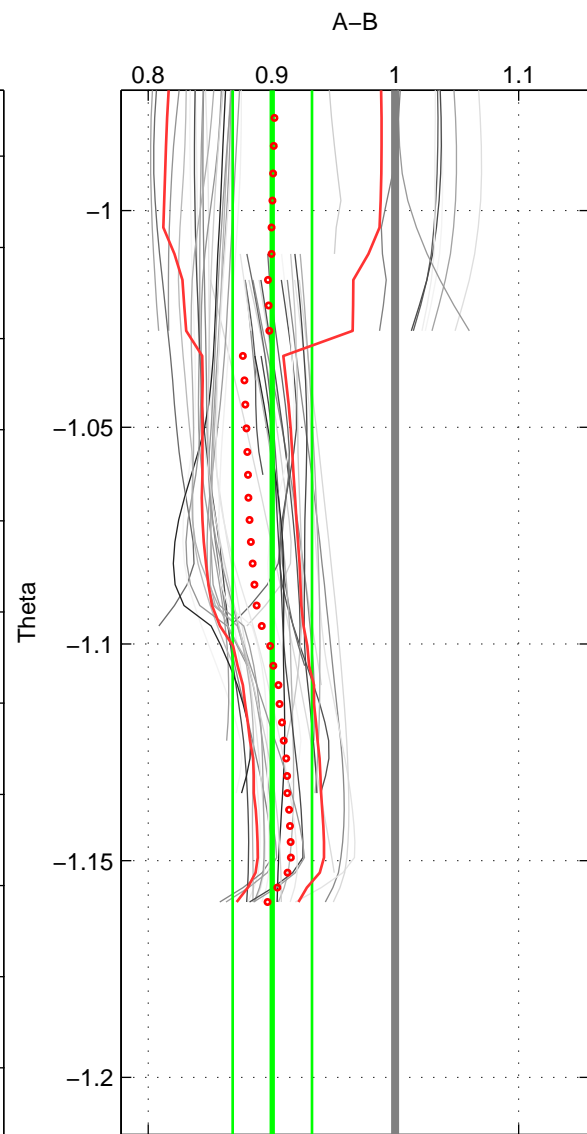

Cruise A (red). Date: Aug 1993 Cruisename: 87-58JH19930730

Cruise B (blue). Date: Aug 1998 Cruisename: 97-58JH19980801

*** "Favourite" values are means of spaces 2 3.

	Offset	O.StDev	Ratio	R.Stdev	Rating
SIGMA:	-1.214	0.385	0.896	0.032	3
THETA:	-1.173	0.382	0.900	0.032	4
DEPTH:	-0.728	0.175	0.939	0.014	4
FAV.:	-0.950	0.279	0.920	0.023	4

Profiles of A: 9
 Profiles of B: 16
 Diff profs: 50
 WMoffset (A-B): -1.2138
 WMoffset stdev: 0.38462
 WMratio (A/B): 0.89613
 WMratio stdev: 0.032286

Quality (1-5): 3

Profiles of A: 9
 Profiles of B: 20
 Diff profs: 50
 WMoffset (A-B): -1.1731
 WMoffset stdev: 0.38234
 WMratio (A/B): 0.90044
 WMratio stdev: 0.032148

Quality (1-5): 4

Profiles of A: 9
 Profiles of B: 20
 Diff profs: 64
 WMoffset (A-B): -0.72758
 WMoffset stdev: 0.17482
 WMratio (A/B): 0.93883
 WMratio stdev: 0.014353

Quality (1-5): 4