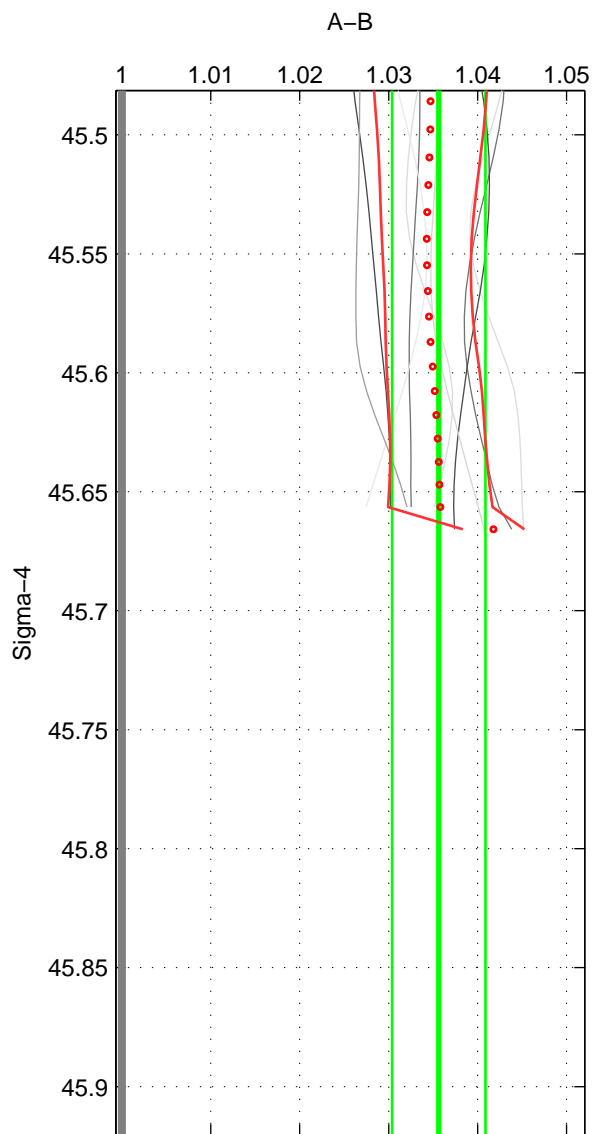

Cruise A (red). Date: Mar 1989 Cruisename: 507-32MW19890206

Cruise B (blue). Date: Oct 1998 Cruisename: 686-49UP19980916

\*\*\* "Favourite" values are means of spaces 1 2.

	Offset	O.StDev	Ratio	R.Stdev	Rating
SIGMA:	4.640	0.675	1.036	0.005	3
THETA:	4.563	0.642	1.035	0.005	3
DEPTH:	3.254	0.881	1.025	0.006	2
FAV.:	4.601	0.659	1.035	0.005	3

Profiles of A: 5  
 Profiles of B: 2  
 Diff profs : 9  
 WMoffset (A-B): 4.6395  
 WMoffset stdev: 0.67544  
 WMratio (A/B): 1.0356  
 WMratio stdev: 0.0052456

Quality (1-5): 3

Profiles of A: 5  
 Profiles of B: 2  
 Diff profs : 9  
 WMoffset (A-B): 4.5634  
 WMoffset stdev: 0.64169  
 WMratio (A/B): 1.0353  
 WMratio stdev: 0.0050757

Quality (1-5): 3

Profiles of A: 5  
 Profiles of B: 2  
 Diff profs : 9  
 WMoffset (A-B): 3.2543  
 WMoffset stdev: 0.88074  
 WMratio (A/B): 1.0247  
 WMratio stdev: 0.0057356

Quality (1-5): 2

Please note that statistics are bad.