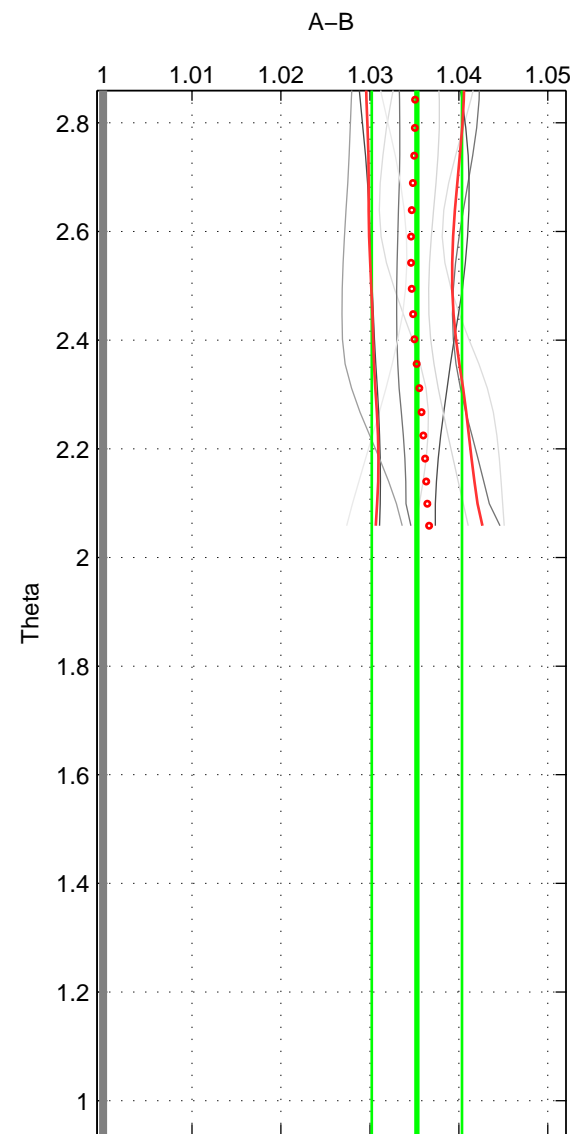

Cruise A (red). Date: Mar 1989 Cruisename: 507-32MW19890206

Cruise B (blue). Date: Oct 1998 Cruisename: 686-49UP19980916

\*\*\* "Favourite" values are means of spaces 1 2.

	Offset	O.StDev	Ratio	R.Stdev	Rating
SIGMA:	4.640	0.675	1.036	0.005	3
THETA:	4.563	0.642	1.035	0.005	3
DEPTH:	3.254	0.881	1.025	0.006	2
FAV.:	4.601	0.659	1.035	0.005	3

Profiles of A: 5  
 Profiles of B: 2  
 Diff profs : 9  
 WMoffset (A-B): 4.6395  
 WMoffset stdev: 0.67544  
 WMratio (A/B): 1.0356  
 WMratio stdev: 0.0052456

Quality (1-5): 3

Profiles of A: 5  
 Profiles of B: 2  
 Diff profs : 9  
 WMoffset (A-B): 4.5634  
 WMoffset stdev: 0.64169  
 WMratio (A/B): 1.0353  
 WMratio stdev: 0.0050757

Quality (1-5): 3

Profiles of A: 5  
 Profiles of B: 2  
 Diff profs : 9  
 WMoffset (A-B): 3.2543  
 WMoffset stdev: 0.88074  
 WMratio (A/B): 1.0247  
 WMratio stdev: 0.0057356

Quality (1-5): 2

Please note that statistics are bad.