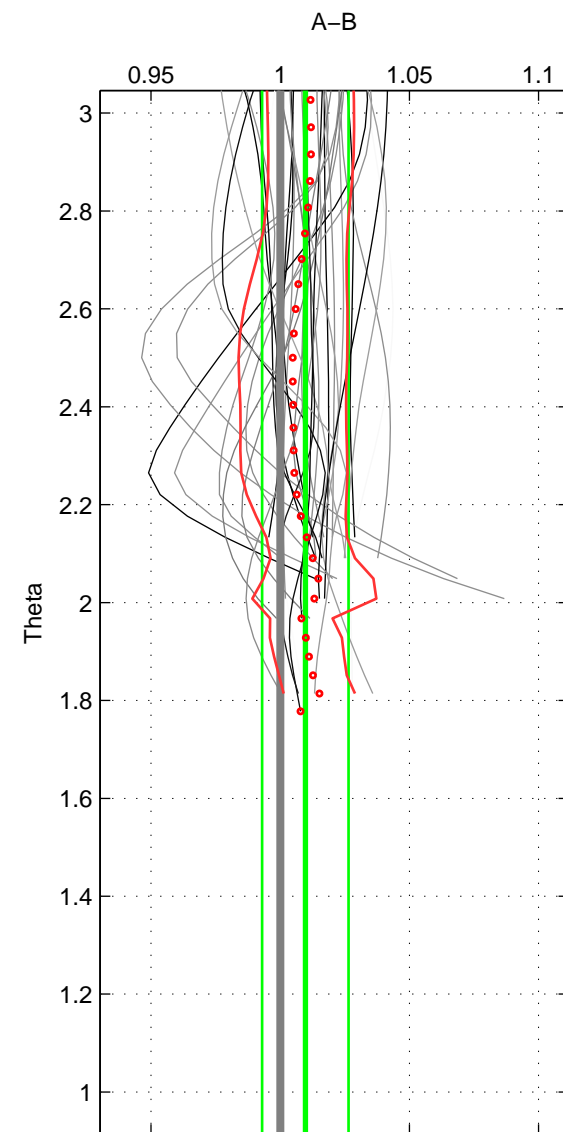

Cruise A (red). Date: Jul 2004 Cruisename: 666-49UF20040616

Cruise B (blue). Date: Oct 1998 Cruisename: 686-49UP19980916

\*\*\* "Favourite" values are those of space 2.

	Offset	O.StDev	Ratio	R.Stdev	Rating
SIGMA:	1.198	2.293	1.009	0.017	4
THETA:	1.301	2.256	1.010	0.017	5
DEPTH:	1.805	0.637	1.015	0.005	3
FAV.:	1.301	2.256	1.010	0.017	5

Profiles of A: 26  
 Profiles of B: 20  
 Diff profs : 32  
 WMoffset (A-B): 1.198  
 WMoffset stdev: 2.2927  
 WMratio (A/B): 1.0091  
 WMratio stdev: 0.017399

Quality (1-5): 4

Profiles of A: 26  
 Profiles of B: 20  
 Diff profs : 32  
 WMoffset (A-B): 1.3012  
 WMoffset stdev: 2.2556  
 WMratio (A/B): 1.0097  
 WMratio stdev: 0.016731

Quality (1-5): 5

Profiles of A: 26  
 Profiles of B: 20  
 Diff profs : 32  
 WMoffset (A-B): 1.8048  
 WMoffset stdev: 0.63677  
 WMratio (A/B): 1.015  
 WMratio stdev: 0.004927

Quality (1-5): 3

Please note that statistics are bad.