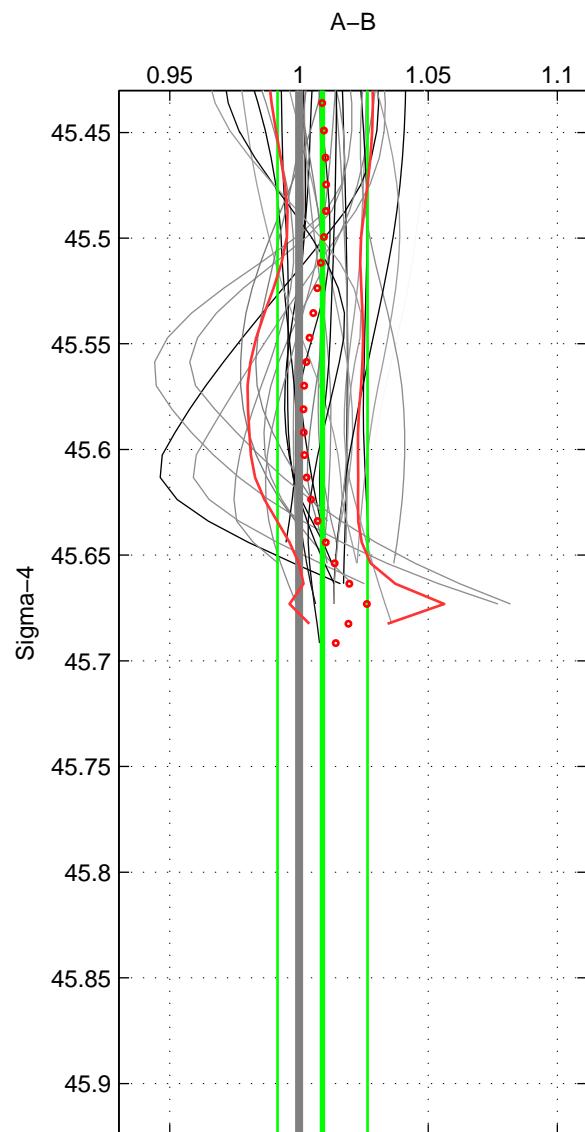

Cruise A (red). Date: Jul 2004 Cruisename: 666-49UF20040616

Cruise B (blue). Date: Oct 1998 Cruisename: 686-49UP19980916

\*\*\* "Favourite" values are those of space 2.

	Offset	O.StDev	Ratio	R.Stdev	Rating
SIGMA:	1.198	2.293	1.009	0.017	4
THETA:	1.301	2.256	1.010	0.017	5
DEPTH:	1.805	0.637	1.015	0.005	3
FAV.:	1.301	2.256	1.010	0.017	5

Profiles of A: 26  
 Profiles of B: 20  
 Diff profs : 32  
 WMoffset (A-B): 1.198  
 WMoffset stdev: 2.2927  
 WMratio (A/B): 1.0091  
 WMratio stdev: 0.017399

Quality (1-5): 4

Profiles of A: 26  
 Profiles of B: 20  
 Diff profs : 32  
 WMoffset (A-B): 1.3012  
 WMoffset stdev: 2.2556  
 WMratio (A/B): 1.0097  
 WMratio stdev: 0.016731

Quality (1-5): 5

Profiles of A: 26  
 Profiles of B: 20  
 Diff profs : 32  
 WMoffset (A-B): 1.8048  
 WMoffset stdev: 0.63677  
 WMratio (A/B): 1.015  
 WMratio stdev: 0.004927

Quality (1-5): 3

Please note that statistics are bad.