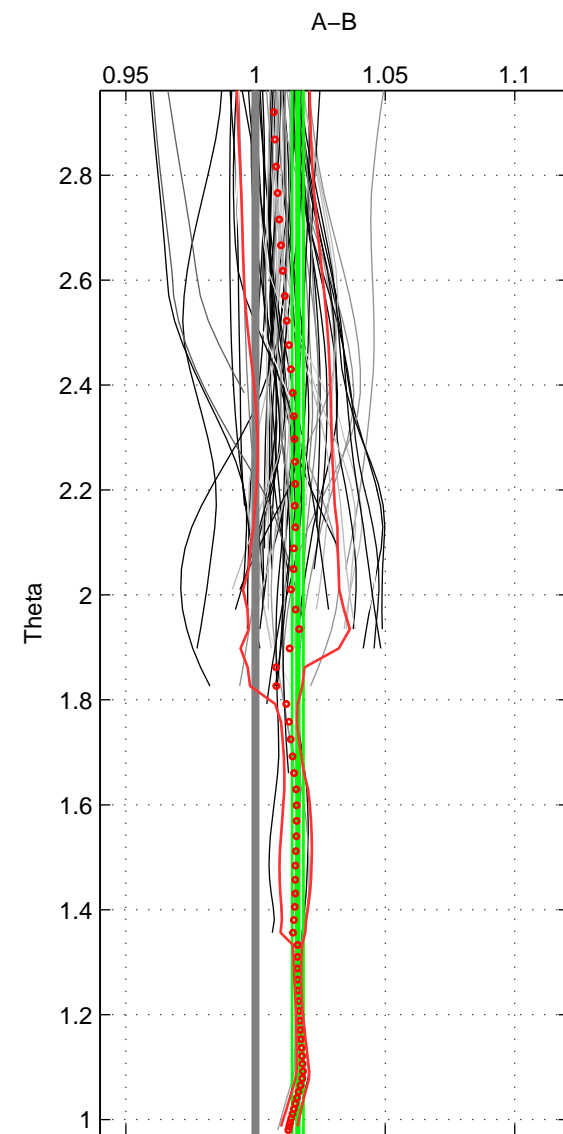

Cruise A (red). Date: Jul 2005 Cruisename: 669-49UF20050615
 Cruise B (blue). Date: Feb 2005 Cruisename: 706-49UP20050114

*** "Favourite" values are means of spaces 1 2.

	Offset	O.StDev	Ratio	R.Stdev	Rating
SIGMA:	2.147	0.543	1.016	0.004	5
THETA:	2.242	0.303	1.016	0.002	5
DEPTH:	2.645	0.892	1.020	0.007	4
FAV.:	2.195	0.423	1.016	0.003	5

Profiles of A: 38
 Profiles of B: 40
 Diff profs: 63
 WMoffset (A-B): 2.1472
 WMoffset stdev: 0.54292
 WMratio (A/B): 1.0164
 WMratio stdev: 0.0042787

Quality (1-5): 5

Profiles of A: 38
 Profiles of B: 40
 Diff profs: 63
 WMoffset (A-B): 2.2418
 WMoffset stdev: 0.30339
 WMratio (A/B): 1.0163
 WMratio stdev: 0.0022175

Quality (1-5): 5

Profiles of A: 38
 Profiles of B: 40
 Diff profs: 63
 WMoffset (A-B): 2.6453
 WMoffset stdev: 0.89183
 WMratio (A/B): 1.02
 WMratio stdev: 0.0069328

Quality (1-5): 4