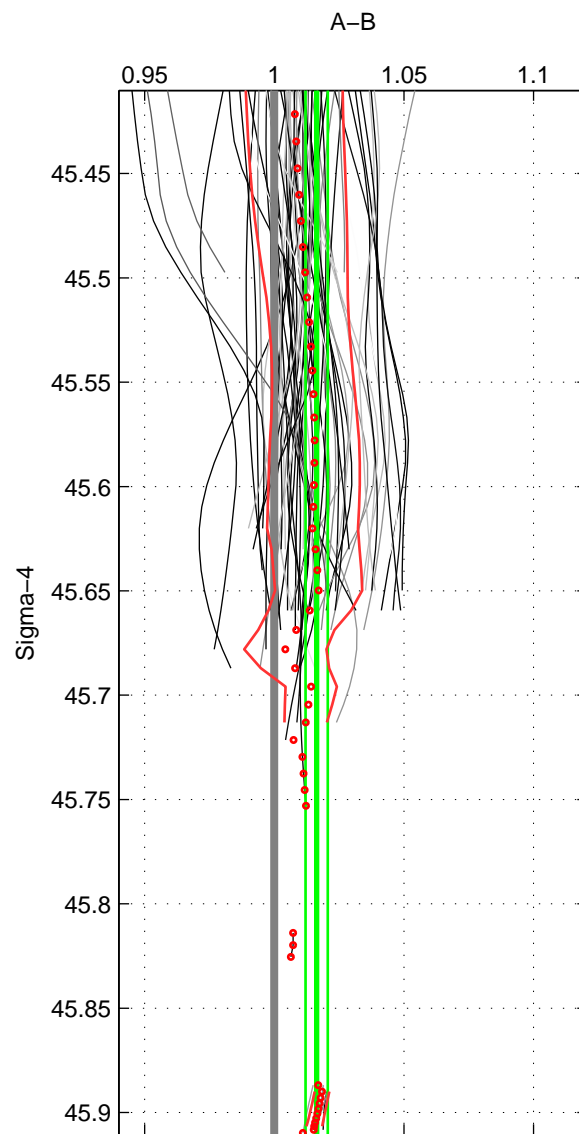

Cruise A (red). Date: Jul 2005 Cruisename: 669-49UF20050615
 Cruise B (blue). Date: Feb 2005 Cruisename: 706-49UP20050114

*** "Favourite" values are means of spaces 1 2.

	Offset	O.StDev	Ratio	R.Stdev	Rating
SIGMA:	2.147	0.543	1.016	0.004	5
THETA:	2.242	0.303	1.016	0.002	5
DEPTH:	2.645	0.892	1.020	0.007	4
FAV.:	2.195	0.423	1.016	0.003	5

Profiles of A: 38
 Profiles of B: 40
 Diff profs: 63
 WMoffset (A-B): 2.1472
 WMoffset stdev: 0.54292
 WMratio (A/B): 1.0164
 WMratio stdev: 0.0042787

Quality (1-5): 5

Profiles of A: 38
 Profiles of B: 40
 Diff profs: 63
 WMoffset (A-B): 2.2418
 WMoffset stdev: 0.30339
 WMratio (A/B): 1.0163
 WMratio stdev: 0.0022175

Quality (1-5): 5

Profiles of A: 38
 Profiles of B: 40
 Diff profs: 63
 WMoffset (A-B): 2.6453
 WMoffset stdev: 0.89183
 WMratio (A/B): 1.02
 WMratio stdev: 0.0069328

Quality (1-5): 4