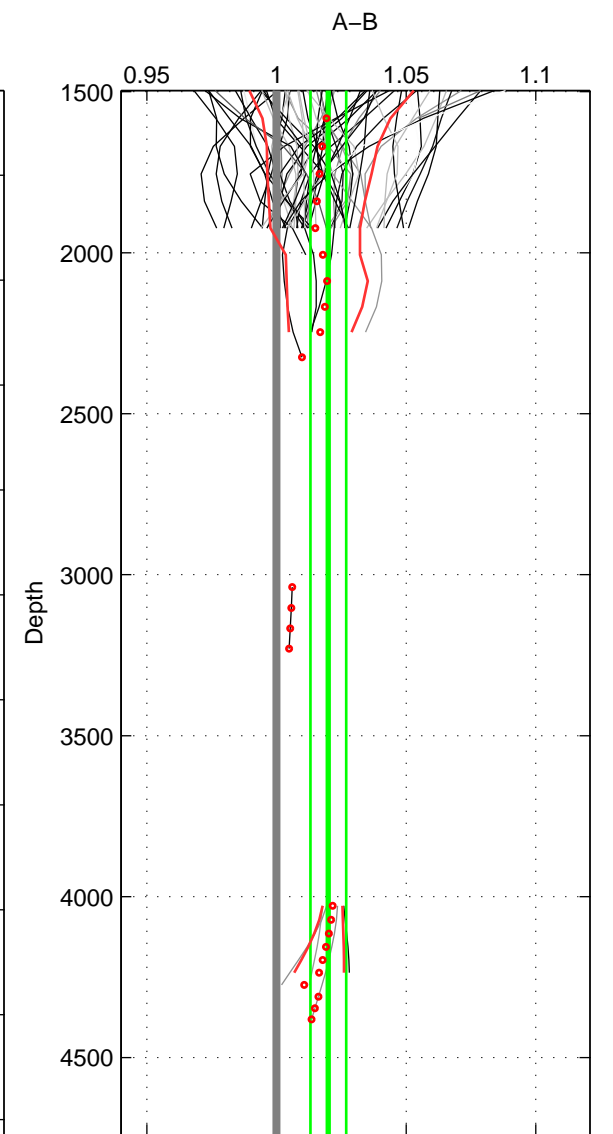

Cruise A (red). Date: Jul 2005 Cruisename: 669-49UF20050615
 Cruise B (blue). Date: Feb 2005 Cruisename: 706-49UP20050114

*** "Favourite" values are means of spaces 1 2.

	Offset	O.StDev	Ratio	R.Stdev	Rating
SIGMA:	2.147	0.543	1.016	0.004	5
THETA:	2.242	0.303	1.016	0.002	5
DEPTH:	2.645	0.892	1.020	0.007	4
FAV.:	2.195	0.423	1.016	0.003	5

Profiles of A: 38
 Profiles of B: 40
 Diff profs: 63
 WMoffset (A-B): 2.1472
 WMoffset stdev: 0.54292
 WMratio (A/B): 1.0164
 WMratio stdev: 0.0042787

Quality (1-5): 5

Profiles of A: 38
 Profiles of B: 40
 Diff profs: 63
 WMoffset (A-B): 2.2418
 WMoffset stdev: 0.30339
 WMratio (A/B): 1.0163
 WMratio stdev: 0.0022175

Quality (1-5): 5

Profiles of A: 38
 Profiles of B: 40
 Diff profs: 63
 WMoffset (A-B): 2.6453
 WMoffset stdev: 0.89183
 WMratio (A/B): 1.02
 WMratio stdev: 0.0069328

Quality (1-5): 4