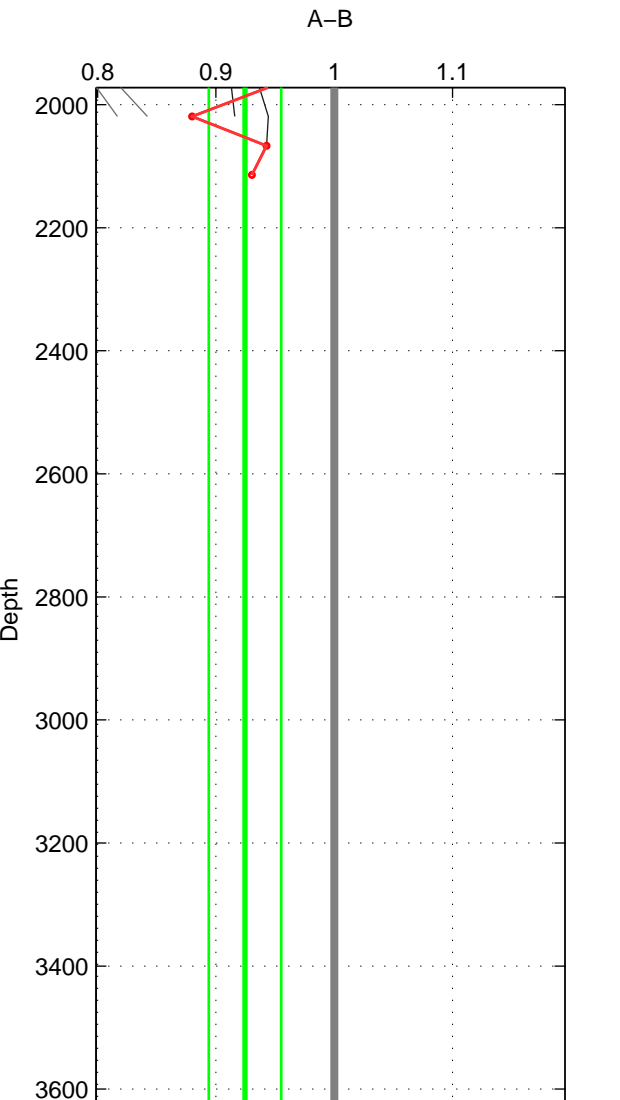

Cruise A (red). Date: Sep 2003 Cruisename: 54-32H120030911
 Cruise B (blue). Date: Aug 2004 Cruisename: 56-32H120040718

*** "Favourite" values are means of spaces 1 2 3.

	Offset	O.StDev	Ratio	R.Stdev	Rating
SIGMA:	-1.757	0.181	0.878	0.007	2
THETA:	0.047	0.165	1.023	0.012	2
DEPTH:	-1.032	0.421	0.925	0.031	2
FAV.:	-0.914	0.256	0.942	0.016	2

Please note that statistics are bad.

Profiles of A: 1
 Profiles of B: 2
 Diff profs : 2
 WMoffset (A-B): -1.7569
 WMoffset stdev: 0.18059
 WMratio (A/B): 0.87821
 WMratio stdev: 0.0070306

Quality (1-5): 2

Please note that statistics are bad.

Profiles of A: 1
 Profiles of B: 6
 Diff profs : 4
 WMoffset (A-B): 0.046576
 WMoffset stdev: 0.16499
 WMratio (A/B): 1.0229
 WMratio stdev: 0.01173

Quality (1-5): 2

Please note that statistics are bad.

Profiles of A: 2
 Profiles of B: 5
 Diff profs : 8
 WMoffset (A-B): -1.0317
 WMoffset stdev: 0.42116
 WMratio (A/B): 0.92456
 WMratio stdev: 0.030551

Quality (1-5): 2