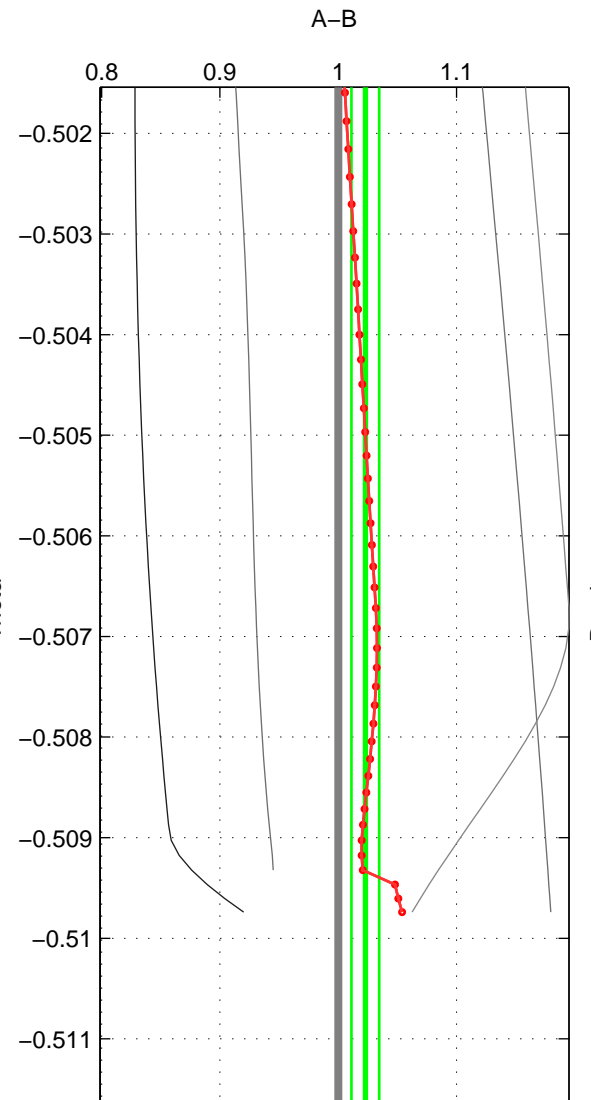

Cruise A (red). Date: Sep 2003 Cruisename: 54-32H120030911
 Cruise B (blue). Date: Aug 2004 Cruisename: 56-32H120040718

*** "Favourite" values are means of spaces 1 2 3.

	Offset	O.StDev	Ratio	R.Stdev	Rating
SIGMA:	-1.757	0.181	0.878	0.007	2
THETA:	0.047	0.165	1.023	0.012	2
DEPTH:	-1.032	0.421	0.925	0.031	2
FAV.:	-0.914	0.256	0.942	0.016	2

Please note that statistics are bad.

Profiles of A: 1
 Profiles of B: 2
 Diff profs : 2
 WMoffset (A-B): -1.7569
 WMoffset stdev: 0.18059
 WMratio (A/B): 0.87821
 WMratio stdev: 0.0070306

Quality (1-5): 2

Please note that statistics are bad.

Profiles of A: 1
 Profiles of B: 6
 Diff profs : 4
 WMoffset (A-B): 0.046576
 WMoffset stdev: 0.16499
 WMratio (A/B): 1.0229
 WMratio stdev: 0.01173

Quality (1-5): 2

Please note that statistics are bad.

Profiles of A: 2
 Profiles of B: 5
 Diff profs : 8
 WMoffset (A-B): -1.0317
 WMoffset stdev: 0.42116
 WMratio (A/B): 0.92456
 WMratio stdev: 0.030551

Quality (1-5): 2