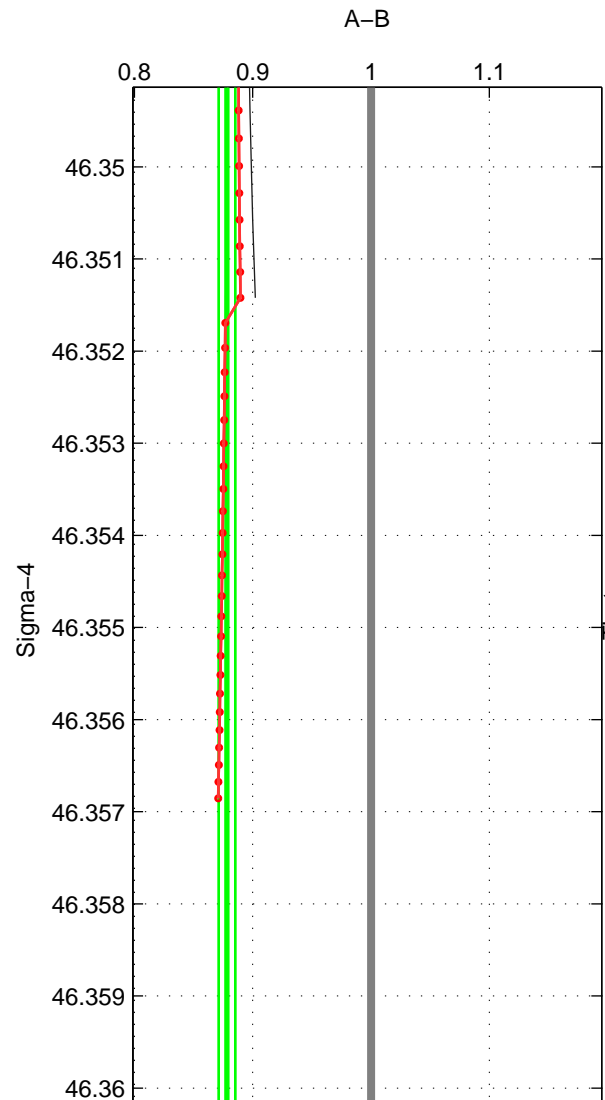

Cruise A (red). Date: Sep 2003 Cruisename: 54-32H120030911
 Cruise B (blue). Date: Aug 2004 Cruisename: 56-32H120040718

*** "Favourite" values are means of spaces 1 2 3.

	Offset	O.StDev	Ratio	R.Stdev	Rating
SIGMA:	-1.757	0.181	0.878	0.007	2
THETA:	0.047	0.165	1.023	0.012	2
DEPTH:	-1.032	0.421	0.925	0.031	2
FAV.:	-0.914	0.256	0.942	0.016	2

Please note that statistics are bad.

Profiles of A: 1
 Profiles of B: 2
 Diff profs : 2
 WMoffset (A-B): -1.7569
 WMoffset stdev: 0.18059
 WMratio (A/B): 0.87821
 WMratio stdev: 0.0070306

Quality (1-5): 2

Please note that statistics are bad.

Profiles of A: 1
 Profiles of B: 6
 Diff profs : 4
 WMoffset (A-B): 0.046576
 WMoffset stdev: 0.16499
 WMratio (A/B): 1.0229
 WMratio stdev: 0.01173

Quality (1-5): 2

Please note that statistics are bad.

Profiles of A: 2
 Profiles of B: 5
 Diff profs : 8
 WMoffset (A-B): -1.0317
 WMoffset stdev: 0.42116
 WMratio (A/B): 0.92456
 WMratio stdev: 0.030551

Quality (1-5): 2