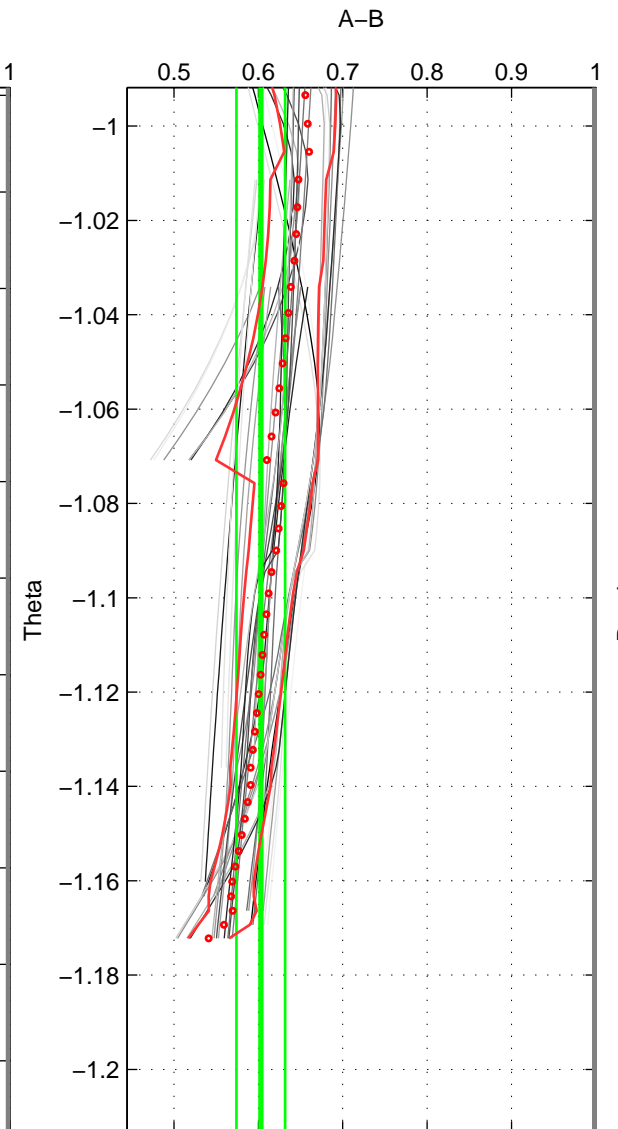

Cruise A (red). Date: Nov 1996 Cruisename: 74-58AA19961121

Cruise B (blue). Date: Aug 1993 Cruisename: 87-58JH19930730

*** "Favourite" values are means of spaces 2 3.

	Offset	O.StDev	Ratio	R.Stdev	Rating
SIGMA:	-3.573	0.266	0.638	0.020	3
THETA:	-4.136	0.376	0.603	0.029	4
DEPTH:	-4.544	0.198	0.592	0.012	4
FAV. :	-4.340	0.287	0.598	0.020	4

Profiles of A: 5
 Profiles of B: 6
 Diff profs : 24
 WMoffset (A-B): -3.5734
 WMoffset stdev: 0.26575
 WMratio (A/B): 0.63844
 WMratio stdev: 0.020434

Quality (1-5): 3

Profiles of A: 7
 Profiles of B: 6
 Diff profs : 36
 WMoffset (A-B): -4.1357
 WMoffset stdev: 0.37576
 WMratio (A/B): 0.60293
 WMratio stdev: 0.02887

Quality (1-5): 4

Profiles of A: 5
 Profiles of B: 6
 Diff profs : 21
 WMoffset (A-B): -4.5442
 WMoffset stdev: 0.19796
 WMratio (A/B): 0.59225
 WMratio stdev: 0.012099

Quality (1-5): 4