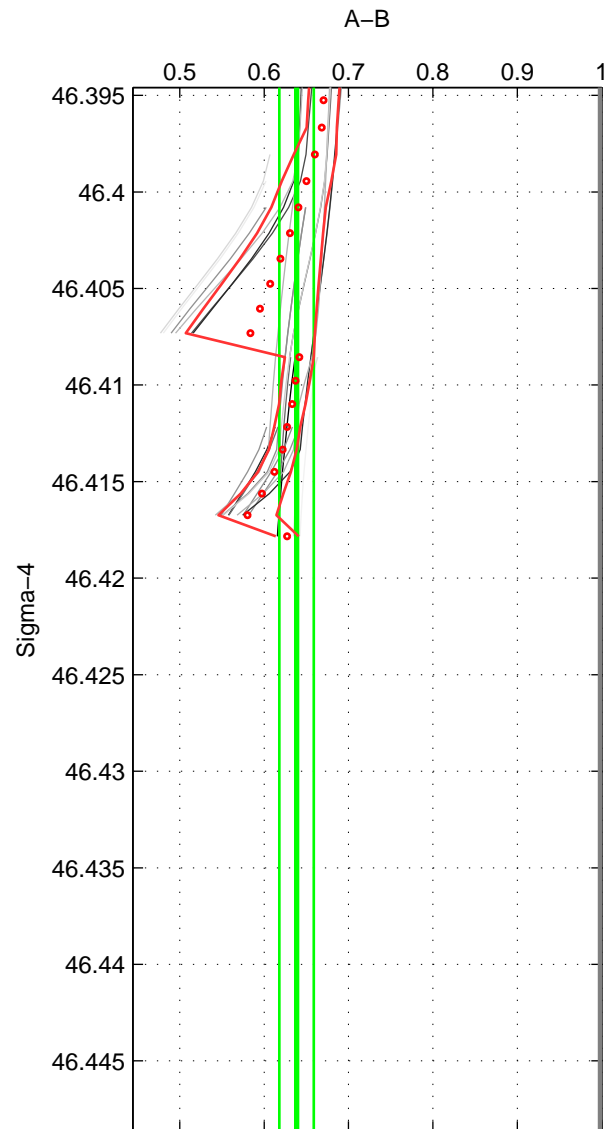

Cruise A (red). Date: Nov 1996 Cruisename: 74-58AA19961121

Cruise B (blue). Date: Aug 1993 Cruisename: 87-58JH19930730

*** "Favourite" values are means of spaces 2 3.

	Offset	O.StDev	Ratio	R.Stdev	Rating
SIGMA:	-3.573	0.266	0.638	0.020	3
THETA:	-4.136	0.376	0.603	0.029	4
DEPTH:	-4.544	0.198	0.592	0.012	4
FAV. :	-4.340	0.287	0.598	0.020	4

Profiles of A: 5
 Profiles of B: 6
 Diff profs : 24
 WMoffset (A-B): -3.5734
 WMoffset stdev: 0.26575
 WMratio (A/B): 0.63844
 WMratio stdev: 0.020434

Quality (1-5): 3

Profiles of A: 7
 Profiles of B: 6
 Diff profs : 36
 WMoffset (A-B): -4.1357
 WMoffset stdev: 0.37576
 WMratio (A/B): 0.60293
 WMratio stdev: 0.02887

Quality (1-5): 4

Profiles of A: 5
 Profiles of B: 6
 Diff profs : 21
 WMoffset (A-B): -4.5442
 WMoffset stdev: 0.19796
 WMratio (A/B): 0.59225
 WMratio stdev: 0.012099

Quality (1-5): 4