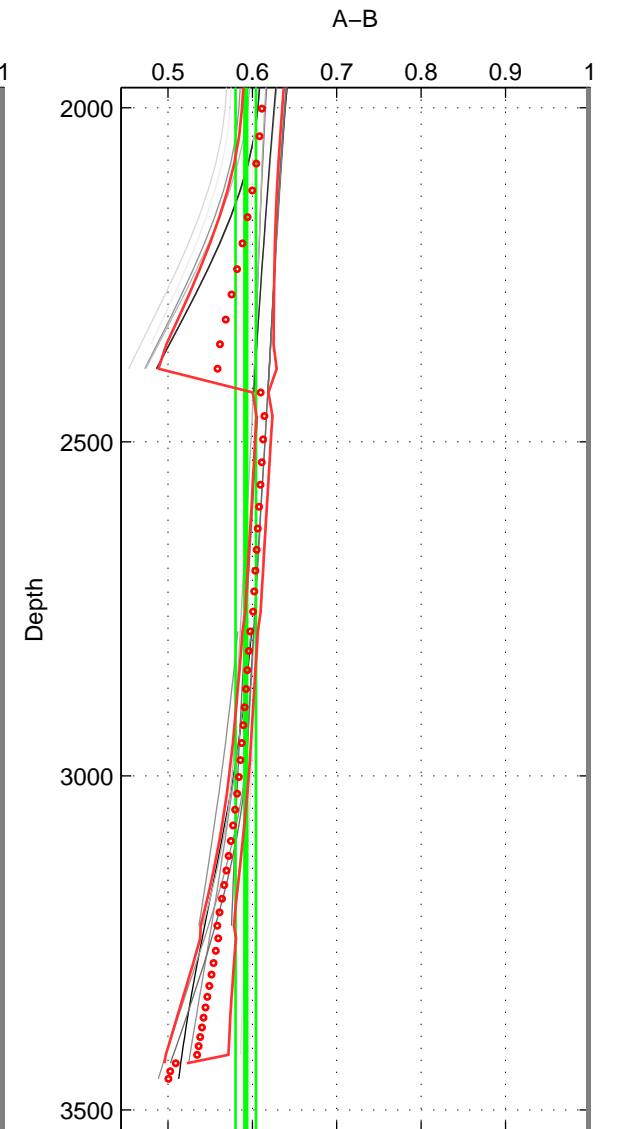

Cruise A (red). Date: Nov 1996 Cruisename: 74-58AA19961121

Cruise B (blue). Date: Aug 1993 Cruisename: 87-58JH19930730

*** "Favourite" values are means of spaces 2 3.

	Offset	O.StDev	Ratio	R.Stdev	Rating
SIGMA:	-3.573	0.266	0.638	0.020	3
THETA:	-4.136	0.376	0.603	0.029	4
DEPTH:	-4.544	0.198	0.592	0.012	4
FAV. :	-4.340	0.287	0.598	0.020	4

Profiles of A: 5
 Profiles of B: 6
 Diff profs : 24
 WMoffset (A-B): -3.5734
 WMoffset stdev: 0.26575
 WMratio (A/B): 0.63844
 WMratio stdev: 0.020434

Quality (1-5): 3

Profiles of A: 7
 Profiles of B: 6
 Diff profs : 36
 WMoffset (A-B): -4.1357
 WMoffset stdev: 0.37576
 WMratio (A/B): 0.60293
 WMratio stdev: 0.02887

Quality (1-5): 4

Profiles of A: 5
 Profiles of B: 6
 Diff profs : 21
 WMoffset (A-B): -4.5442
 WMoffset stdev: 0.19796
 WMratio (A/B): 0.59225
 WMratio stdev: 0.012099

Quality (1-5): 4