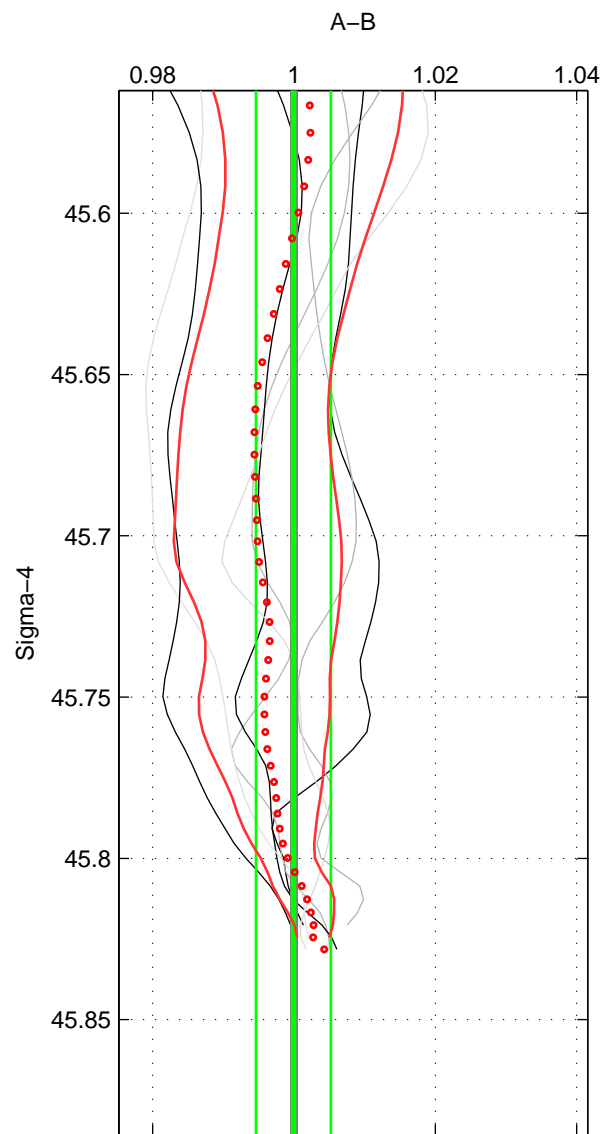

Cruise A (red). Date: Apr 2004 Cruisename: 600-49NZ20040327  
 Cruise B (blue). Date: Oct 2008 Cruisename: 615-49NZ20081011

\*\*\* "Favourite" values are means of spaces 1 2.

	Offset	O.StDev	Ratio	R.Stdev	Rating
SIGMA:	-0.002	0.828	1.000	0.005	4
THETA:	-0.105	0.785	0.999	0.005	4
DEPTH:	-0.373	1.119	0.998	0.007	3
FAV. :	-0.054	0.807	1.000	0.005	4

Profiles of A: 3  
 Profiles of B: 7  
 Diff profs : 7  
 WMoffset (A-B): -0.0020719  
 WMoffset stdev: 0.82843  
 WMratio (A/B): 0.99992  
 WMratio stdev: 0.0053085

Quality (1-5): 4

Profiles of A: 3  
 Profiles of B: 7  
 Diff profs : 7  
 WMoffset (A-B): -0.1052  
 WMoffset stdev: 0.78476  
 WMratio (A/B): 0.99928  
 WMratio stdev: 0.0050378

Quality (1-5): 4

Profiles of A: 3  
 Profiles of B: 7  
 Diff profs : 7  
 WMoffset (A-B): -0.37287  
 WMoffset stdev: 1.1188  
 WMratio (A/B): 0.99765  
 WMratio stdev: 0.0069549

Quality (1-5): 3