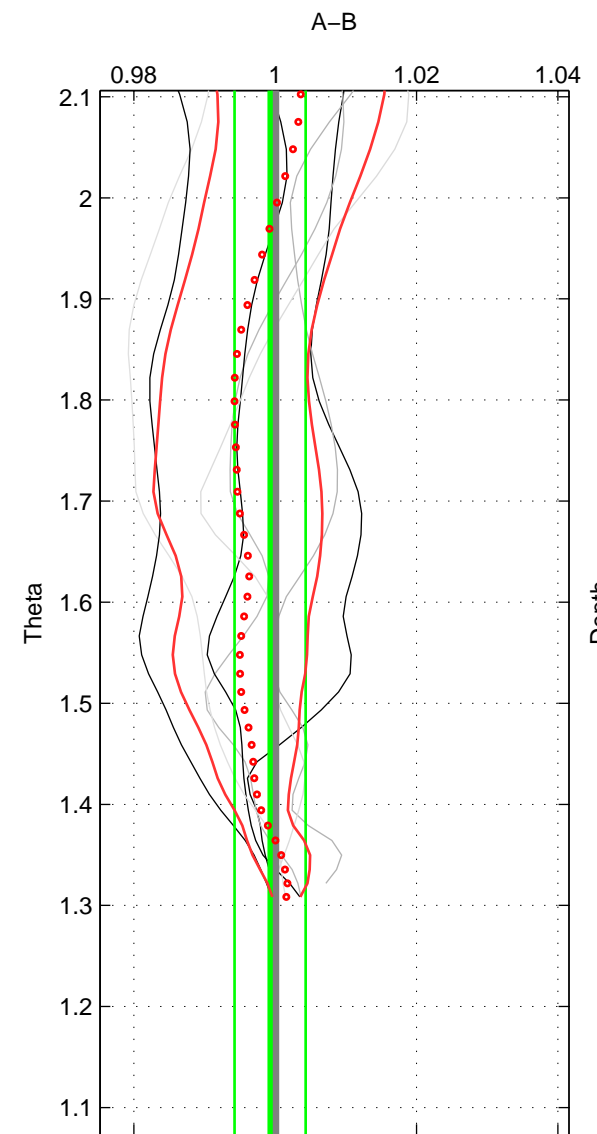

Cruise A (red). Date: Apr 2004 Cruisename: 600-49NZ20040327  
 Cruise B (blue). Date: Oct 2008 Cruisename: 615-49NZ20081011

\*\*\* "Favourite" values are means of spaces 1 2.

	Offset	O.StDev	Ratio	R.Stdev	Rating
SIGMA:	-0.002	0.828	1.000	0.005	4
THETA:	-0.105	0.785	0.999	0.005	4
DEPTH:	-0.373	1.119	0.998	0.007	3
FAV. :	-0.054	0.807	1.000	0.005	4

Profiles of A: 3  
 Profiles of B: 7  
 Diff profs : 7  
 WMoffset (A-B): -0.0020719  
 WMoffset stdev: 0.82843  
 WMratio (A/B): 0.99992  
 WMratio stdev: 0.0053085

Quality (1-5): 4

Profiles of A: 3  
 Profiles of B: 7  
 Diff profs : 7  
 WMoffset (A-B): -0.1052  
 WMoffset stdev: 0.78476  
 WMratio (A/B): 0.99928  
 WMratio stdev: 0.0050378

Quality (1-5): 4

Profiles of A: 3  
 Profiles of B: 7  
 Diff profs : 7  
 WMoffset (A-B): -0.37287  
 WMoffset stdev: 1.1188  
 WMratio (A/B): 0.99765  
 WMratio stdev: 0.0069549

Quality (1-5): 3