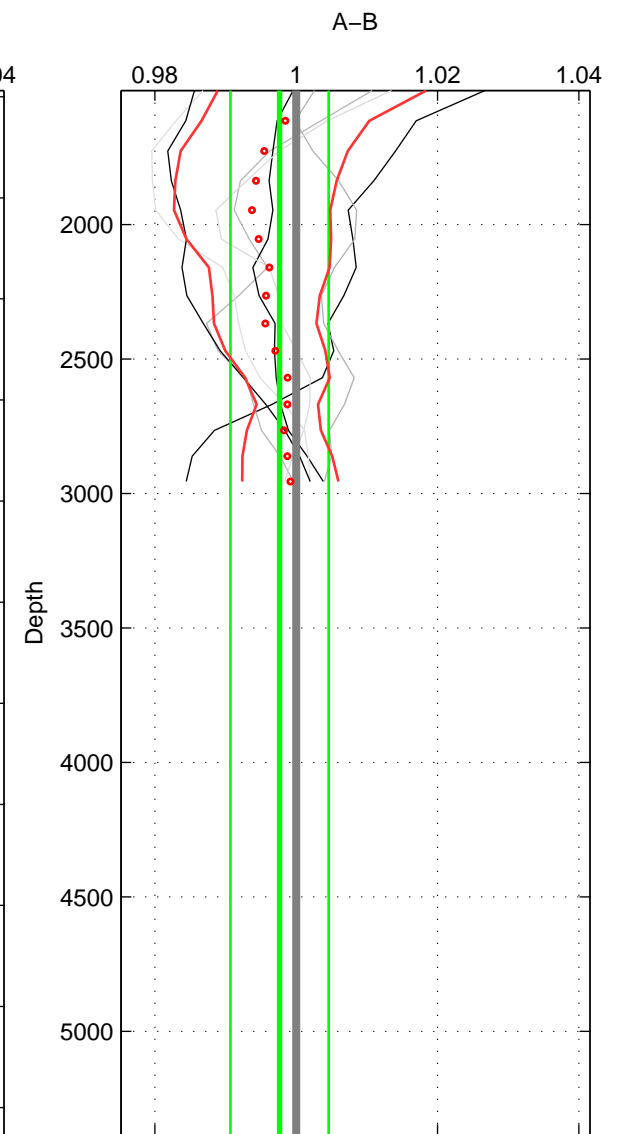

Cruise A (red). Date: Apr 2004 Cruisename: 600-49NZ20040327  
 Cruise B (blue). Date: Oct 2008 Cruisename: 615-49NZ20081011

\*\*\* "Favourite" values are means of spaces 1 2.

	Offset	O.StDev	Ratio	R.Stdev	Rating
SIGMA:	-0.002	0.828	1.000	0.005	4
THETA:	-0.105	0.785	0.999	0.005	4
DEPTH:	-0.373	1.119	0.998	0.007	3
FAV. :	-0.054	0.807	1.000	0.005	4

Profiles of A: 3  
 Profiles of B: 7  
 Diff profs : 7  
 WMoffset (A-B): -0.0020719  
 WMoffset stdev: 0.82843  
 WMratio (A/B): 0.99992  
 WMratio stdev: 0.0053085

Quality (1-5): 4

Profiles of A: 3  
 Profiles of B: 7  
 Diff profs : 7  
 WMoffset (A-B): -0.1052  
 WMoffset stdev: 0.78476  
 WMratio (A/B): 0.99928  
 WMratio stdev: 0.0050378

Quality (1-5): 4

Profiles of A: 3  
 Profiles of B: 7  
 Diff profs : 7  
 WMoffset (A-B): -0.37287  
 WMoffset stdev: 1.1188  
 WMratio (A/B): 0.99765  
 WMratio stdev: 0.0069549

Quality (1-5): 3