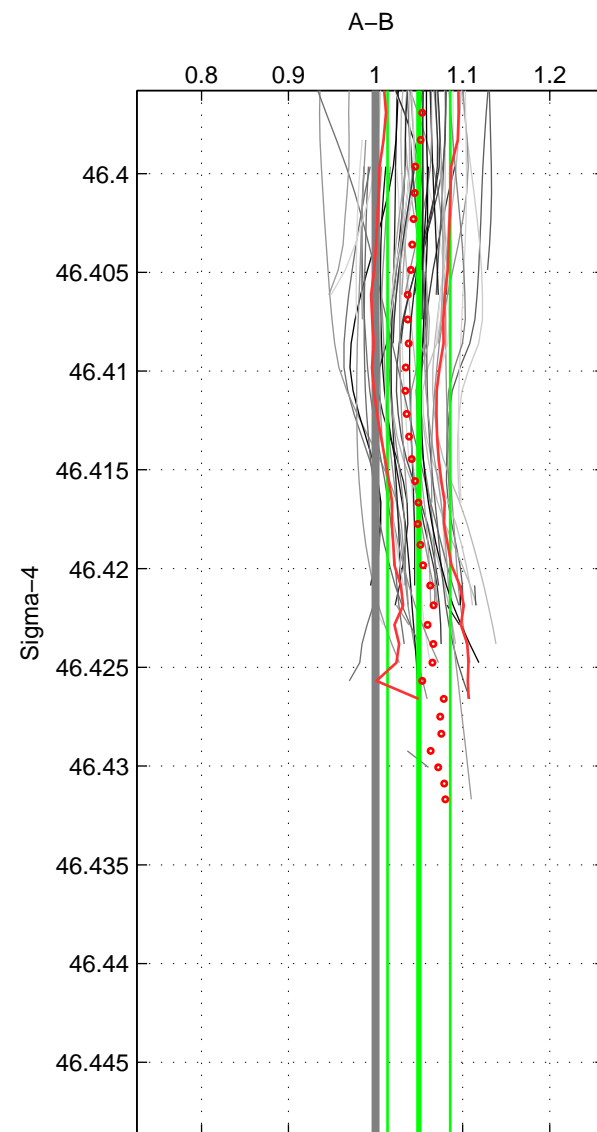

Cruise A (red). Date: Mar 1995 Cruisename: 73-58AA19950217

Cruise B (blue). Date: Aug 1993 Cruisename: 87-58JH19930730

\*\*\* "Favourite" values are means of spaces 1 2 3.

	Offset	O.StDev	Ratio	R.Stdev	Rating
SIGMA:	0.510	0.367	1.050	0.036	4
THETA:	0.458	0.305	1.043	0.028	4
DEPTH:	0.263	0.200	1.024	0.018	4
FAV.:	0.410	0.291	1.039	0.027	4

Profiles of A: 16  
 Profiles of B: 8  
 Diff profs: 57  
 WMoffset (A-B): 0.51016  
 WMoffset stdev: 0.36738  
 WMratio (A/B): 1.0496  
 WMratio stdev: 0.036004

Quality (1-5): 4

Profiles of A: 16  
 Profiles of B: 8  
 Diff profs: 57  
 WMoffset (A-B): 0.45795  
 WMoffset stdev: 0.30546  
 WMratio (A/B): 1.0427  
 WMratio stdev: 0.028389

Quality (1-5): 4

Profiles of A: 16  
 Profiles of B: 8  
 Diff profs: 57  
 WMoffset (A-B): 0.26251  
 WMoffset stdev: 0.20049  
 WMratio (A/B): 1.0236  
 WMratio stdev: 0.018025

Quality (1-5): 4