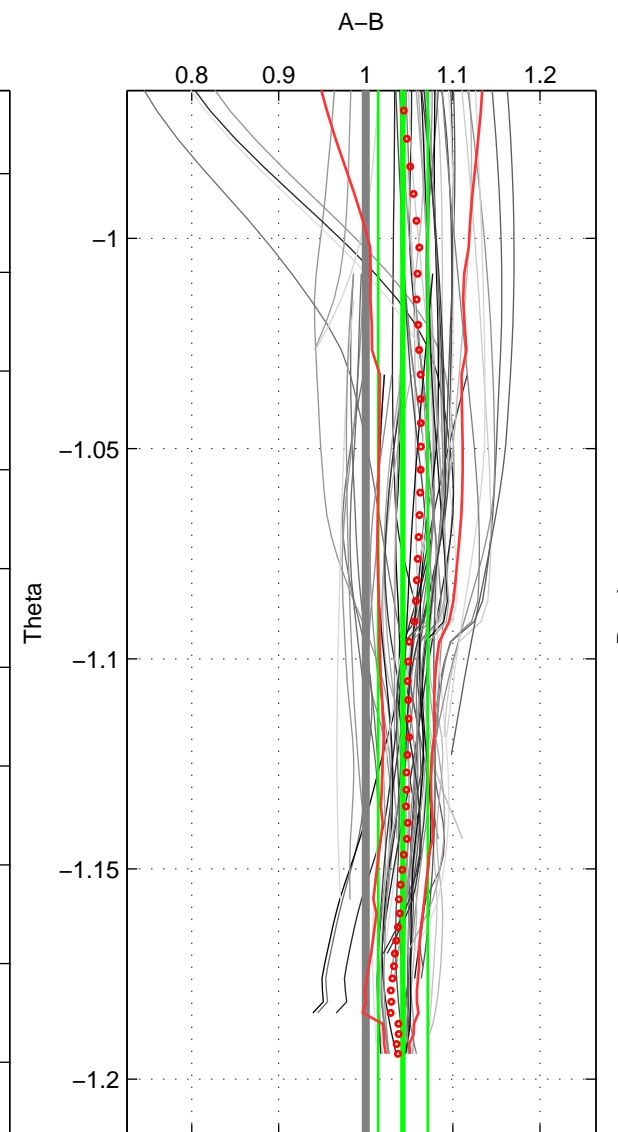

Cruise A (red). Date: Mar 1995 Cruisename: 73-58AA19950217

Cruise B (blue). Date: Aug 1993 Cruisename: 87-58JH19930730

\*\*\* "Favourite" values are means of spaces 1 2 3.

	Offset	O.StDev	Ratio	R.Stdev	Rating
SIGMA:	0.510	0.367	1.050	0.036	4
THETA:	0.458	0.305	1.043	0.028	4
DEPTH:	0.263	0.200	1.024	0.018	4
FAV.:	0.410	0.291	1.039	0.027	4

Profiles of A: 16  
 Profiles of B: 8  
 Diff profs: 57  
 WMoffset (A-B): 0.51016  
 WMoffset stdev: 0.36738  
 WMratio (A/B): 1.0496  
 WMratio stdev: 0.036004

Quality (1-5): 4

Profiles of A: 16  
 Profiles of B: 8  
 Diff profs: 57  
 WMoffset (A-B): 0.45795  
 WMoffset stdev: 0.30546  
 WMratio (A/B): 1.0427  
 WMratio stdev: 0.028389

Quality (1-5): 4

Profiles of A: 16  
 Profiles of B: 8  
 Diff profs: 57  
 WMoffset (A-B): 0.26251  
 WMoffset stdev: 0.20049  
 WMratio (A/B): 1.0236  
 WMratio stdev: 0.018025

Quality (1-5): 4