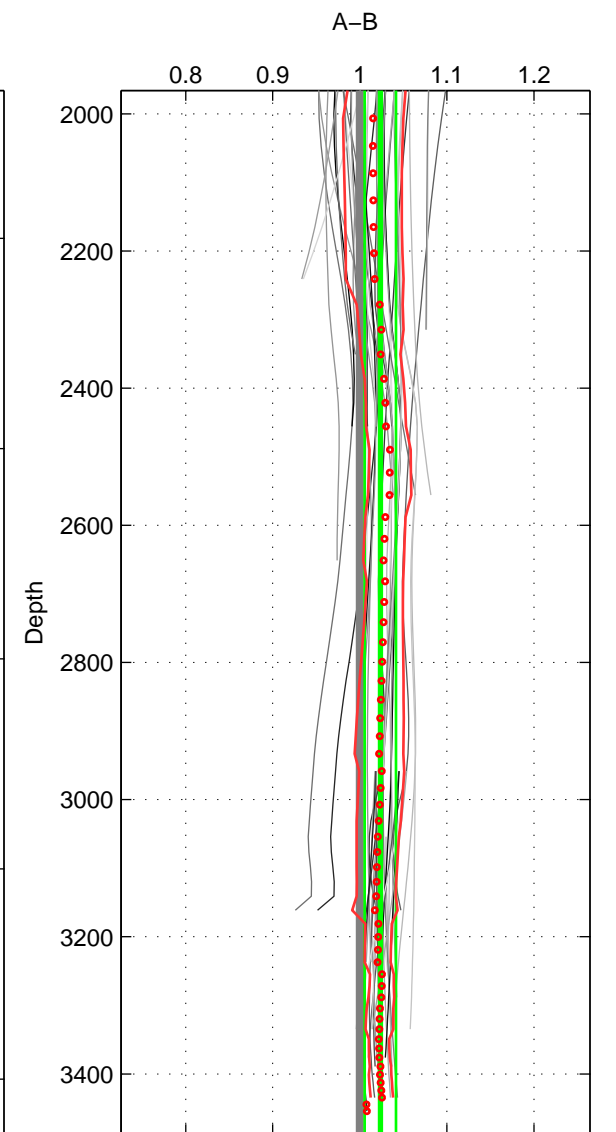

Cruise A (red). Date: Mar 1995 Cruisename: 73-58AA19950217

Cruise B (blue). Date: Aug 1993 Cruisename: 87-58JH19930730

\*\*\* "Favourite" values are means of spaces 1 2 3.

	Offset	O.StDev	Ratio	R.Stdev	Rating
SIGMA:	0.510	0.367	1.050	0.036	4
THETA:	0.458	0.305	1.043	0.028	4
DEPTH:	0.263	0.200	1.024	0.018	4
FAV.:	0.410	0.291	1.039	0.027	4

Profiles of A: 16  
 Profiles of B: 8  
 Diff profs: 57  
 WMoffset (A-B): 0.51016  
 WMoffset stdev: 0.36738  
 WMratio (A/B): 1.0496  
 WMratio stdev: 0.036004

Quality (1-5): 4

Profiles of A: 16  
 Profiles of B: 8  
 Diff profs: 57  
 WMoffset (A-B): 0.45795  
 WMoffset stdev: 0.30546  
 WMratio (A/B): 1.0427  
 WMratio stdev: 0.028389

Quality (1-5): 4

Profiles of A: 16  
 Profiles of B: 8  
 Diff profs: 57  
 WMoffset (A-B): 0.26251  
 WMoffset stdev: 0.20049  
 WMratio (A/B): 1.0236  
 WMratio stdev: 0.018025

Quality (1-5): 4