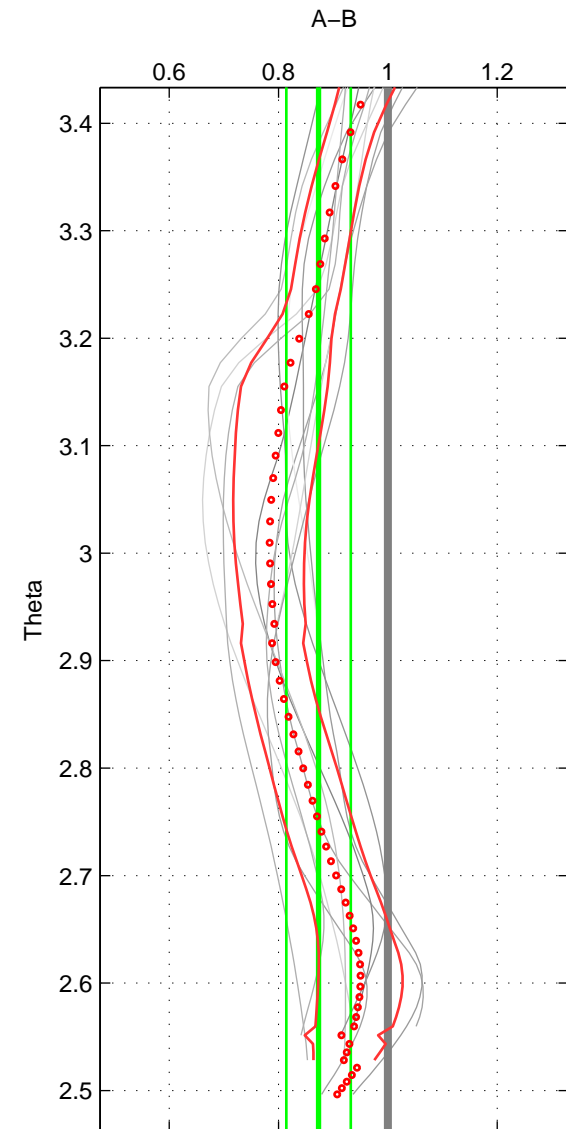

Cruise A (red). Date: Jan 2011 Cruisename: 280-45CE20110103

Cruise B (blue). Date: Apr 1991 Cruisename: 297-64TR19910408

*** "Favourite" values are means of spaces 1 2 3.

	Offset	O.StDev	Ratio	R.Stdev	Rating
SIGMA:	-1.243	0.713	0.938	0.042	2
THETA:	-2.346	1.179	0.873	0.059	2
DEPTH:	-5.996	2.363	0.744	0.081	2
FAV.:	-3.195	1.418	0.852	0.061	2

Profiles of A: 3
 Profiles of B: 4
 Diff profs : 11
 WMoffset (A-B): -1.2427
 WMoffset stdev: 0.71252
 WMratio (A/B): 0.93801
 WMratio stdev: 0.042199

Quality (1-5): 2

Profiles of A: 3
 Profiles of B: 4
 Diff profs : 11
 WMoffset (A-B): -2.3464
 WMoffset stdev: 1.1787
 WMratio (A/B): 0.87323
 WMratio stdev: 0.058951

Quality (1-5): 2

Profiles of A: 3
 Profiles of B: 4
 Diff profs : 9
 WMoffset (A-B): -5.9956
 WMoffset stdev: 2.3628
 WMratio (A/B): 0.74368
 WMratio stdev: 0.08126

Quality (1-5): 2