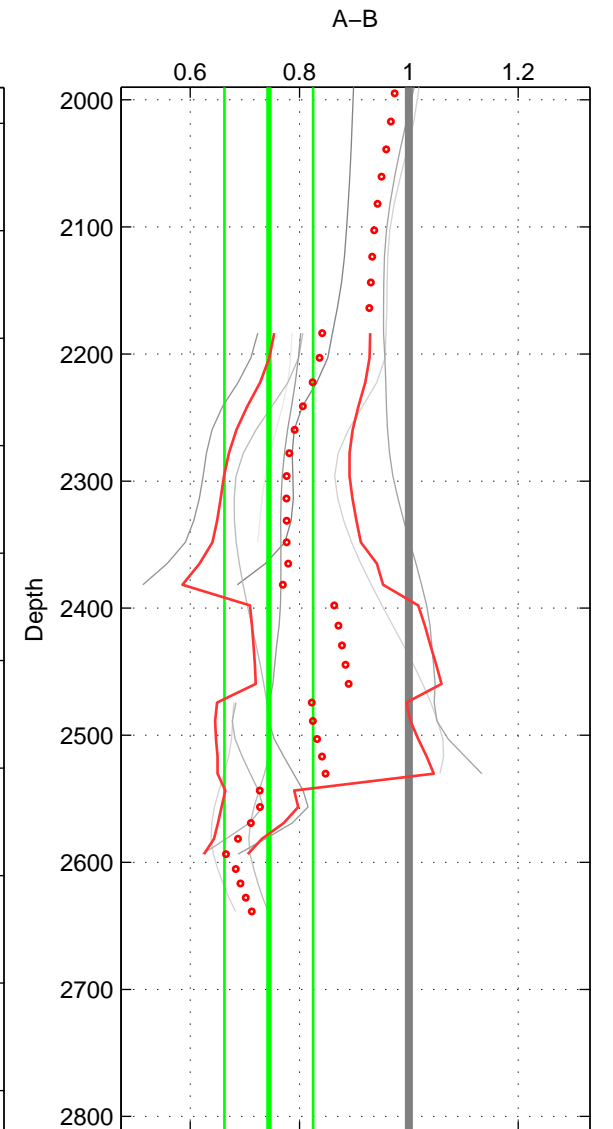

Cruise A (red). Date: Jan 2011 Cruisename: 280-45CE20110103

Cruise B (blue). Date: Apr 1991 Cruisename: 297-64TR19910408

*** "Favourite" values are means of spaces 1 2 3.

	Offset	O.StDev	Ratio	R.Stdev	Rating
SIGMA:	-1.243	0.713	0.938	0.042	2
THETA:	-2.346	1.179	0.873	0.059	2
DEPTH:	-5.996	2.363	0.744	0.081	2
FAV.:	-3.195	1.418	0.852	0.061	2

Profiles of A: 3
 Profiles of B: 4
 Diff profs : 11
 WMoffset (A-B): -1.2427
 WMoffset stdev: 0.71252
 WMratio (A/B): 0.93801
 WMratio stdev: 0.042199

Quality (1-5): 2

Profiles of A: 3
 Profiles of B: 4
 Diff profs : 11
 WMoffset (A-B): -2.3464
 WMoffset stdev: 1.1787
 WMratio (A/B): 0.87323
 WMratio stdev: 0.058951

Quality (1-5): 2

Profiles of A: 3
 Profiles of B: 4
 Diff profs : 9
 WMoffset (A-B): -5.9956
 WMoffset stdev: 2.3628
 WMratio (A/B): 0.74368
 WMratio stdev: 0.08126

Quality (1-5): 2