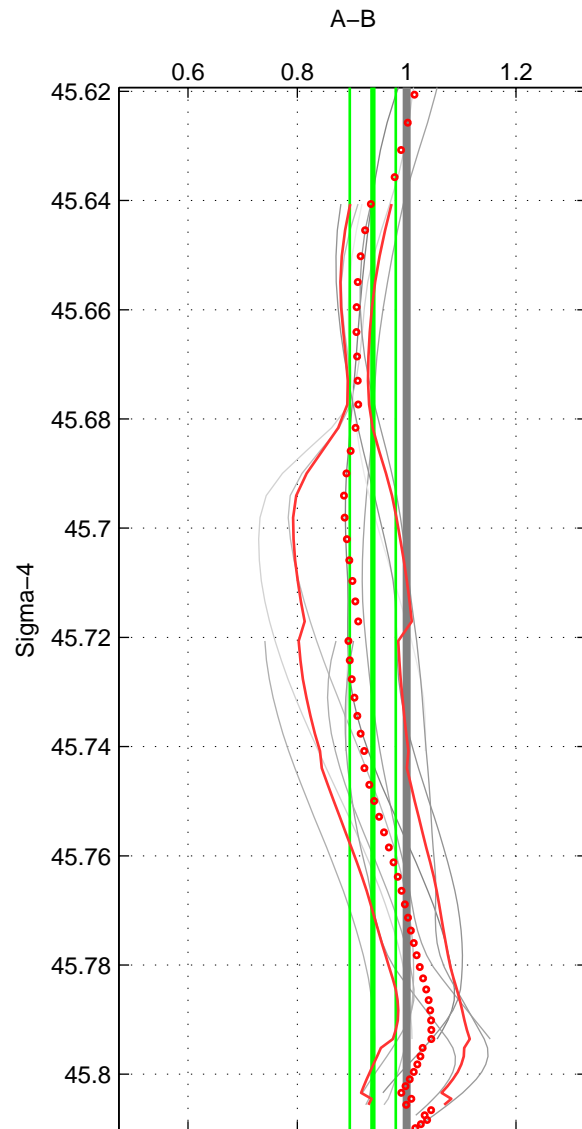

Cruise A (red). Date: Jan 2011 Cruisename: 280-45CE20110103

Cruise B (blue). Date: Apr 1991 Cruisename: 297-64TR19910408

*** "Favourite" values are means of spaces 1 2 3.

	Offset	O.StDev	Ratio	R.Stdev	Rating
SIGMA:	-1.243	0.713	0.938	0.042	2
THETA:	-2.346	1.179	0.873	0.059	2
DEPTH:	-5.996	2.363	0.744	0.081	2
FAV.:	-3.195	1.418	0.852	0.061	2

Profiles of A: 3
 Profiles of B: 4
 Diff profs : 11
 WMoffset (A-B): -1.2427
 WMoffset stdev: 0.71252
 WMratio (A/B): 0.93801
 WMratio stdev: 0.042199

Quality (1-5): 2

Profiles of A: 3
 Profiles of B: 4
 Diff profs : 11
 WMoffset (A-B): -2.3464
 WMoffset stdev: 1.1787
 WMratio (A/B): 0.87323
 WMratio stdev: 0.058951

Quality (1-5): 2

Profiles of A: 3
 Profiles of B: 4
 Diff profs : 9
 WMoffset (A-B): -5.9956
 WMoffset stdev: 2.3628
 WMratio (A/B): 0.74368
 WMratio stdev: 0.08126

Quality (1-5): 2