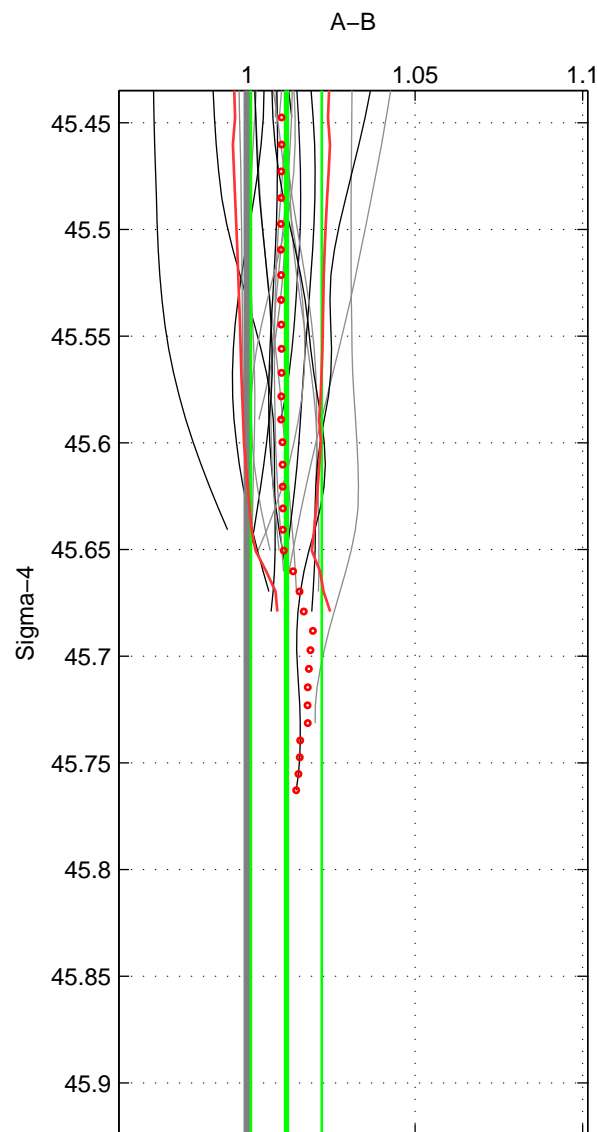

Cruise A (red). Date: Oct 1998 Cruisename: 686-49UP19980916

Cruise B (blue). Date: Oct 1999 Cruisename: 688-49UP19990917

\*\*\* "Favourite" values are those of space 2.

	Offset	O.StDev	Ratio	R.Stdev	Rating
SIGMA:	1.628	1.501	1.012	0.011	4
THETA:	1.496	1.438	1.011	0.010	5
DEPTH:	1.575	0.600	1.011	0.003	3
FAV.:	1.496	1.438	1.011	0.010	5

Profiles of A: 31  
 Profiles of B: 13  
 Diff profs: 24  
 WMoffset (A-B): 1.6275  
 WMoffset stdev: 1.5012  
 WMratio (A/B): 1.0116  
 WMratio stdev: 0.010562

Quality (1-5): 4

Profiles of A: 31  
 Profiles of B: 28  
 Diff profs: 54  
 WMoffset (A-B): 1.4961  
 WMoffset stdev: 1.4375  
 WMratio (A/B): 1.011  
 WMratio stdev: 0.010311

Quality (1-5): 5

Profiles of A: 31  
 Profiles of B: 28  
 Diff profs: 54  
 WMoffset (A-B): 1.5748  
 WMoffset stdev: 0.60037  
 WMratio (A/B): 1.011  
 WMratio stdev: 0.0034696

Quality (1-5): 3

Please note that statistics are bad.