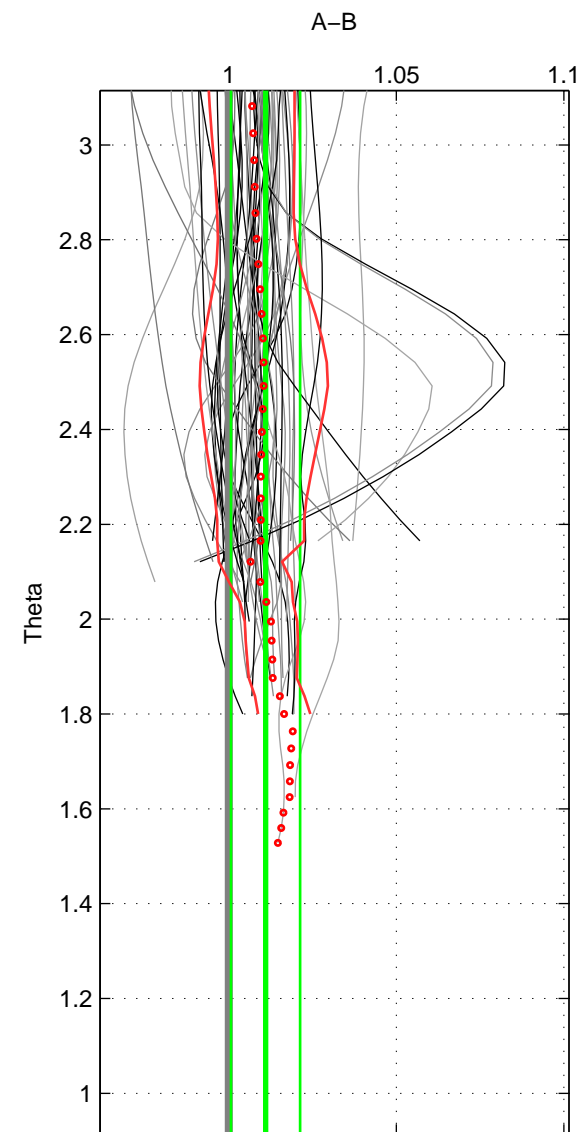

Cruise A (red). Date: Oct 1998 Cruisename: 686-49UP19980916

Cruise B (blue). Date: Oct 1999 Cruisename: 688-49UP19990917

\*\*\* "Favourite" values are those of space 2.

	Offset	O.StDev	Ratio	R.Stdev	Rating
SIGMA:	1.628	1.501	1.012	0.011	4
THETA:	1.496	1.438	1.011	0.010	5
DEPTH:	1.575	0.600	1.011	0.003	3
FAV.:	1.496	1.438	1.011	0.010	5

Profiles of A: 31  
 Profiles of B: 13  
 Diff profs: 24  
 WMoffset (A-B): 1.6275  
 WMoffset stdev: 1.5012  
 WMratio (A/B): 1.0116  
 WMratio stdev: 0.010562

Quality (1-5): 4

Profiles of A: 31  
 Profiles of B: 28  
 Diff profs: 54  
 WMoffset (A-B): 1.4961  
 WMoffset stdev: 1.4375  
 WMratio (A/B): 1.011  
 WMratio stdev: 0.010311

Quality (1-5): 5

Profiles of A: 31  
 Profiles of B: 28  
 Diff profs: 54  
 WMoffset (A-B): 1.5748  
 WMoffset stdev: 0.60037  
 WMratio (A/B): 1.011  
 WMratio stdev: 0.0034696

Quality (1-5): 3

Please note that statistics are bad.