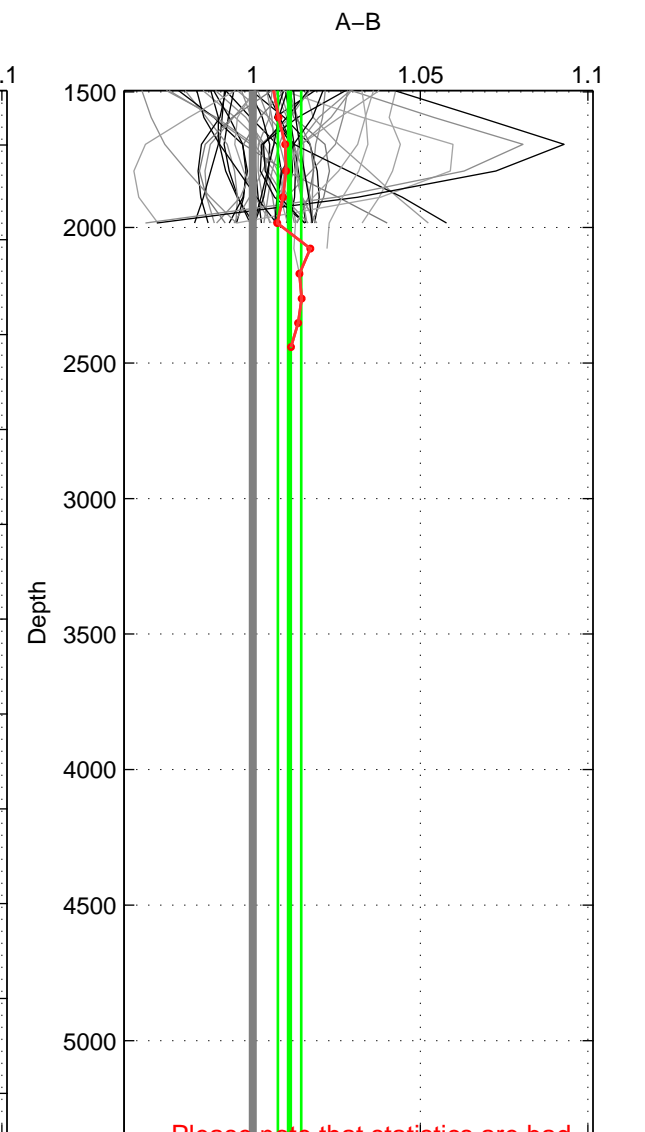

Cruise A (red). Date: Oct 1998 Cruisename: 686-49UP19980916

Cruise B (blue). Date: Oct 1999 Cruisename: 688-49UP19990917

\*\*\* "Favourite" values are those of space 2.

	Offset	O.StDev	Ratio	R.Stdev	Rating
SIGMA:	1.628	1.501	1.012	0.011	4
THETA:	1.496	1.438	1.011	0.010	5
DEPTH:	1.575	0.600	1.011	0.003	3
FAV.:	1.496	1.438	1.011	0.010	5

Profiles of A: 31  
 Profiles of B: 13  
 Diff profs: 24  
 WMoffset (A-B): 1.6275  
 WMoffset stdev: 1.5012  
 WMratio (A/B): 1.0116  
 WMratio stdev: 0.010562

Quality (1-5): 4

Profiles of A: 31  
 Profiles of B: 28  
 Diff profs: 54  
 WMoffset (A-B): 1.4961  
 WMoffset stdev: 1.4375  
 WMratio (A/B): 1.011  
 WMratio stdev: 0.010311

Quality (1-5): 5

Profiles of A: 31  
 Profiles of B: 28  
 Diff profs: 54  
 WMoffset (A-B): 1.5748  
 WMoffset stdev: 0.60037  
 WMratio (A/B): 1.011  
 WMratio stdev: 0.0034696

Quality (1-5): 3

Please note that statistics are bad.